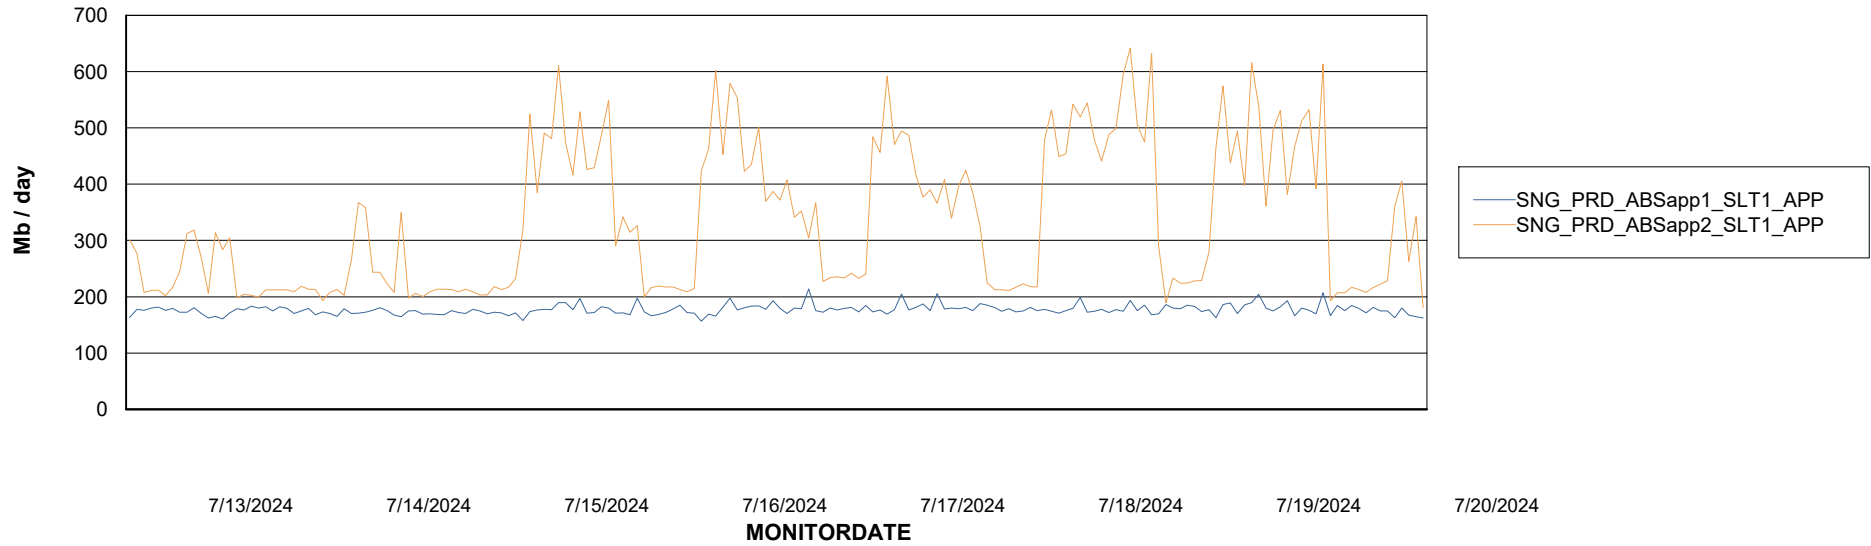

ABSSolute Application Server Services

Avg memory used per ABS Server Service