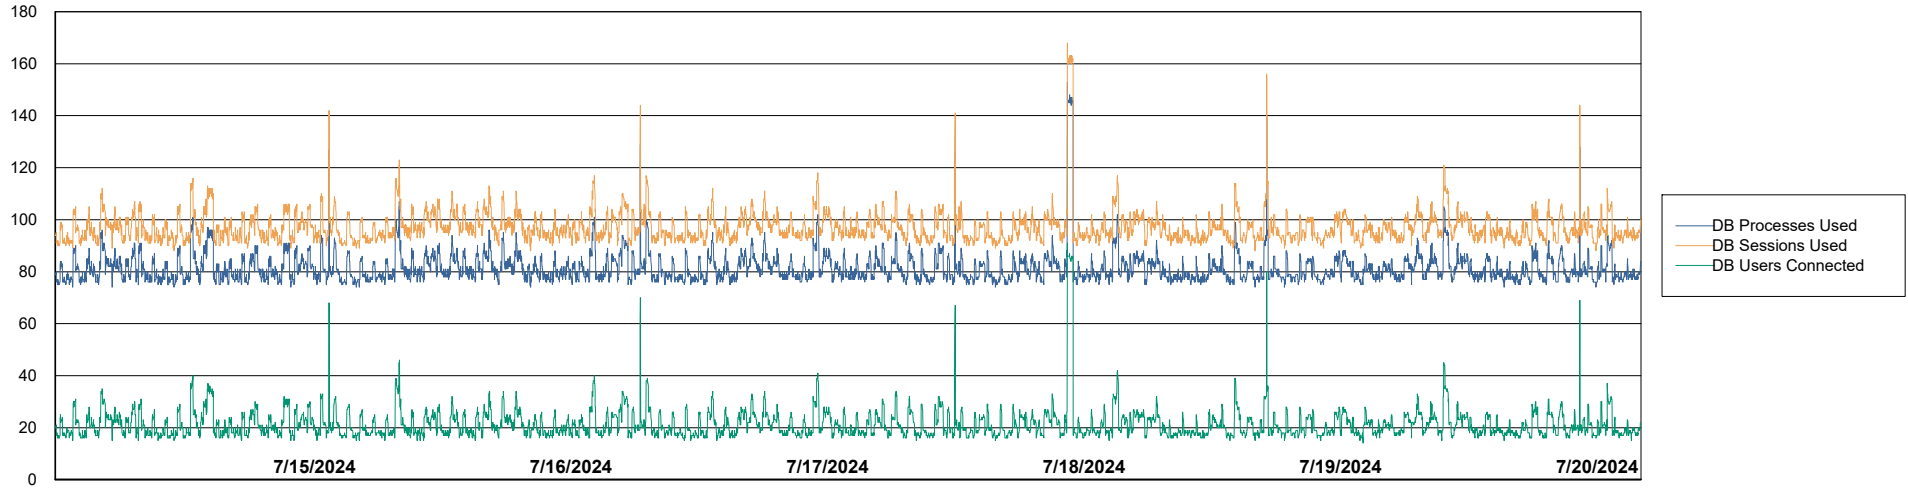

Database Performance SHL-BI-ASH_PROD_ABS1