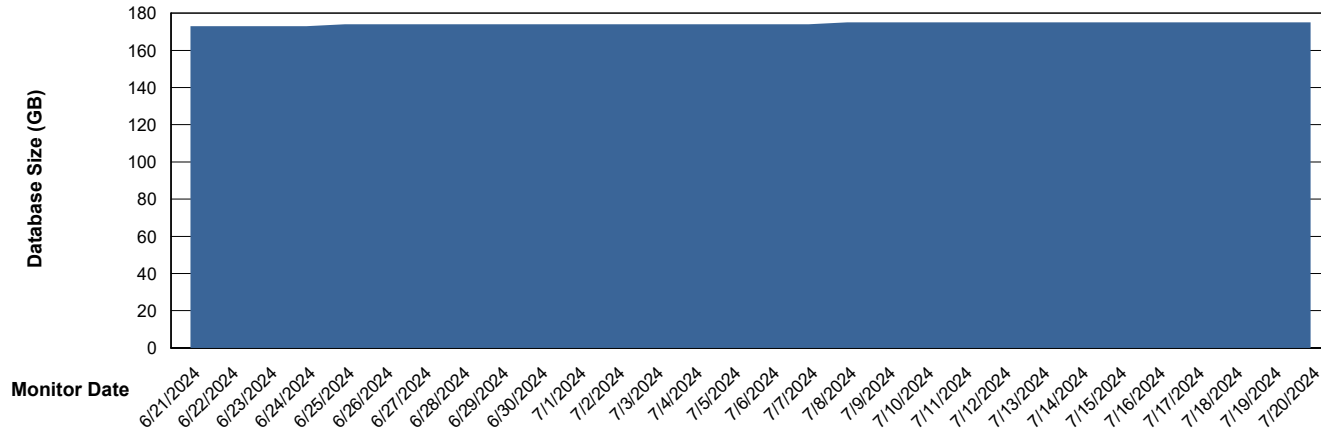

DATABASE SIZE SHL-DBS1-ASH_PROD_ABS1

Database growth over last month