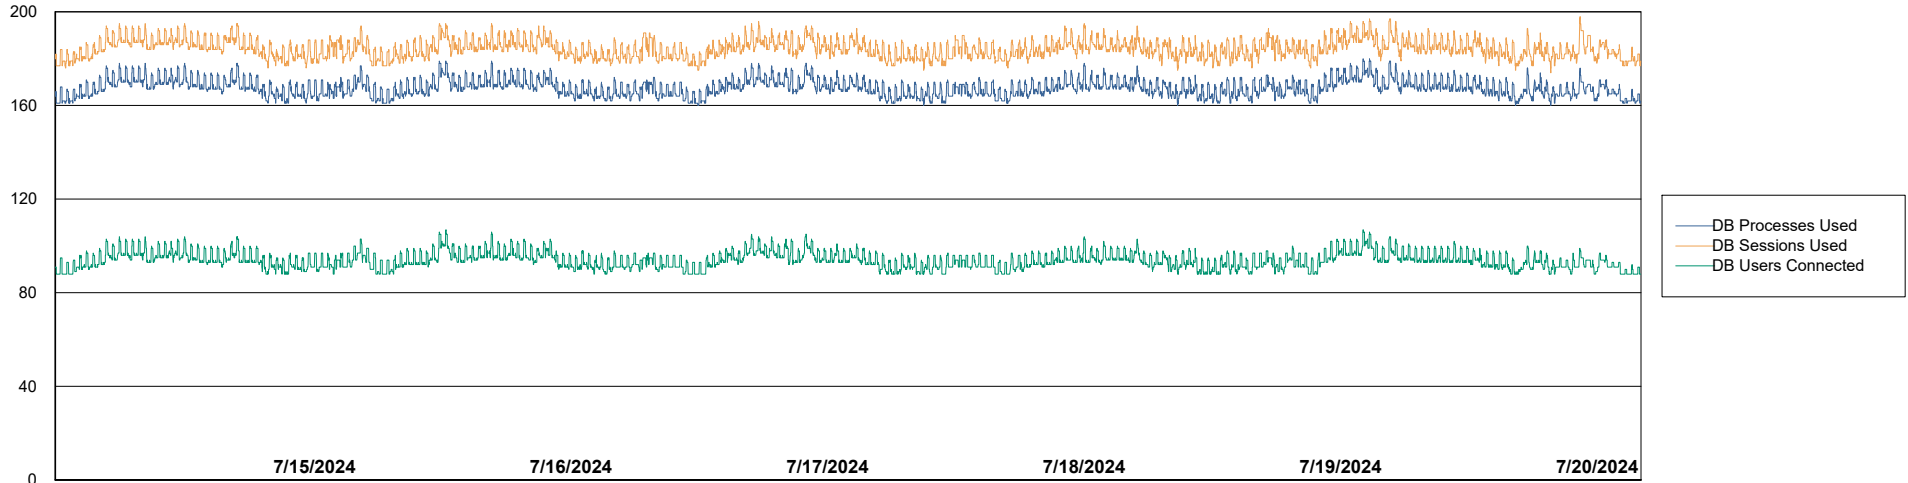

Database Performance SHL-DBS1-ASH_PROD_ABS1