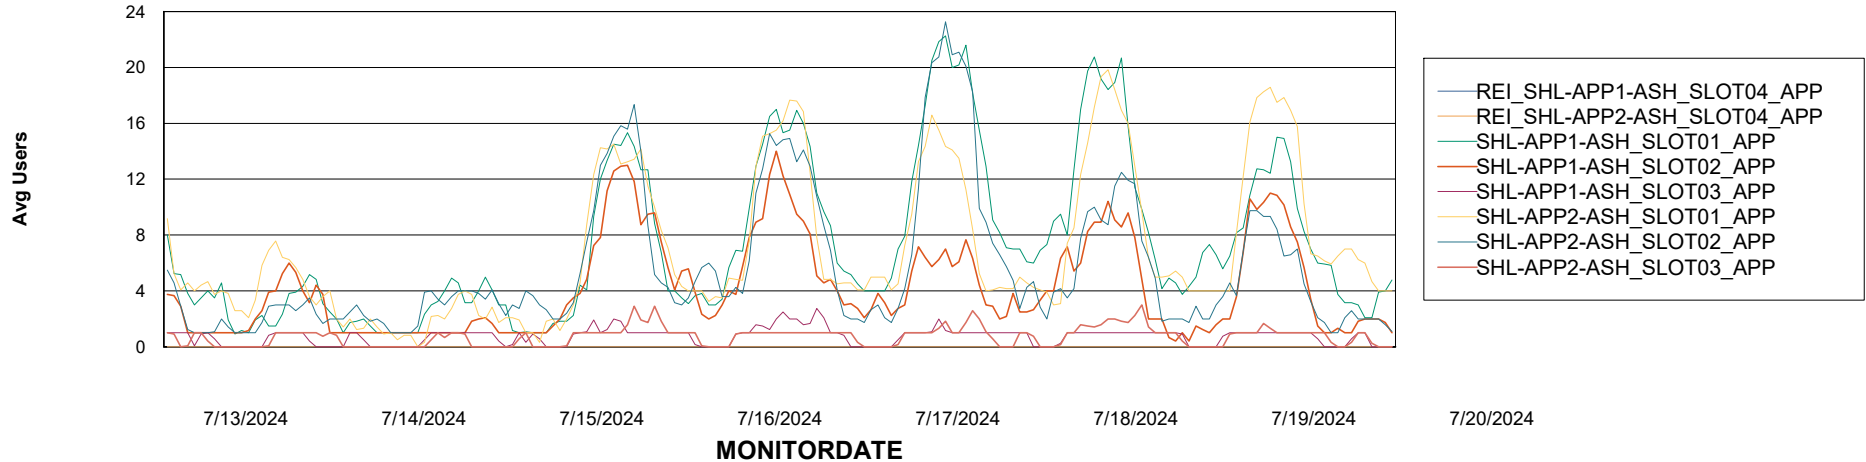

Avg users per day per ABS server