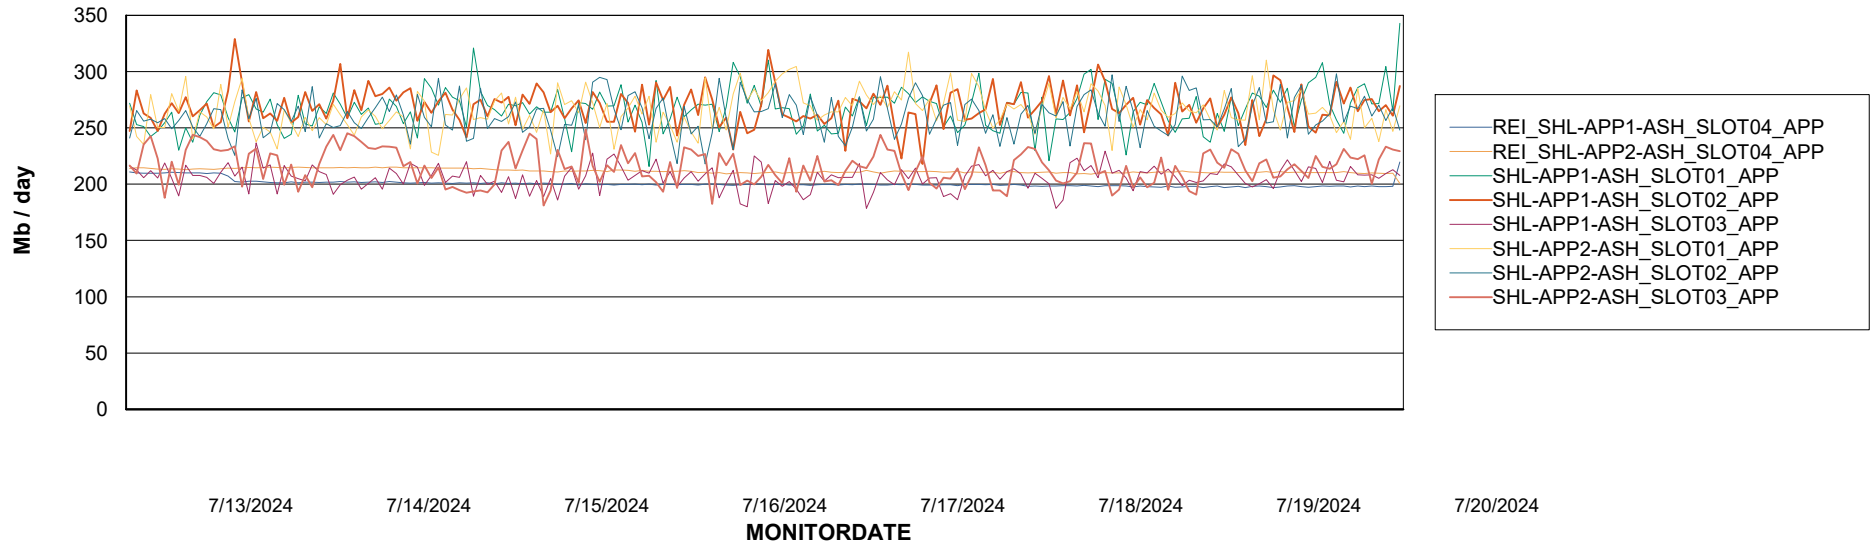

ABSSolute Application Server Services

Avg memory used per ABS Server Service