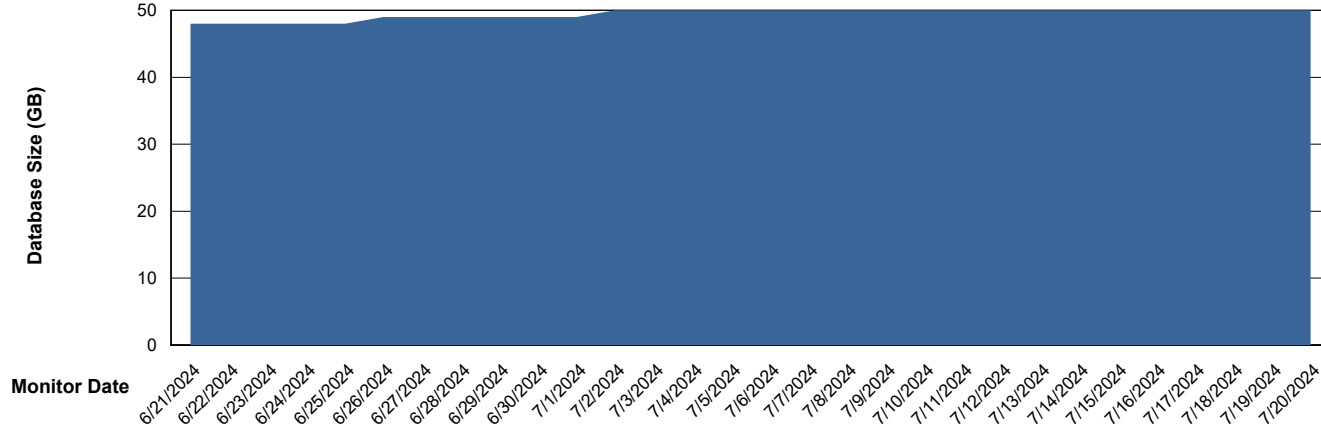

DATABASE SIZE SHL-BI-ASH_PROD_ABS1

Database growth over last month