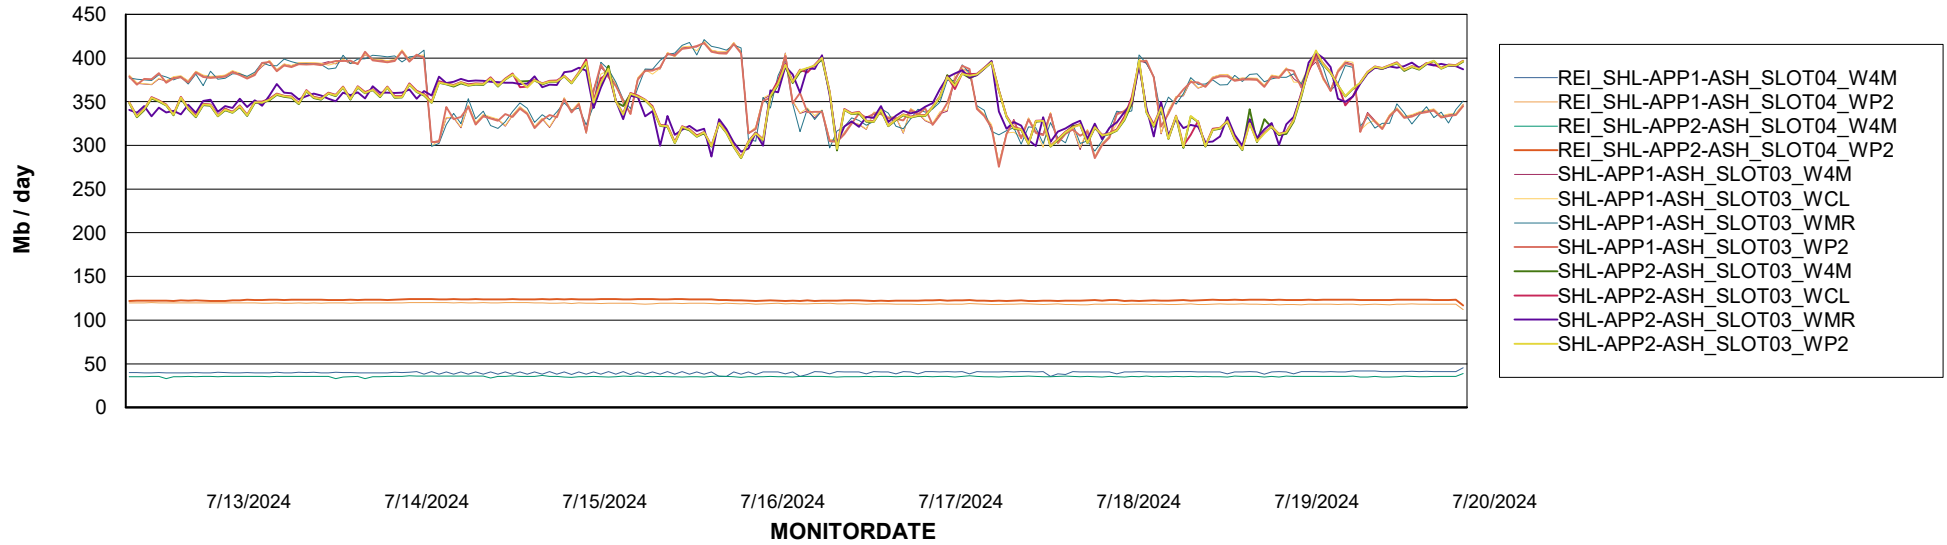

ABSolute Web Component Services

Avg memory used per ABS Web component