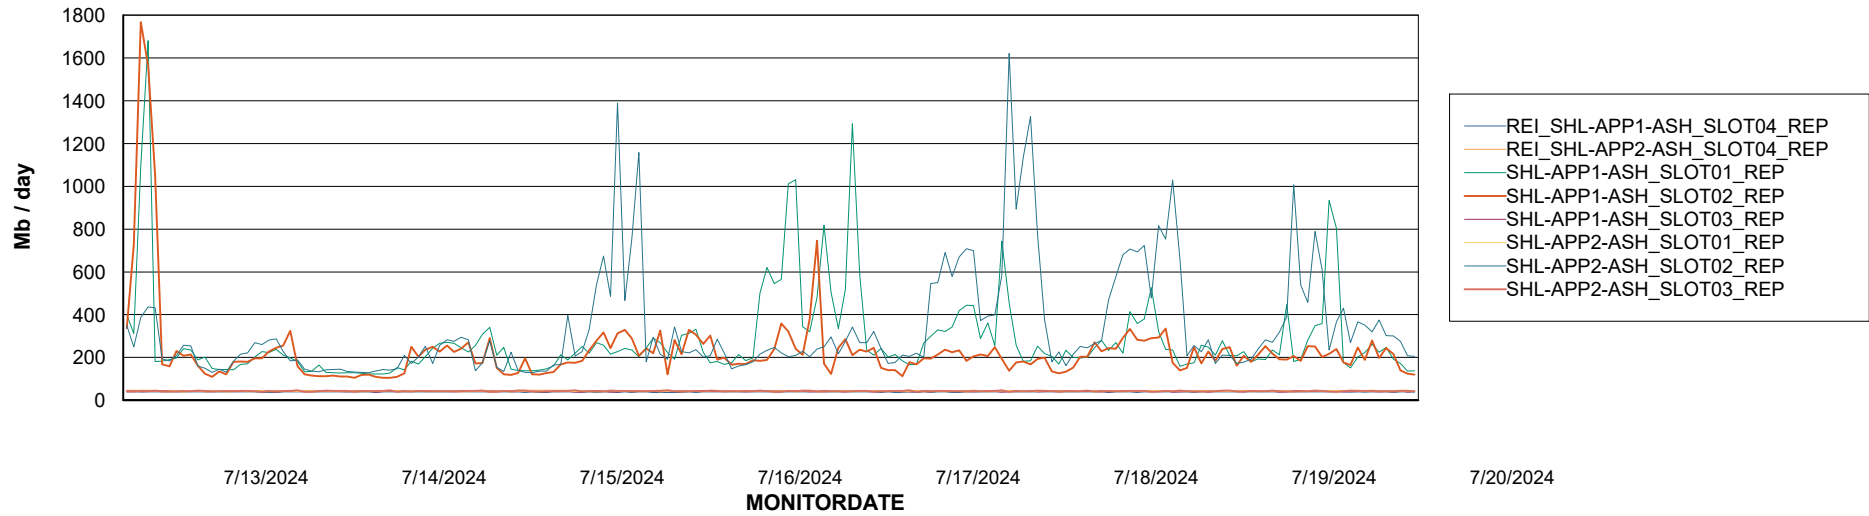

ABSSolute Application ReportServer Services

Avg memory used per ReportServer Service