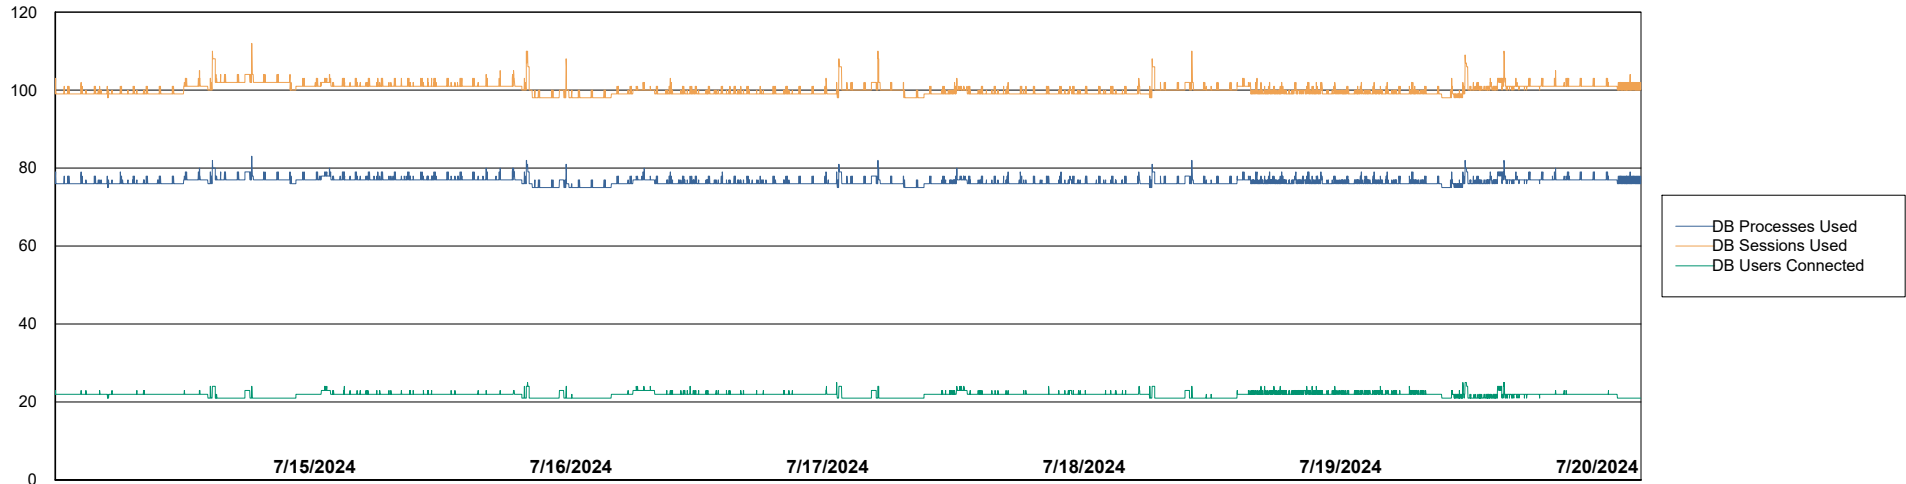

Database Performance RSS_PRD_SV1364_PRD_ABS1