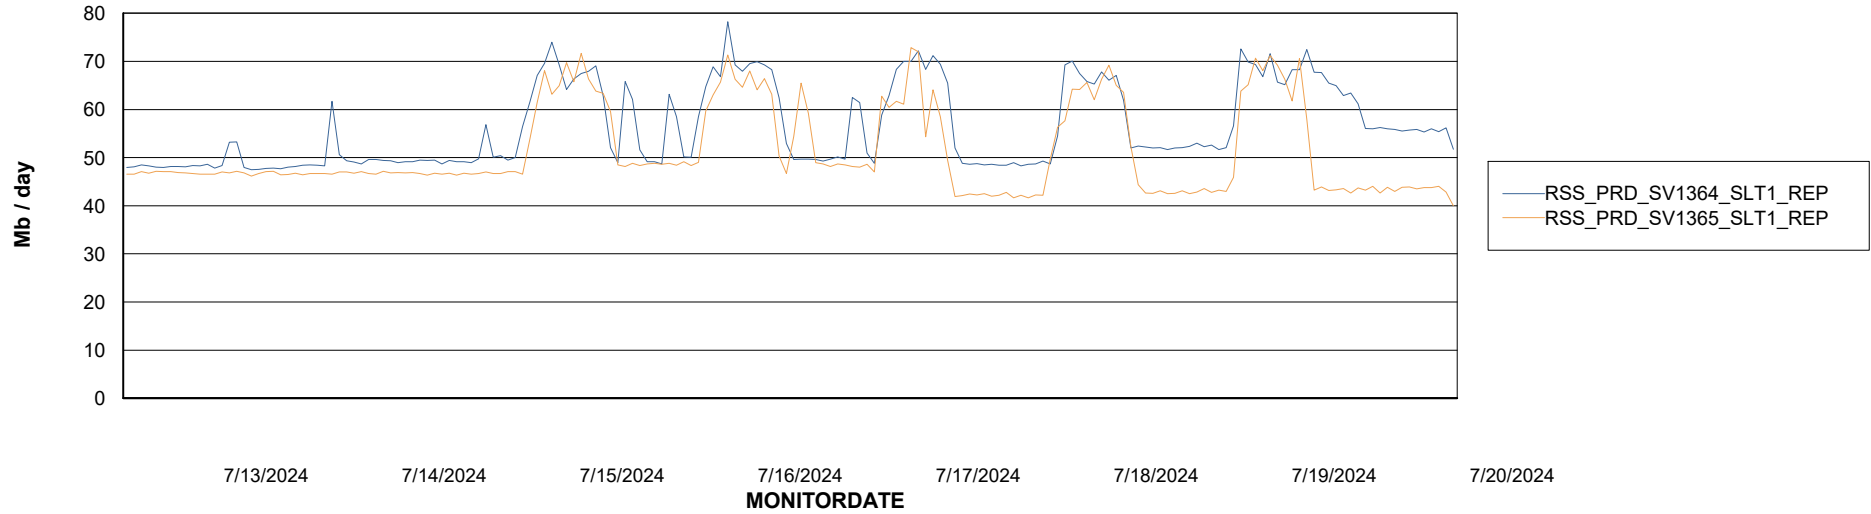

Avg memory used per ABS Server Service

Avg users per day per ABS server

Weekly SLA Customer Report

Customer RSS Production
Database ID 52

ABSSolute Application ReportServer Services

Avg memory used per ReportServer Service