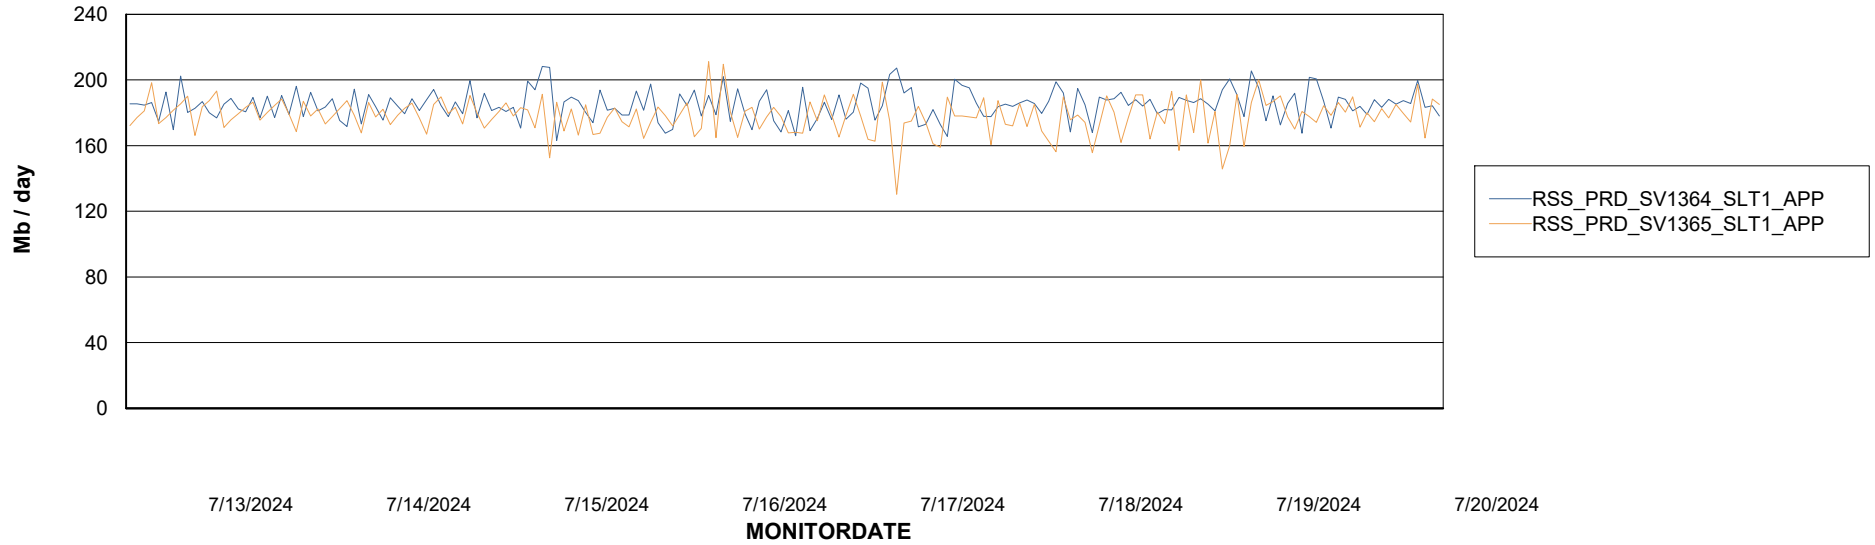

ABSSolute Application Server Services

Avg memory used per ABS Server Service