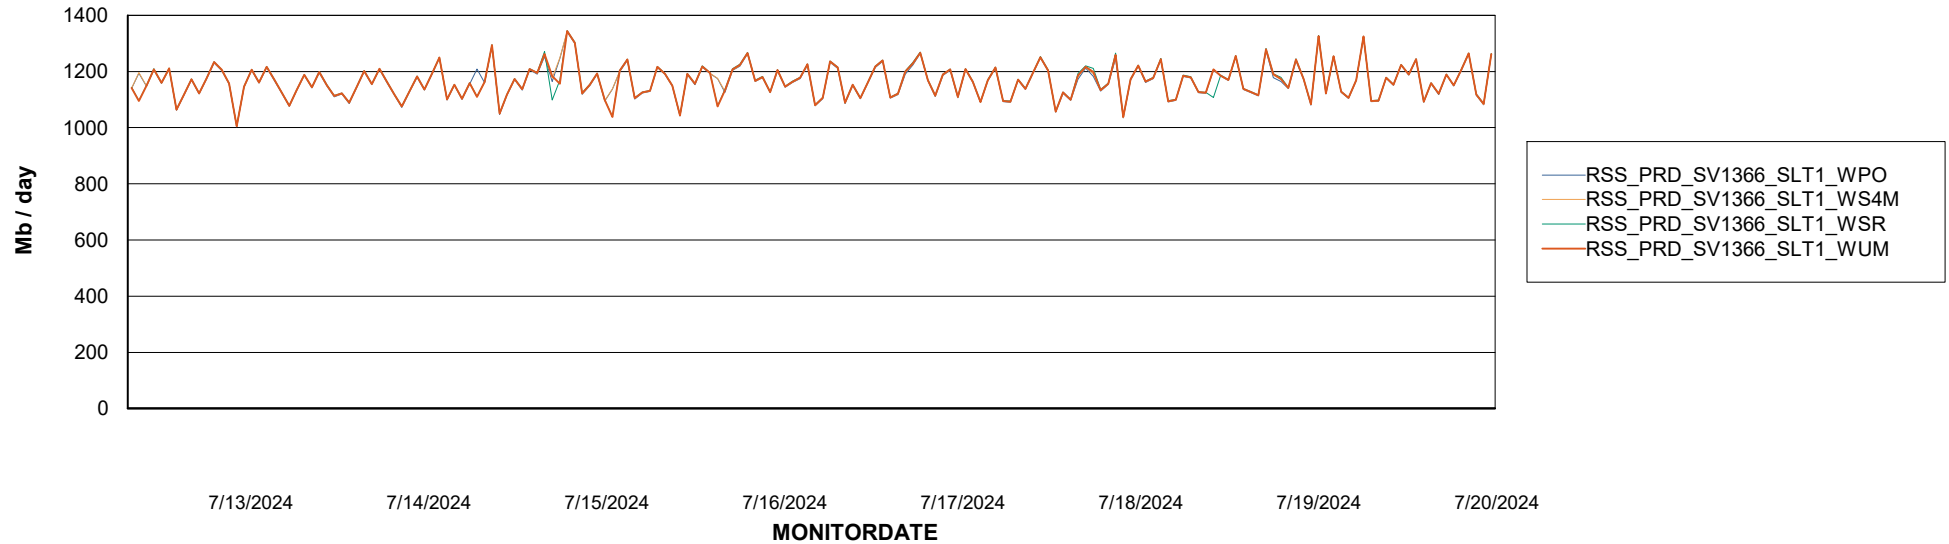

ABSSolute Web Component Services

Avg memory used per ABS Web component