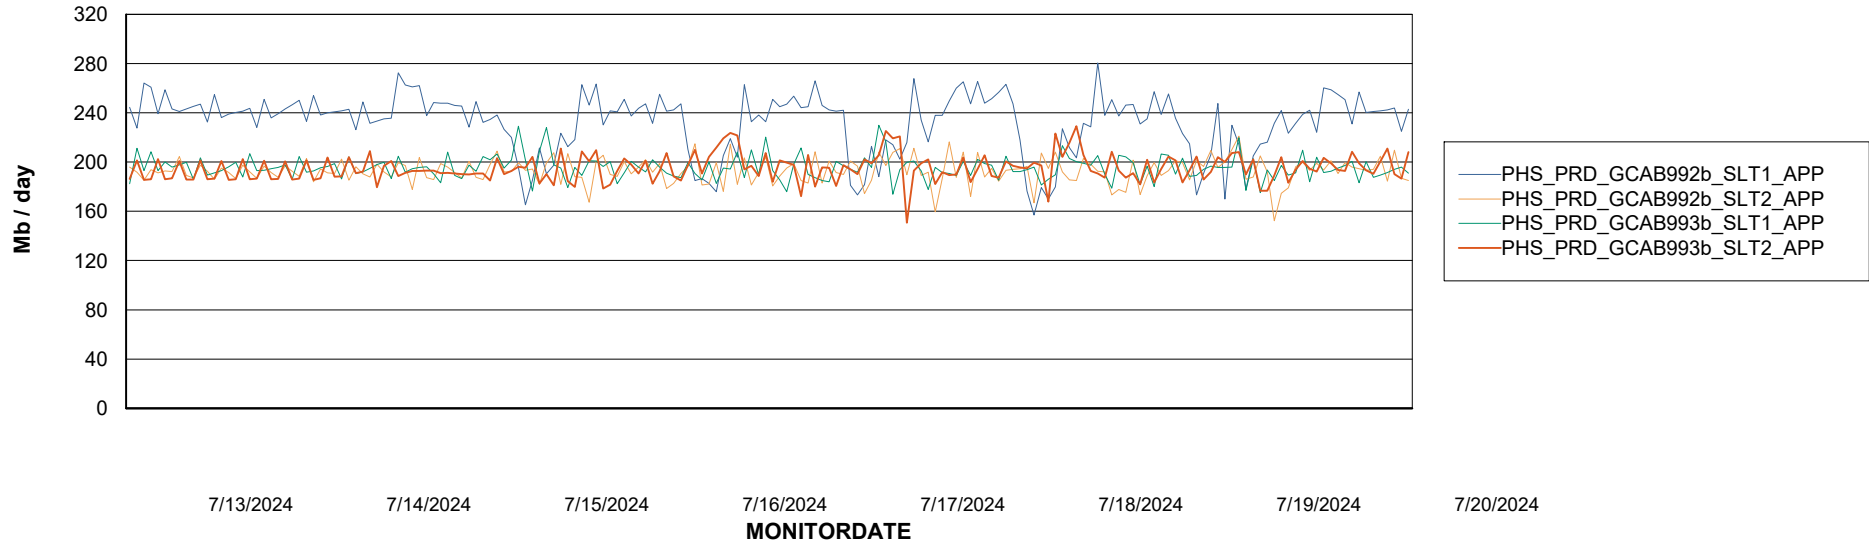

ABSSolute Application Server Services

Avg memory used per ABS Server Service