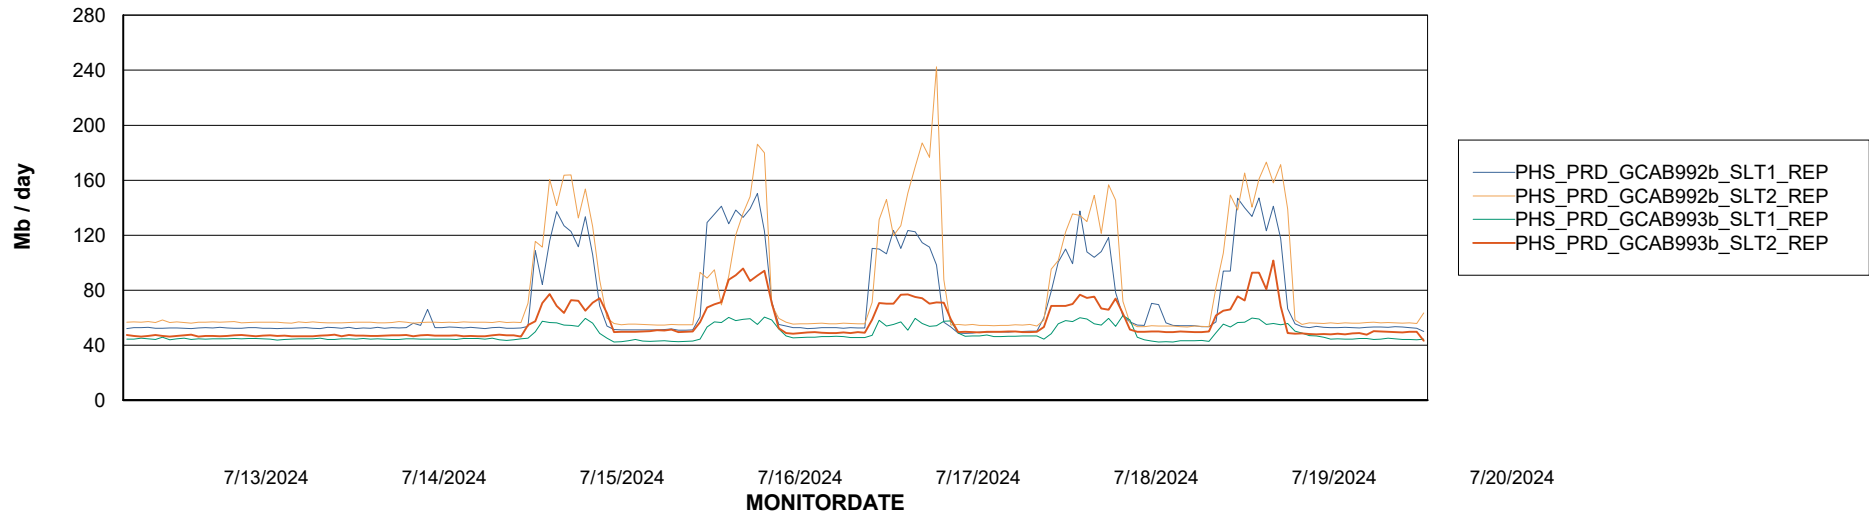

ABSSolute Application ReportServer Services

Avg memory used per ReportServer Service