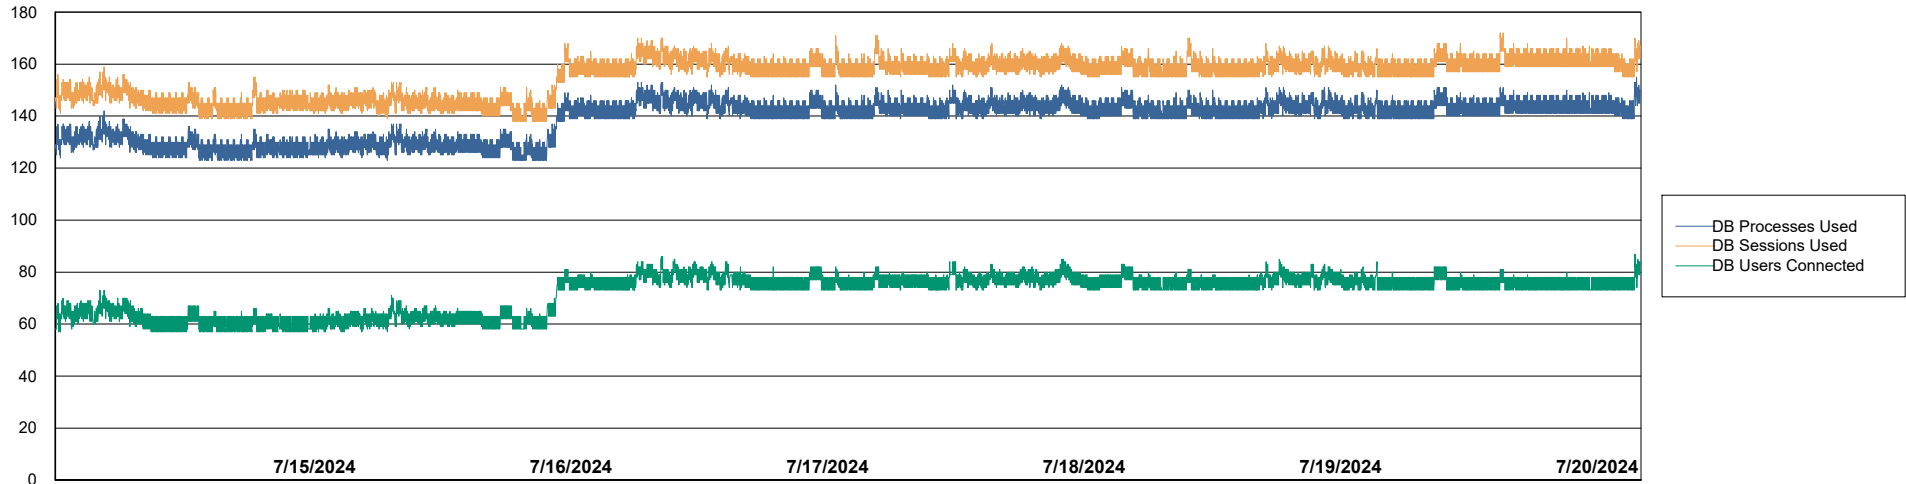

Database Performance PHS_PRD_GCAB992B_ABS1