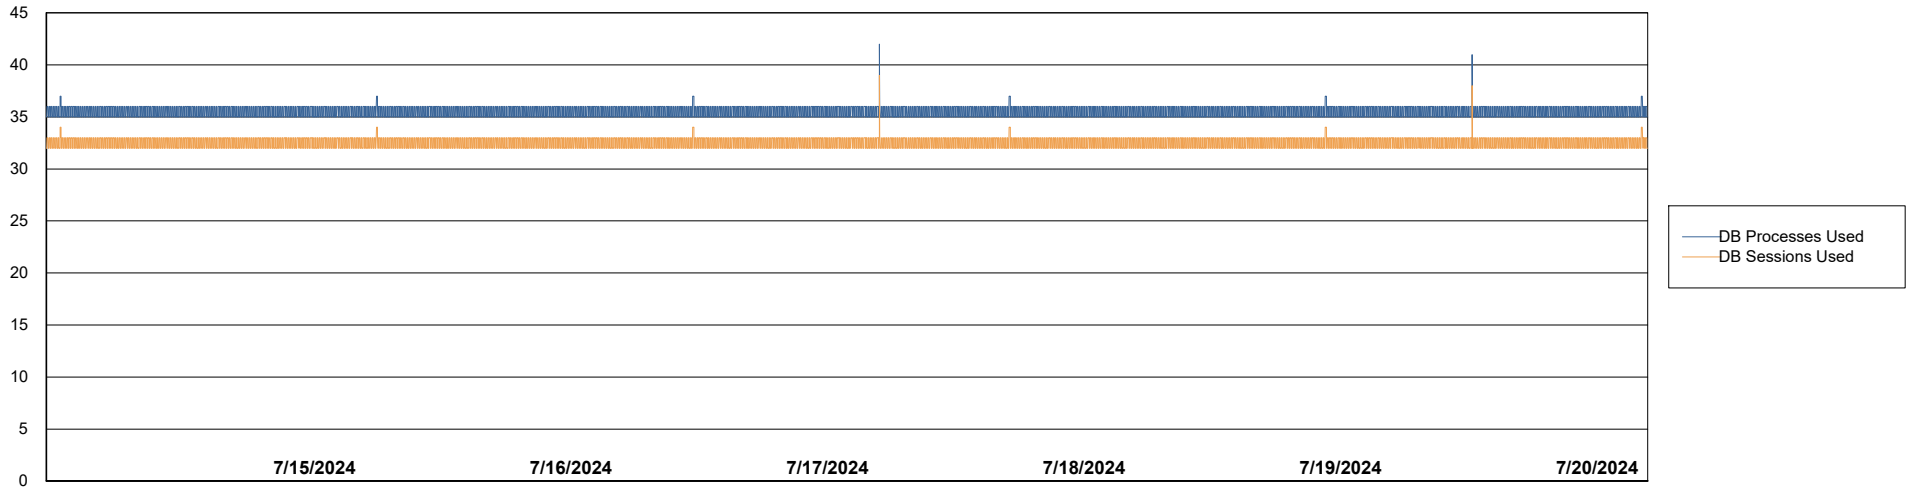

Database Performance PHS_PRD_GCAB993B_HSBABS1

DB Processes Max 1,000