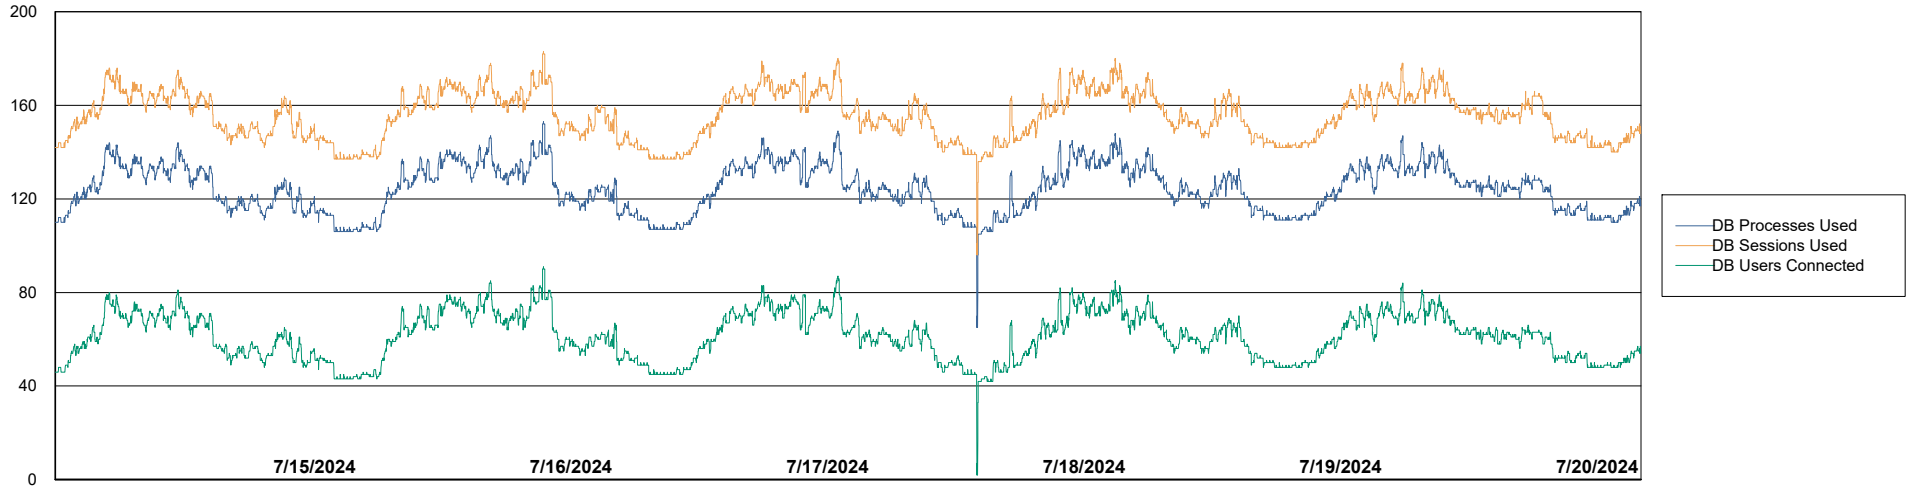

Harddisk Usage NOA_PRD_NovoLink

	Free disk space on C: (%)	Total disk space on C: (Gb)	Used disk space on C: (Gb)
7/20/2024	66	100	34
7/19/2024	66	100	34
7/18/2024	66	100	34
7/17/2024	66	100	34
7/16/2024	66	100	34
7/15/2024	66	100	34
7/14/2024	66	100	34

Weekly SLA Customer Report

Customer NOA_Production (24/7)
Database ID 116

Database Performance NOA_PRD_NovoABS01_ABS1

Weekly SLA Customer Report

Customer NOA_Production (24/7)
Database ID 116

Database Performance NOA_PRD_NovoABS03_HSBABS1