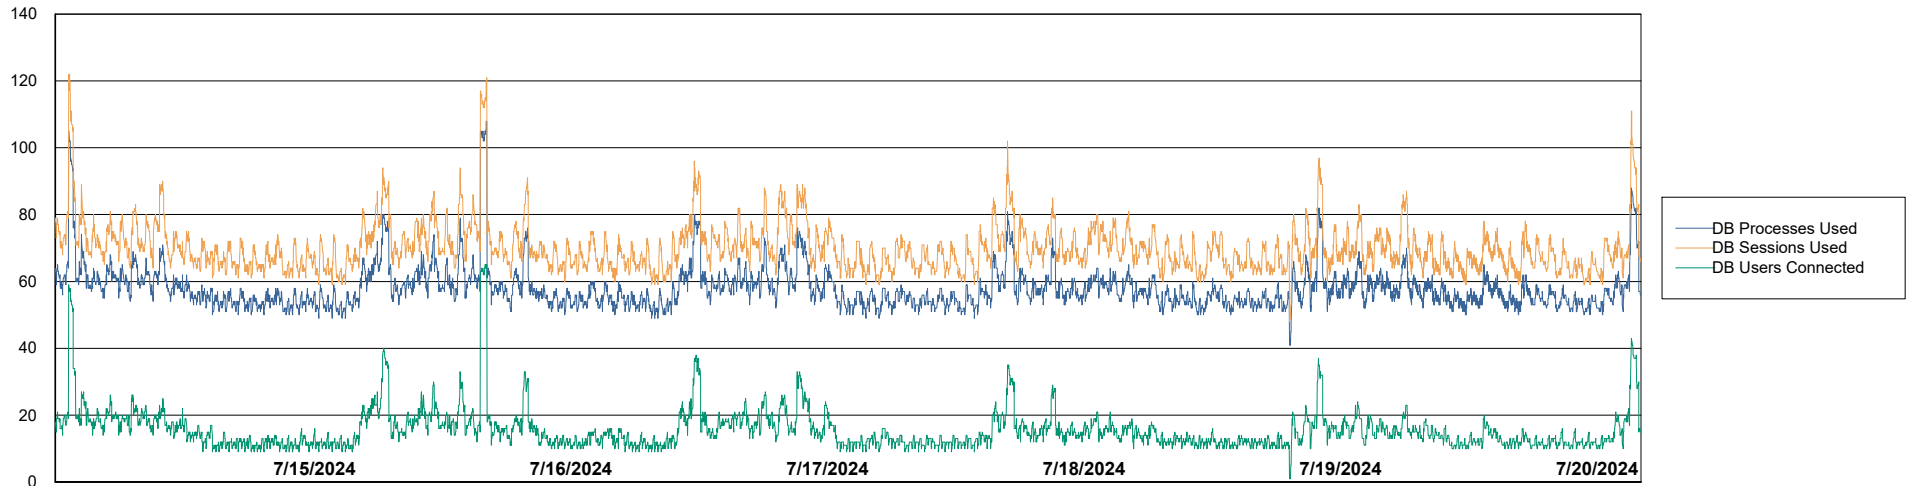

DB Processes Max 300

Weekly SLA Customer Report

Customer NOA_Production (24/7)
Database ID 116

Database Performance NOA_PRD_NOVOBI_ABS1

Weekly SLA Customer Report

Customer NOA_Production (24/7)
Database ID 116