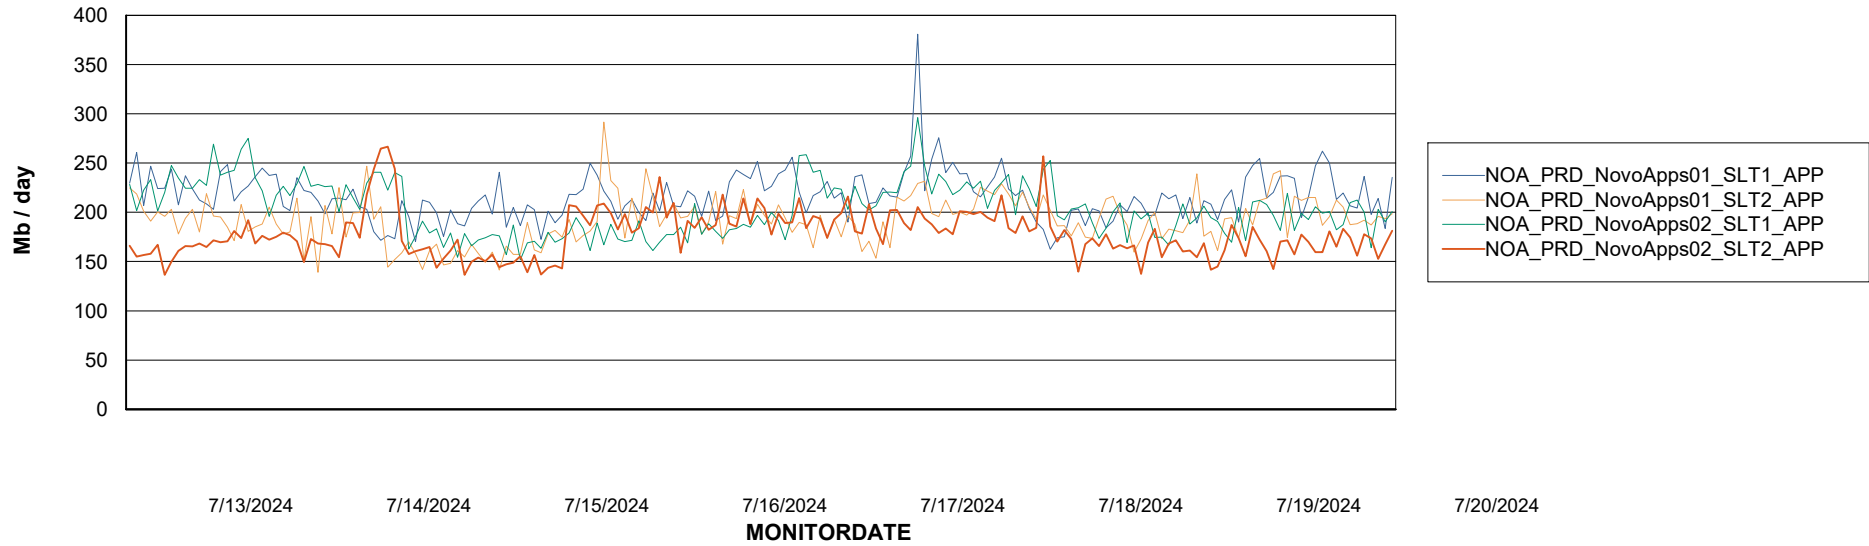

ABSSolute Application Server Services

Avg memory used per ABS Server Service