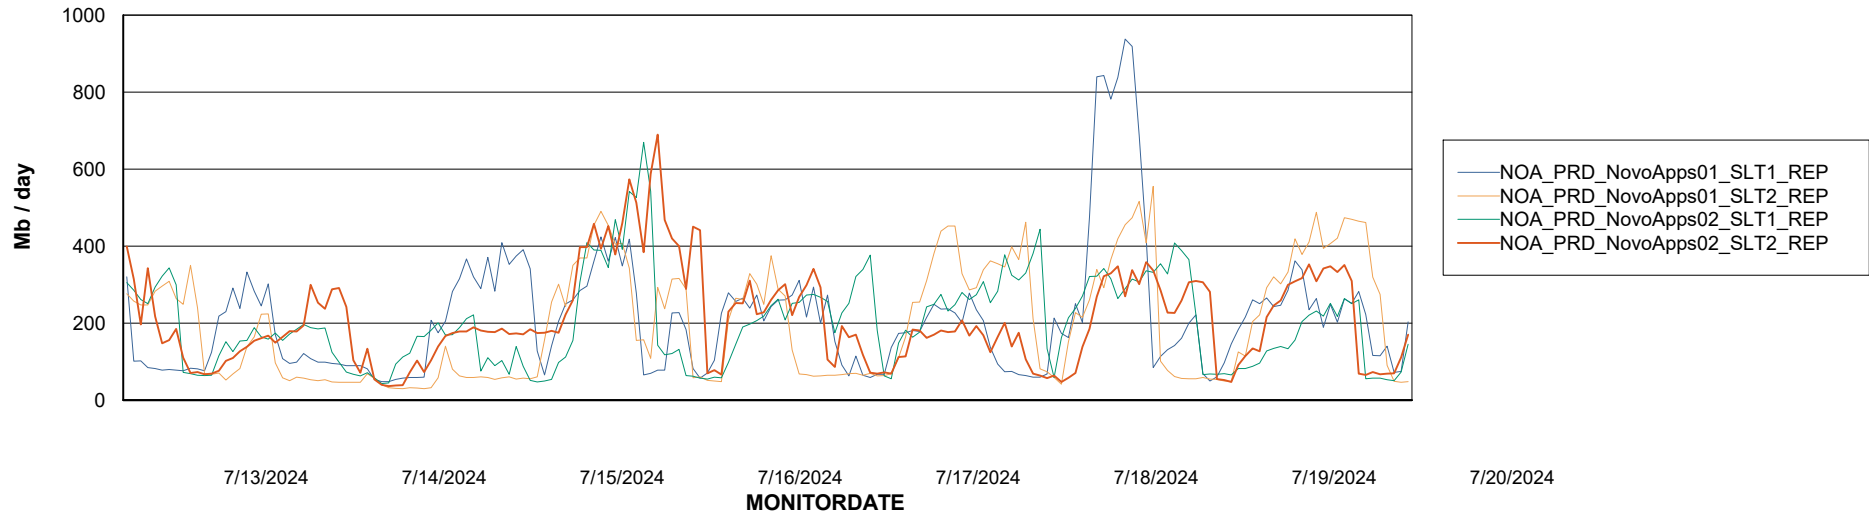

ABSSolute Application ReportServer Services

Avg memory used per ReportServer Service