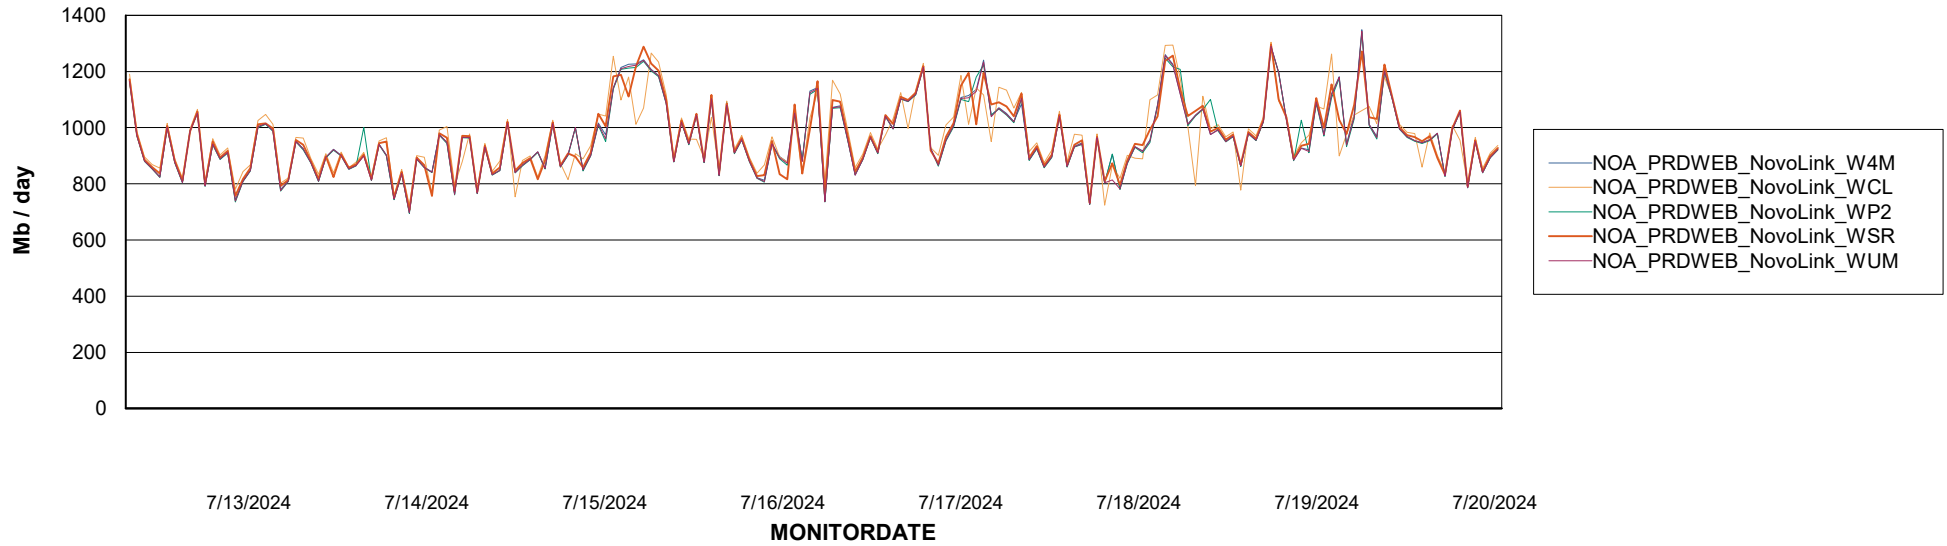

Avg memory used per ReportServer Service

Weekly SLA Customer Report

Customer NOA_Production (24/7)
Database ID 116

ABSolute Web Component Services

Avg memory used per ABS Web component

Weekly SLA Customer Report