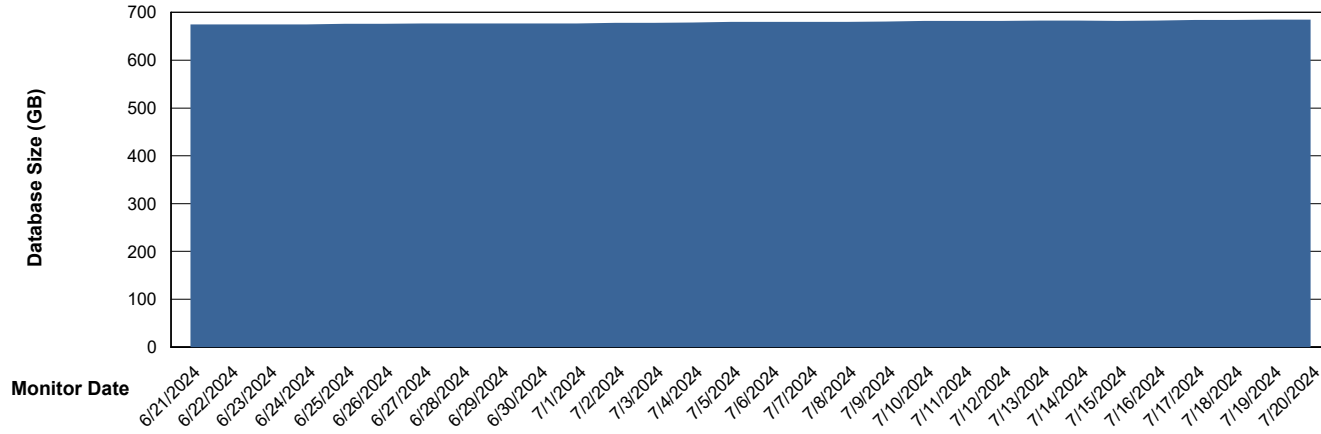

DATABASE SIZE LTS_PRD_CLSABSBI01_ABS1

Database growth over last month