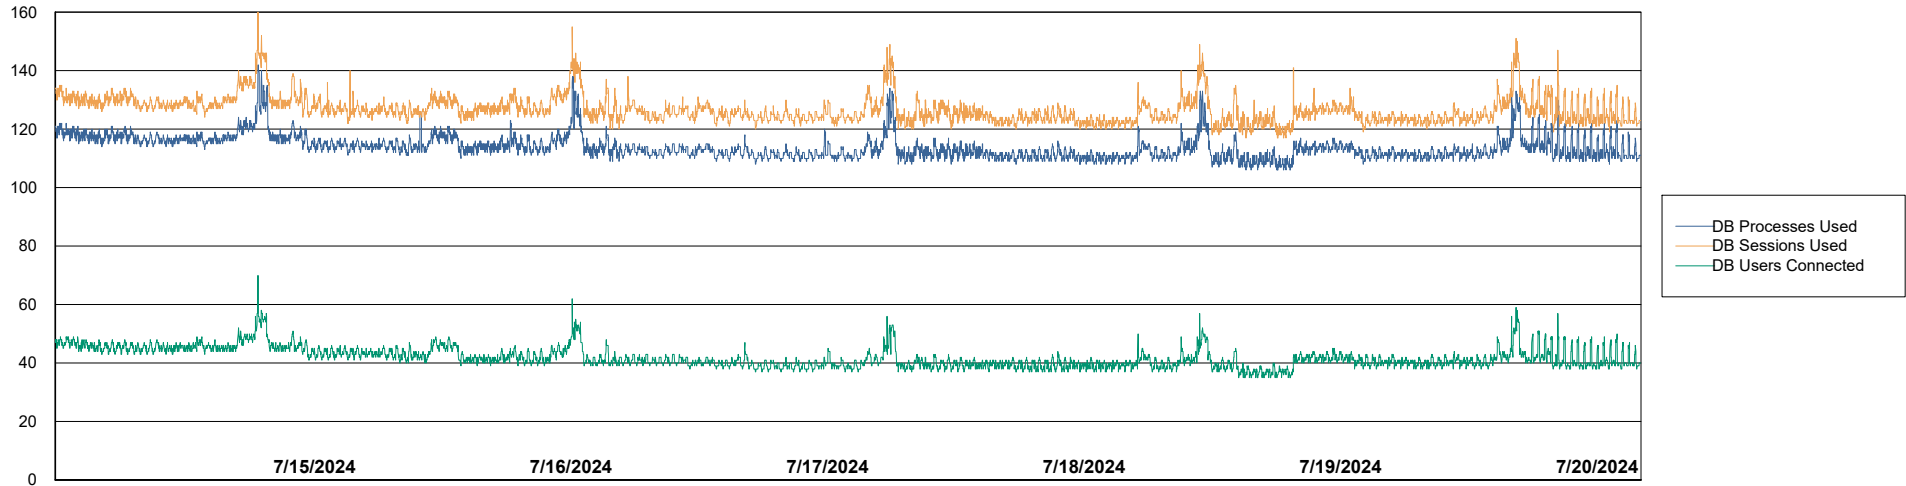

Database Performance LTS_PRD_CLSABSBI01_ABS1