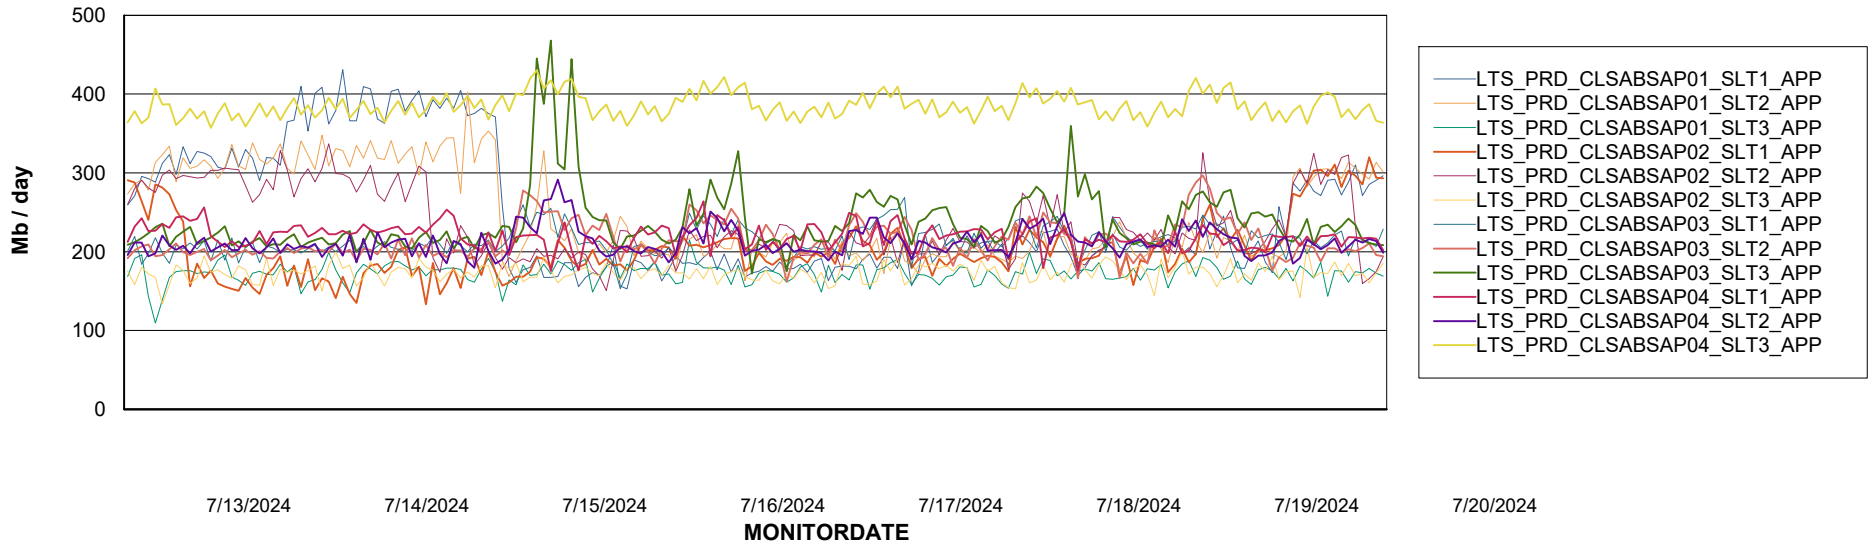

ABSSolute Application Server Services

Avg memory used per ABS Server Service