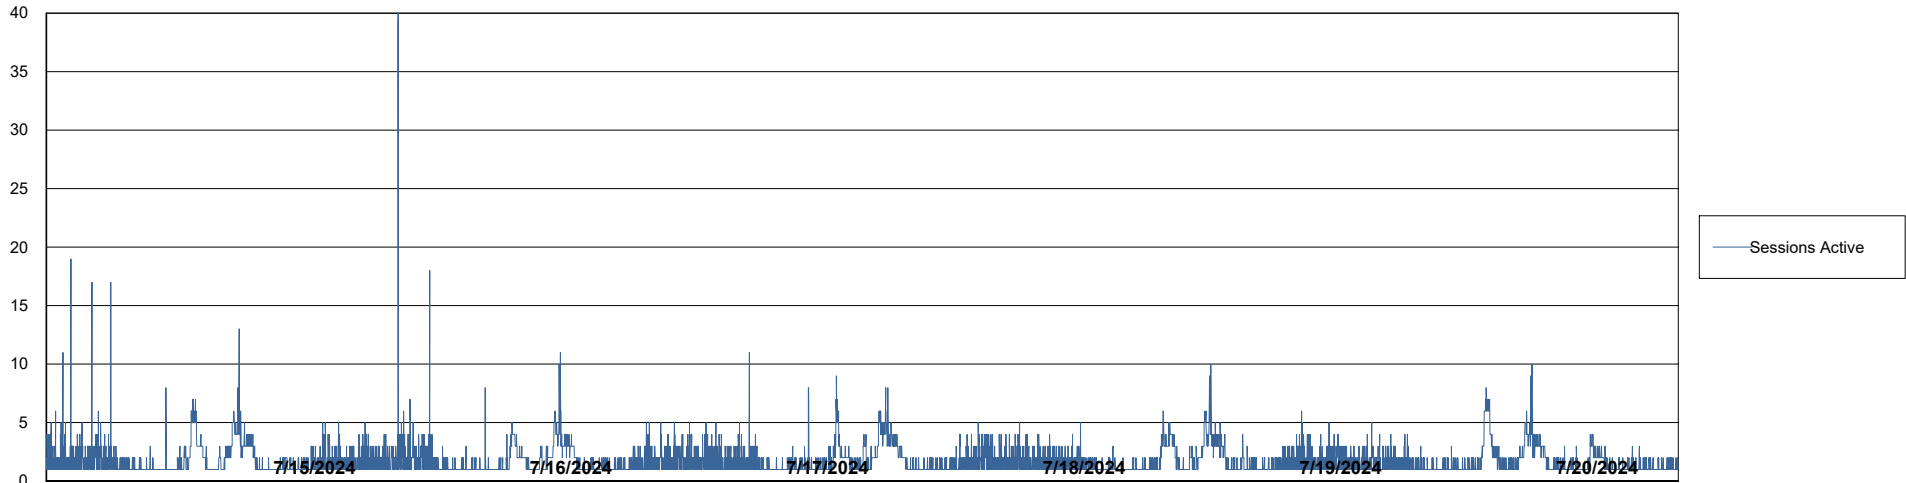

Weekly SLA Customer Report

Customer LTS(CleanLease)_Production
Database ID 126

Database Performance LTS_PRD_CLSABSBI01_ABS1

Weekly SLA Customer Report

Customer LTS(CleanLease)_Production
Database ID 126

Database Performance LTS_PRD_CLSABSDB01_ABS1