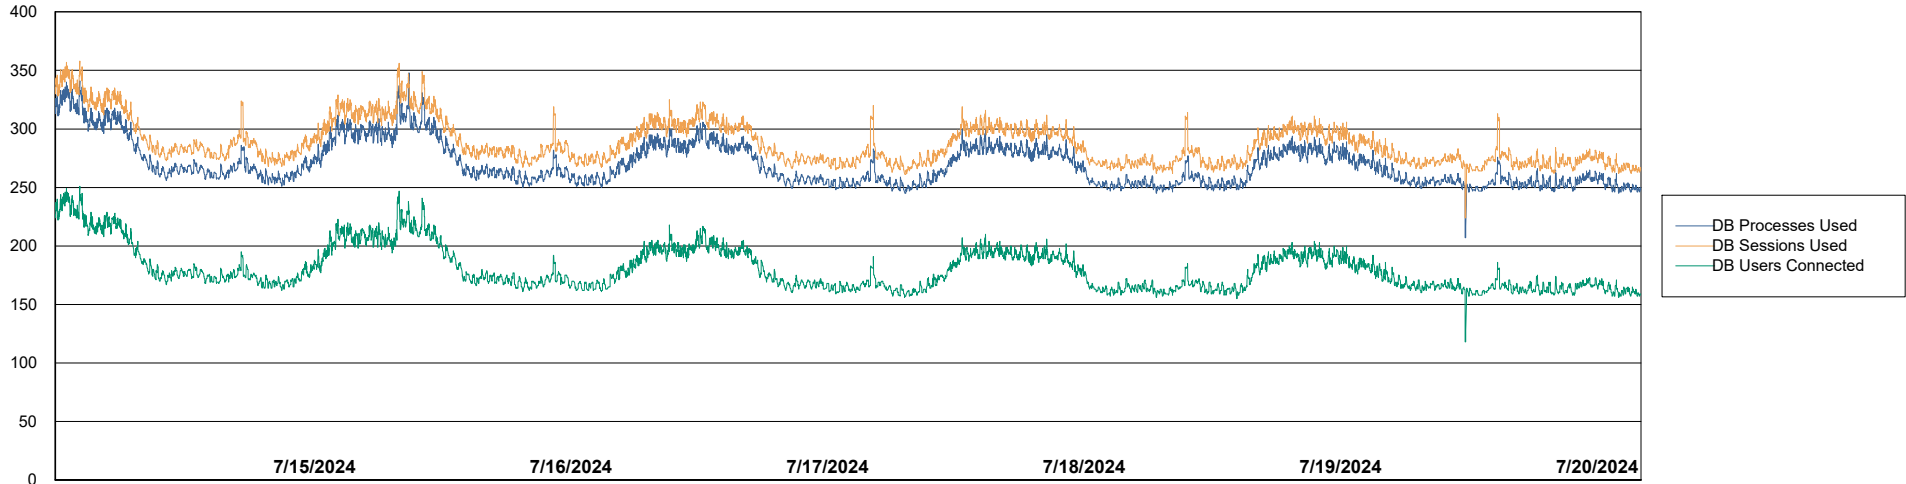

Weekly SLA Customer Report

Customer LTS(CleanLease)_Production
Database ID 126

Database Performance LTS_PRD_CLSABSBI01_ABS1

Weekly SLA Customer Report

Customer LTS(CleanLease)_Production
Database ID 126

Database Performance LTS_PRD_CLSABSDB01_ABS1