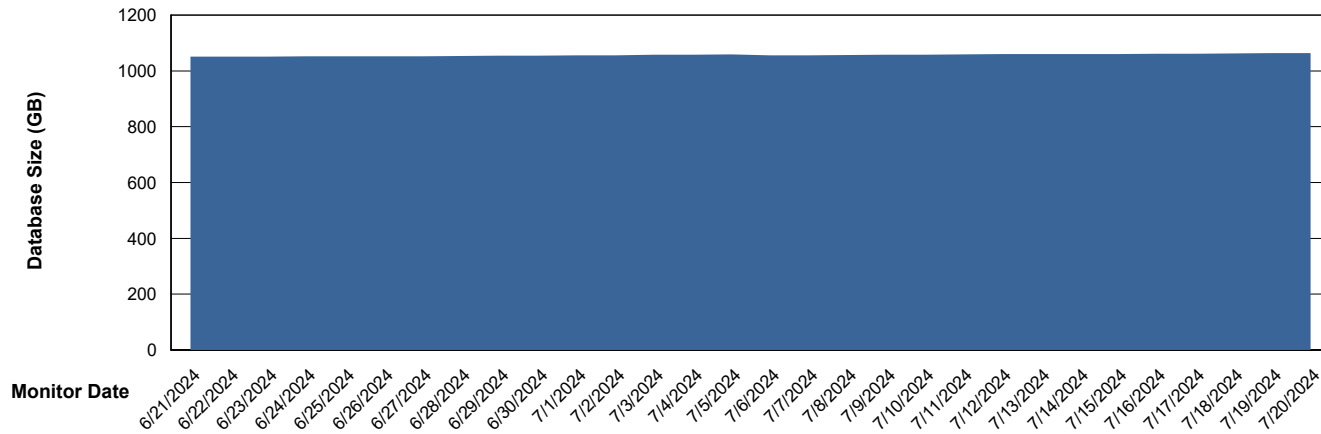

Customer LTS(CleanLease)_Production
Database ID 126

DATABASE SIZE LTS_PRD_CLSABSBI01_ABS1

Database growth over last month

DATABASE SIZE LTS_PRD_CLSABSDB01_ABS1

Database growth over last month

Weekly SLA Customer Report