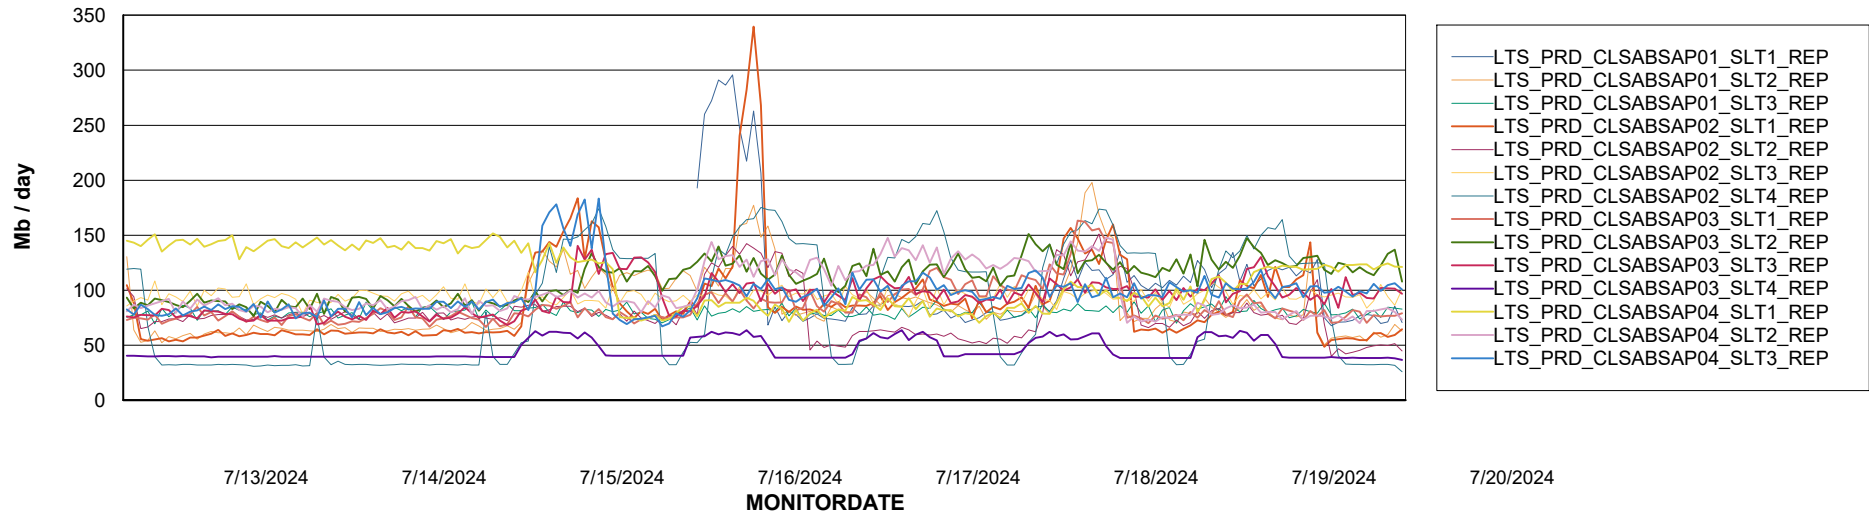

ABSSolute Application ReportServer Services

Avg memory used per ReportServer Service