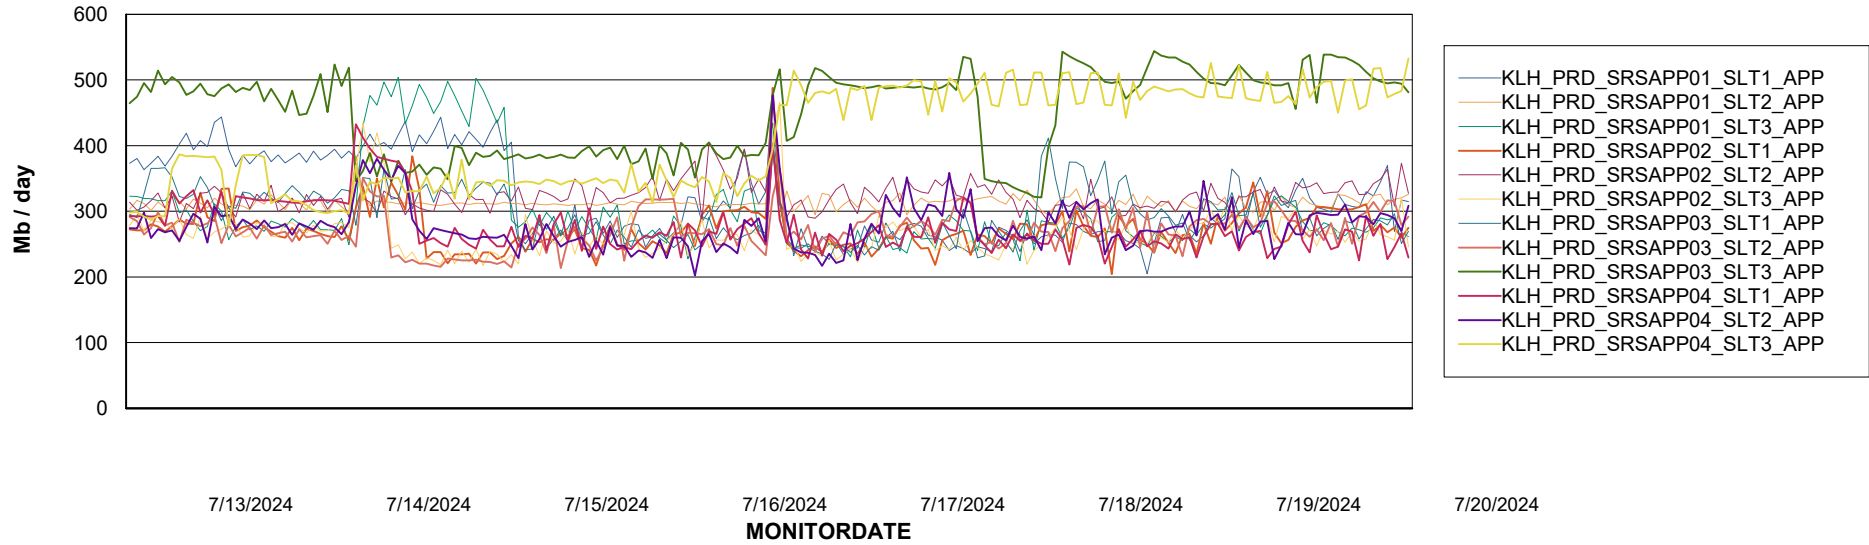

ABSSolute Application Server Services

Avg memory used per ABS Server Service