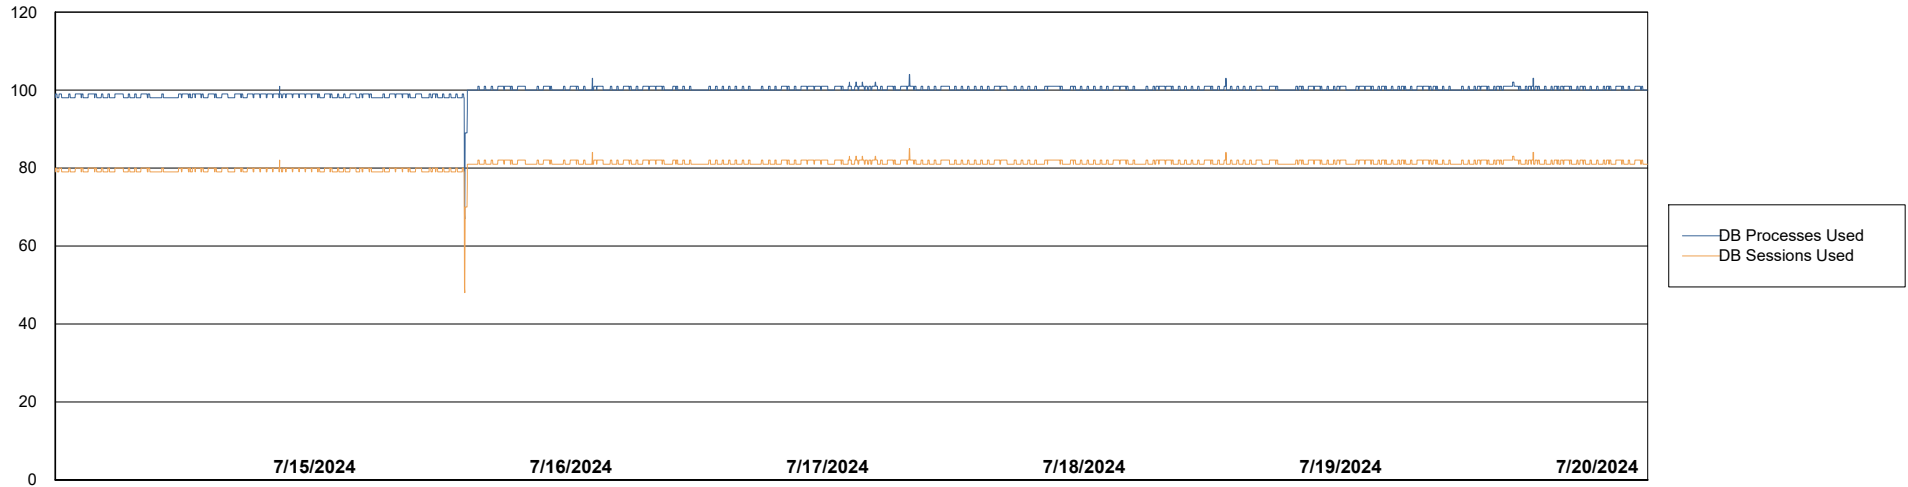

Database Performance KLH_PRD_SRSD02_HSBABS1

DB Processes Max 1,000
DB Processes Max 0
DB Processes Max 4