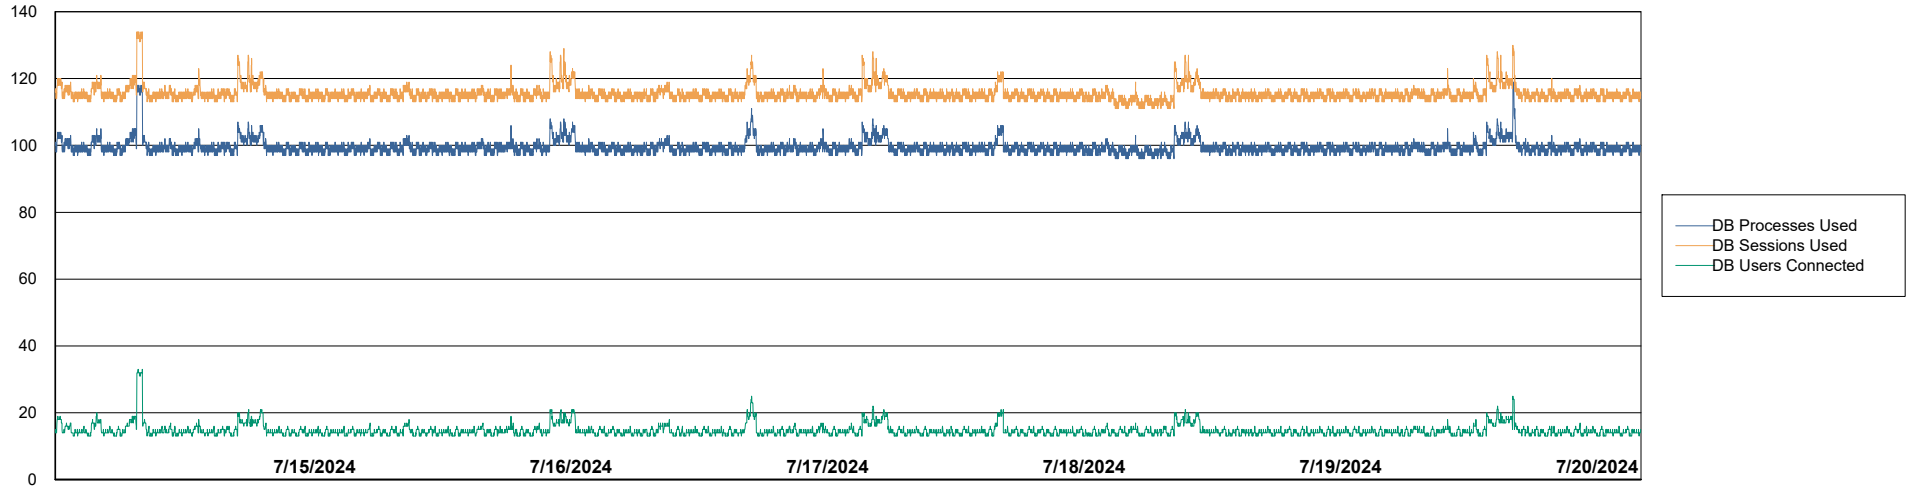

Database Performance KLH_PRD_SRSBIDB01_ABS1