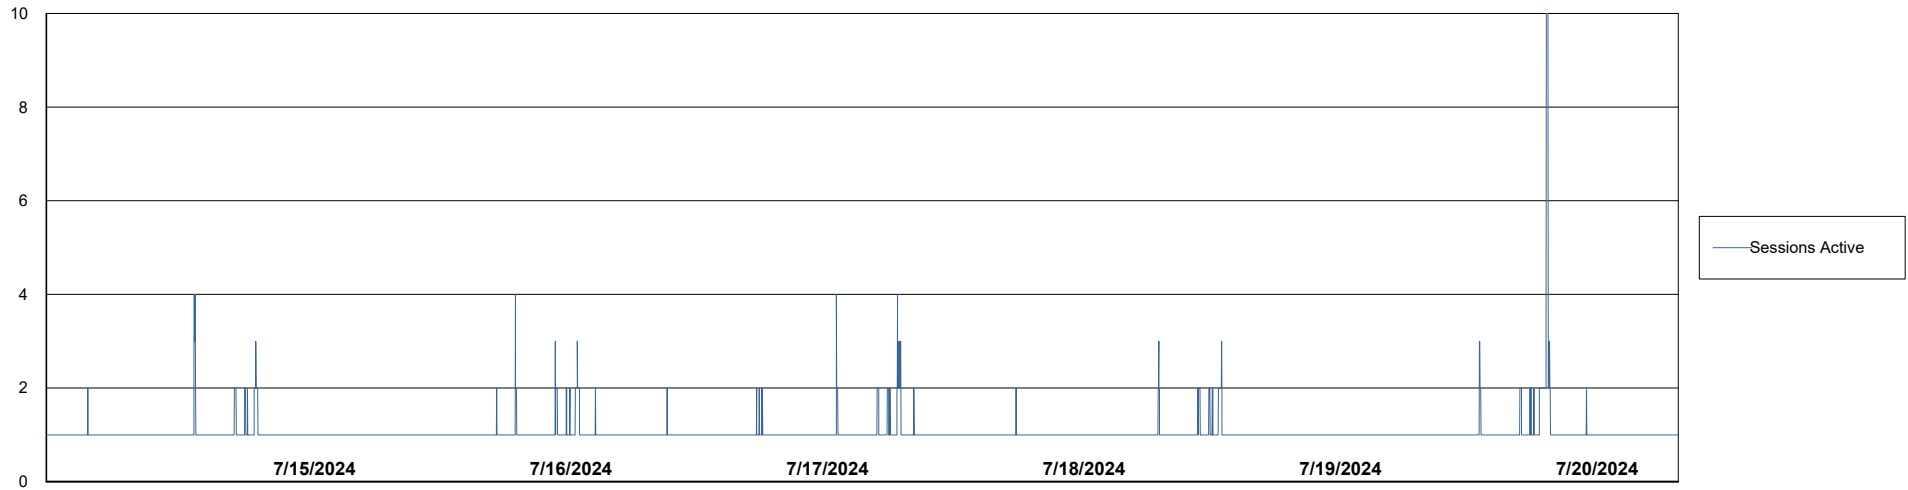

Database Performance KLH_PRD_SRSBIDB01_ABS1