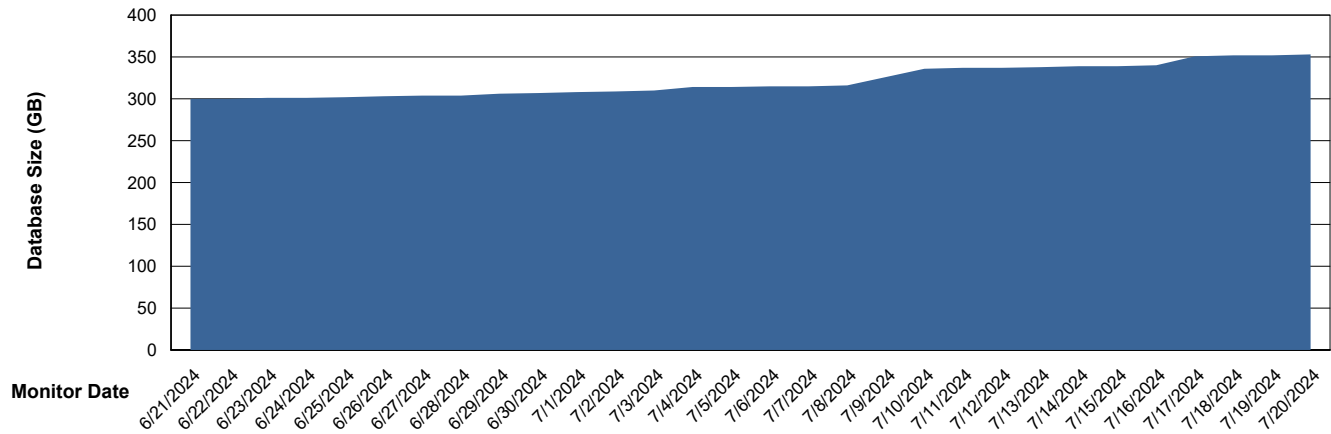

Customer KLH_Production (24/7)
Database ID 139

DATABASE SIZE KLH_PRD_SRSBIDB01_ABS1

Database growth over last month

DATABASE SIZE KLH_PRD_SRSDB01_ABS1

Database growth over last month

Weekly SLA Customer Report