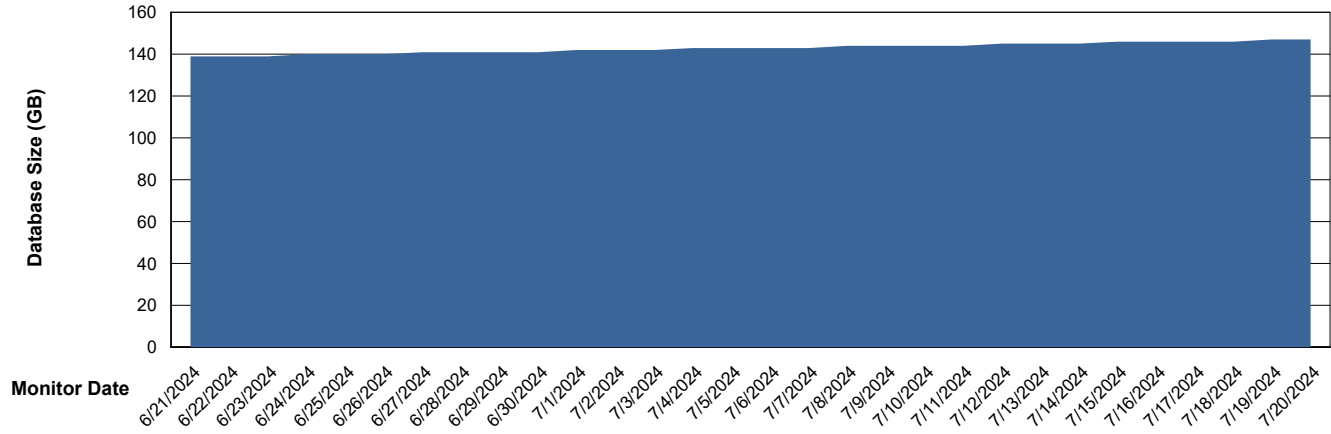

DATABASE SIZE KLH_PRD_SRSBIDB01_ABS1

Database growth over last month