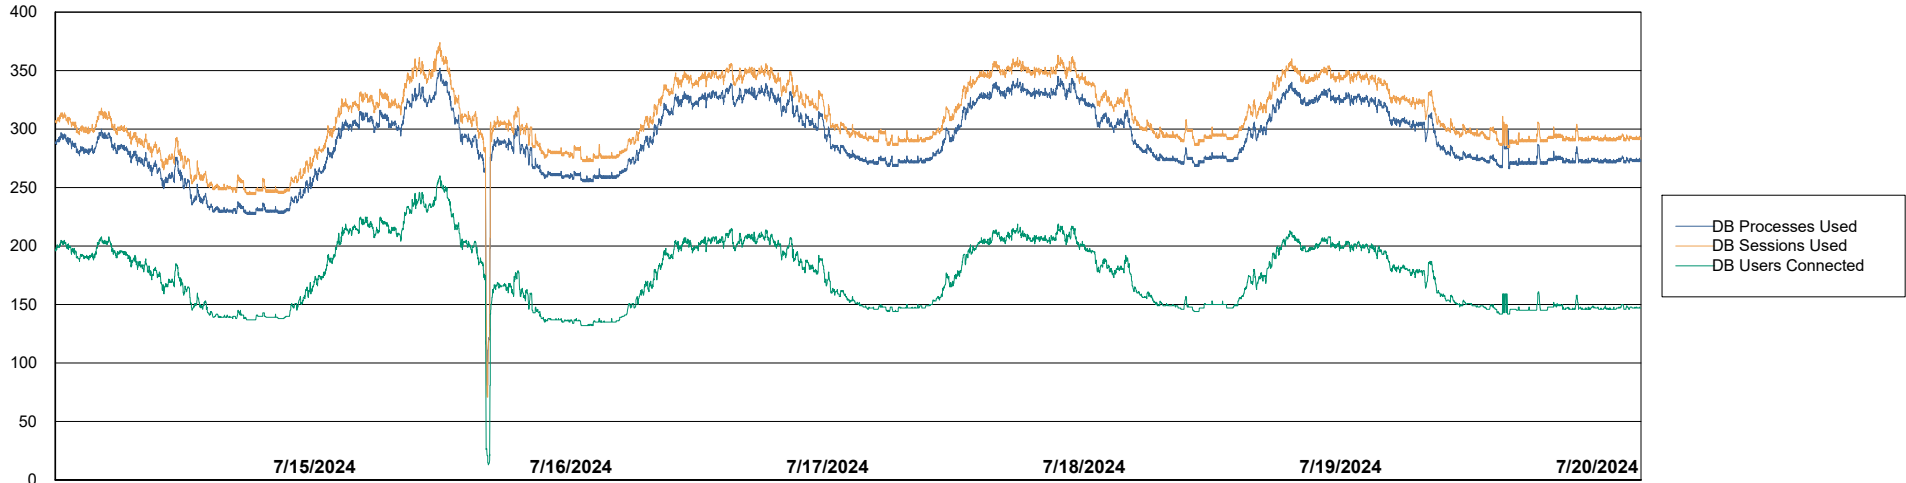

Weekly SLA Customer Report

Customer KLH_Production (24/7)
Database ID 139

Database Performance KLH_PRD_SRSBIDB01_ABS1

Weekly SLA Customer Report

Customer KLH_Production (24/7)
Database ID 139

Database Performance KLH_PRD_SRSDDB01_ABS1