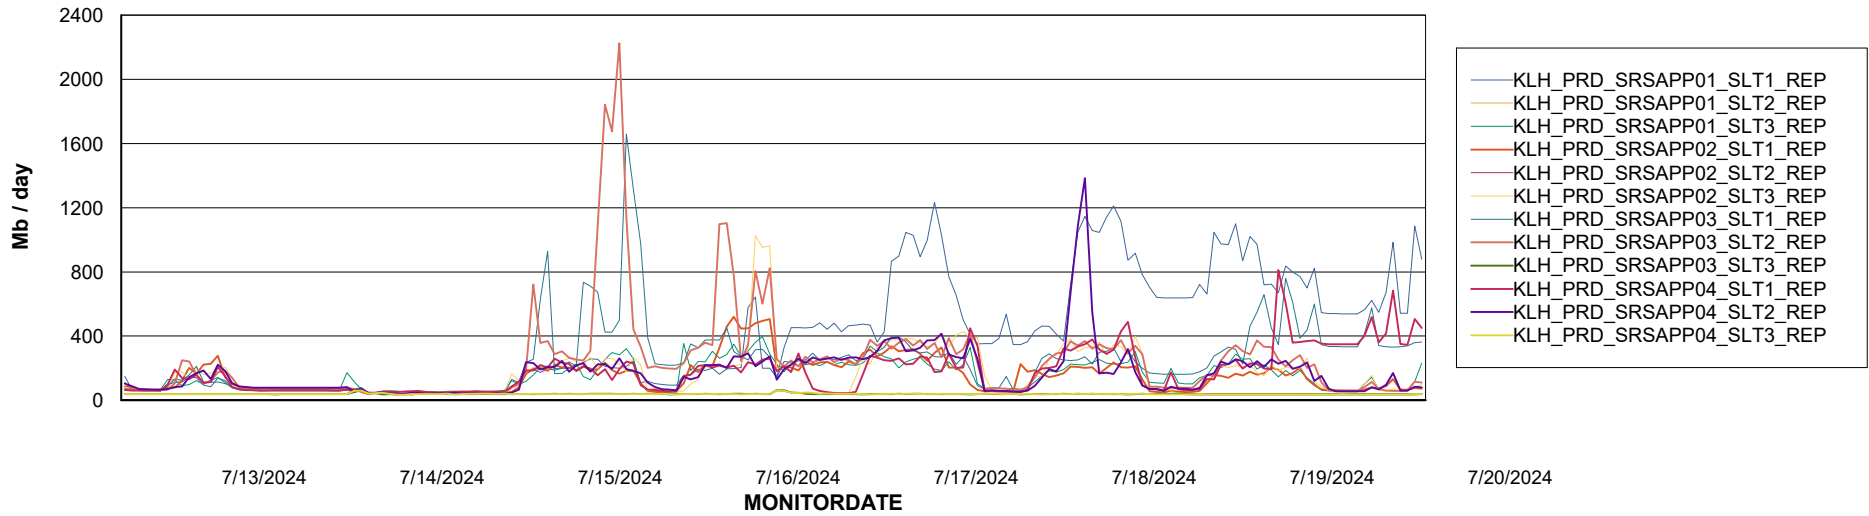

ABSSolute Application ReportServer Services

Avg memory used per ReportServer Service