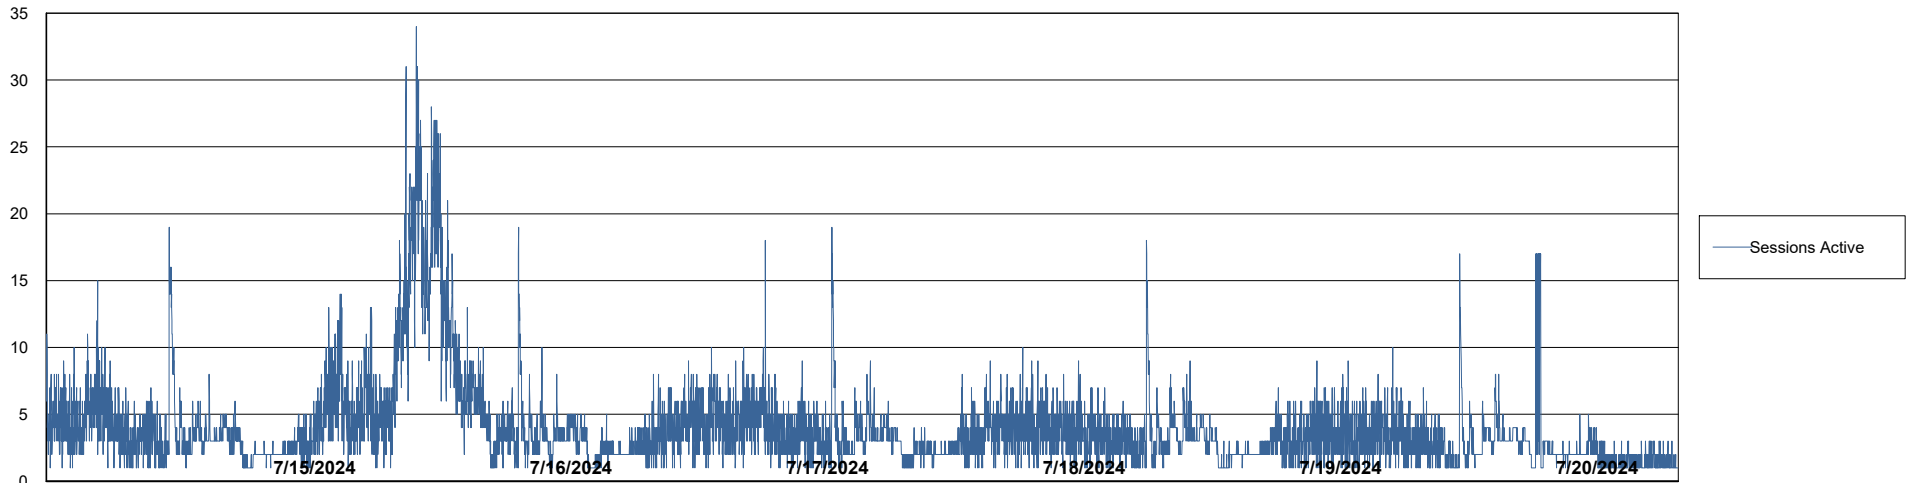

Weekly SLA Customer Report

Customer KLH_Production (24/7)
Database ID 139

Database Performance KLH_PRD_SRSBIDB01_ABS1

Weekly SLA Customer Report

Customer KLH_Production (24/7)
Database ID 139

Database Performance KLH_PRD_SRSDDB01_ABS1