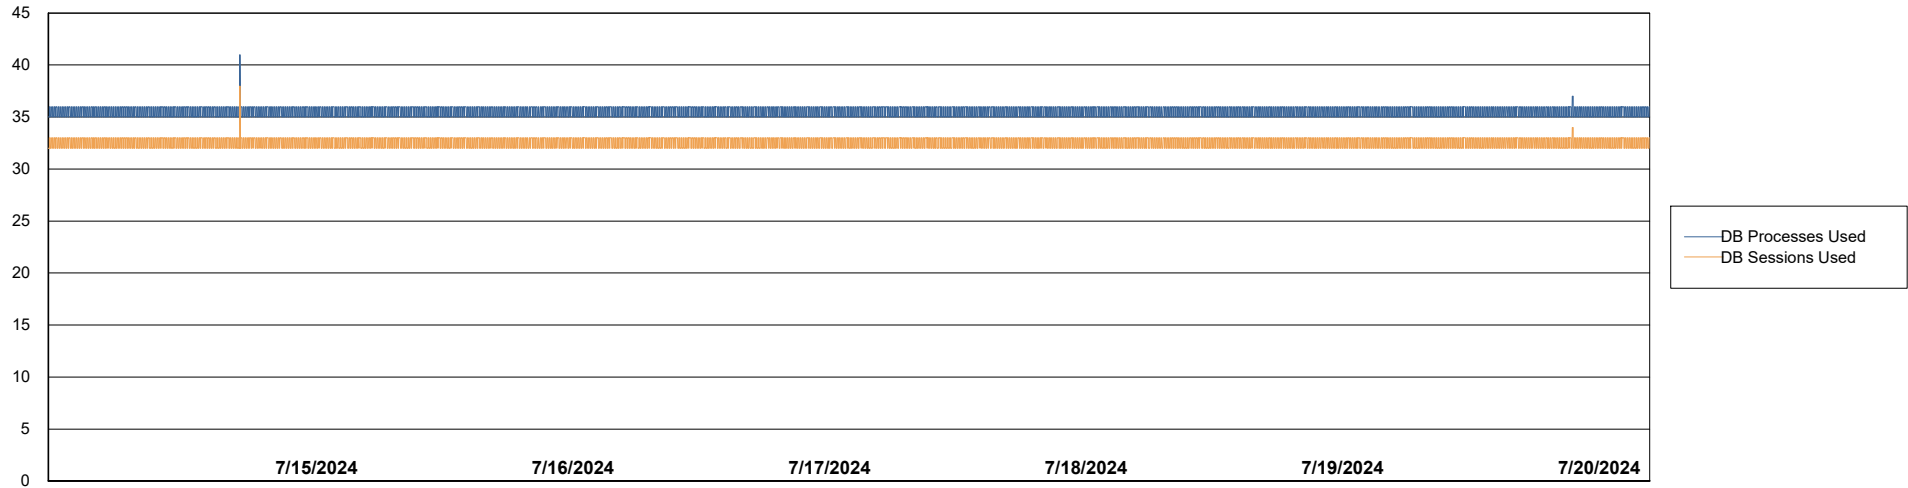

Database Performance KLA_STB_KLAHQORA06_DB_HSBABS1

DB Processes Max 1,000