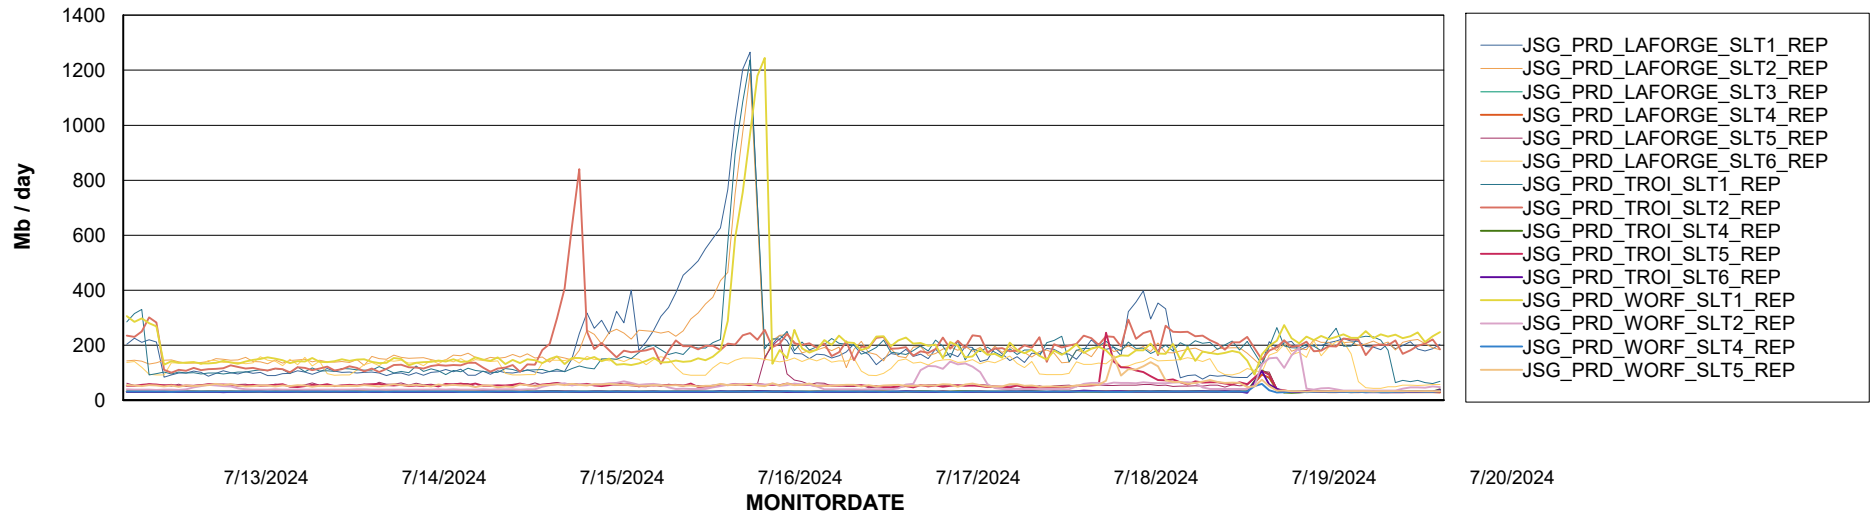

ABSSolute Application ReportServer Services

Avg memory used per ReportServer Service