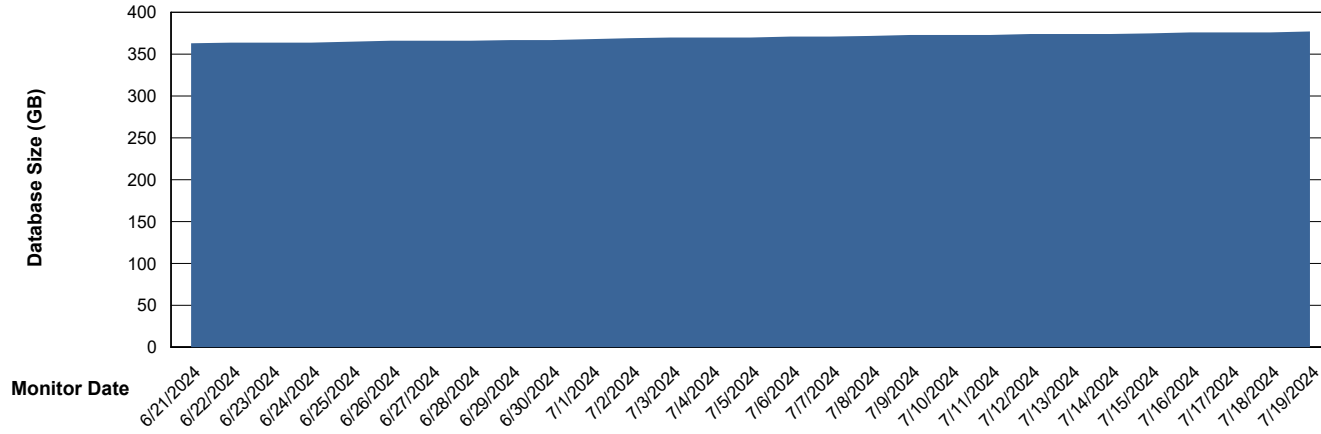

DB Processes Max 4
DB Processes Max 1,000
DB Processes Max 0

Weekly SLA Customer Report

Customer JSG_Production (24/7)
Database ID 102

Database Performance JSG_PRD_RIKER_DB_HSBABS1

Weekly SLA Customer Report

Customer JSG_Production (24/7)
Database ID 102

DATABASE SIZE JSG_PRD_BASHIR_DB_ABS1

Database growth over last month

DATABASE SIZE JSG_PRD_RIKER_DB_HSBABS1

Database growth over last month

Weekly SLA Customer Report