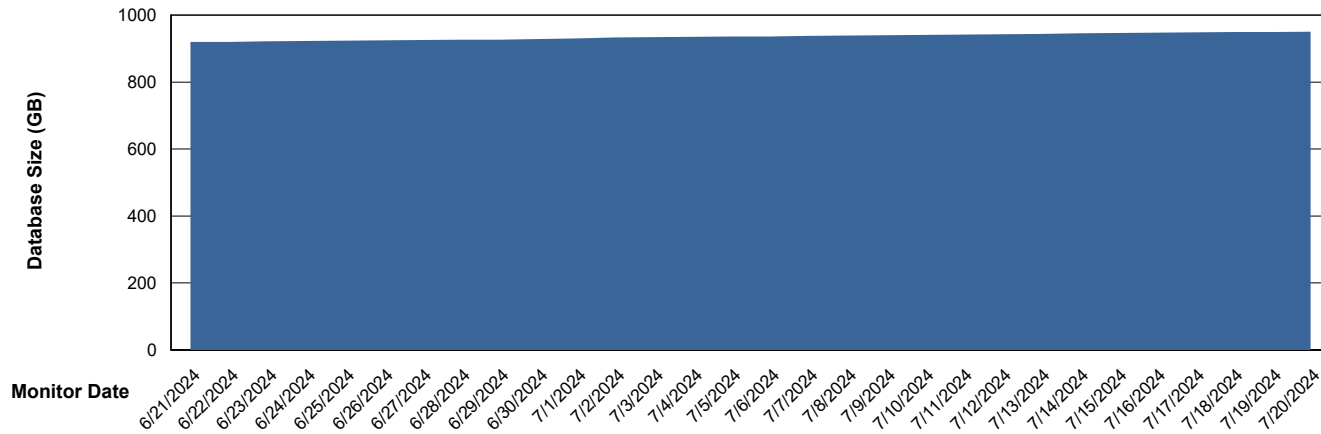

Customer JSG_Production (24/7)
Database ID 102

DATABASE SIZE JSG_PRD_BASHIR_DB_ABS1

Database growth over last month

DATABASE SIZE JSG_PRD_RIKER_DB_HSBABS1

Database growth over last month

Weekly SLA Customer Report