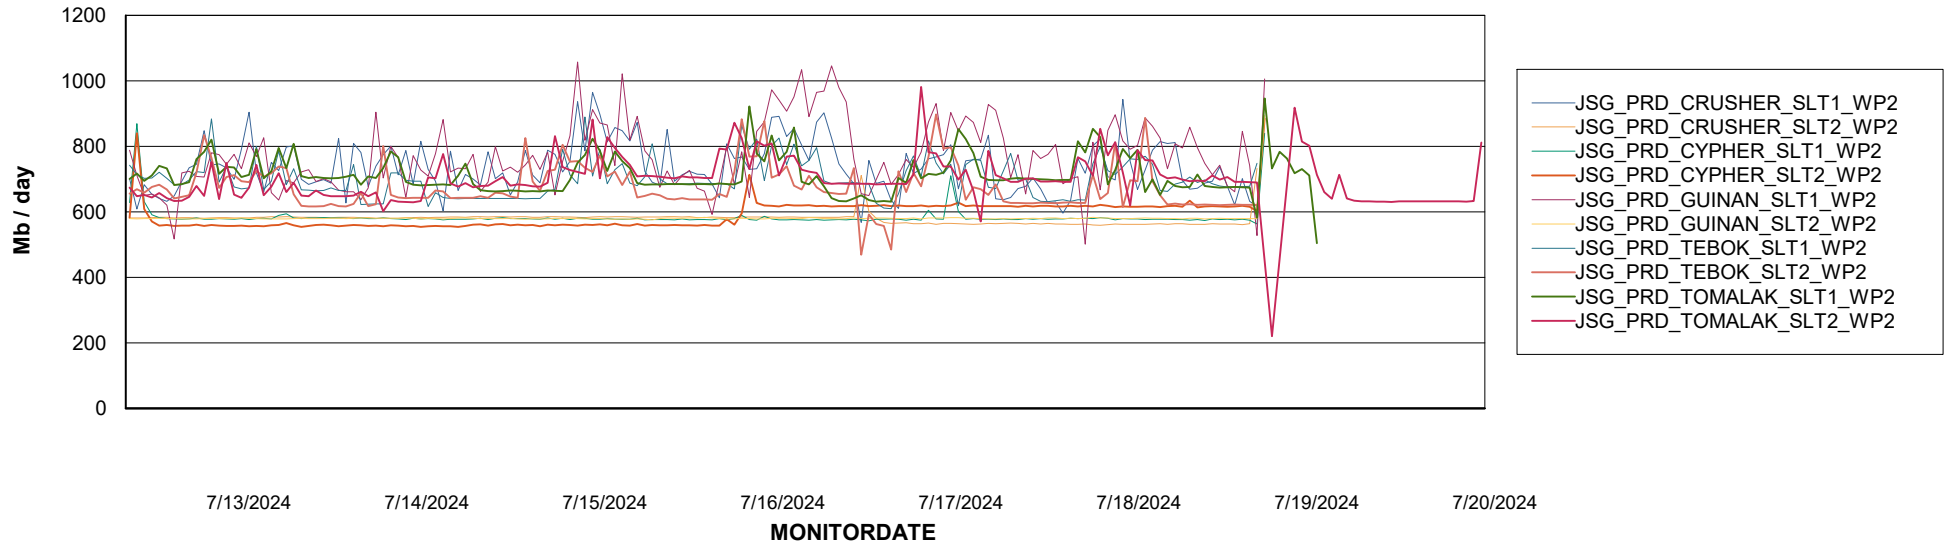

Avg memory used per ReportServer Service

Weekly SLA Customer Report

Customer JSG_Production (24/7)
Database ID 102

ABSolute Web Component Services

Avg memory used per ABS Web component

Weekly SLA Customer Report