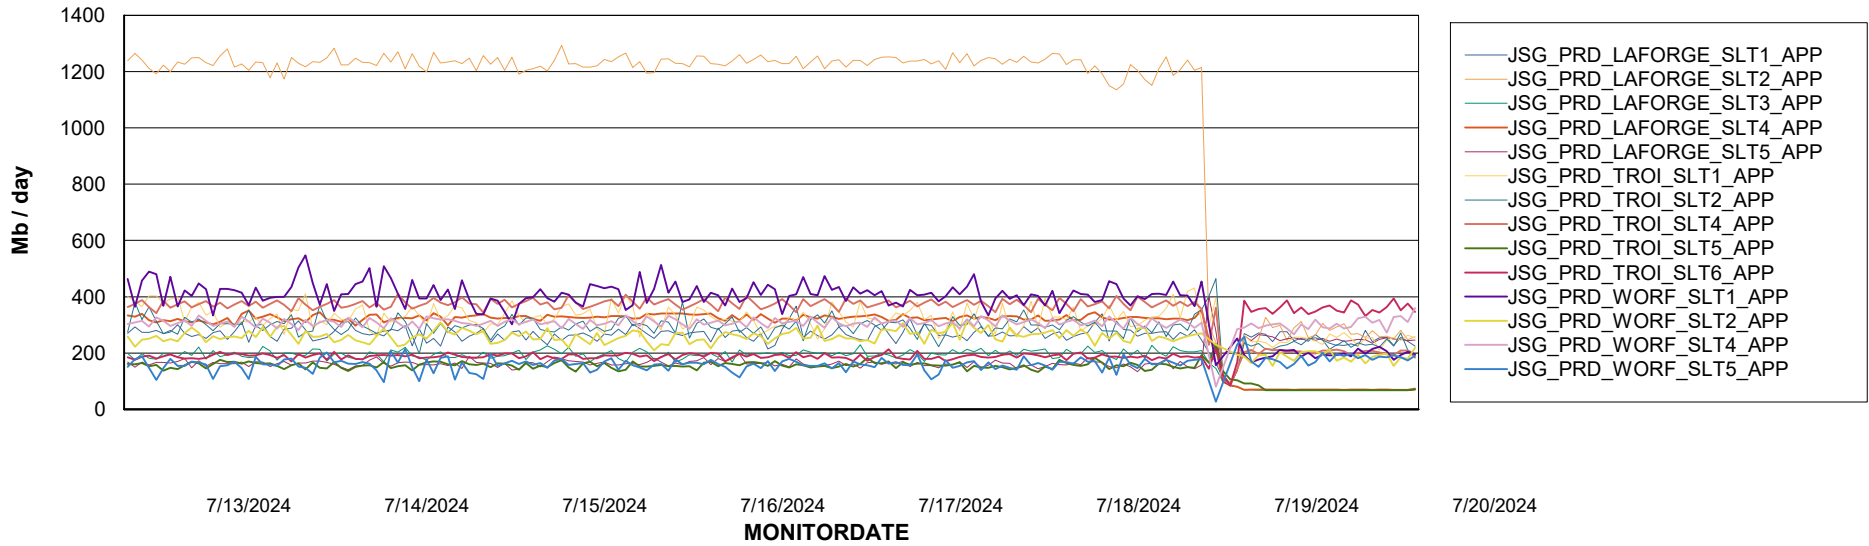

ABSSolute Application Server Services

Avg memory used per ABS Server Service