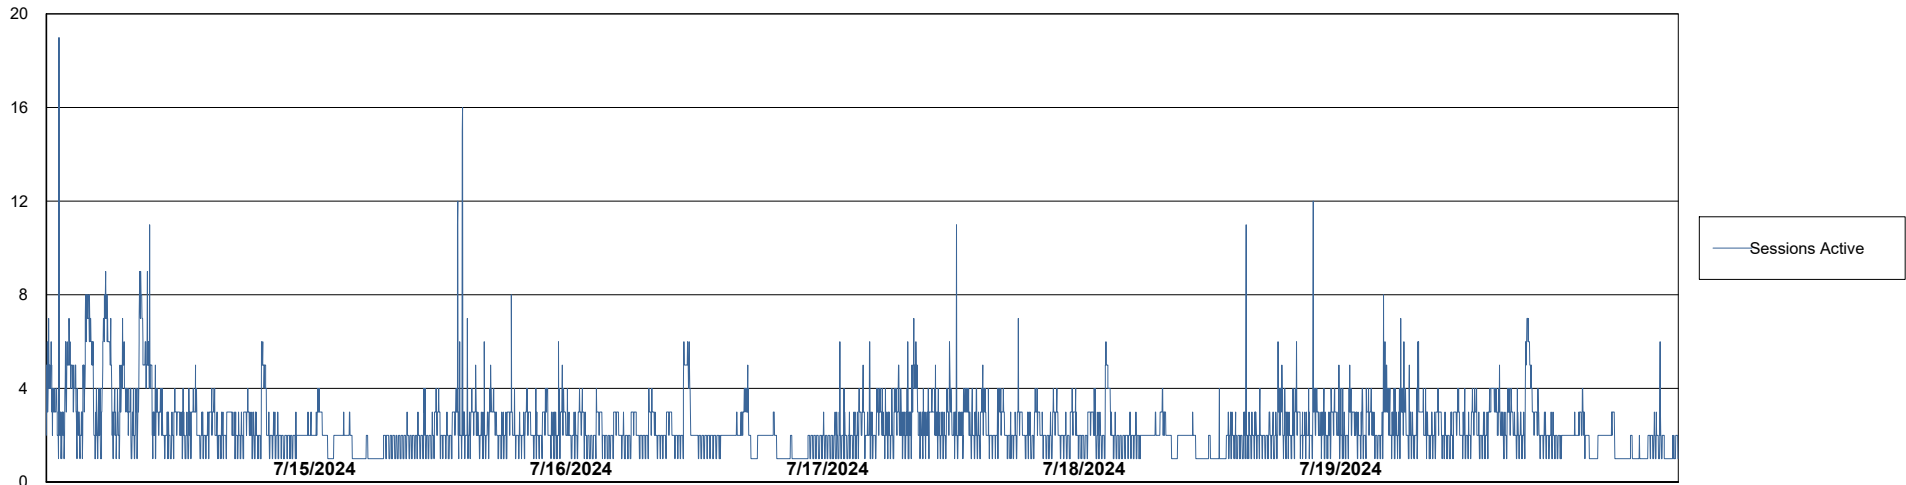

Weekly SLA Customer Report

Customer JSG_Production (24/7)
Database ID 102

Harddisk Usage JSG_PRD_WORF

	Free disk space on C: (%)	Total disk space on C: (Gb)	Used disk space on C: (Gb)
7/20/2024	52	149	72
7/19/2024	51	149	73
7/18/2024	51	149	73
7/17/2024	51	149	73
7/16/2024	51	149	73
7/15/2024	51	149	73
7/14/2024	51	149	73

Weekly SLA Customer Report

Customer JSG_Production (24/7)
Database ID 102

Database Performance JSG_PRD_BASHIR_DB_ABS1

Weekly SLA Customer Report

Customer JSG_Production (24/7)
Database ID 102

Database Performance JSG_PRD_PICARD_DB_ABS1