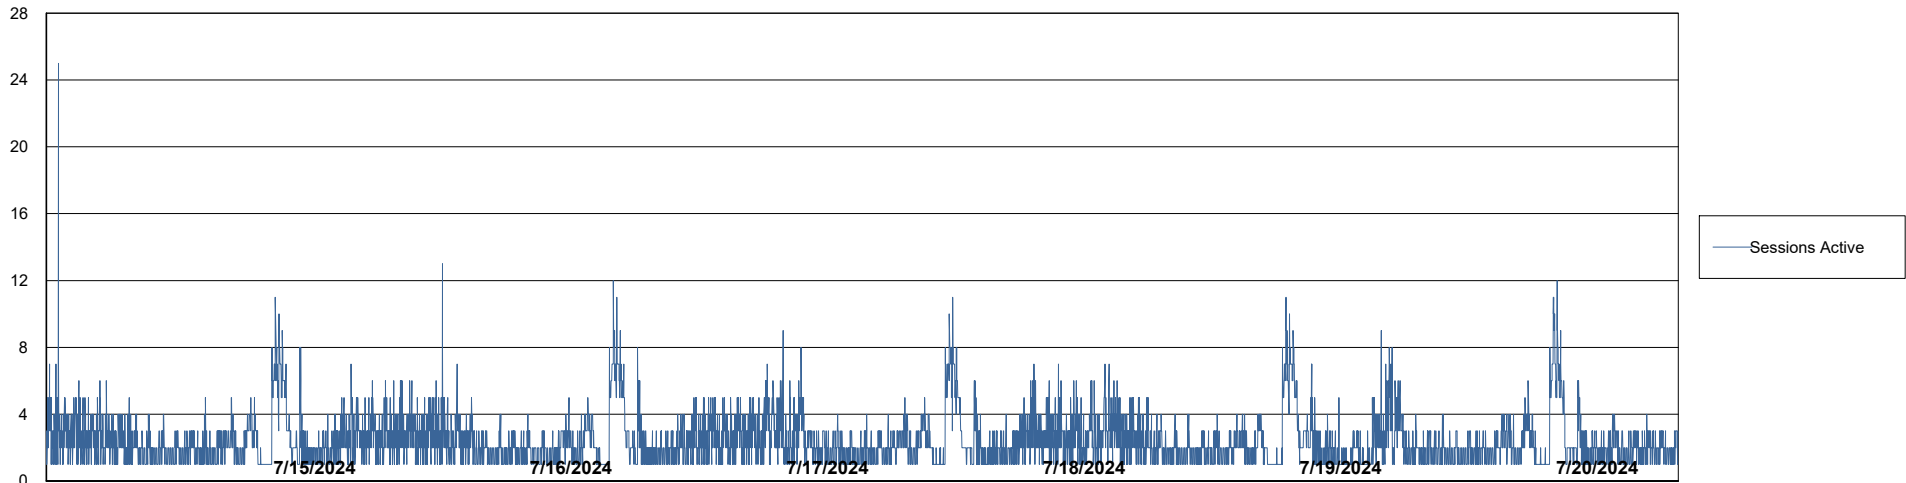

DB Processes Max 4
DB Processes Max 1,000
DB Processes Max 0

Weekly SLA Customer Report

Customer JSG_Production (24/7)
Database ID 102

Database Performance JSG_PRD_RIKER_DB_HSBABS1

Weekly SLA Customer Report