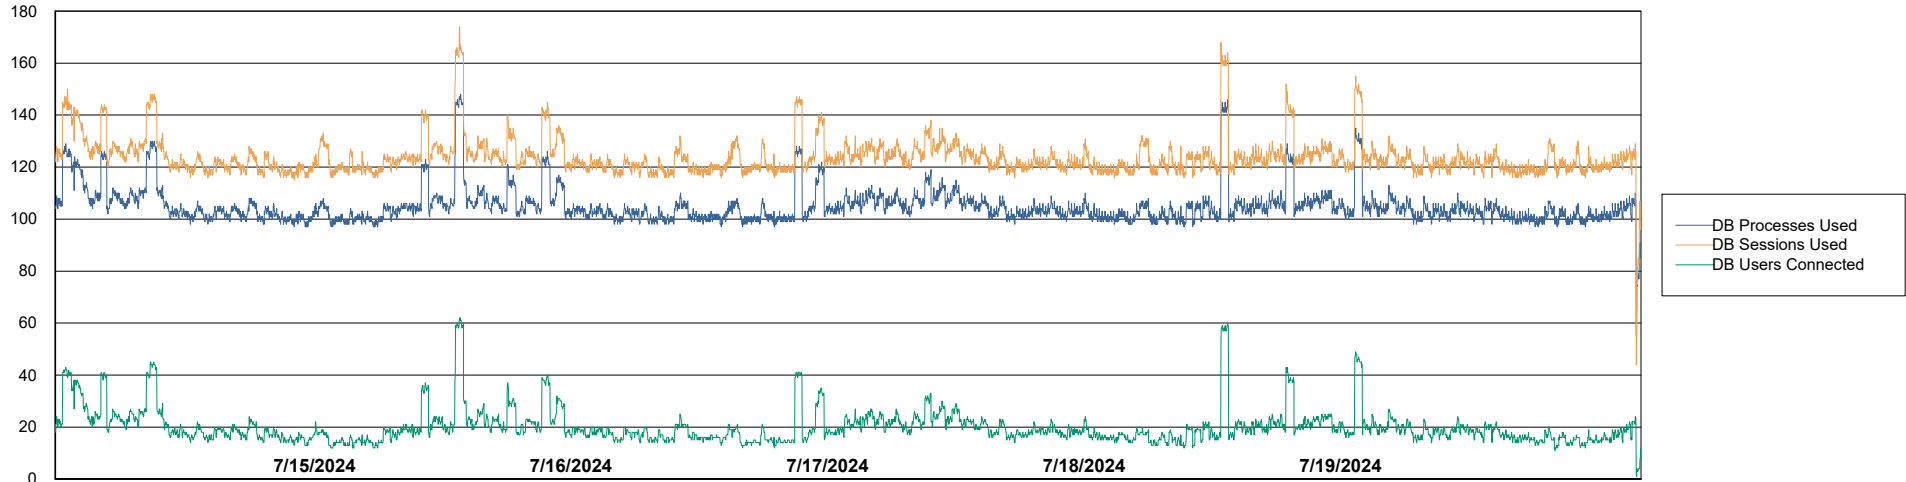

Database Performance JSG_PRD_BASHIR_DB_ABS1