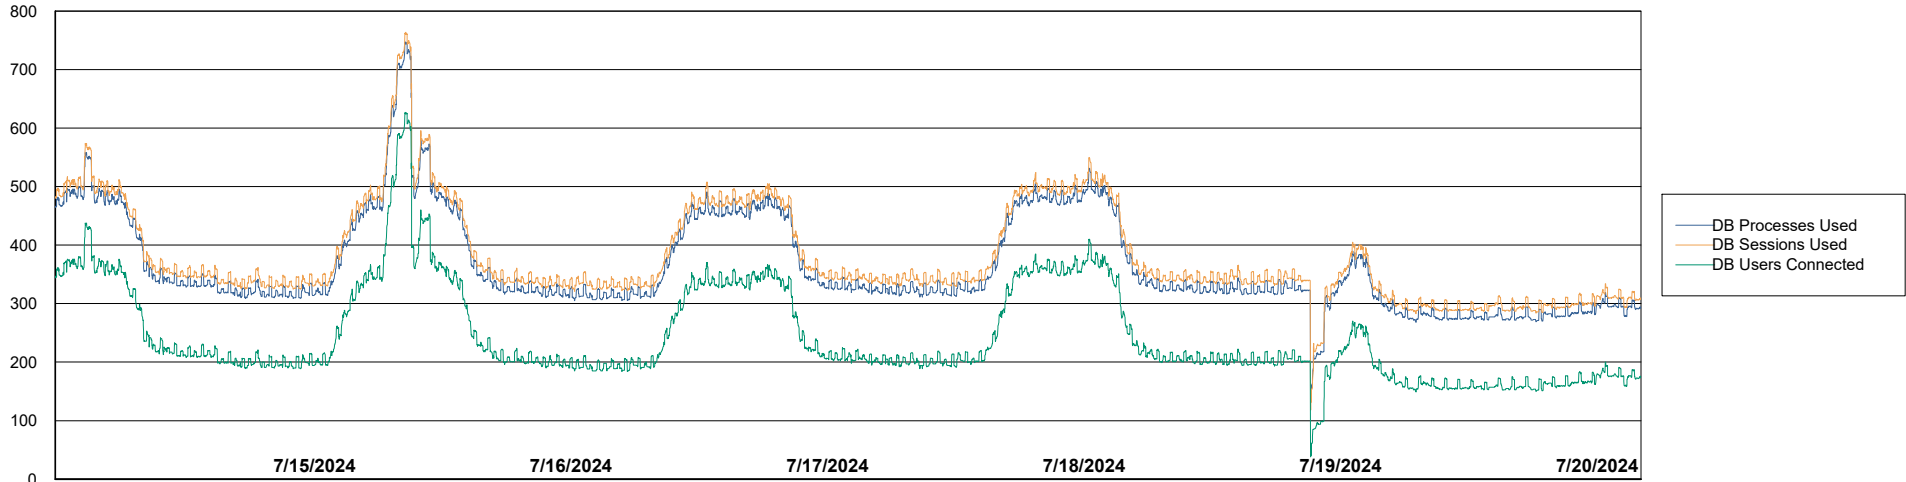

DB Processes Max 4
DB Processes Max 1,000
DB Processes Max 0

Weekly SLA Customer Report

Customer JSG_Production (24/7)
Database ID 102

Database Performance JSG_PRD_RIKER_DB_HSBABS1

Weekly SLA Customer Report