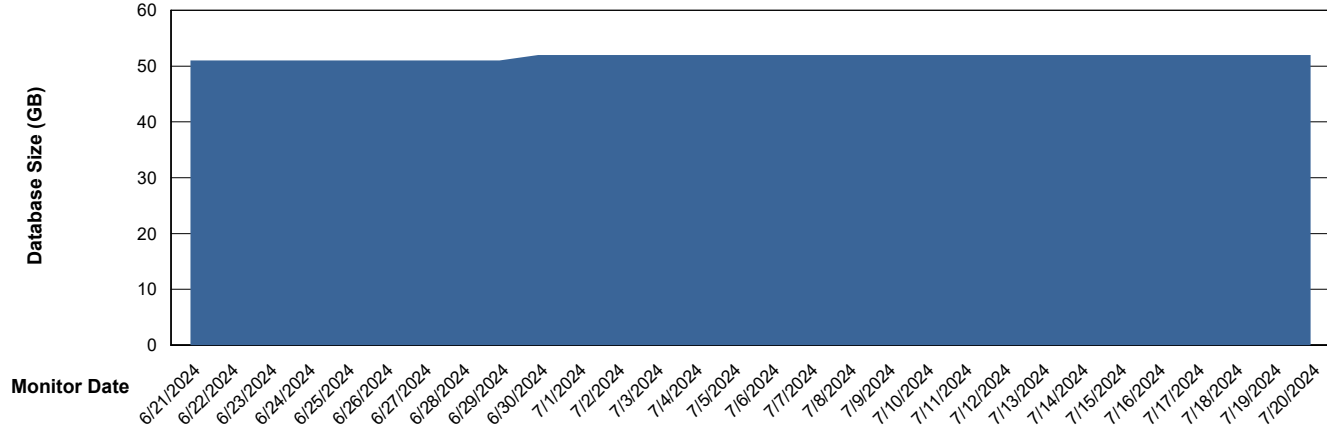

DATABASE SIZE HUE_PRD_S-ORABI2_ABS1

Database growth over last month