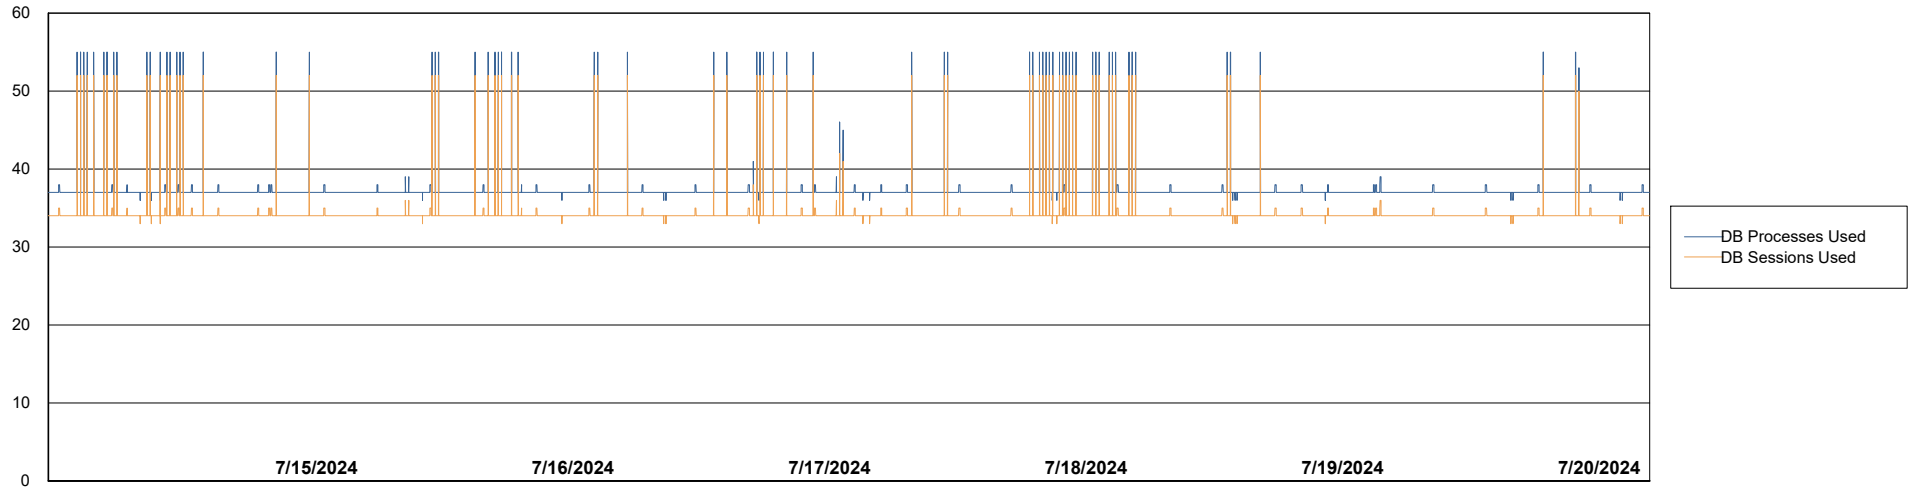

Database Performance HUE_PRD_S-ORATEST2_HSBABS1

DB Processes Max 1,000