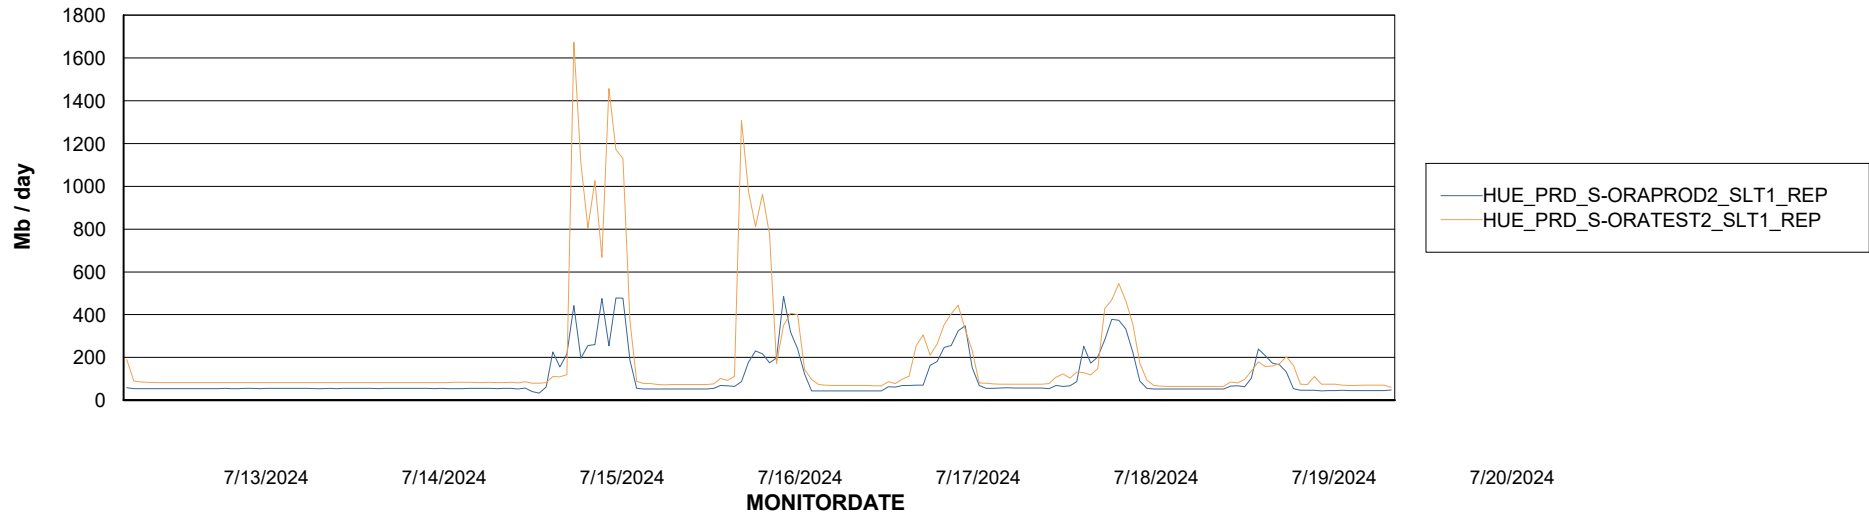

Avg memory used per ABS Server Service

Avg users per day per ABS server

Weekly SLA Customer Report

Customer HUE_Production
Database ID 154

ABSSolute Application ReportServer Services

Avg memory used per ReportServer Service