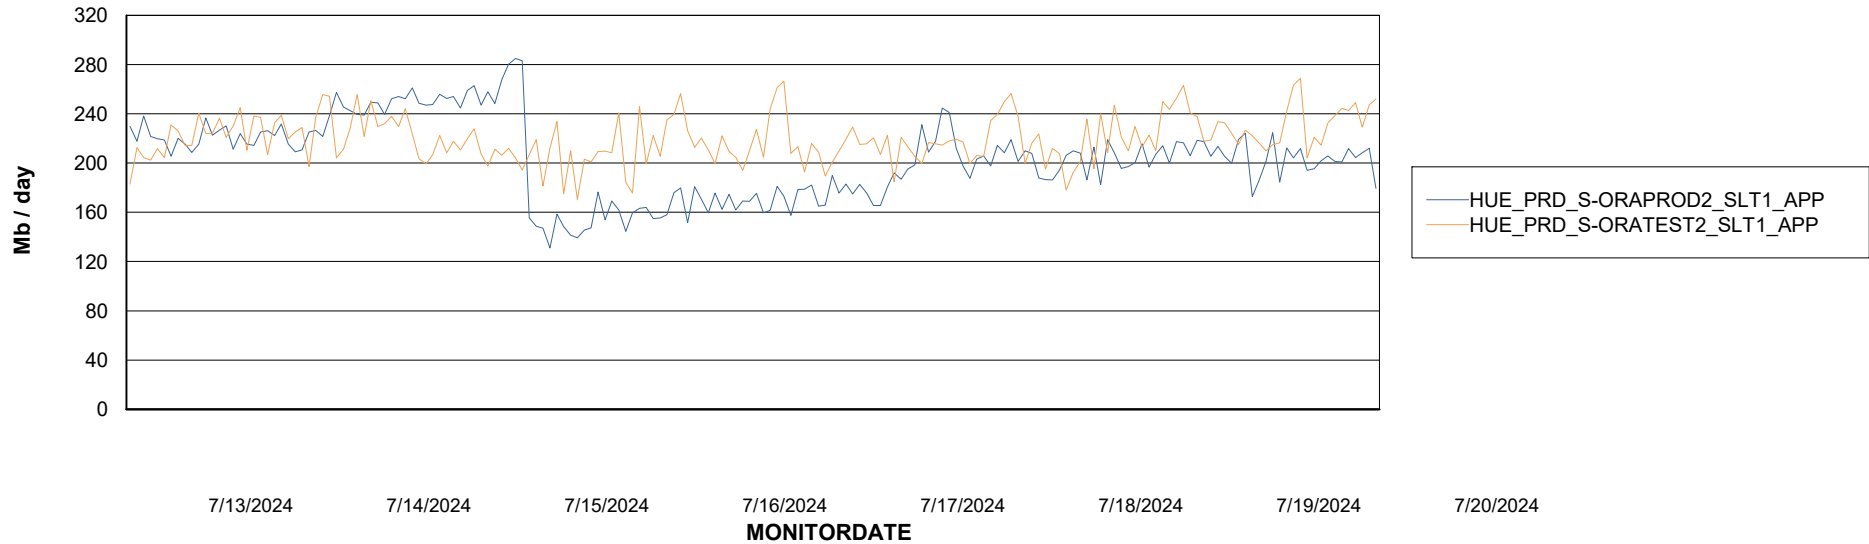

ABSSolute Application Server Services

Avg memory used per ABS Server Service