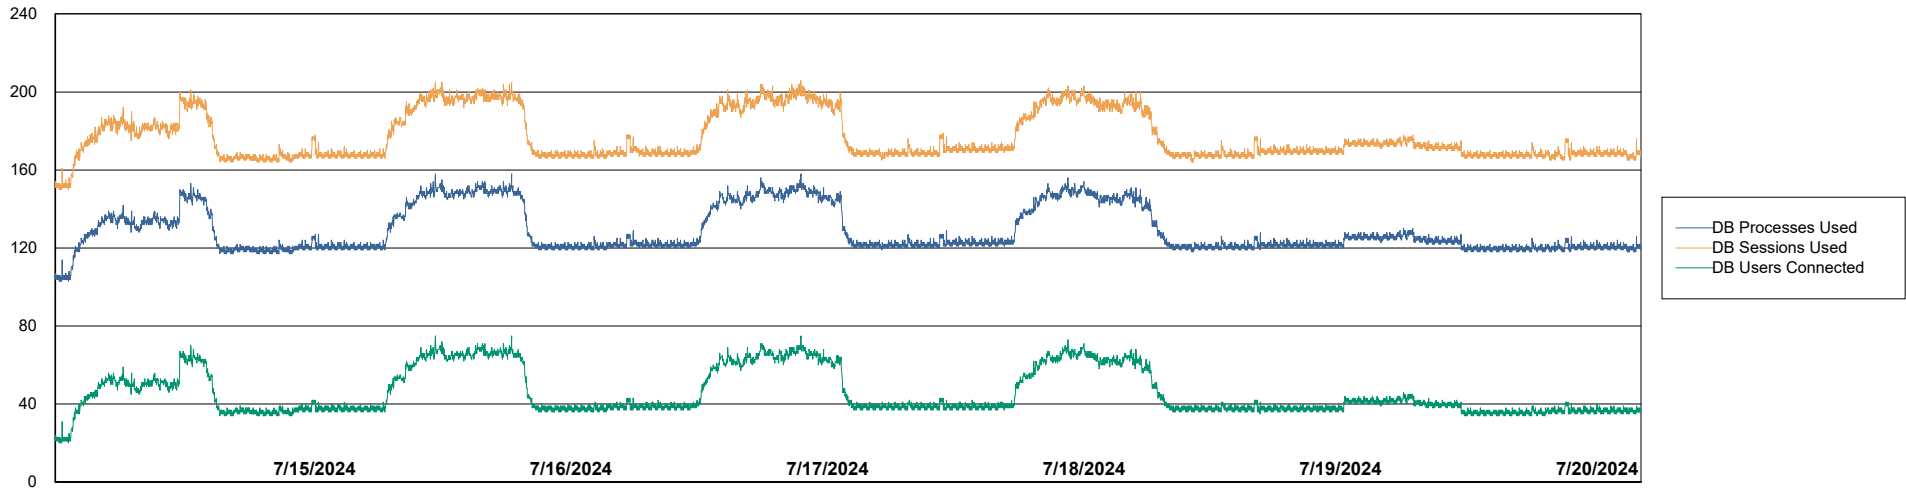

Weekly SLA Customer Report

Customer HUE_Production
Database ID 154

Database Performance HUE_PRD_S-ORABI2_ABS1

Weekly SLA Customer Report

Customer HUE_Production
Database ID 154

Database Performance HUE_PRD_S-ORAPROD2_ABS1