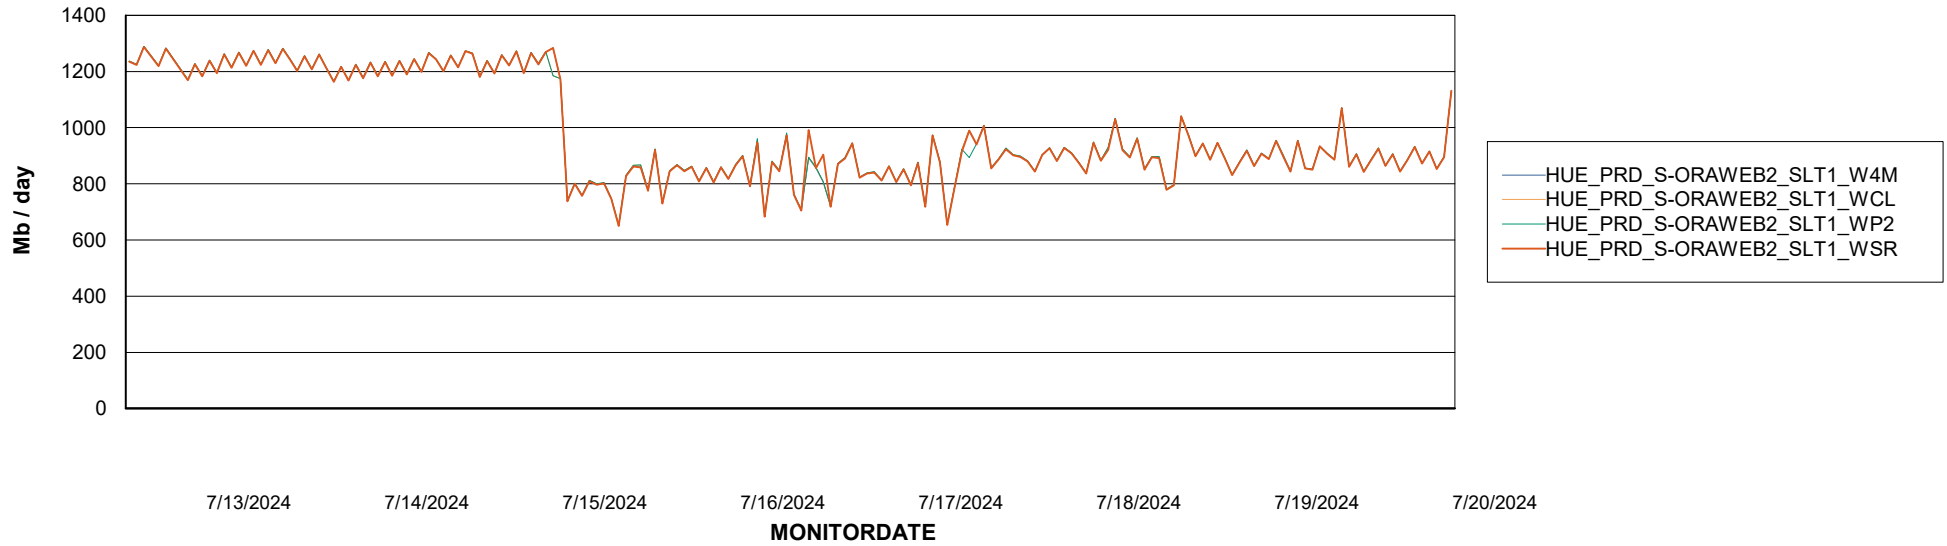

ABSSolute Web Component Services

Avg memory used per ABS Web component