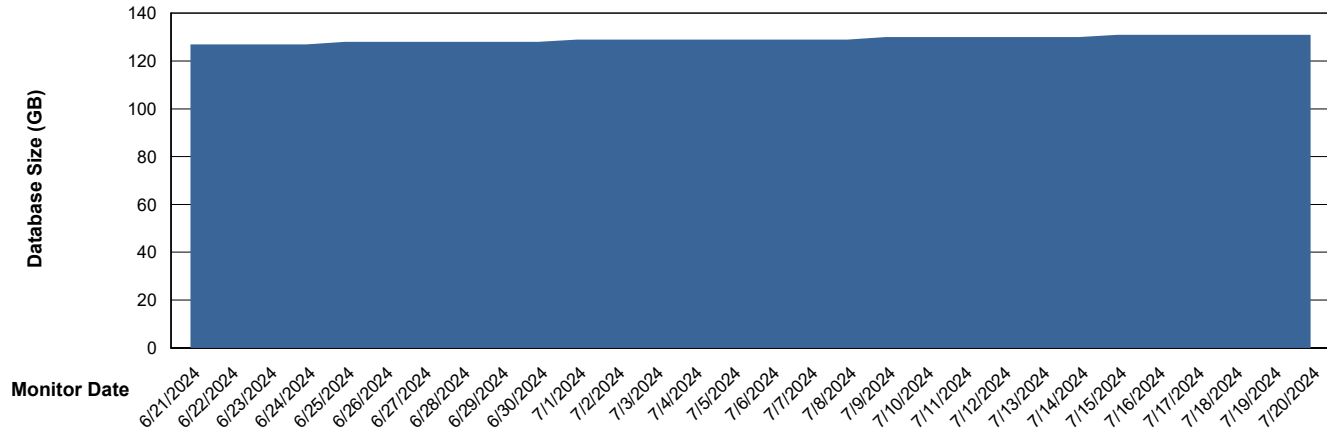

DATABASE SIZE HUE_PRD_S-ORAPROD2_ABS1

Database growth over last month