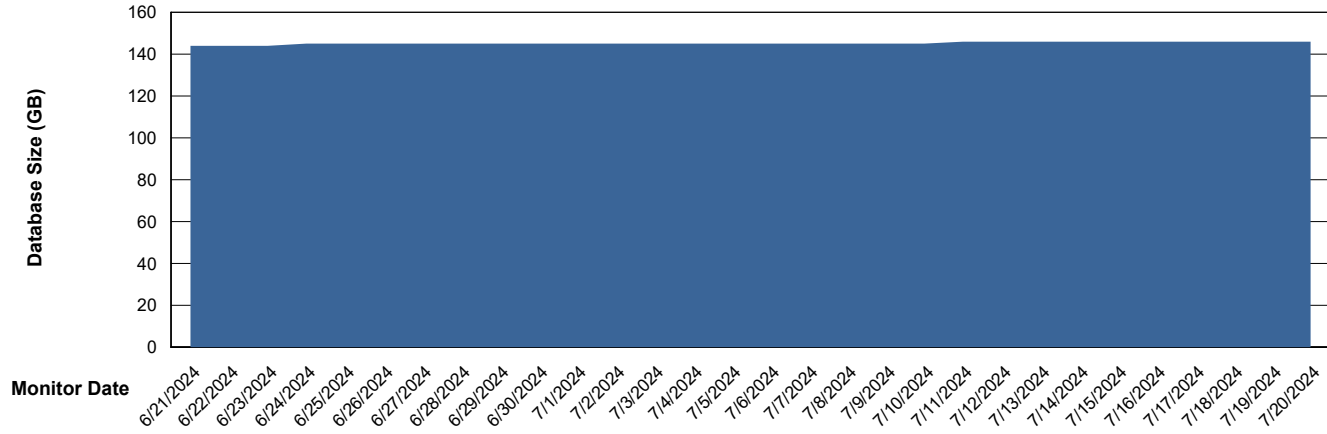

Weekly SLA Customer Report

Customer EUT_Production
Database ID 114

Database Performance EUT_EUP_PRD_URVINA22T_DB_ABS1

Weekly SLA Customer Report

Customer EUT_Production
Database ID 114

Database Performance EUT_URM_PRD_URVINA26_DB_ABS1

Weekly SLA Customer Report

Customer EUT_Production
Database ID 114

DATABASE SIZE EUT_EUP_PRD_URVINA22T_DB_ABS1

Database growth over last month

DATABASE SIZE EUT_URM_PRD_URVINA26_DB_ABS1

Database growth over last month