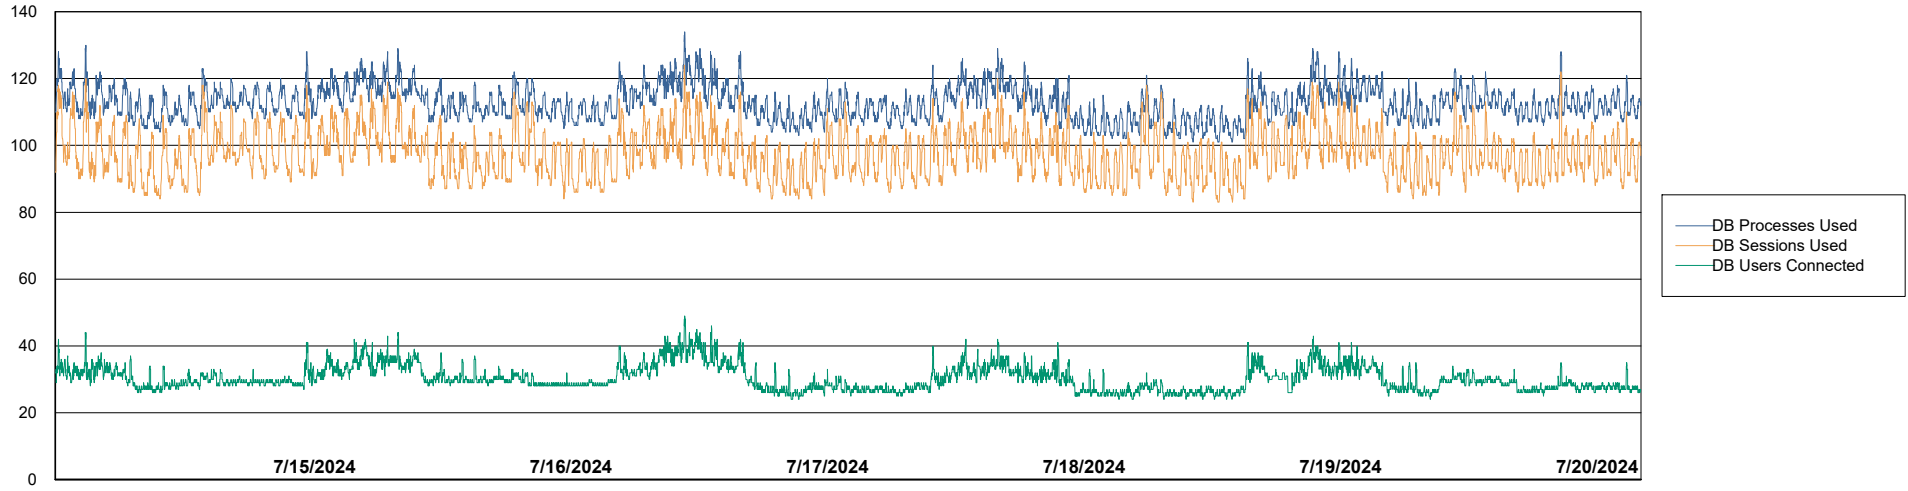

Weekly SLA Customer Report

Customer EUT_Production
Database ID 114

Database Performance EUT_EUP_PRD_URVINA22T_DB_ABS1

Weekly SLA Customer Report

Customer EUT_Production
Database ID 114

Database Performance EUT_URM_PRD_URVINA26_DB_ABS1