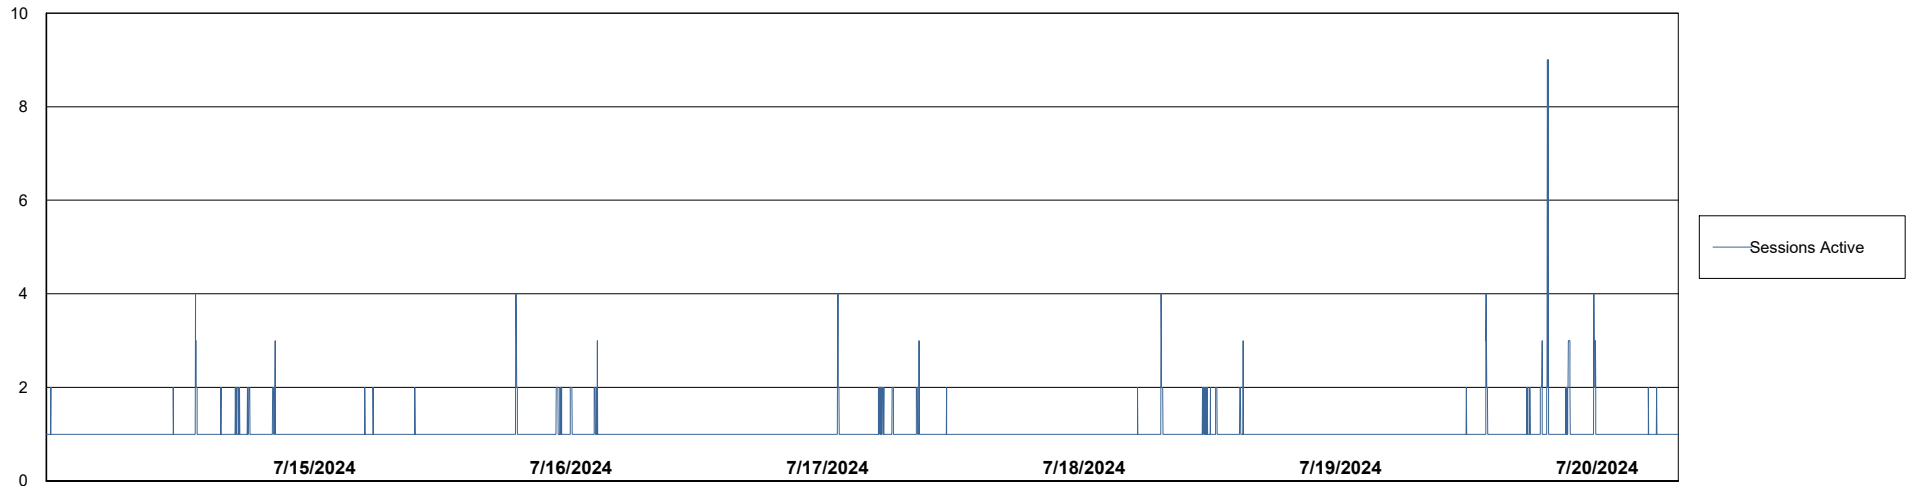

DB Processes Max 0
DB Processes Max 1,000

Weekly SLA Customer Report

Customer ELJ Production
Database ID 72

Database Performance ELJ_PRD_FRASEQXPRDDB03_ABS1

Weekly SLA Customer Report

Customer ELJ Production
Database ID 72