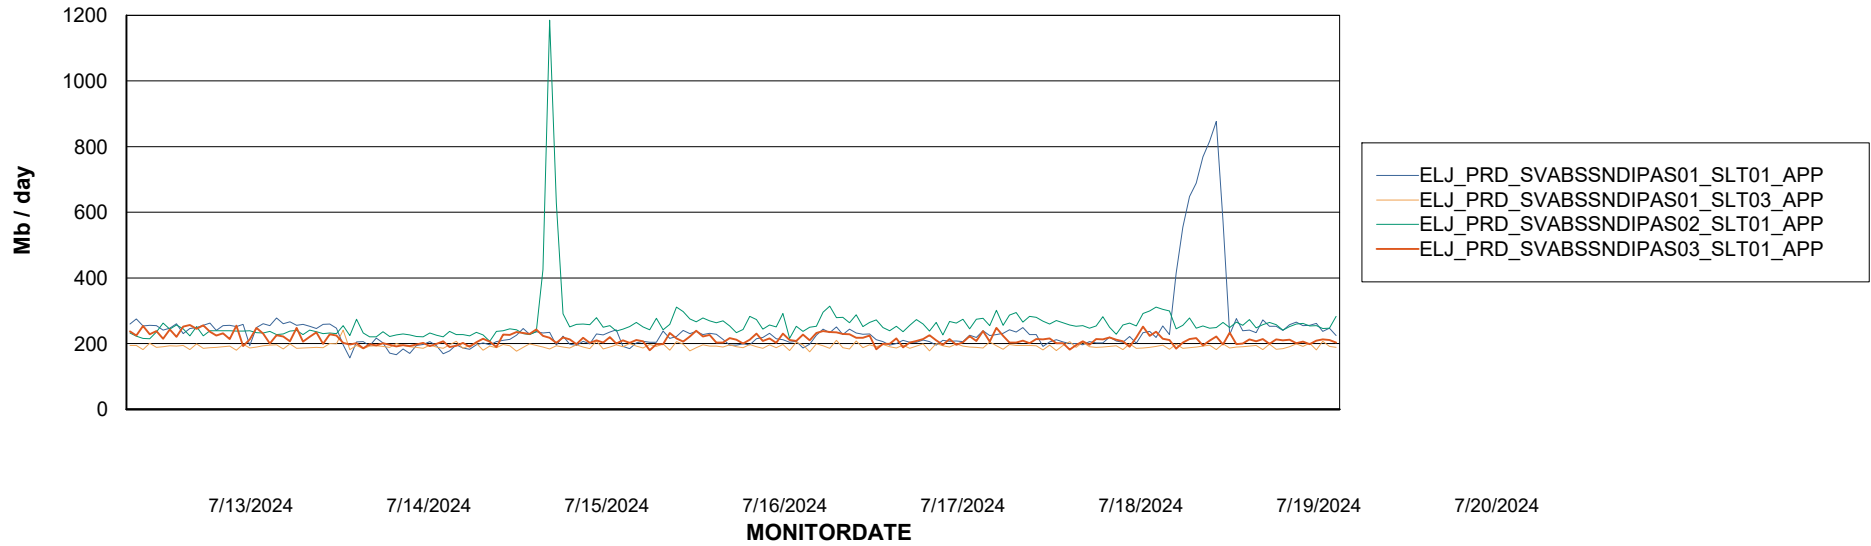

ABSSolute Application Server Services

Avg memory used per ABS Server Service