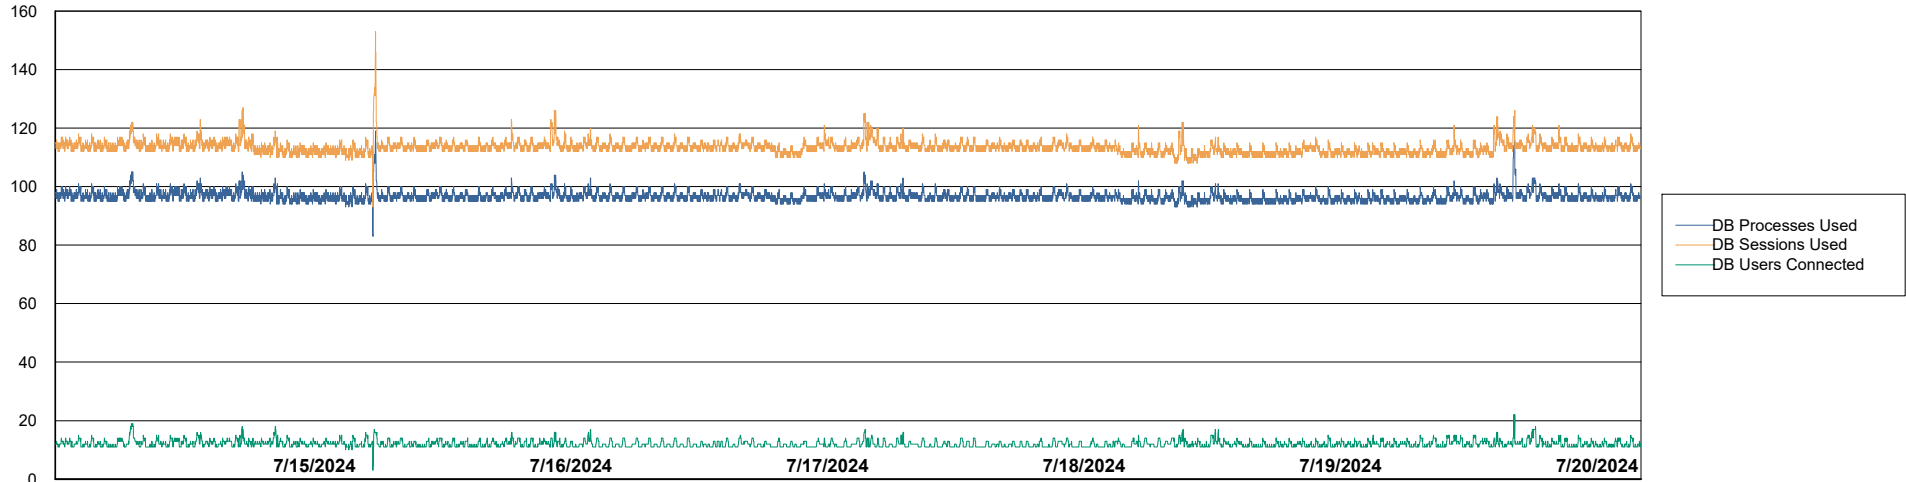

DB Processes Max 0
DB Processes Max 1,000

Weekly SLA Customer Report

Customer ELJ Production
Database ID 72

Database Performance ELJ_PRD_FRASEQXPRDDB03_ABS1

Weekly SLA Customer Report

Customer ELJ Production
Database ID 72