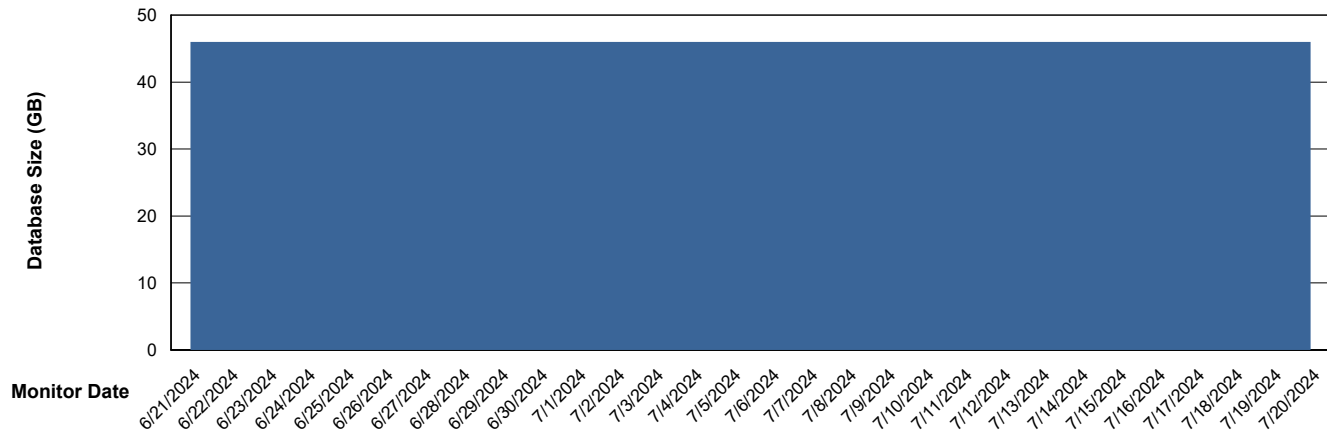

DATABASE SIZE ELJ_PRD_FRASEQXPRDDB03_ABS1

Database growth over last month