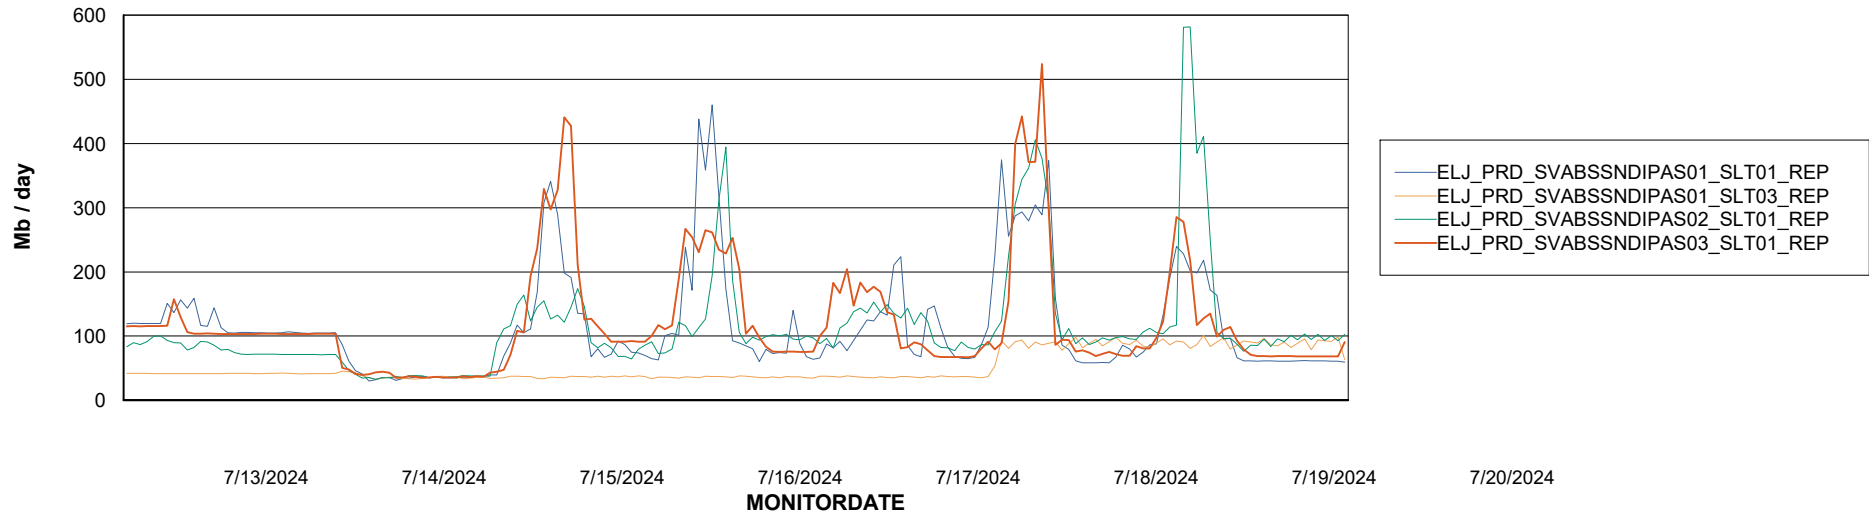

Avg memory used per ABS Server Service

Avg users per day per ABS server

Weekly SLA Customer Report

Customer ELJ Production
Database ID 72

ABSSolute Application ReportServer Services

Avg memory used per ReportServer Service