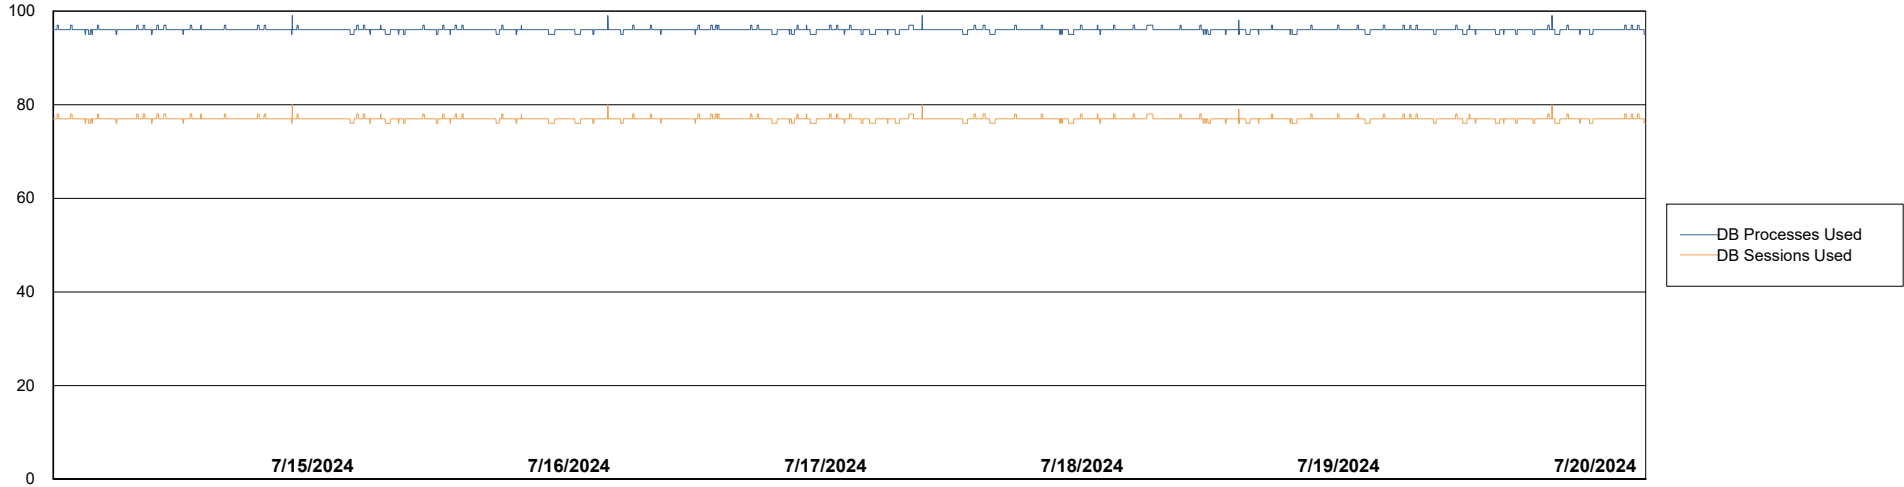

Database Performance ELJ_PRD_FRASEQXPRDDB02_HSBABS1

DB Processes Max 0
DB Processes Max 1,000