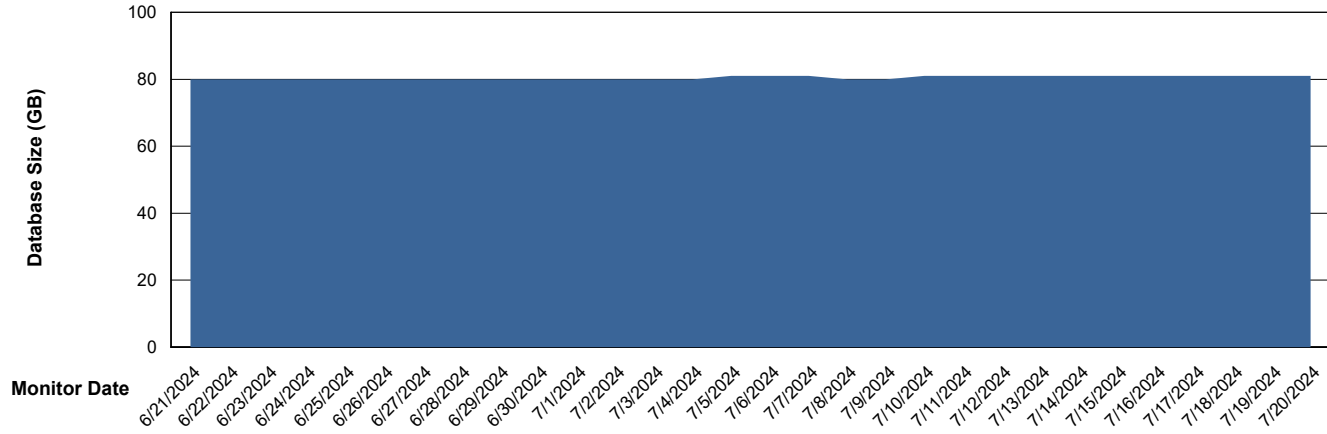

DATABASE SIZE ELJ_PRD_FRASEQXPRDDB01_ABS1

Database growth over last month