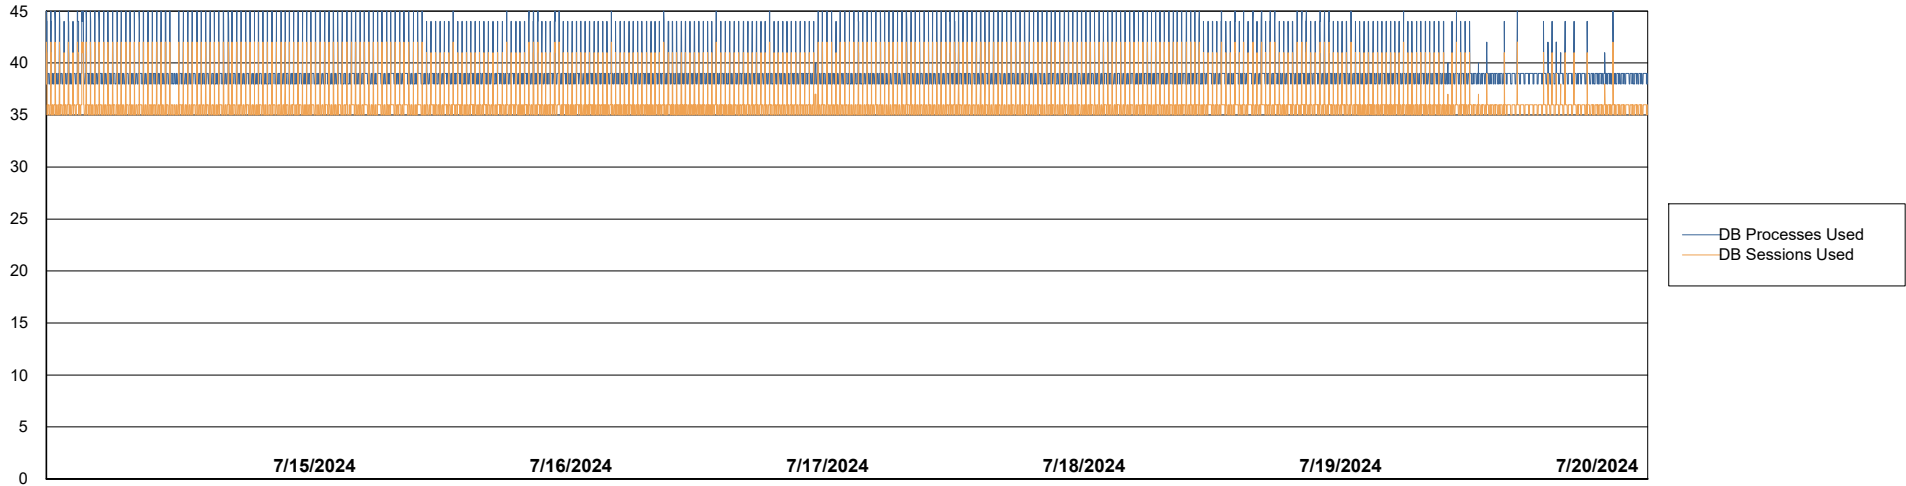

Database Performance ELI_PRD_FRASINTQUADB01_HSBABS1

DB Processes Max 1,000