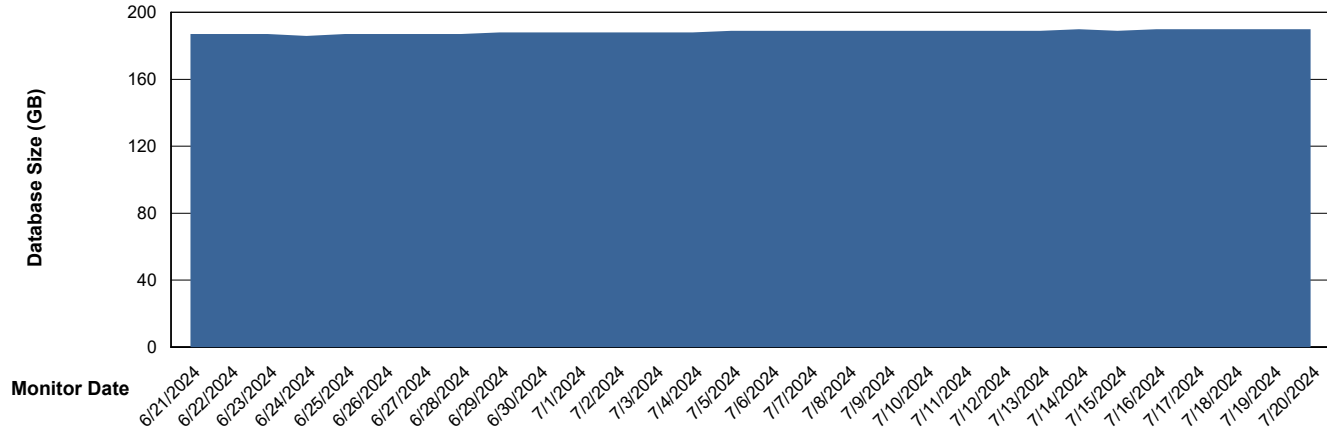

DATABASE SIZE ELI_PRD_FRASEQXPRDDB04-BI_ABS1

Database growth over last month