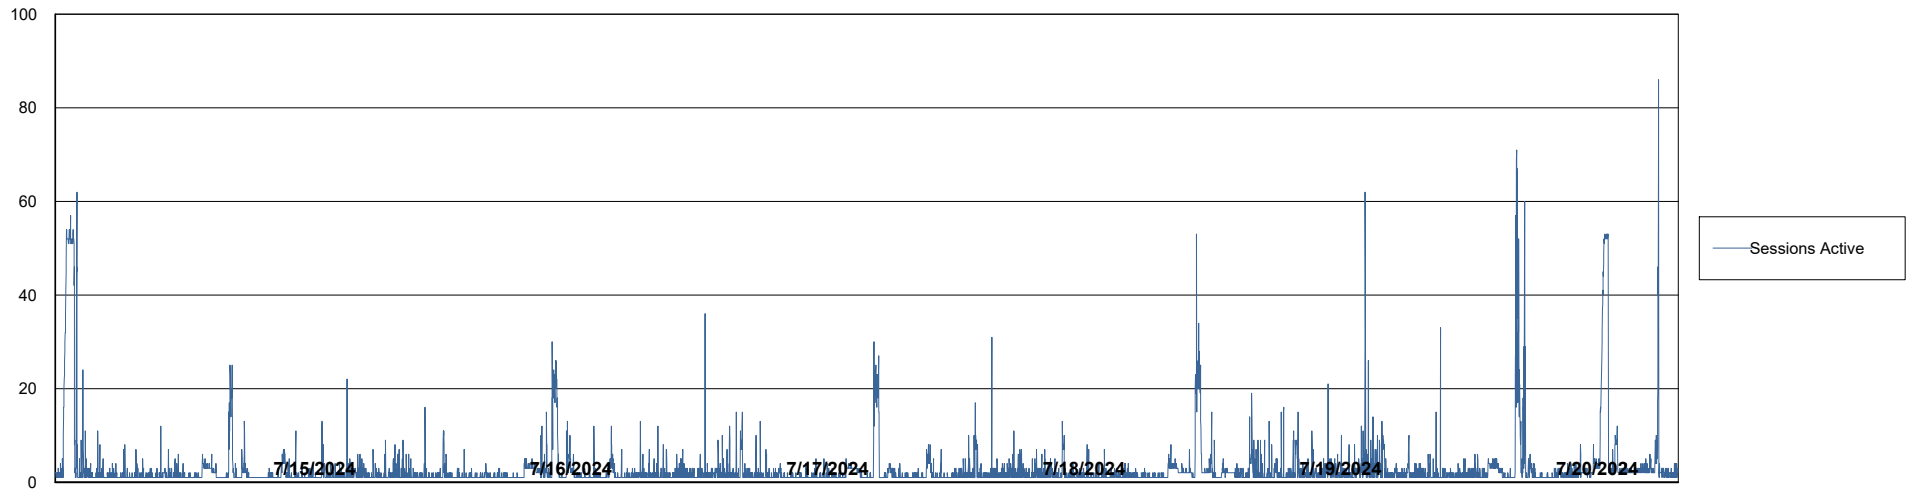

Database Performance ELI_PRD_FRASINTPRDDB01_ABS1