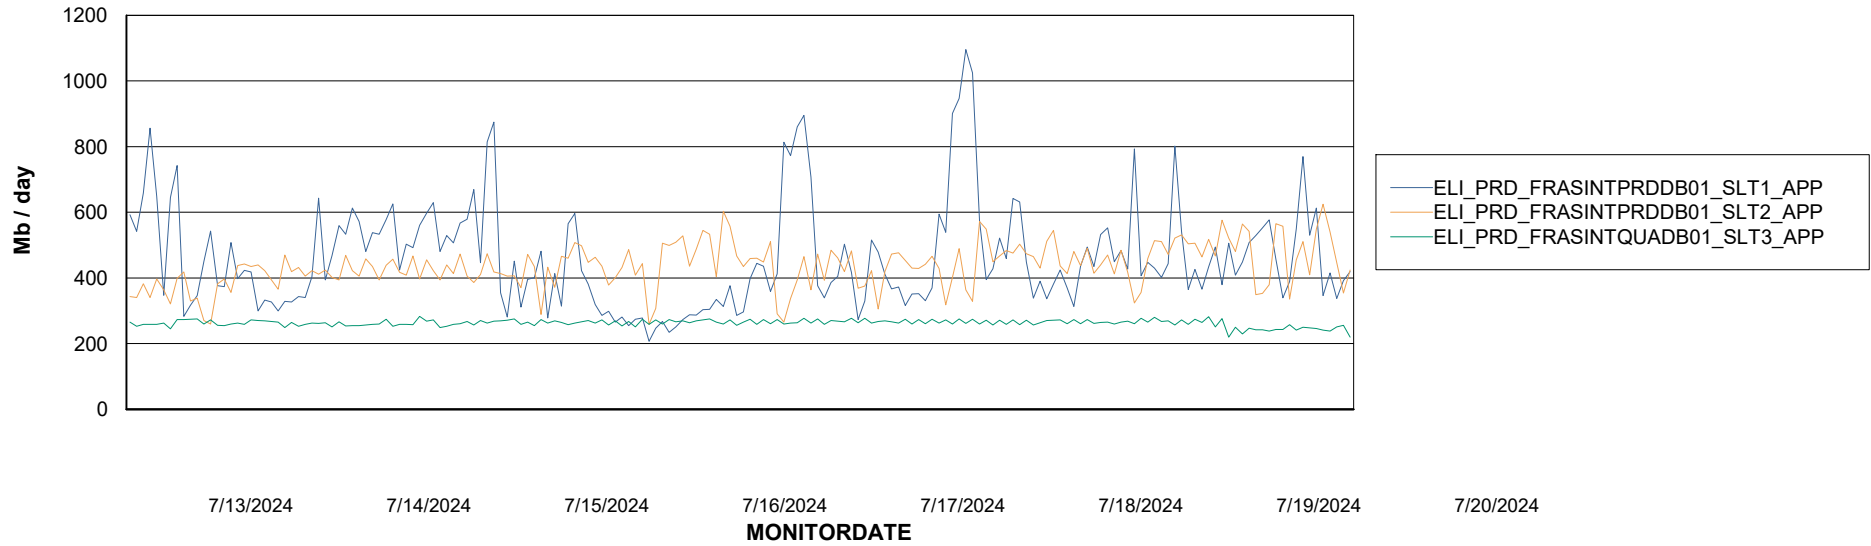

ABSSolute Application Server Services

Avg memory used per ABS Server Service