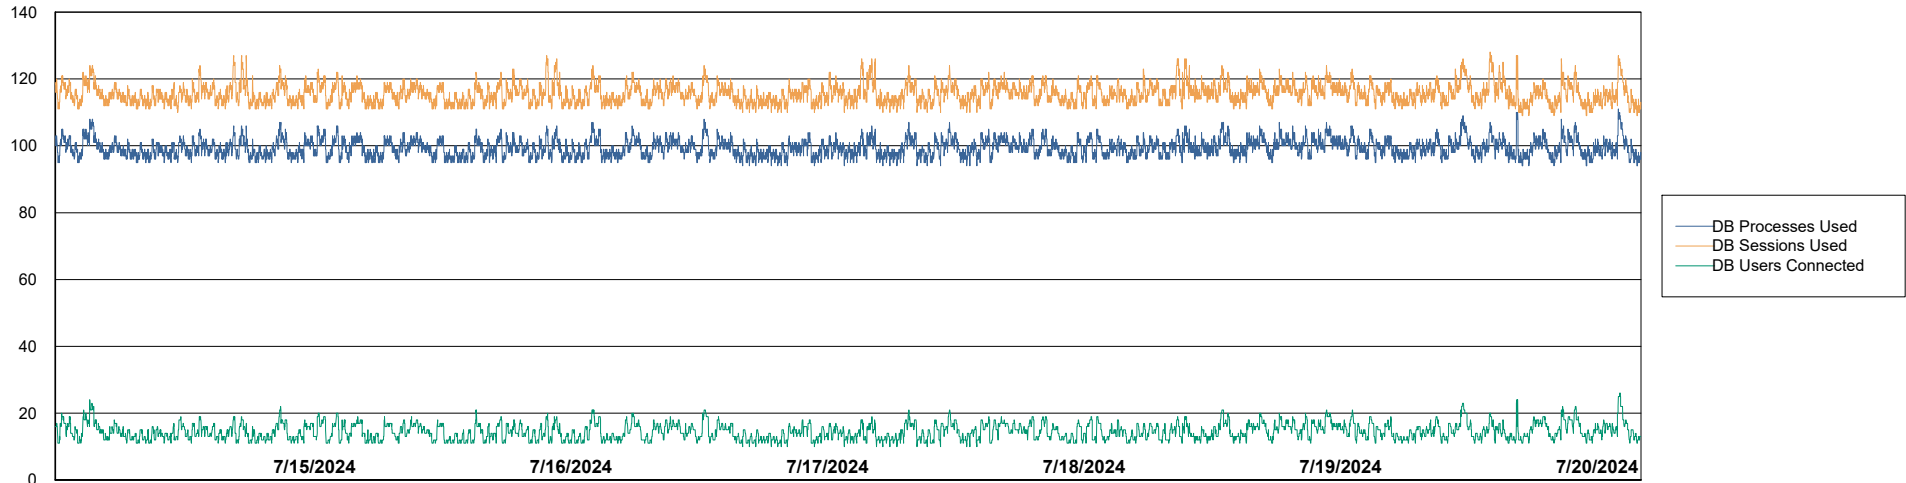

Database Performance ELI_PRD_FRASEQXPRDDB04-BI_ABS1