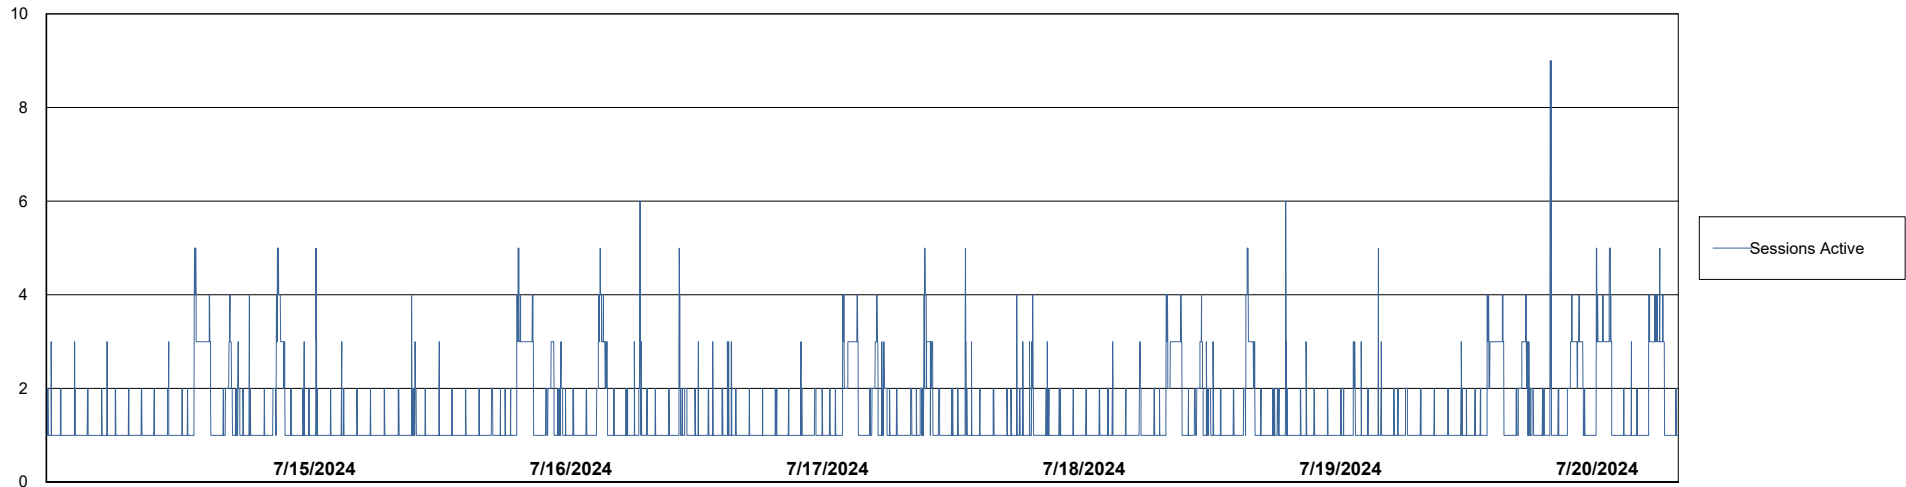

Database Performance ELI_PRD_FRASEQXPRDDB04-BI_ABS1