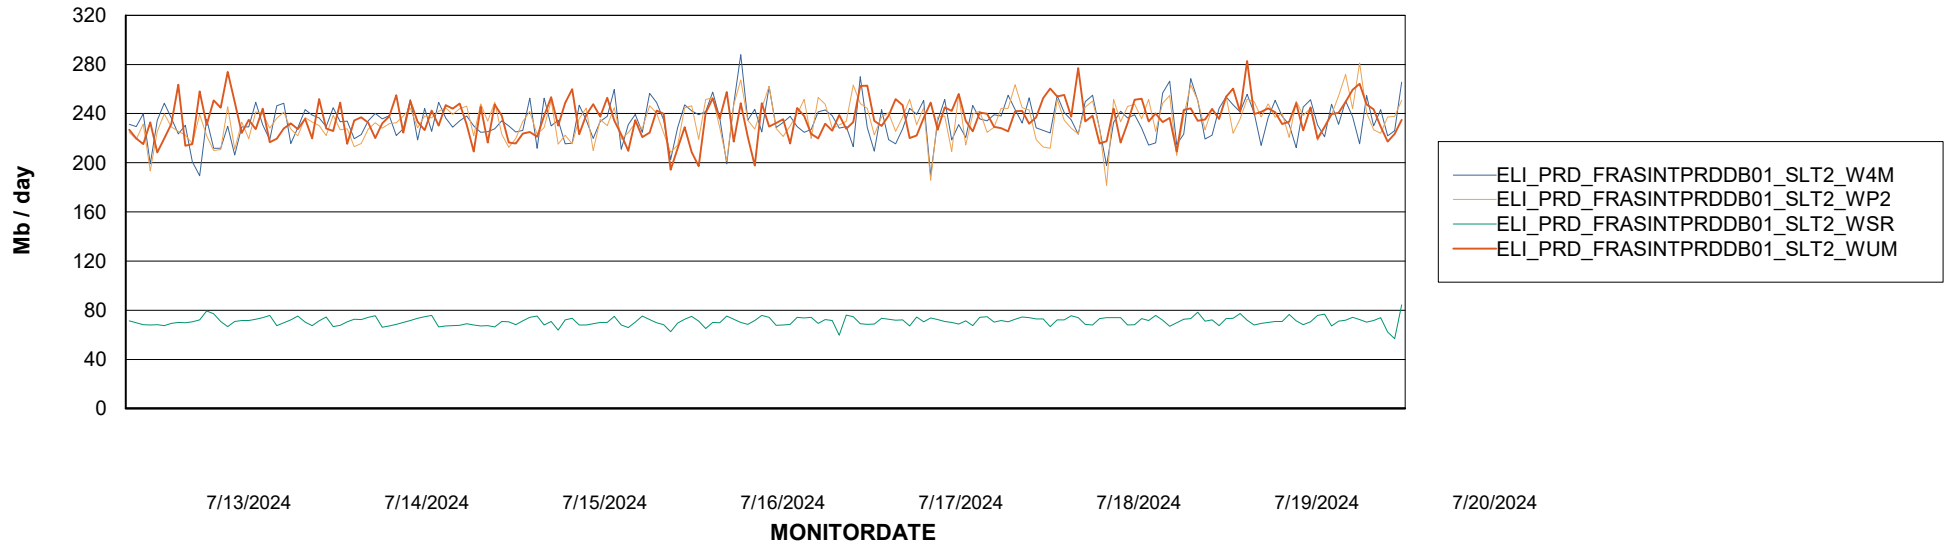

ABSSolute Web Component Services

Avg memory used per ABS Web component