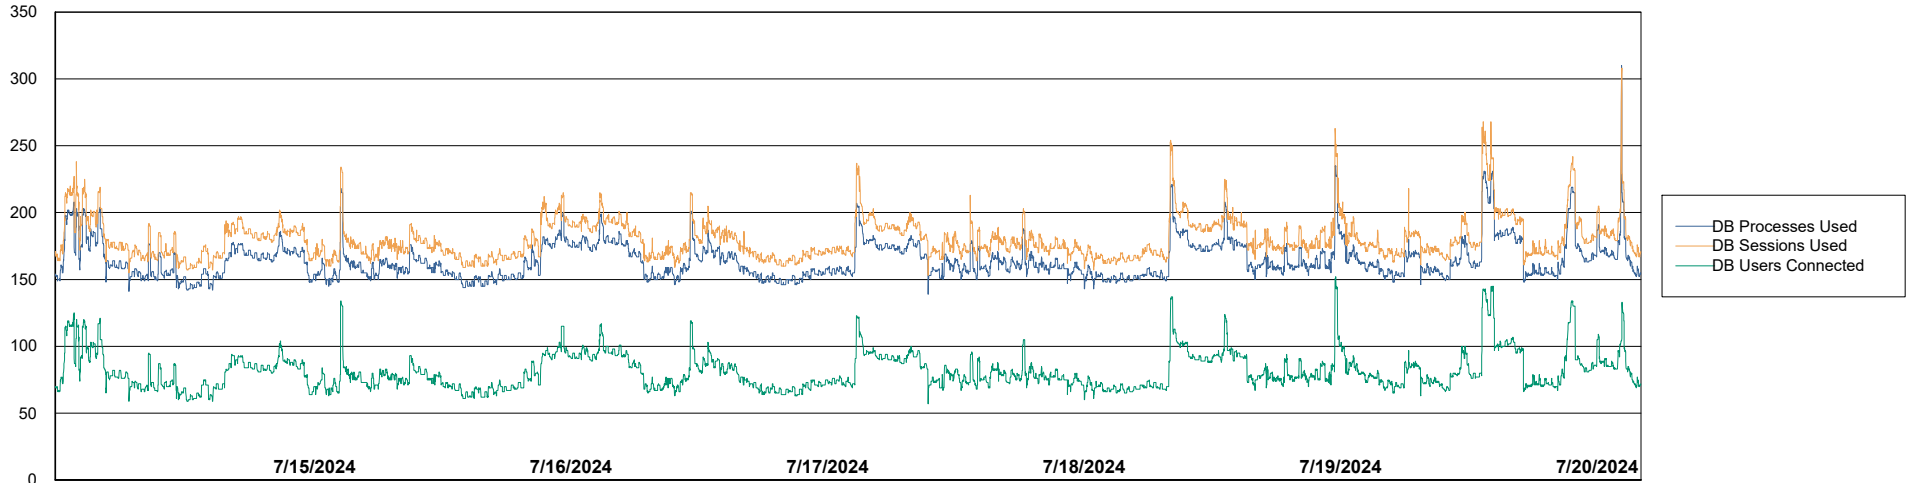

Database Performance ELI_PRD_FRASINTPRDDB01_ABS1