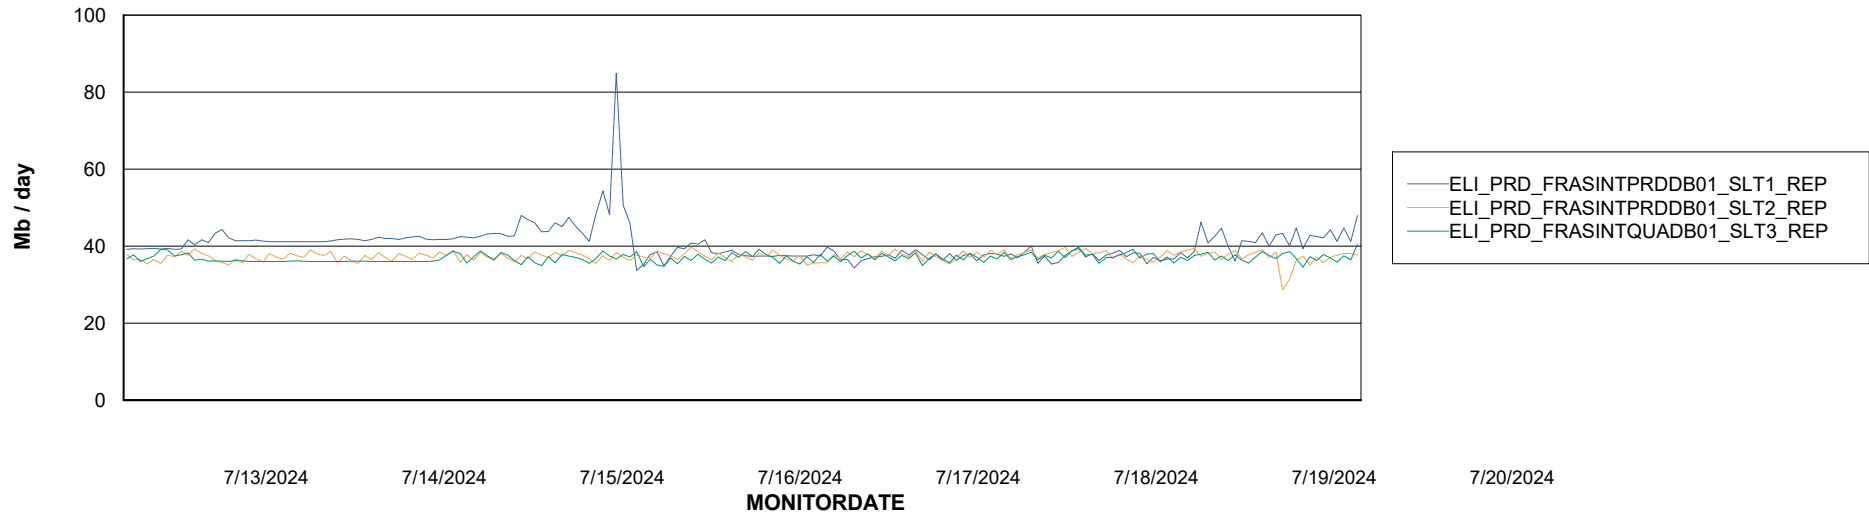

ABSSolute Application ReportServer Services

Avg memory used per ReportServer Service