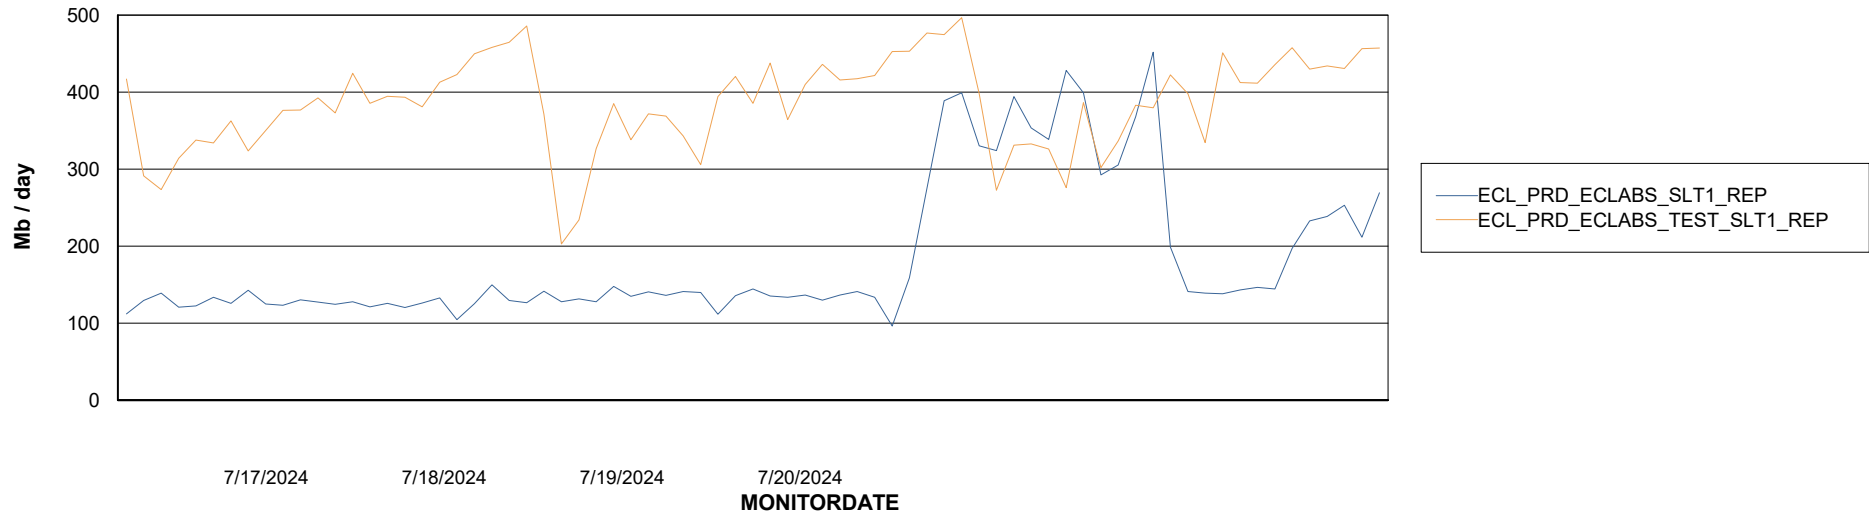

Avg memory used per ABS Server Service

Avg users per day per ABS server

Weekly SLA Customer Report

Customer ECL_Production
Database ID 156

ABSSolute Application ReportServer Services

Avg memory used per ReportServer Service