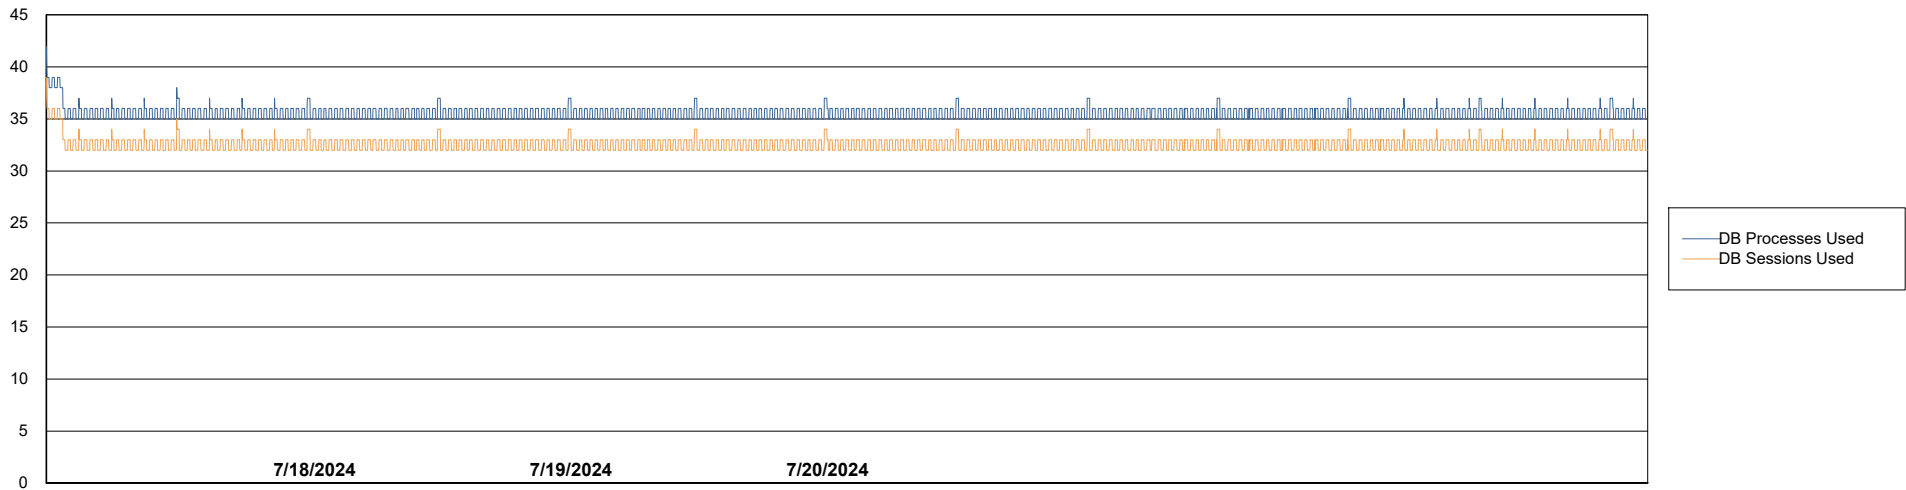

Database Performance ECL_PRD_ECLABS-TEST_HSBABS1

DB Processes Max 1,000