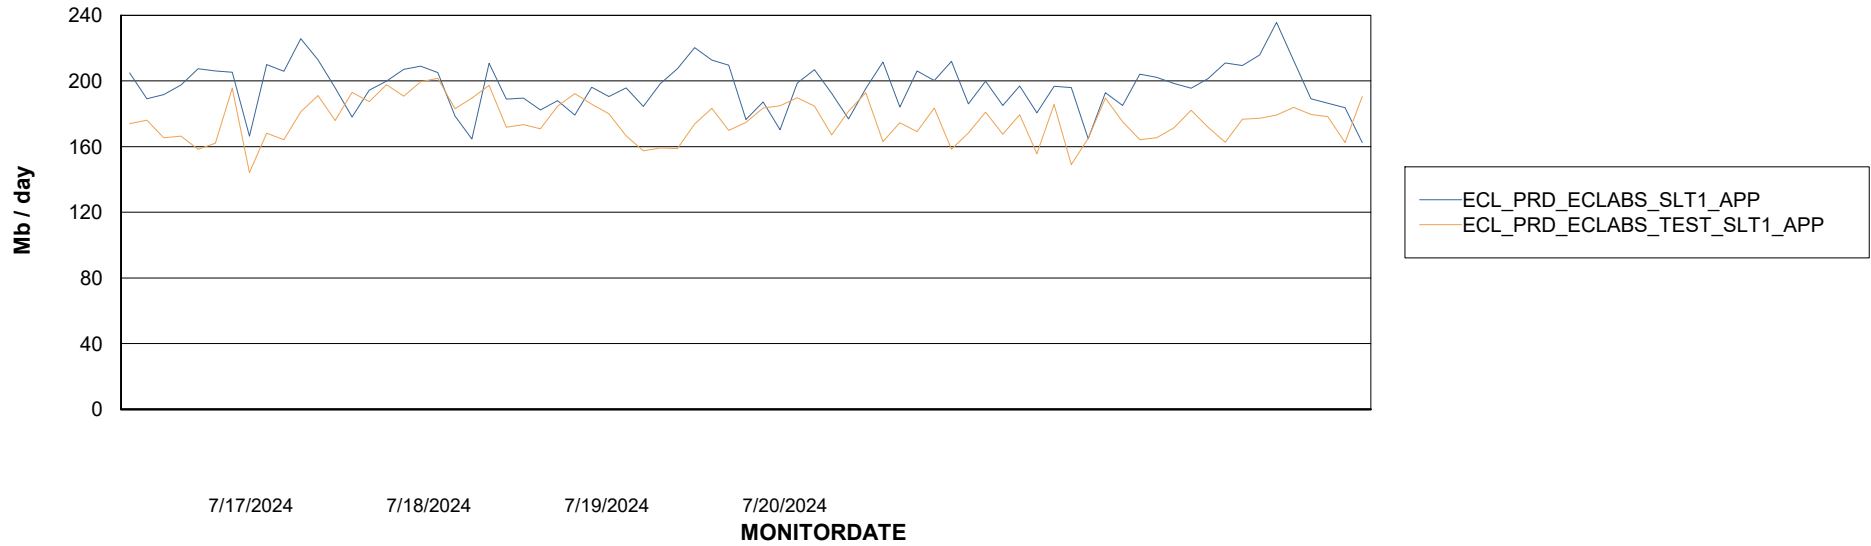

ABSSolute Application Server Services

Avg memory used per ABS Server Service