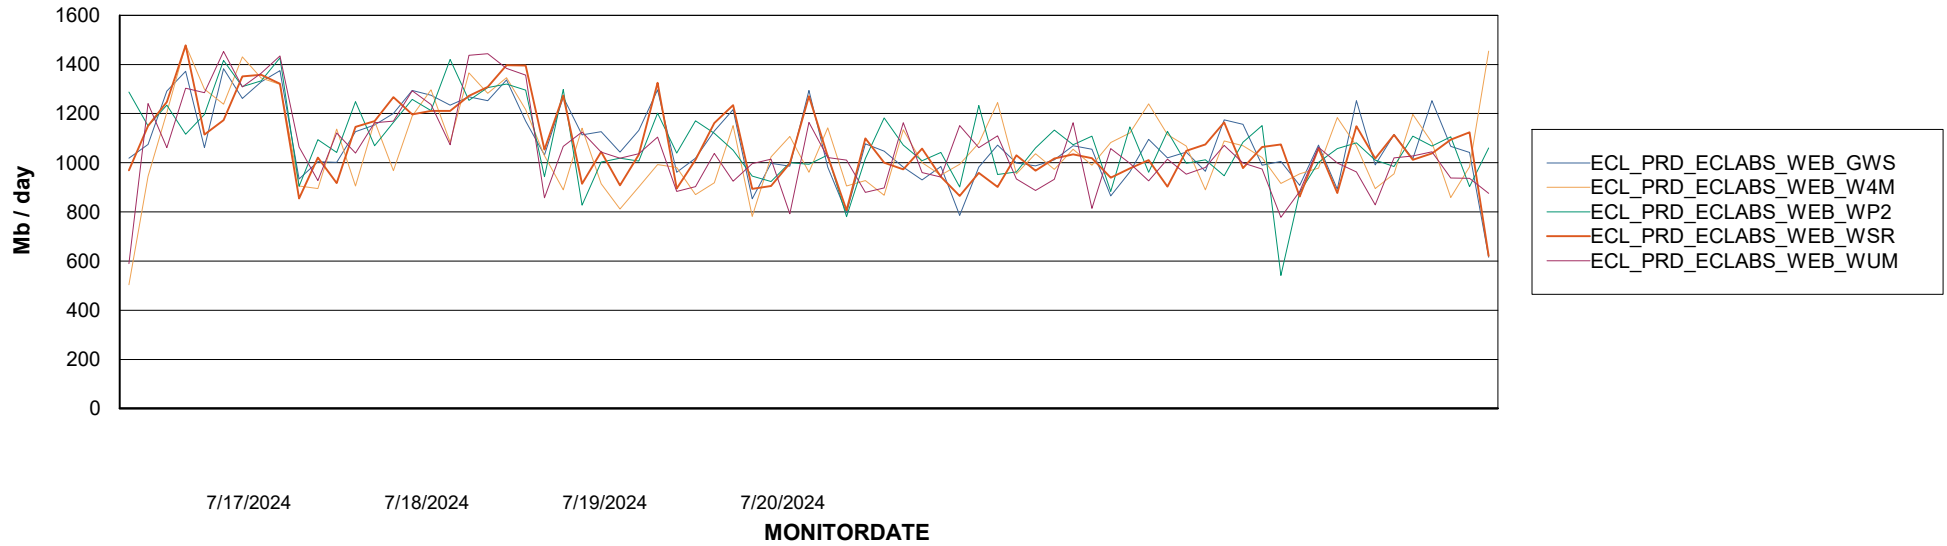

ABSolute Web Component Services

Avg memory used per ABS Web component