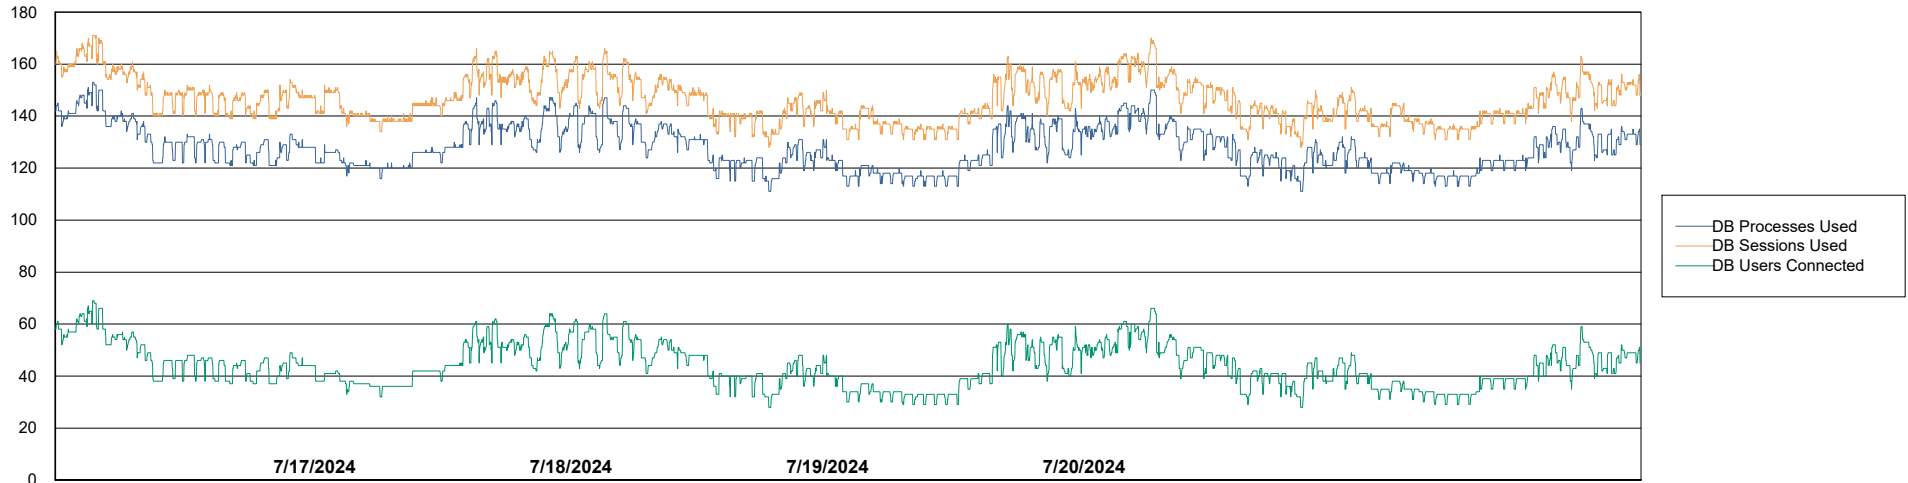

Weekly SLA Customer Report

Customer ECL_Production
Database ID 156

Harddisk Usage ECL_PRD_ECLABS-WEB

	Free disk space on C: (%)	Total disk space on C: (Gb)	Used disk space on C: (Gb)
7/20/2024	31	99	69
7/19/2024	31	99	69
7/18/2024	31	99	69
7/17/2024	30	99	69

Weekly SLA Customer Report

Customer ECL_Production
Database ID 156

Database Performance ECL_PRD_ECLABS_ABS1

Weekly SLA Customer Report

Customer ECL_Production
Database ID 156

Database Performance ECL_PRD_ECLABS-TEST_HSBABS1