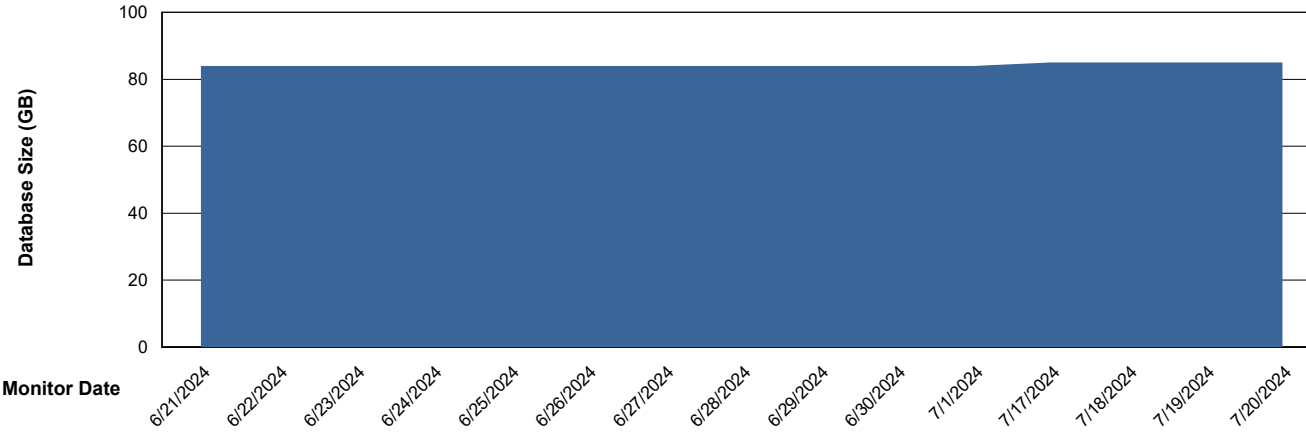

DB Processes Max 1,000

Weekly SLA Customer Report

Customer ECL_Production
 Database ID 156

DATABASE SIZE ECL_PRD_ECLABS_ABS1

Database growth over last month

Database Tablespace ECL_PRD_ECLABS_ABS1

Date	Tablespace Name	Filesize (Gb)	Usedsize (Gb)	Percentage free
7/20/2024	ABSDATA	81	61	25
	INDX	10	7	31
7/19/2024	ABSDATA	81	61	25
	INDX	10	7	31
7/18/2024	ABSDATA	81	61	25
	INDX	10	7	31
7/17/2024	ABSDATA	81	61	25
	INDX	10	7	31

Weekly SLA Customer Report

Customer ECL_Production
Database ID 156

Standby Database Health ECL_Production

Recovery lag for last 7 days

Weekly SLA Customer Report

Customer ECL_Production
Database ID 156

ABSSolute Application Server Services