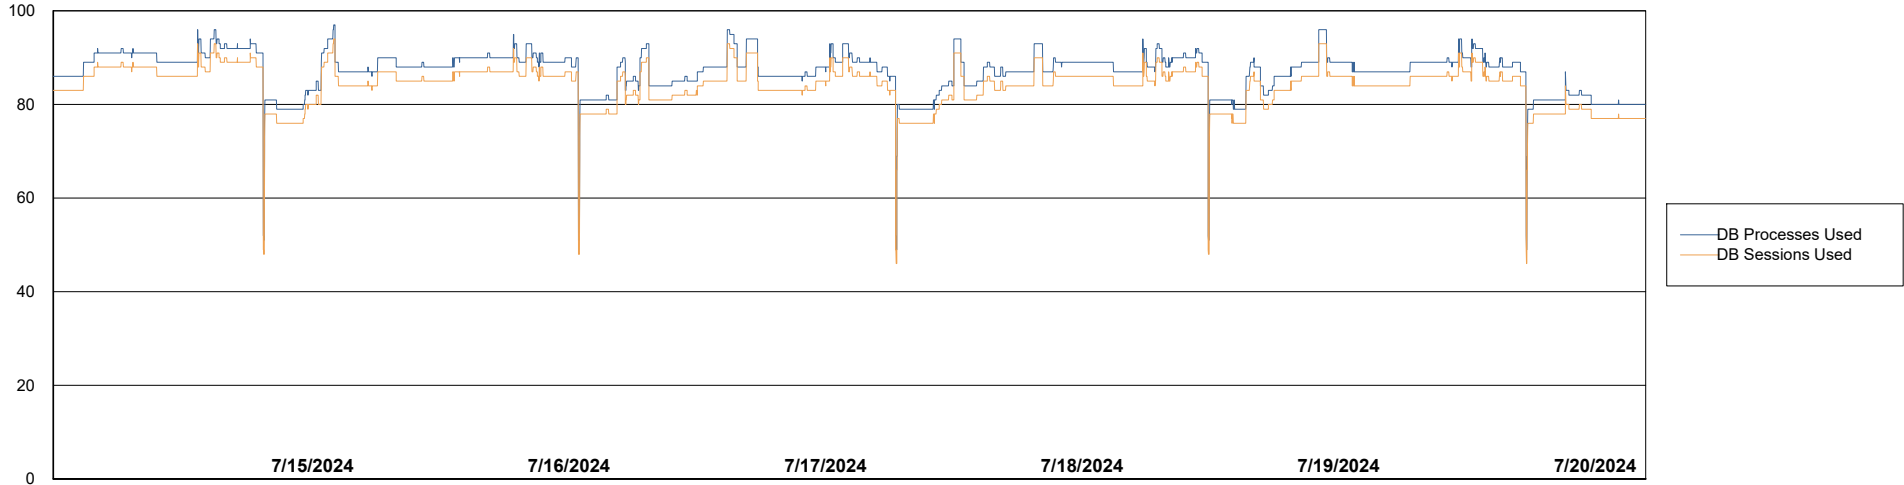

Database Performance DFD_PRD_S-S-ORACLE01-F_ABS1

DB Processes Max 600
DB Sessions Max 4