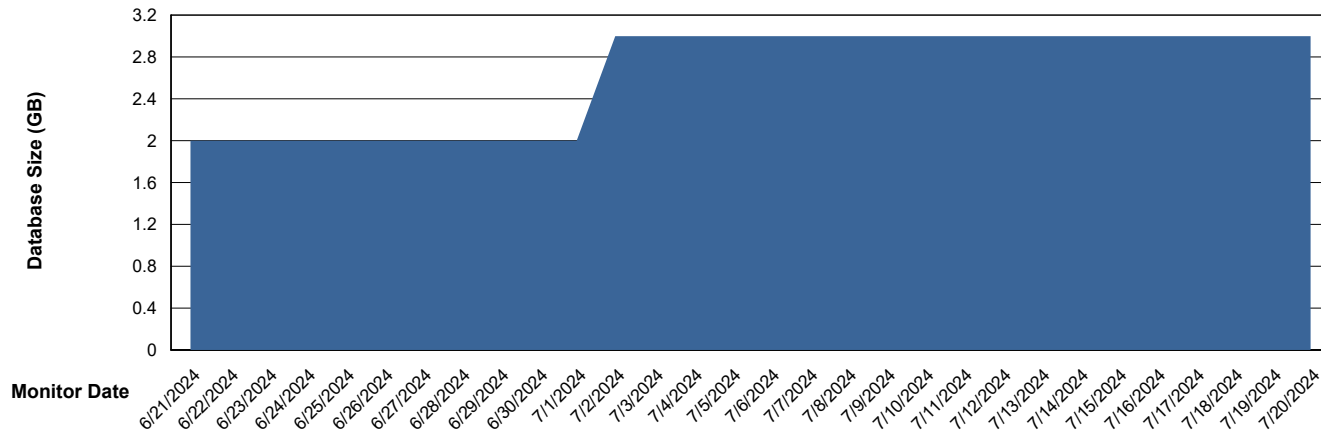

DATABASE SIZE DFD_PRD_S-S-ORACLE01-F_ABS1

Database growth over last month