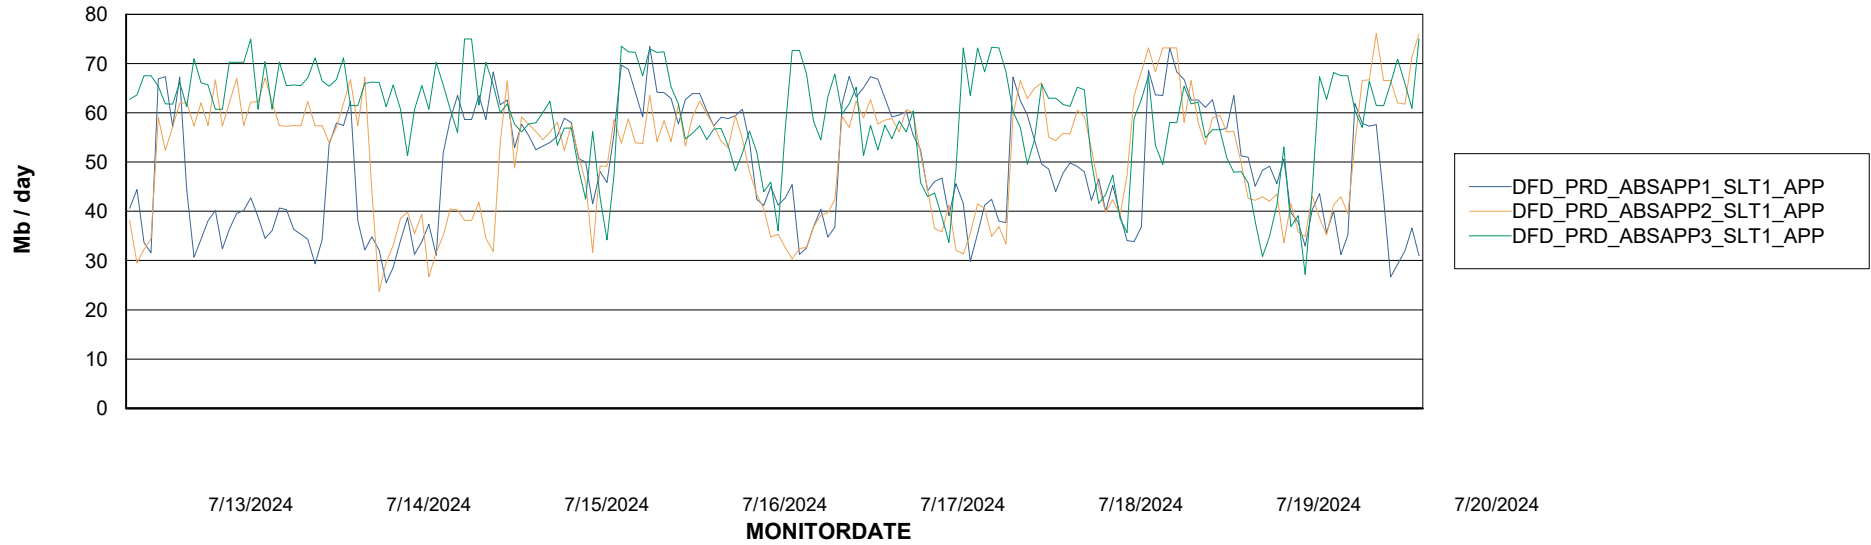

ABSSolute Application Server Services

Avg memory used per ABS Server Service