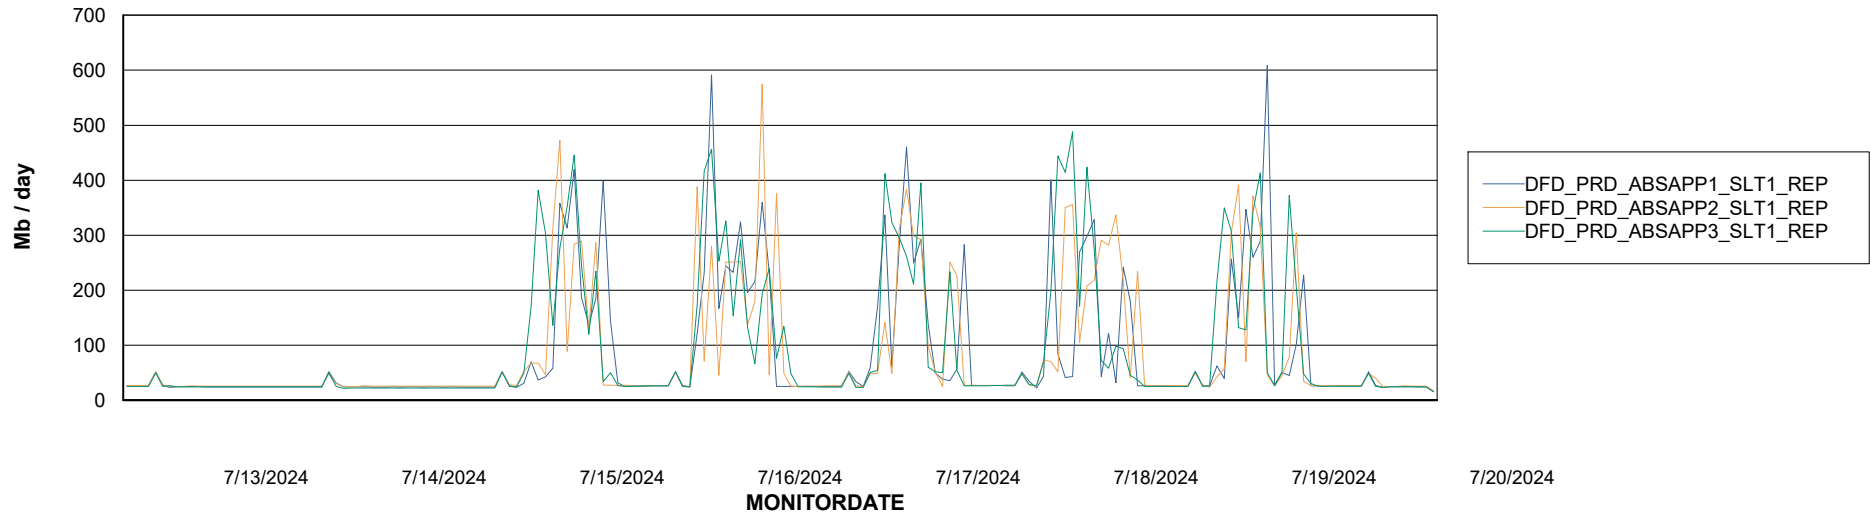

ABSSolute Application ReportServer Services

Avg memory used per ReportServer Service