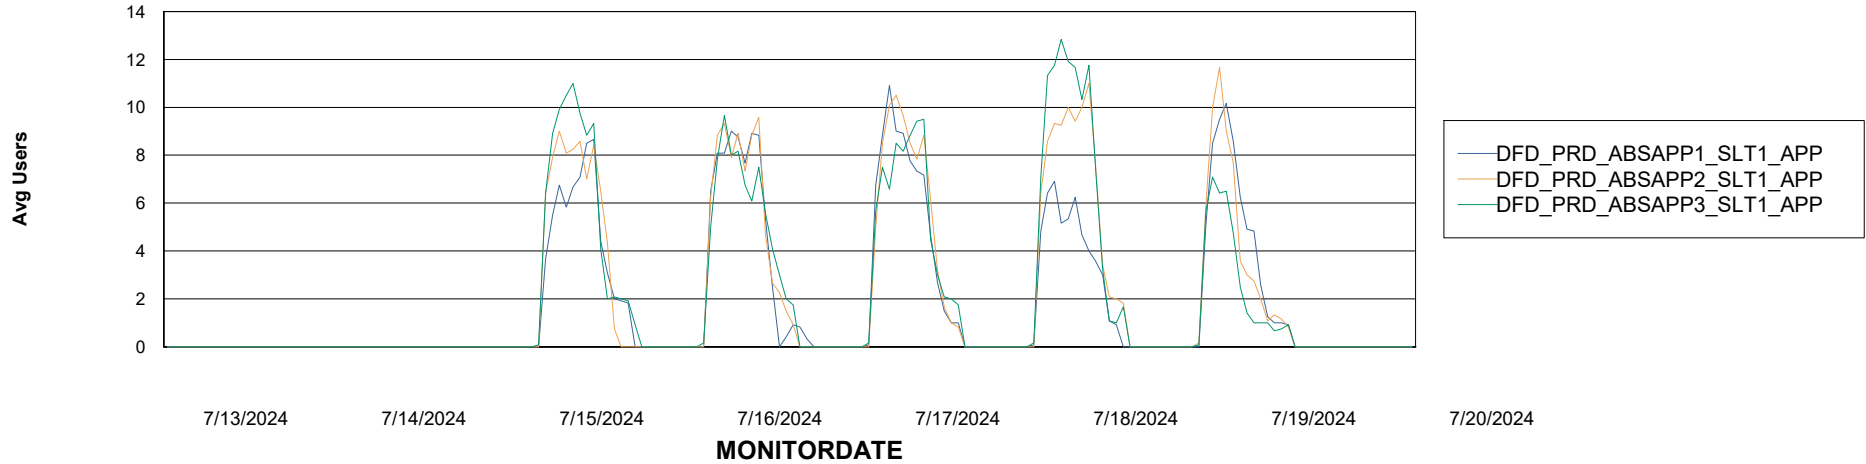

Avg users per day per ABS server