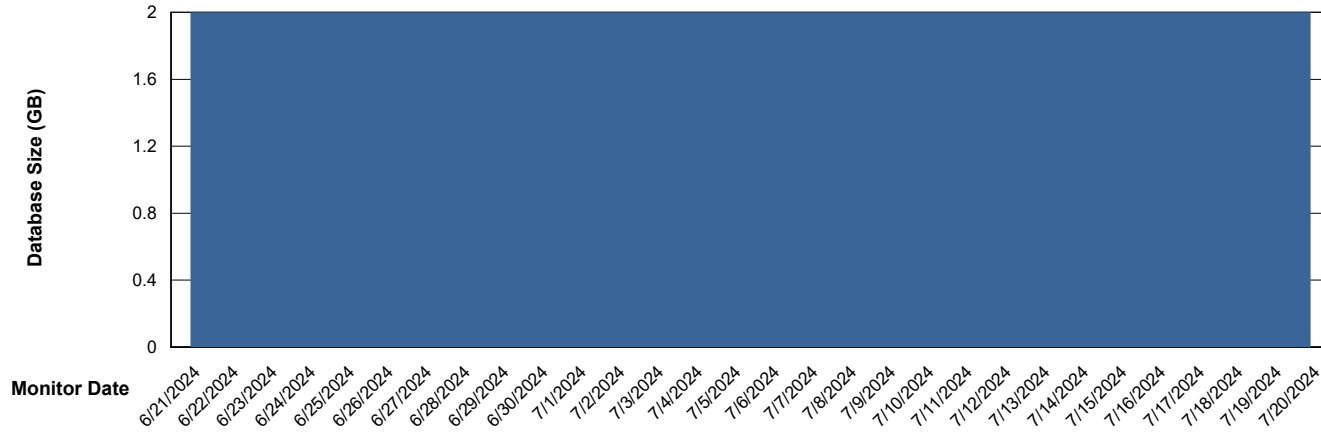

DATABASE SIZE DFD_PRD_S-S-ABSBI-V_ABS1

Database growth over last month