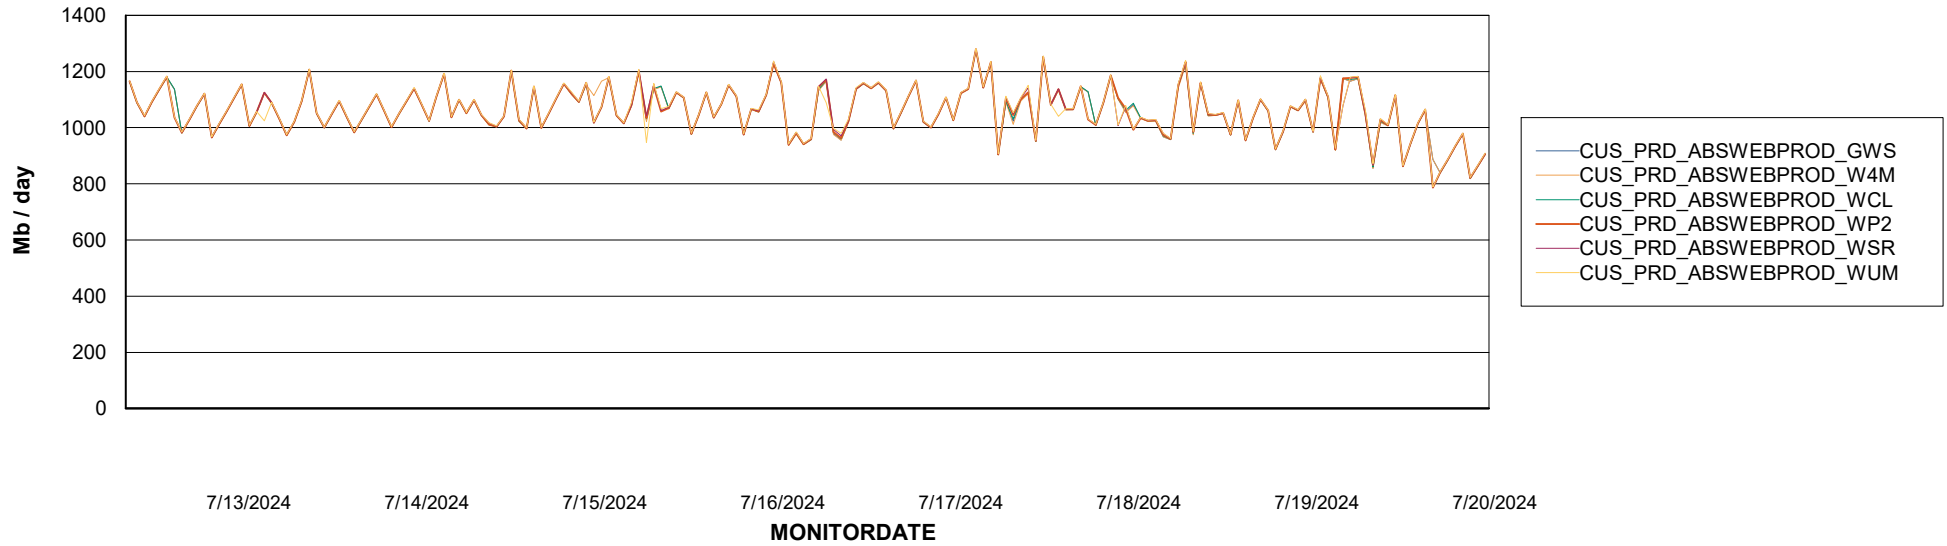

ABSSolute Web Component Services

Avg memory used per ABS Web component