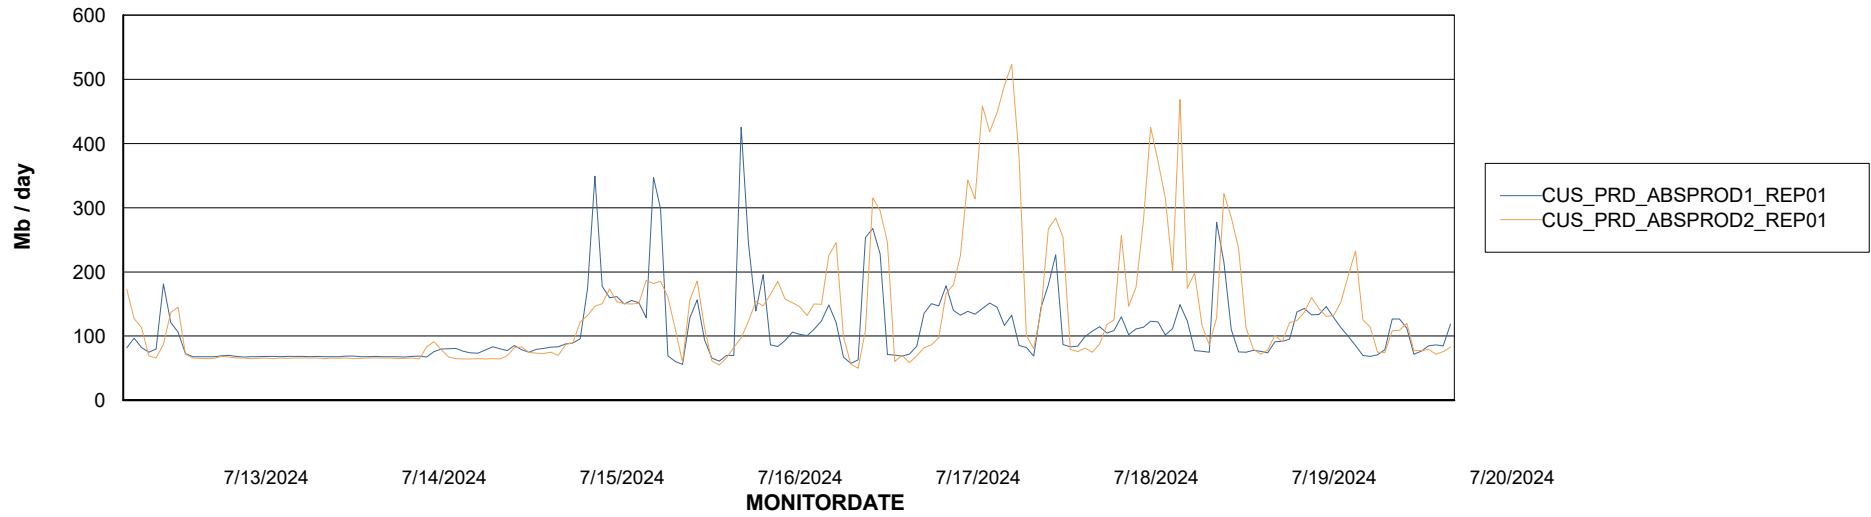

ABSSolute Application ReportServer Services

Avg memory used per ReportServer Service