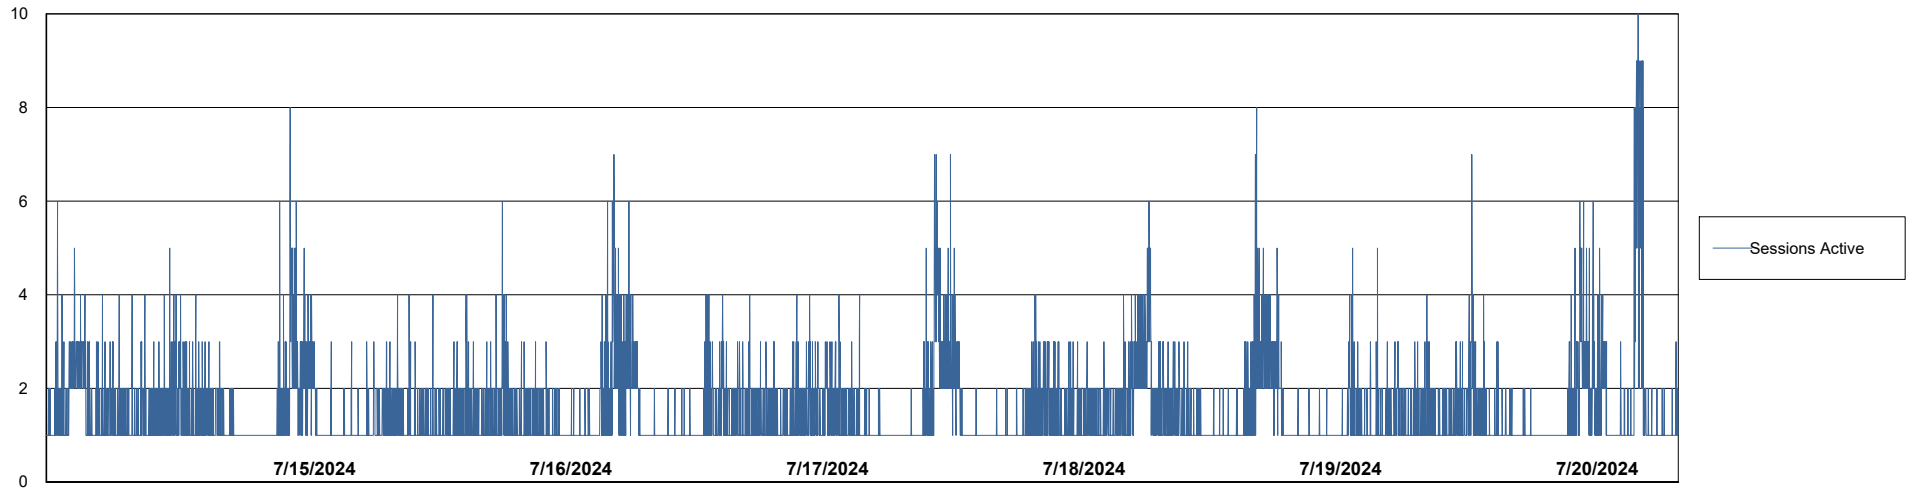

Database Performance CUS_PRD_ABSDB1_ABS1