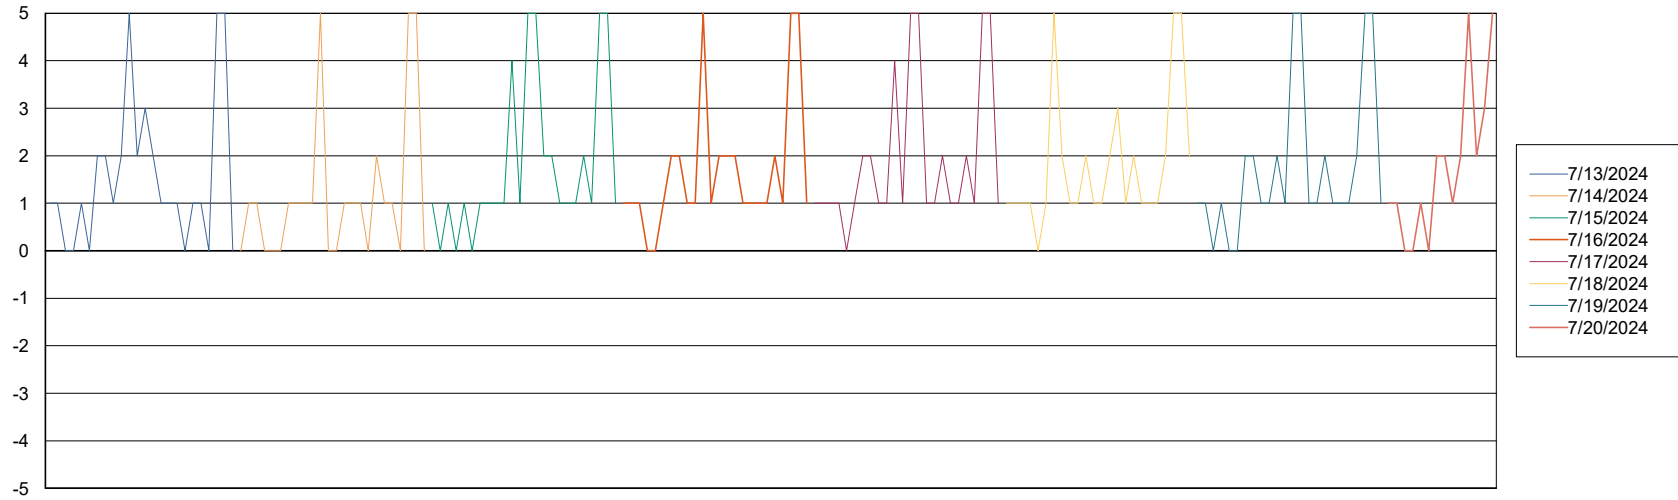

Recovery lag for last 7 days