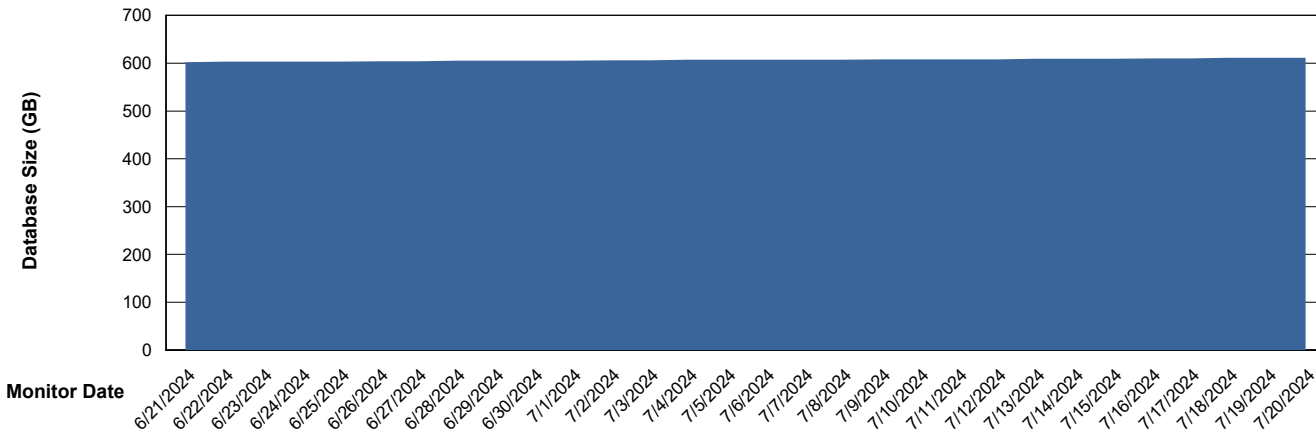

Database growth over last month

Database Tablespace CUS_PRD_ABSDB1_ABS1

Date	Tablespace Name	Filesize (Gb)	Usedsize (Gb)	Percentage free
7/20/2024	ABSDATA	273	229	16
	INDX	444	367	17
7/19/2024	ABSDATA	273	229	16
	INDX	444	366	17
7/18/2024	ABSDATA	273	229	16
	INDX	444	366	18
7/17/2024	ABSDATA	273	229	16
	INDX	444	366	18
7/16/2024	ABSDATA	273	229	16
	INDX	444	366	18
7/15/2024	ABSDATA	273	228	16
	INDX	444	365	18
7/14/2024	ABSDATA	273	228	16
	INDX	444	365	18