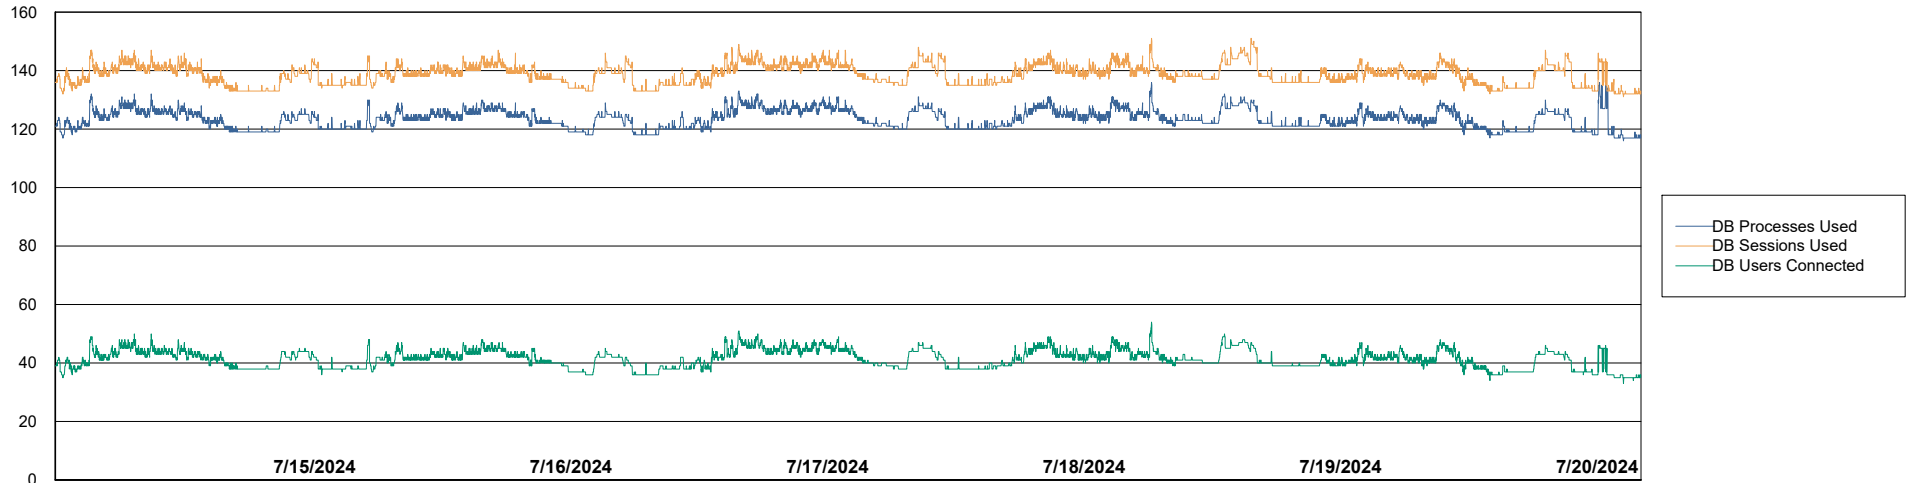

Database Performance CUS_PRD_ABSDB1_ABS1