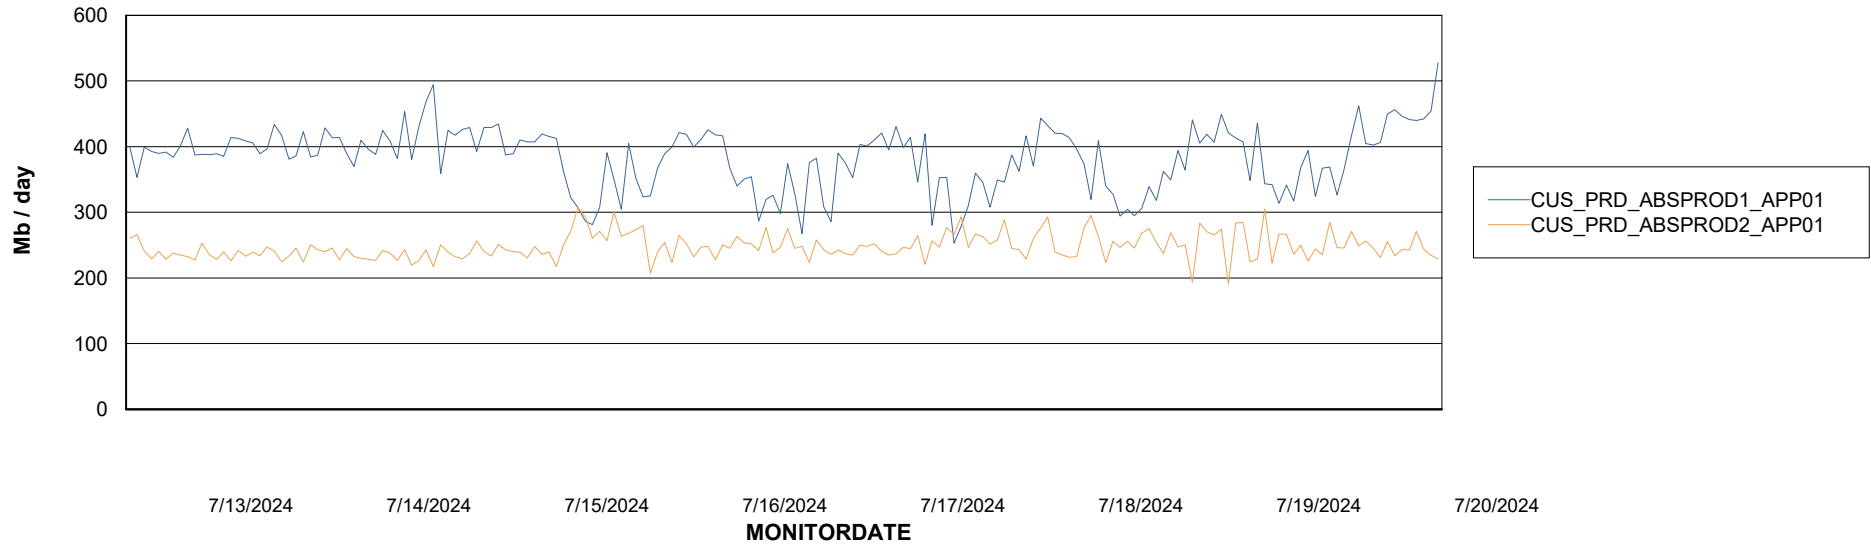

ABSSolute Application Server Services

Avg memory used per ABS Server Service