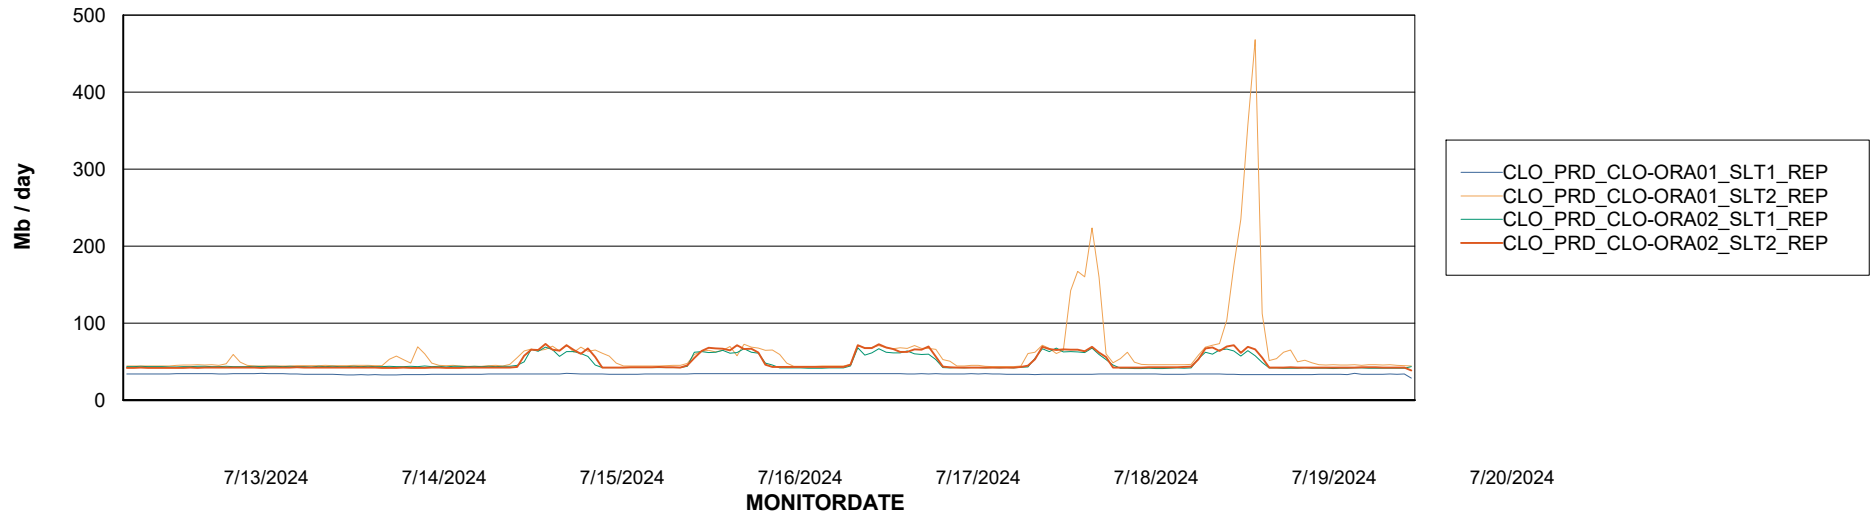

Avg memory used per ABS Server Service

Avg users per day per ABS server

Weekly SLA Customer Report

Customer CLO Production
Database ID 38

ABSSolute Application ReportServer Services

Avg memory used per ReportServer Service