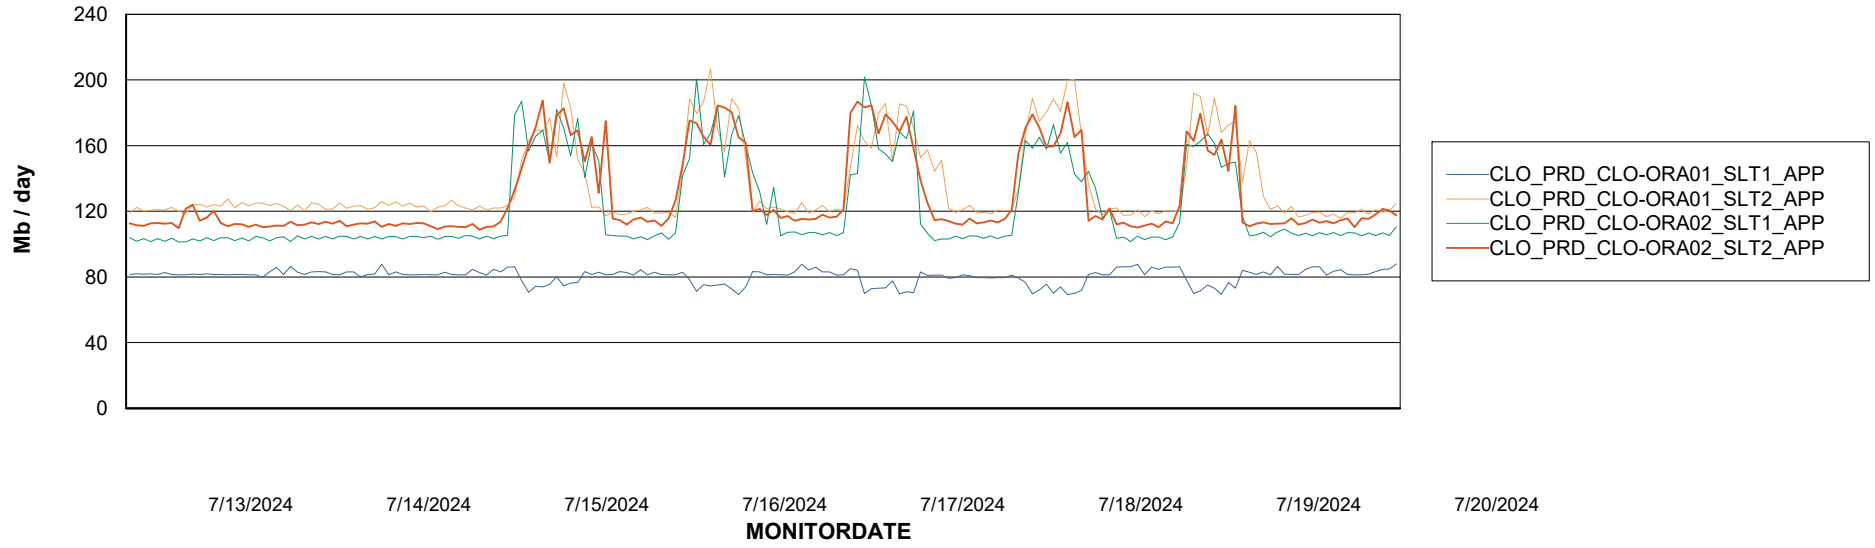

ABSSolute Application Server Services

Avg memory used per ABS Server Service