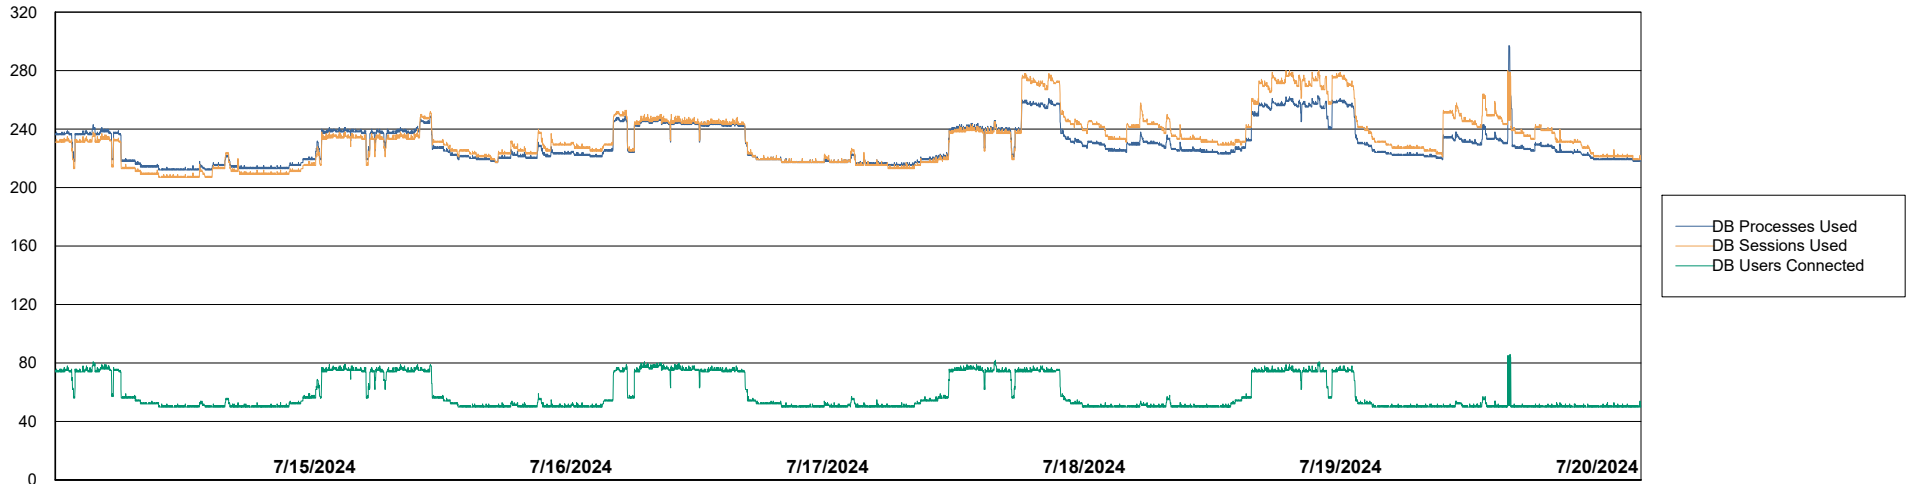

Database Performance CLO_PRD_CLO-ORA01_ABS1