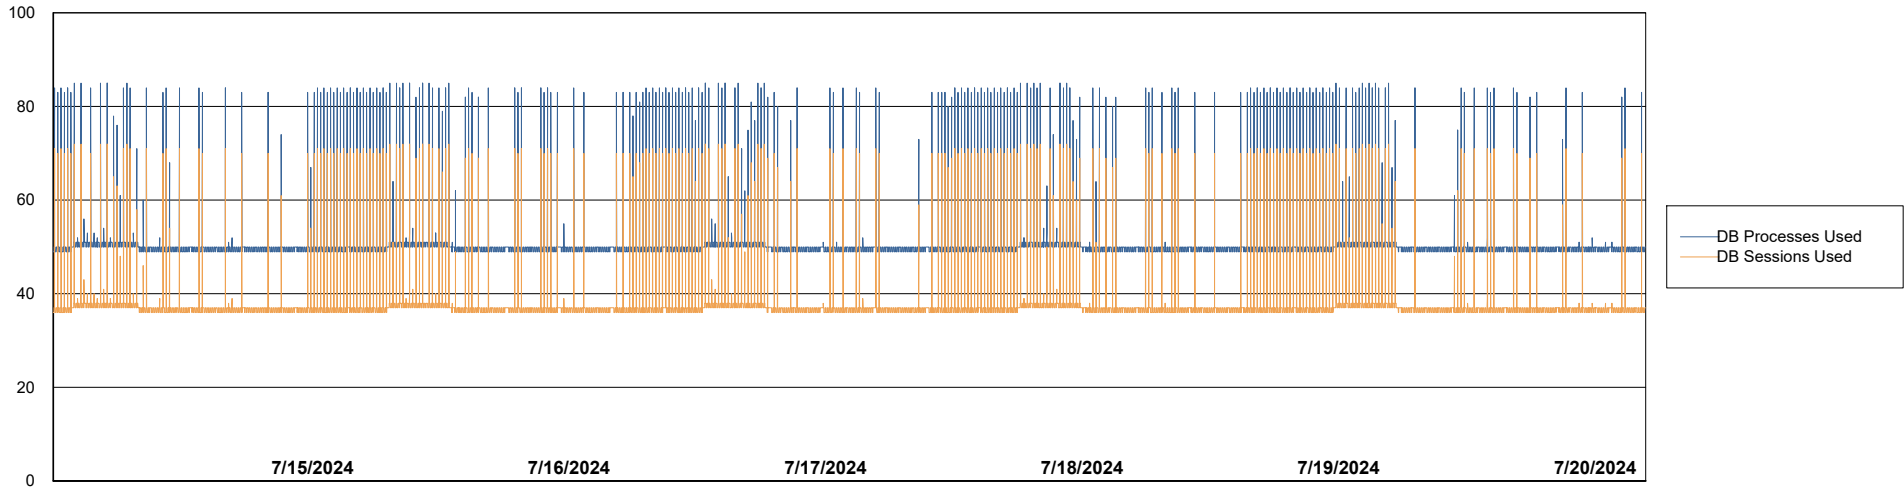

Database Performance CLO_PRD_CLO-ORA02_HSBABS1

DB Processes Max 1,000