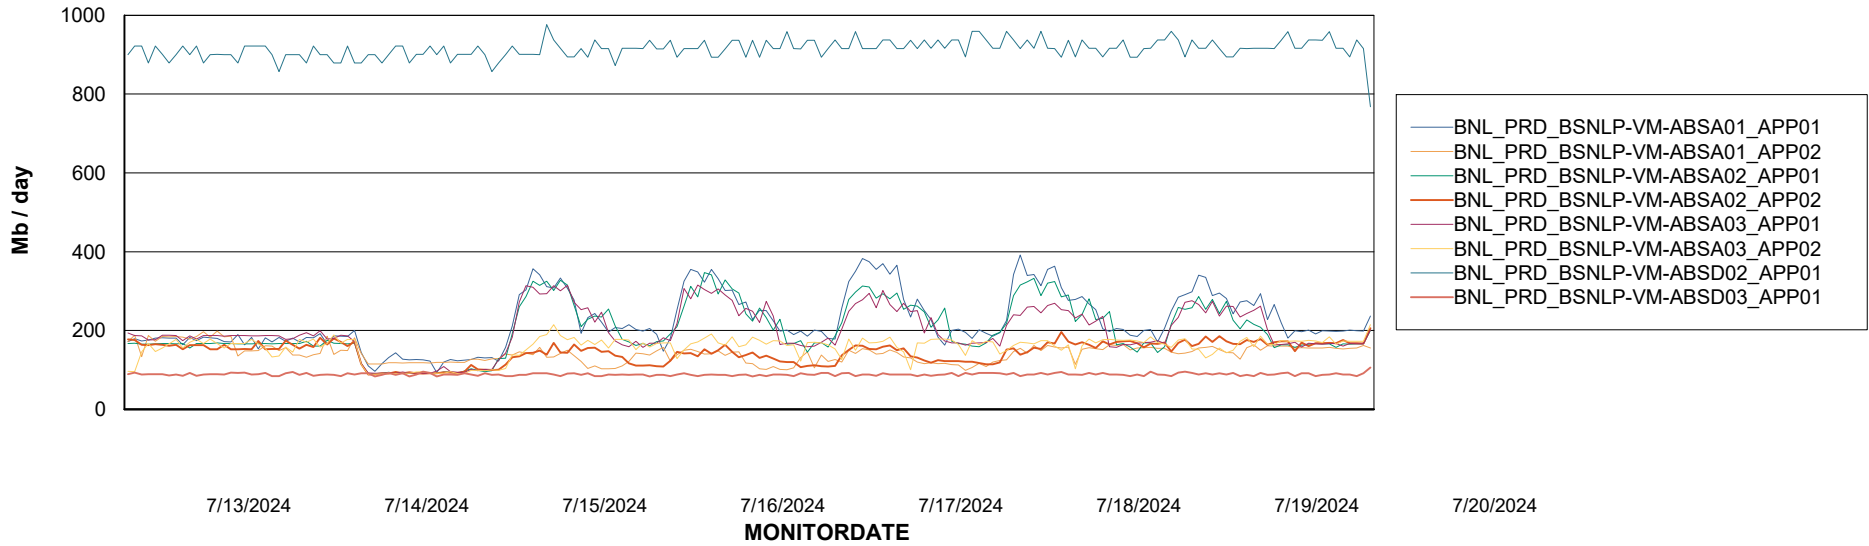

ABSSolute Application Server Services

Avg memory used per ABS Server Service