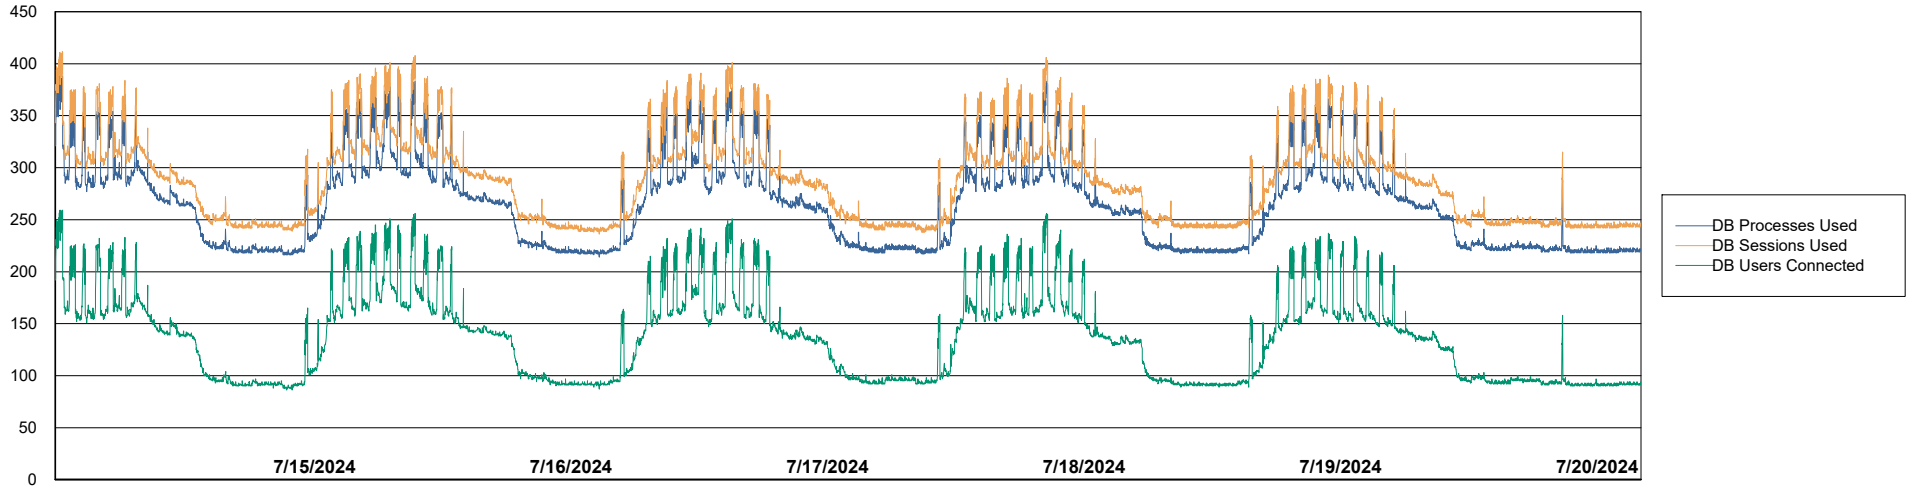

Harddisk Usage BNL_PRD_vm-absa03

	Free disk space on C: (%)	Total disk space on C: (Gb)	Used disk space on C: (Gb)	Free disk space on D: (%)	Total disk space on D: (Gb)	Used disk space on D: (Gb)	Free disk space on E: (%)	Total disk space on E: (Gb)	Used disk space on E: (Gb)
7/20/2024	68	127	41	27	127	93	92	64	5
7/19/2024	68	127	41	27	127	93	92	64	5
7/18/2024	68	127	41	27	127	93	92	64	5
7/17/2024	68	127	41	27	127	93	92	64	5
7/16/2024	67	127	41	27	127	93	92	64	5
7/15/2024	67	127	41	27	127	93	92	64	5
7/14/2024	68	127	41	27	127	93	92	64	5

Weekly SLA Customer Report

Customer BNL_Production
Database ID 83

Database Performance BNLDB_Production

Weekly SLA Customer Report

Customer BNL_Production
Database ID 83

Database Performance BNLDB_Standby

DB Processes Max 4
DB Processes Max 0
DB Processes Max 1,000