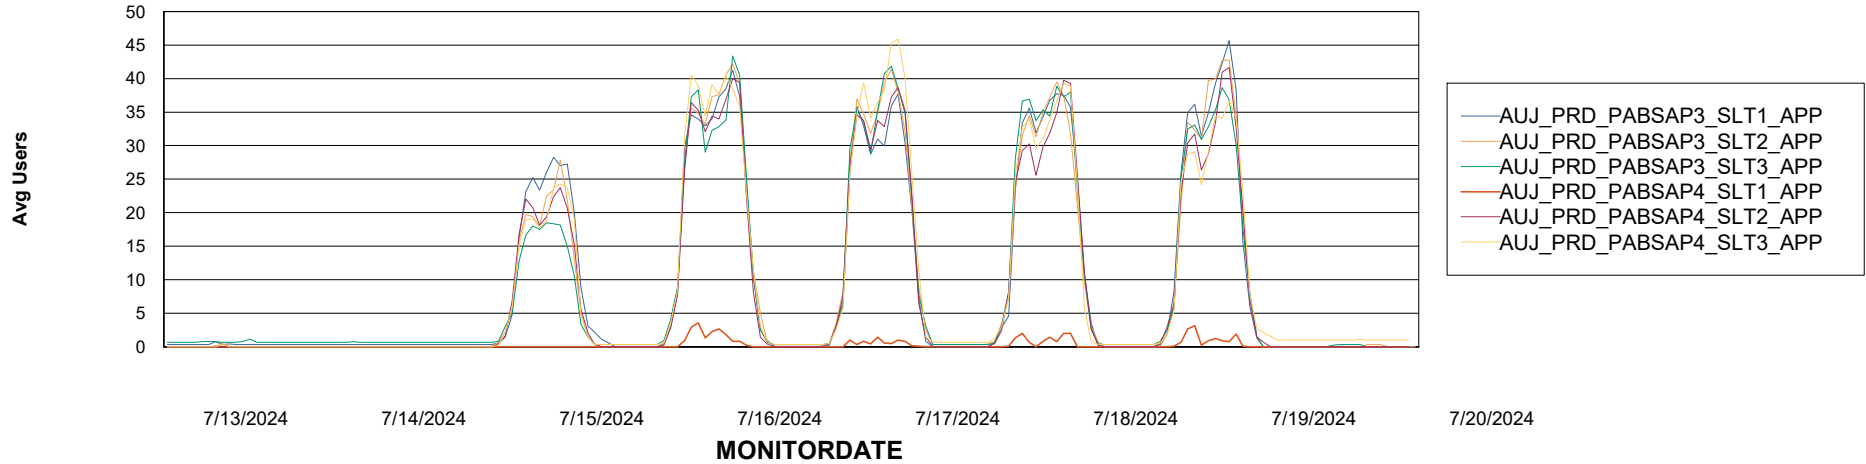

Weekly SLA Customer Report

Customer AUJ_Production
Database ID 185

ABSSolute Application Server Services

Avg memory used per ABS Server Service

Avg users per day per ABS server

Weekly SLA Customer Report

Customer AUJ_Production
Database ID 185