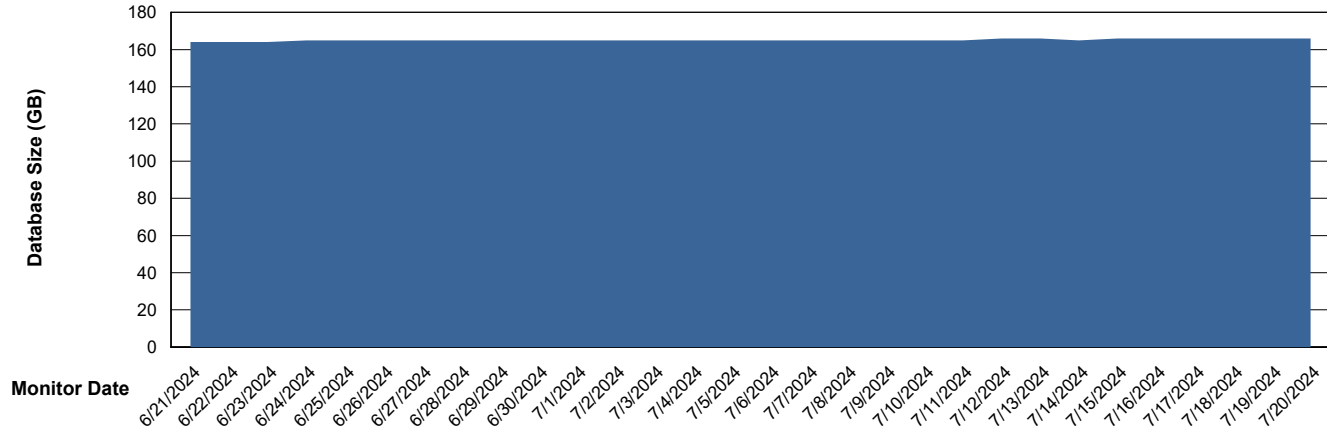

Weekly SLA Customer Report

Customer AUJ_Production
Database ID 185

Database Performance AUJ_BI2_DB

Weekly SLA Customer Report

Customer AUJ_Production
Database ID 185

Database Performance AUJ_DB2_Primary

Weekly SLA Customer Report

Customer AUJ_Production
Database ID 185

DATABASE SIZE AUJ_BI2_DB

Database growth over last month

DATABASE SIZE AUJ_DB2_Primary

Database growth over last month

Weekly SLA Customer Report

Customer AUJ_Production
Database ID 185