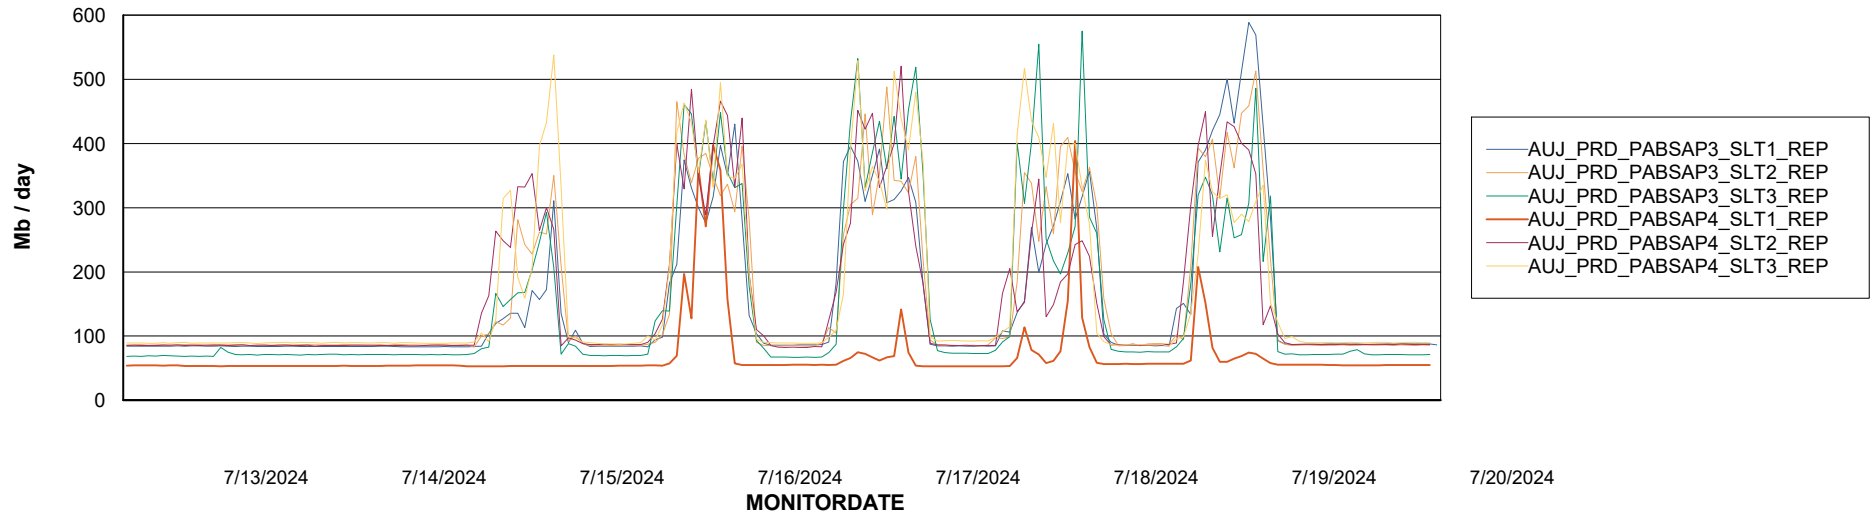

ABSSolute Application ReportServer Services

Avg memory used per ReportServer Service