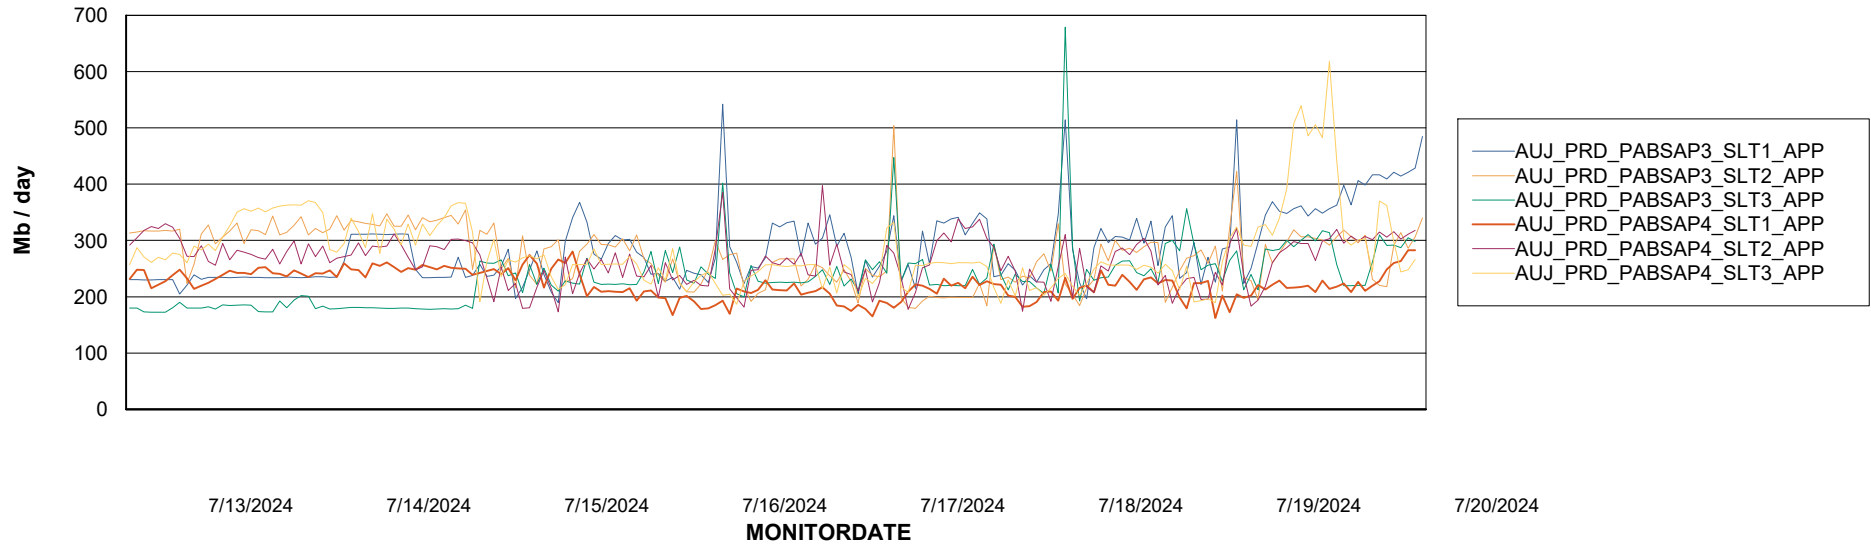

ABSSolute Application Server Services

Avg memory used per ABS Server Service