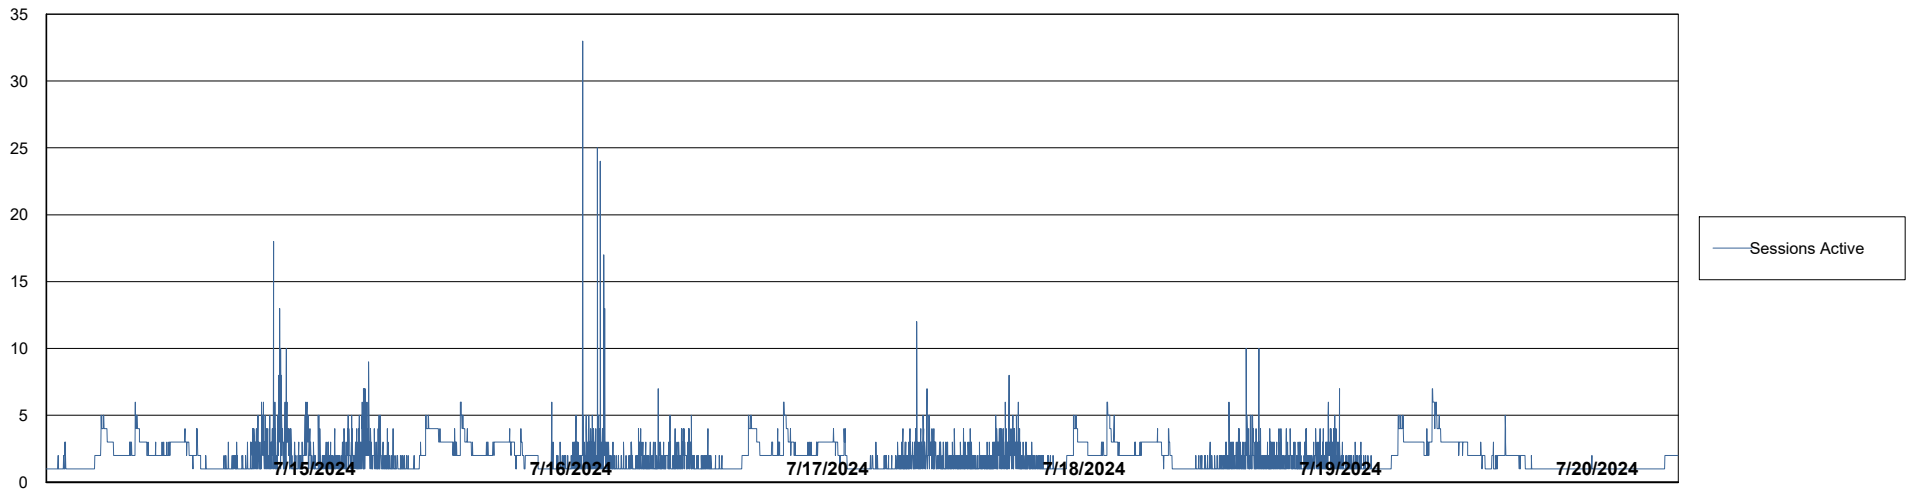

Weekly SLA Customer Report

Customer AUJ_Production
Database ID 185

Database Performance AUJ_BI2_DB

Weekly SLA Customer Report

Customer AUJ_Production
Database ID 185

Database Performance AUJ_DB2_Primary

Weekly SLA Customer Report

Customer AUJ_Production
Database ID 185

DATABASE SIZE AUJ_BI2_DB

Database growth over last month

DATABASE SIZE AUJ_DB2_Primary

Database growth over last month

Weekly SLA Customer Report

Customer AUJ_Production
Database ID 185