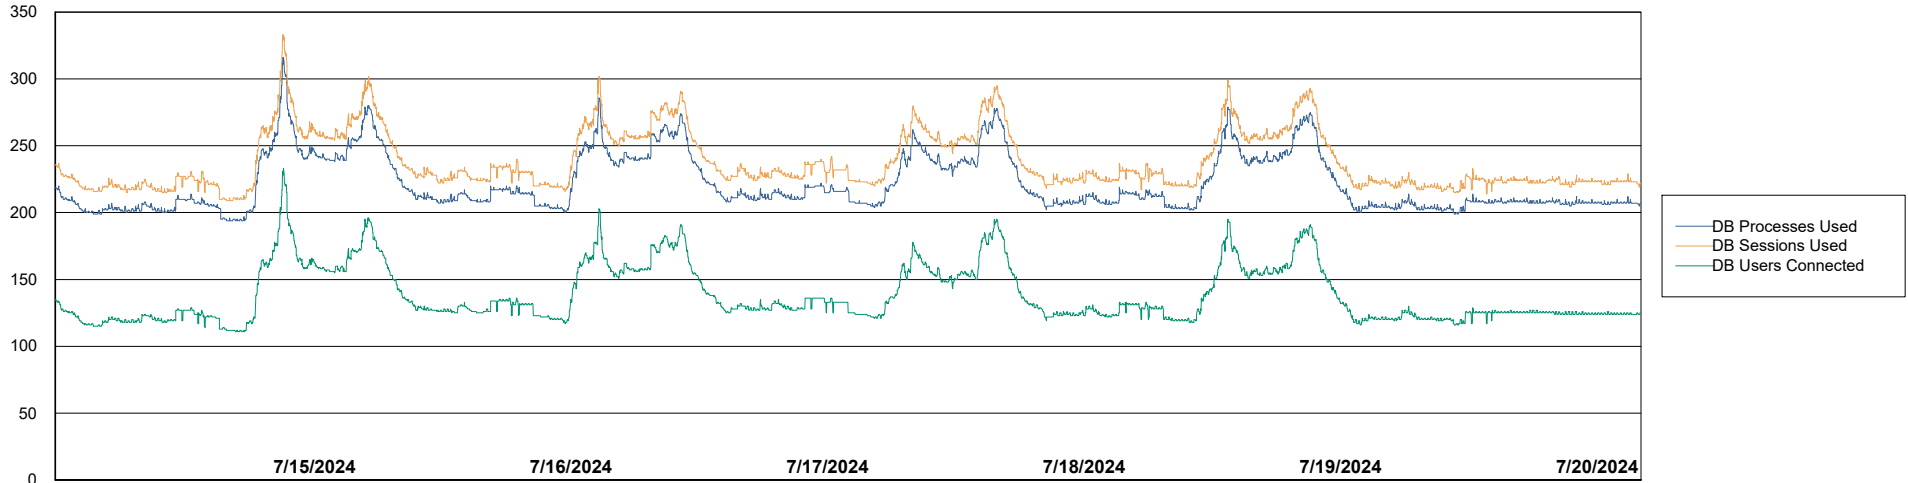

Weekly SLA Customer Report

Customer AUJ_Production
Database ID 185

Database Performance AUJ_BI2_DB

Weekly SLA Customer Report

Customer AUJ_Production
Database ID 185

Database Performance AUJ_DB2_Primary

Weekly SLA Customer Report