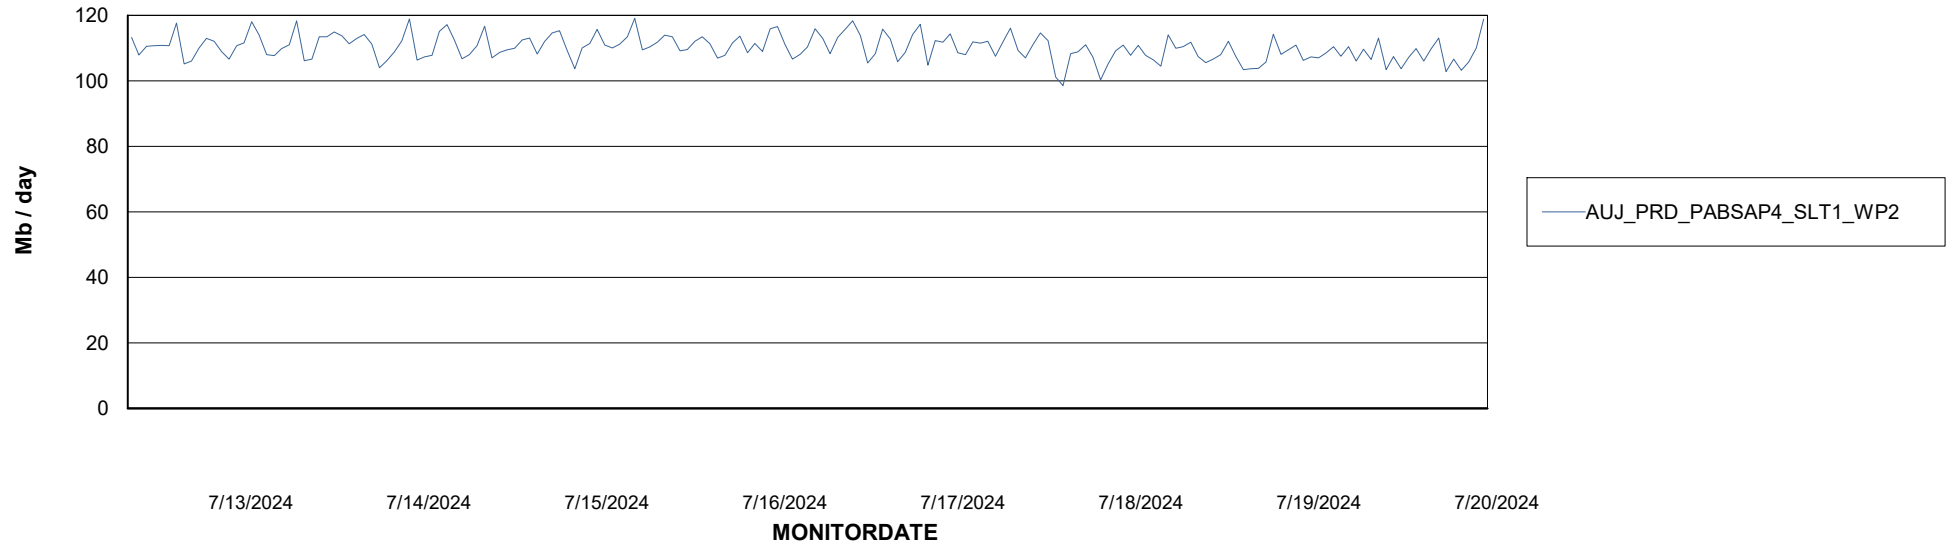

ABSSolute Application ReportServer Services

Avg memory used per ReportServer Service

Weekly SLA Customer Report

Customer AUJ_Production
Database ID 185

ABSSolute Web Component Services

Avg memory used per ABS Web component