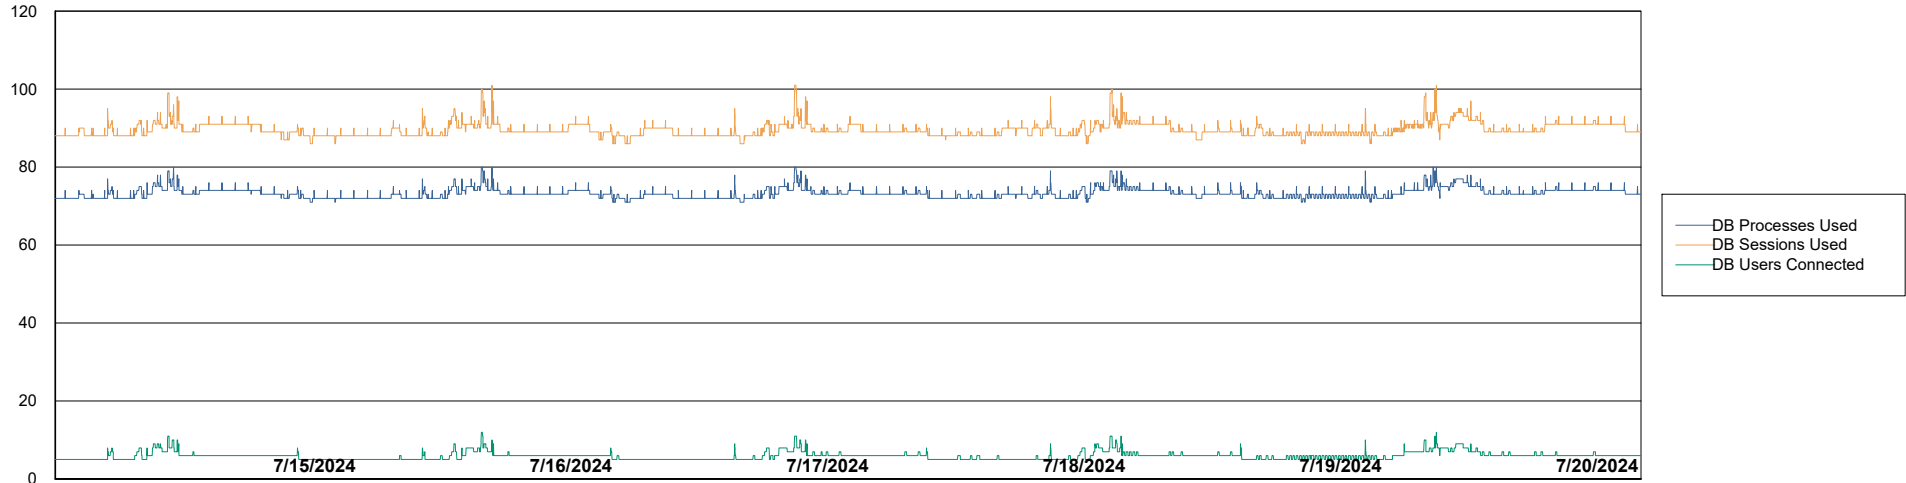

Weekly SLA Customer Report

Customer AUJ_Production
 Database ID 185

Harddisk Usage AUJ_PRD_PABSWEB1

	Free disk space on / (%)	Total disk space on / (Gb)	Used disk space on / (Gb)	Free disk space on /abs (%)	Total disk space on /abs (Gb)	Used disk space on /abs (Gb)
7/20/2024	78	40	9	99	60	1
7/19/2024	78	40	9	99	60	1
7/18/2024	78	40	9	99	60	1
7/17/2024	78	40	9	99	60	1
7/16/2024	78	40	9	99	60	1
7/15/2024	78	40	9	99	60	1
7/14/2024	78	40	9	99	60	1

Weekly SLA Customer Report

Customer AUJ_Production
Database ID 185

Database Performance AUJ_BI2_DB

Weekly SLA Customer Report

Customer AUJ_Production
Database ID 185

Database Performance AUJ_DB2_Primary

Weekly SLA Customer Report