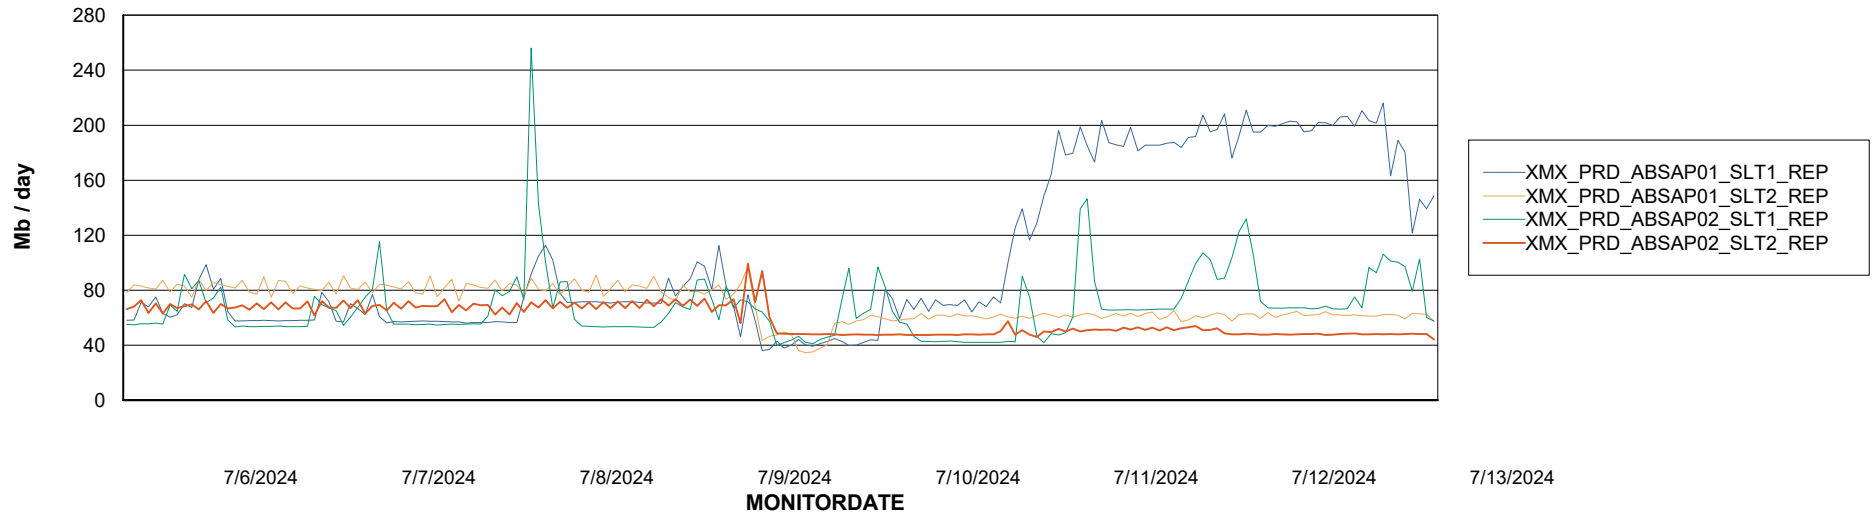

ABSSolute Application ReportServer Services

Avg memory used per ReportServer Service