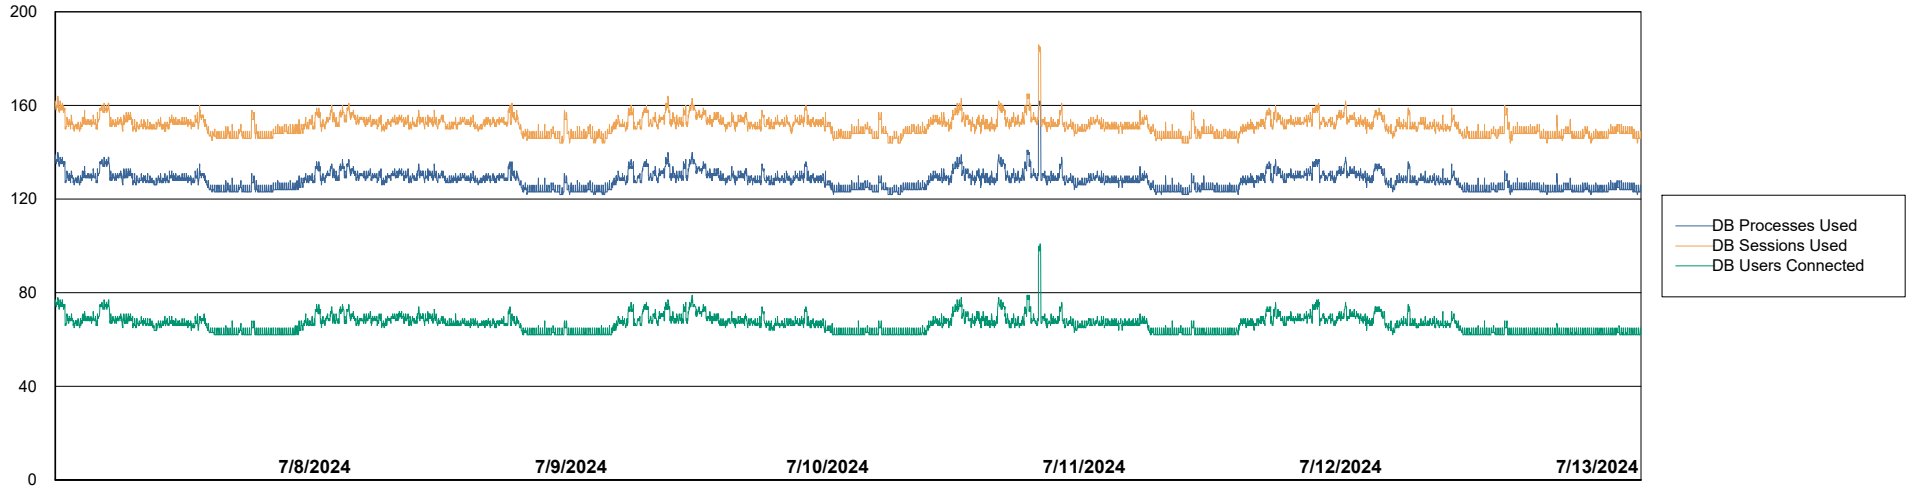

Weekly SLA Customer Report

Customer VOS_Production
Database ID 143

Database Performance VOS_PRD_ABSBI-2018_ABS1

Weekly SLA Customer Report

Customer VOS_Production
Database ID 143

Database Performance VOS_PRD_ABSORA1-2022_ABS1