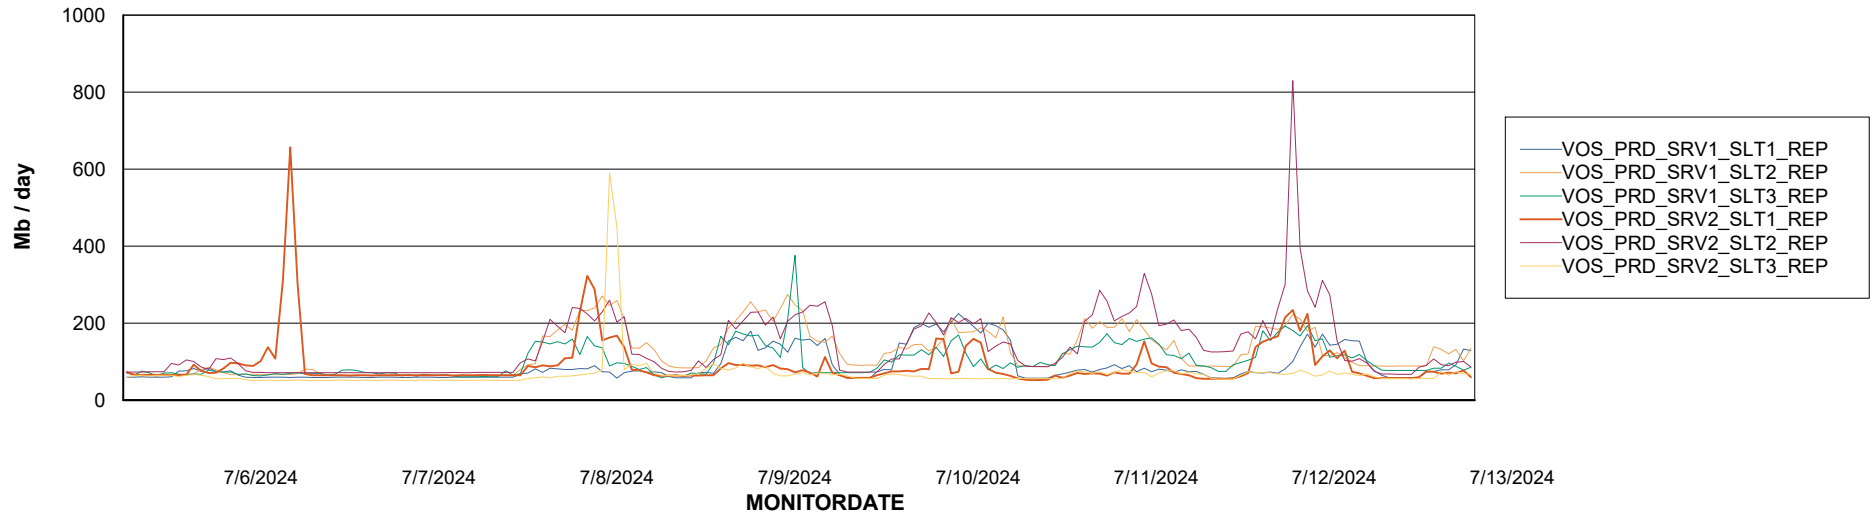

Avg memory used per ABS Server Service

Avg users per day per ABS server

Weekly SLA Customer Report

Customer VOS_Production
Database ID 143

ABSSolute Application ReportServer Services

Avg memory used per ReportServer Service