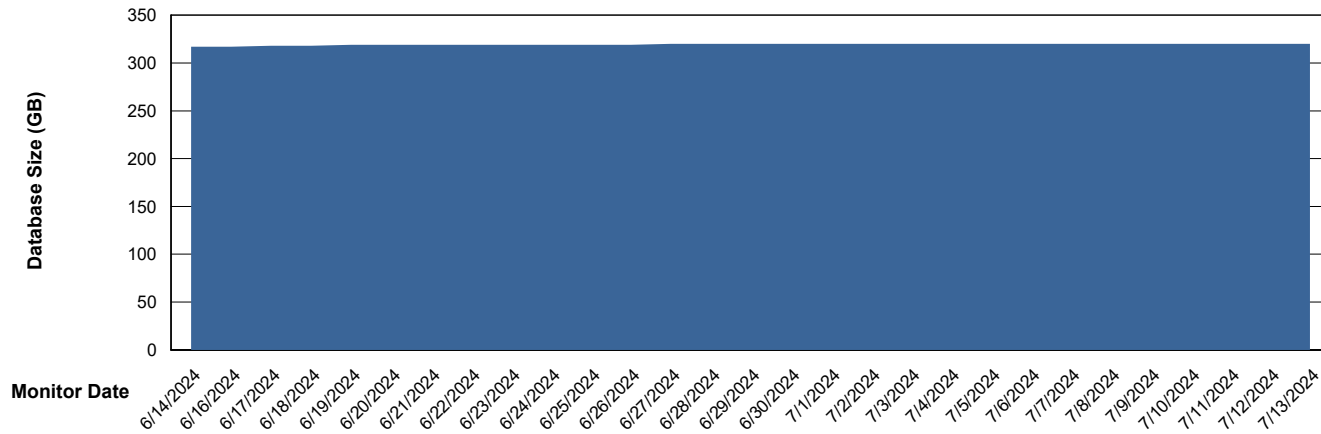

DATABASE SIZE VOS_PRD_ABSORA1-2022_ABS1

Database growth over last month