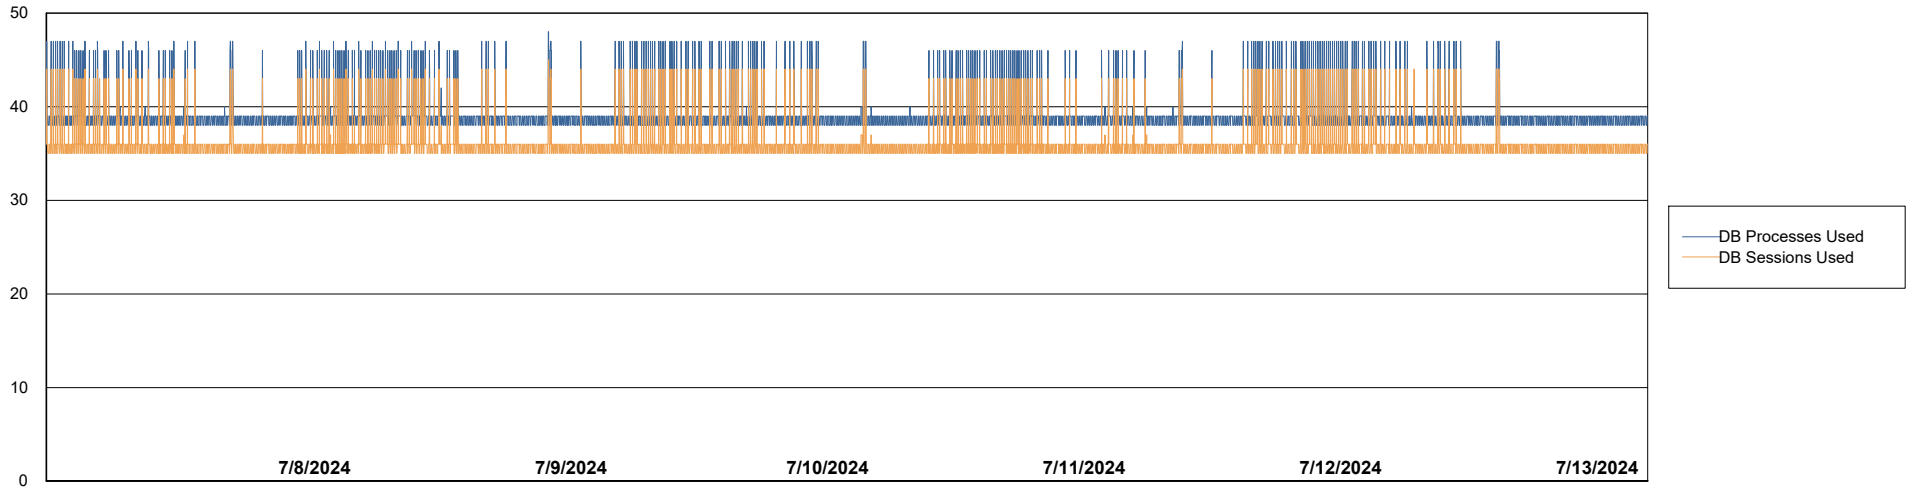

Database Performance VOS_PRD_ABSORA2-2022_HSBABS1

DB Processes Max 1,000