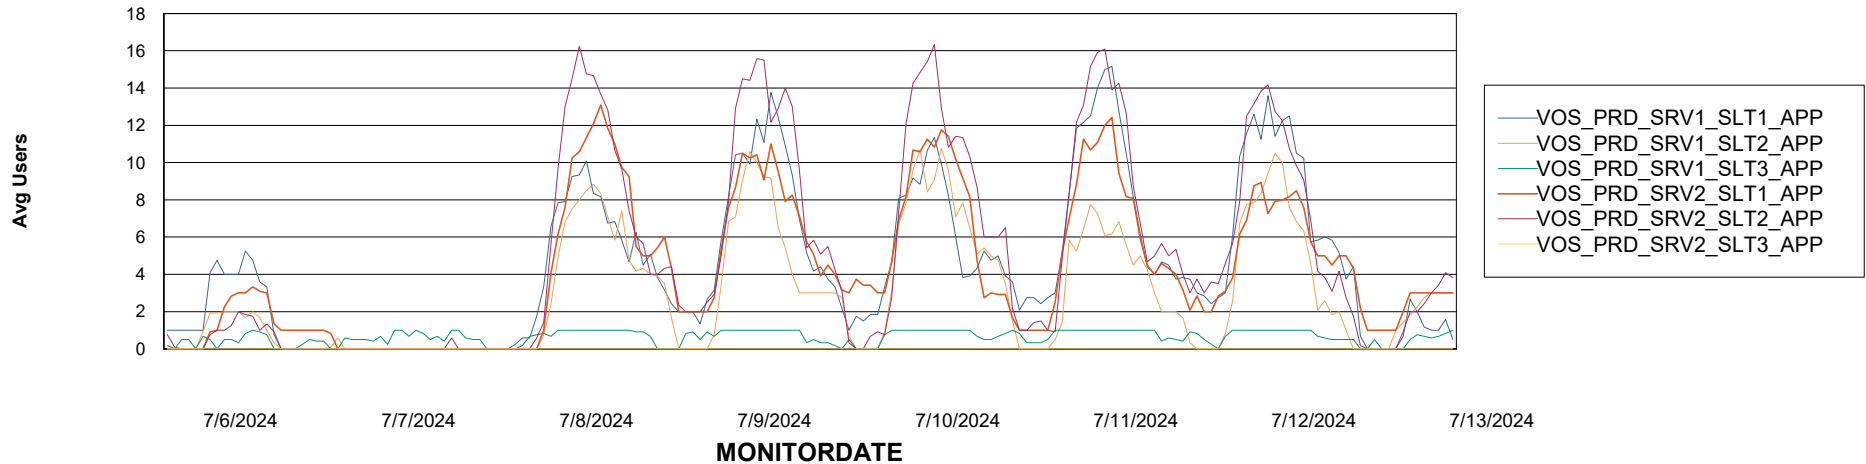

Avg users per day per ABS server