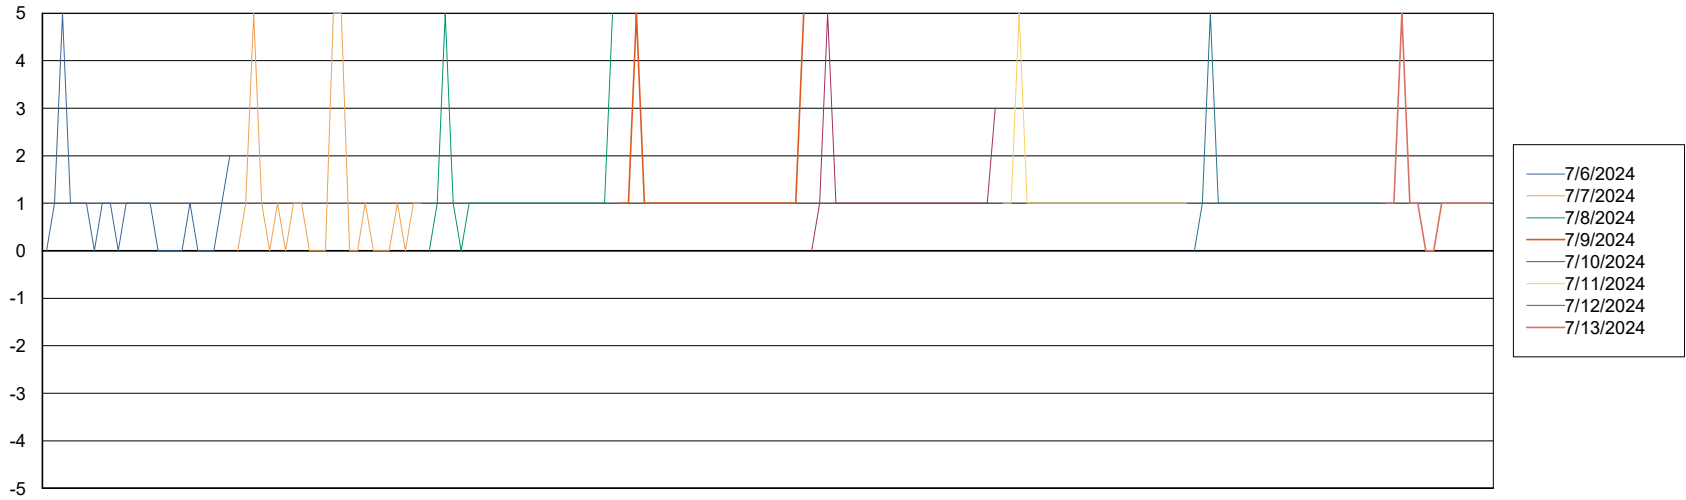

Standby Database Health VOS_Production

Recovery lag for last 7 days