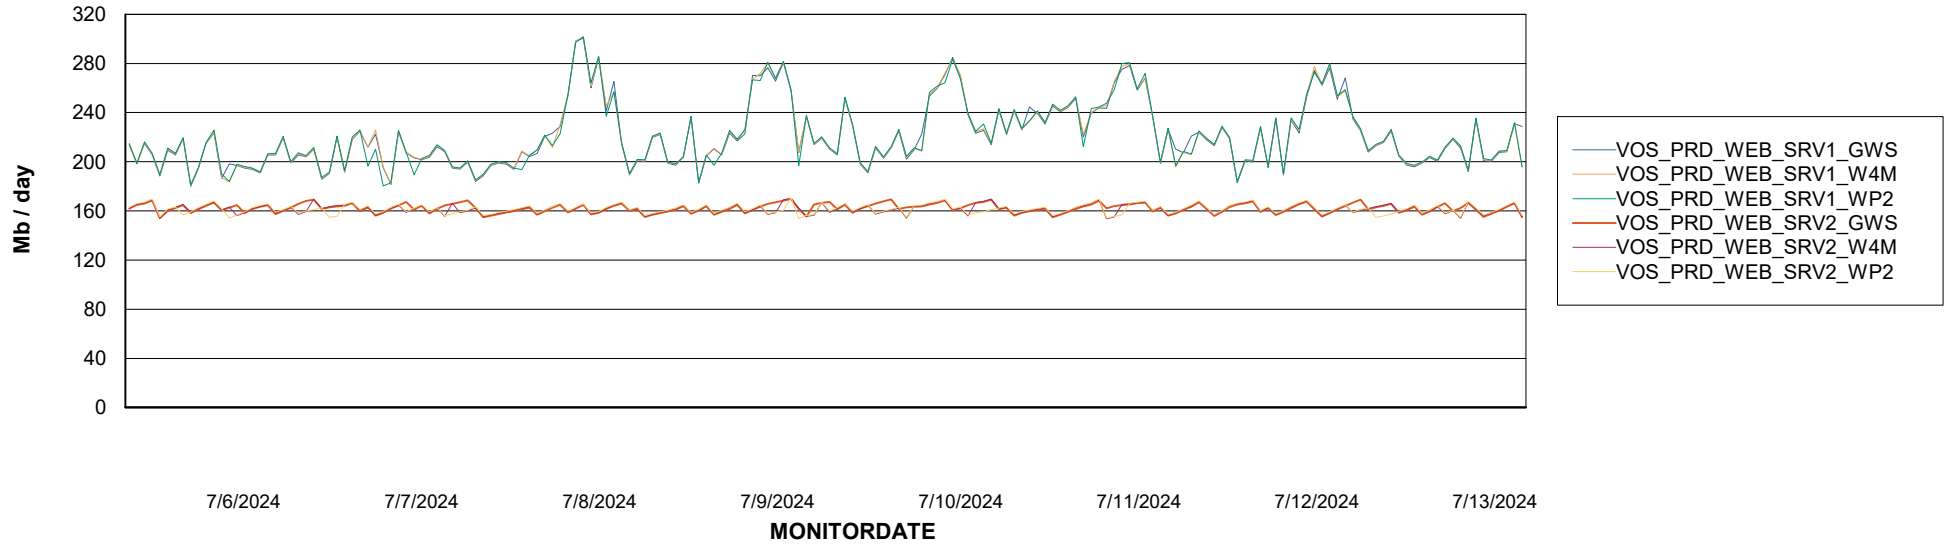

ABSSolute Web Component Services

Avg memory used per ABS Web component