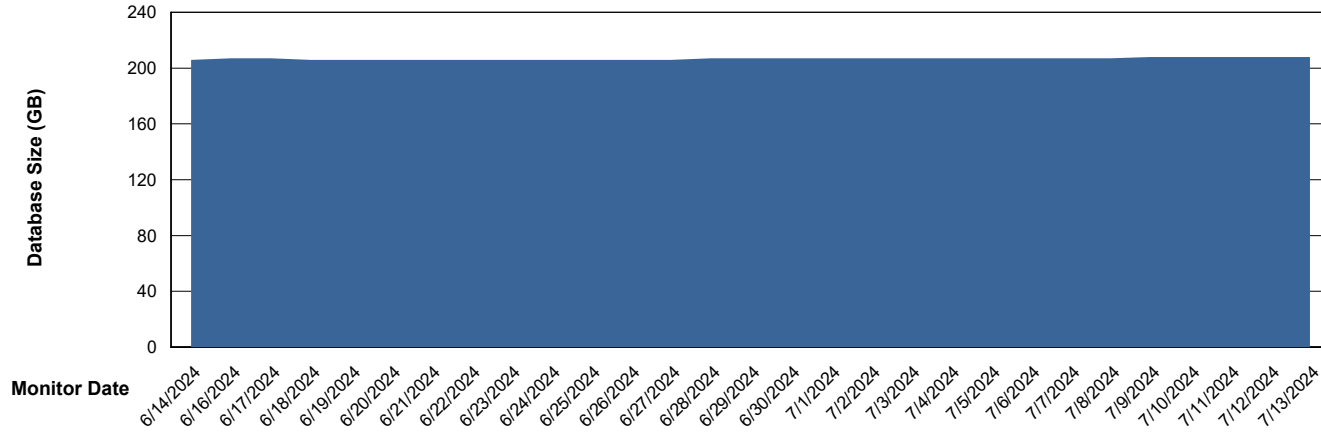

DATABASE SIZE VOS_PRD_ABSBI-2018_ABS1

Database growth over last month