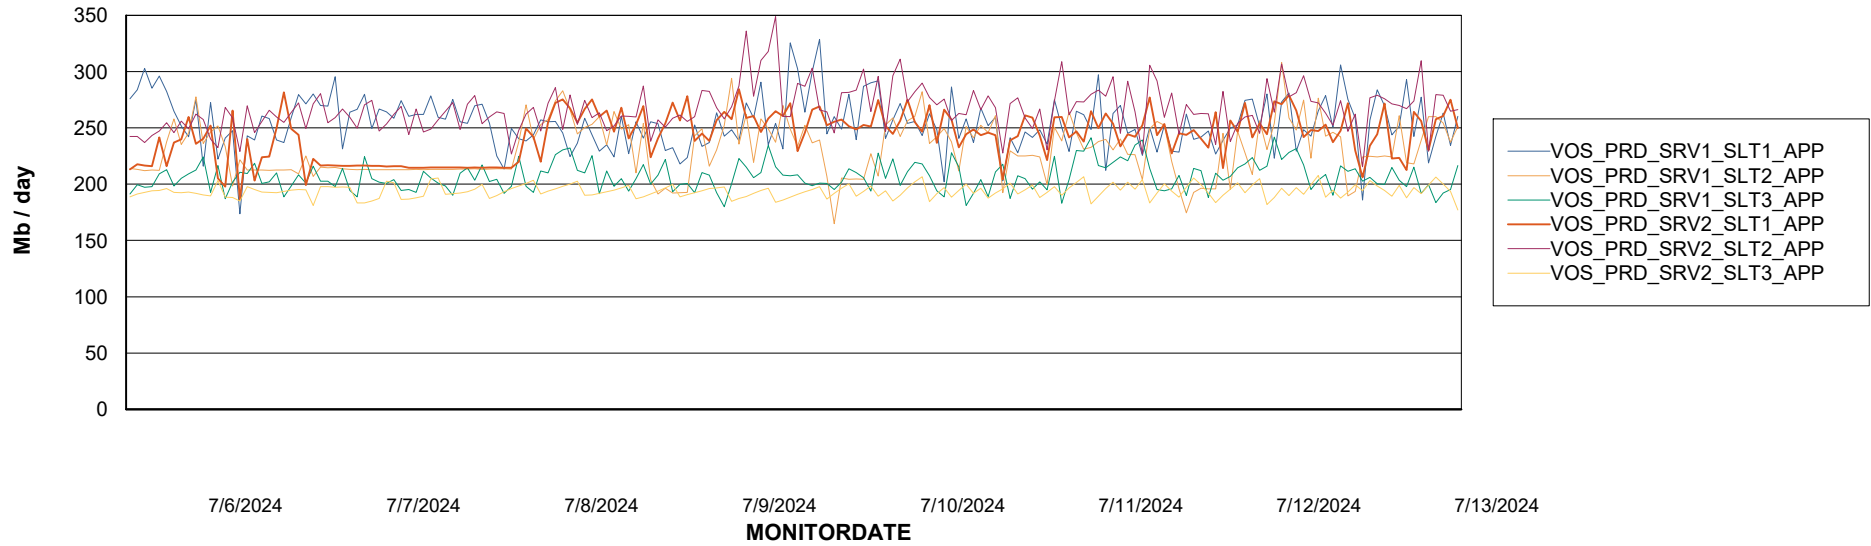

ABSSolute Application Server Services

Avg memory used per ABS Server Service