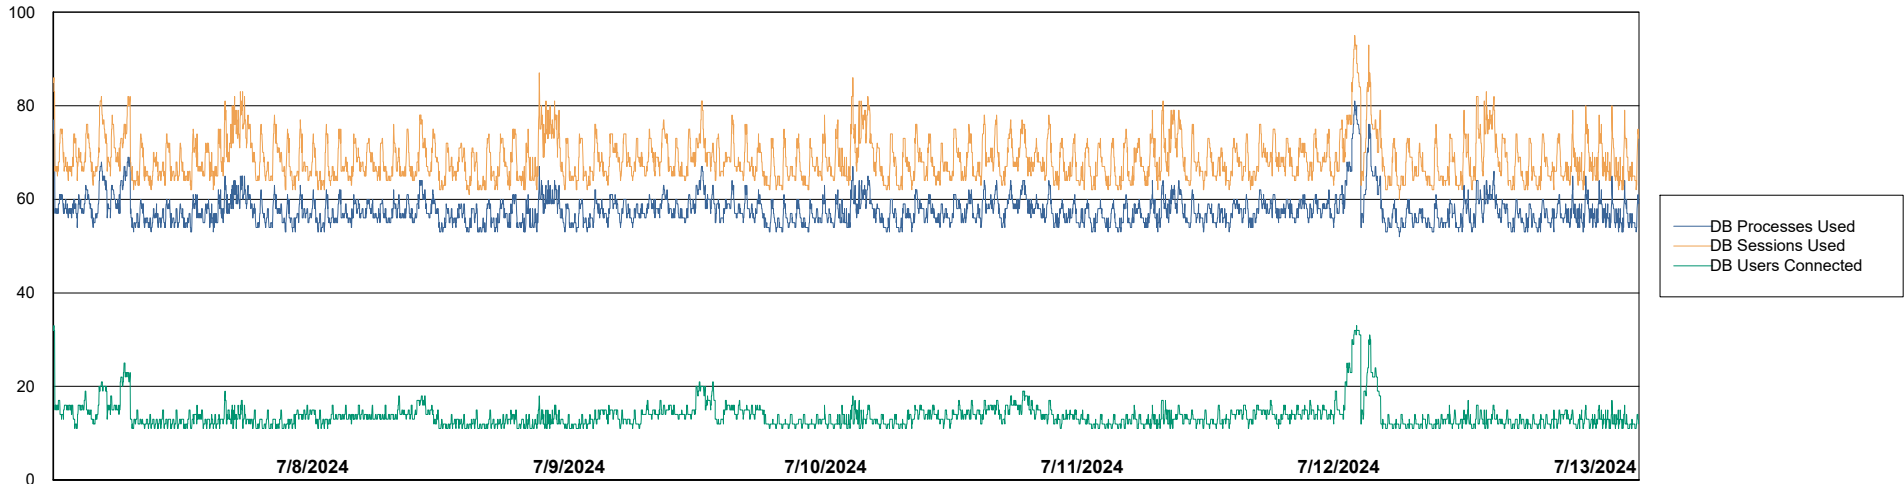

Database Performance VOS_PRD_ABSBI-2018_ABS1