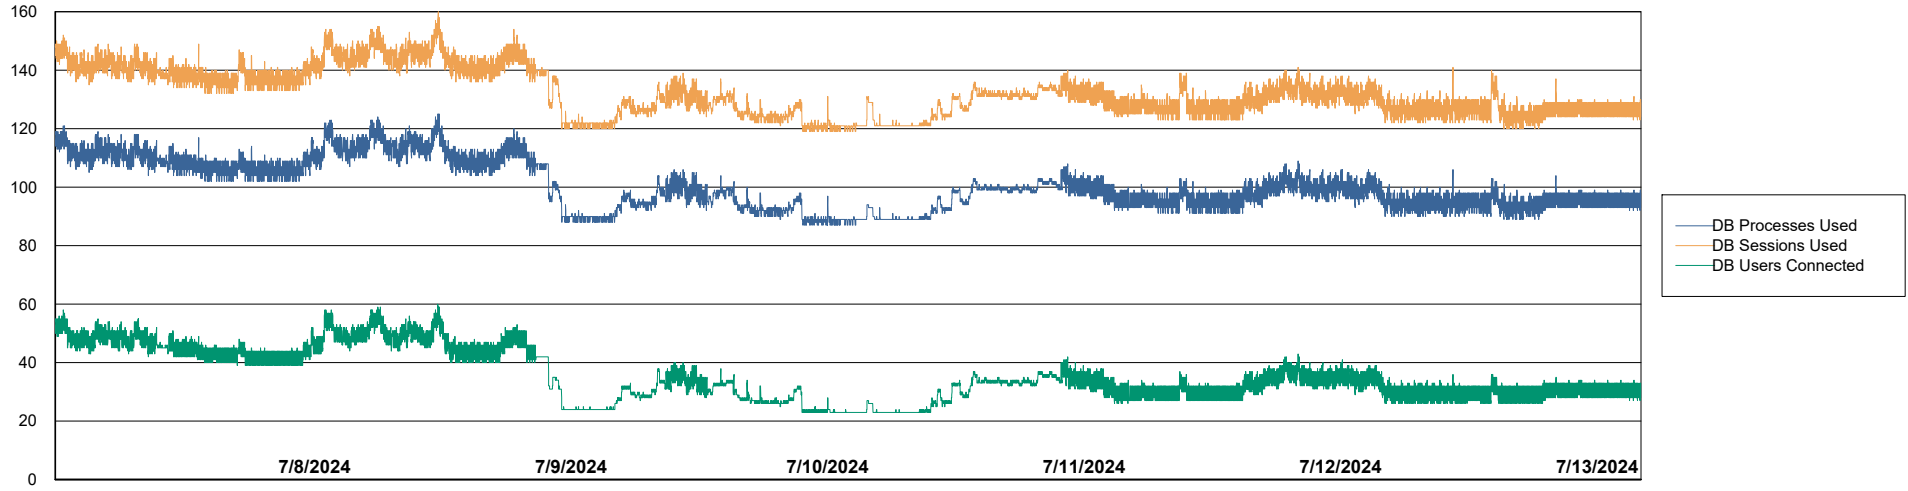

Harddisk Usage VEN_PRD_VENABS07_SB-DB

	Free disk space on C: (%)	Total disk space on C: (Gb)	Used disk space on C: (Gb)	Free disk space on D: (%)	Total disk space on D: (Gb)	Used disk space on D: (Gb)	Free disk space on E: (%)	Total disk space on E: (Gb)	Used disk space on E: (Gb)
7/13/2024	33	102	68	16	1,000	841	88	400	50
7/12/2024	33	102	68	16	1,000	841	87	400	51
7/11/2024	33	102	68	16	1,000	841	86	400	55
7/10/2024	33	102	69	16	1,000	841	87	400	51
7/9/2024	33	102	68	16	1,000	841	87	400	51
7/8/2024	33	102	68	16	1,000	841	88	400	47
7/7/2024	33	102	68	16	1,000	841	89	400	45

Weekly SLA Customer Report

Customer VEN_Production
Database ID 35

Database Performance VENDB_Production_ABS1

Weekly SLA Customer Report

Customer VEN_Production
Database ID 35

Database Performance VENDB_Standby_ABS1_SB