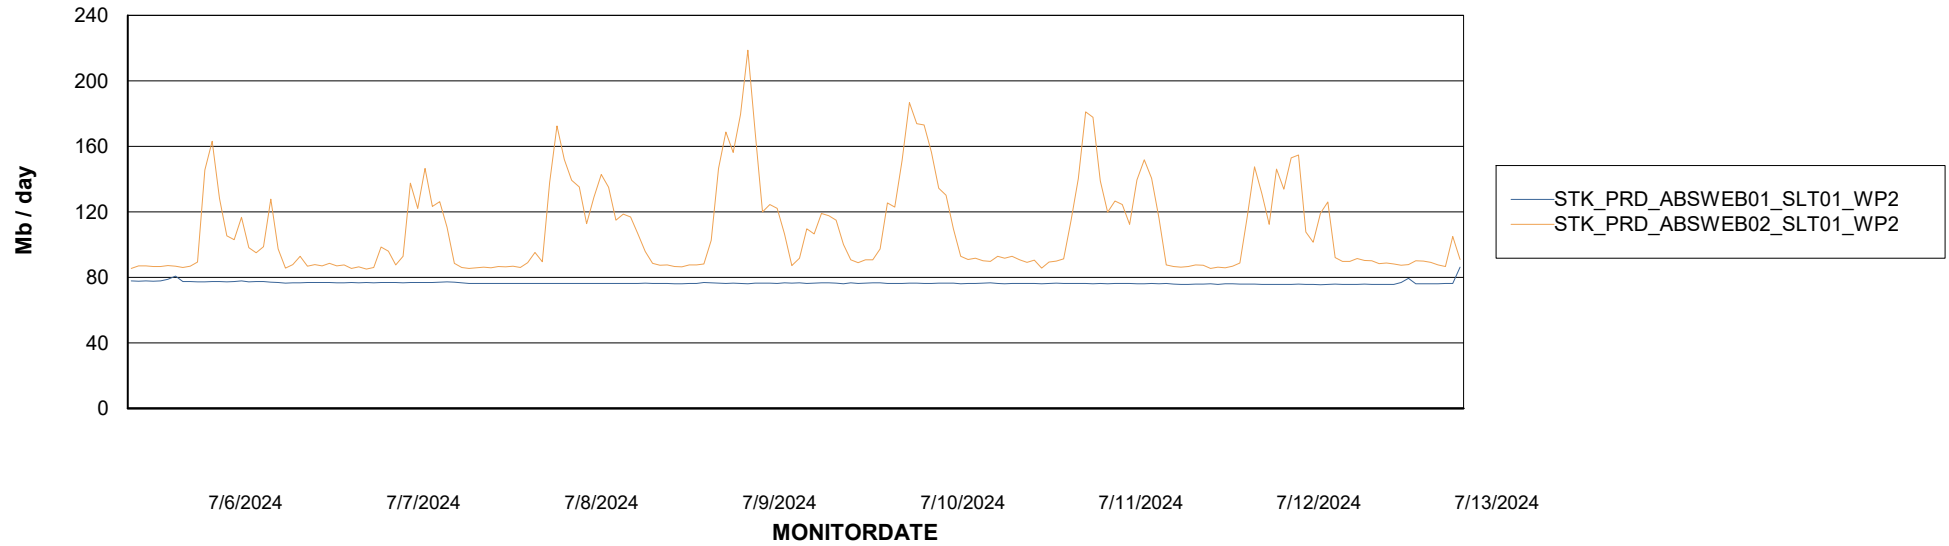

ABSSolute Web Component Services

Avg memory used per ABS Web component