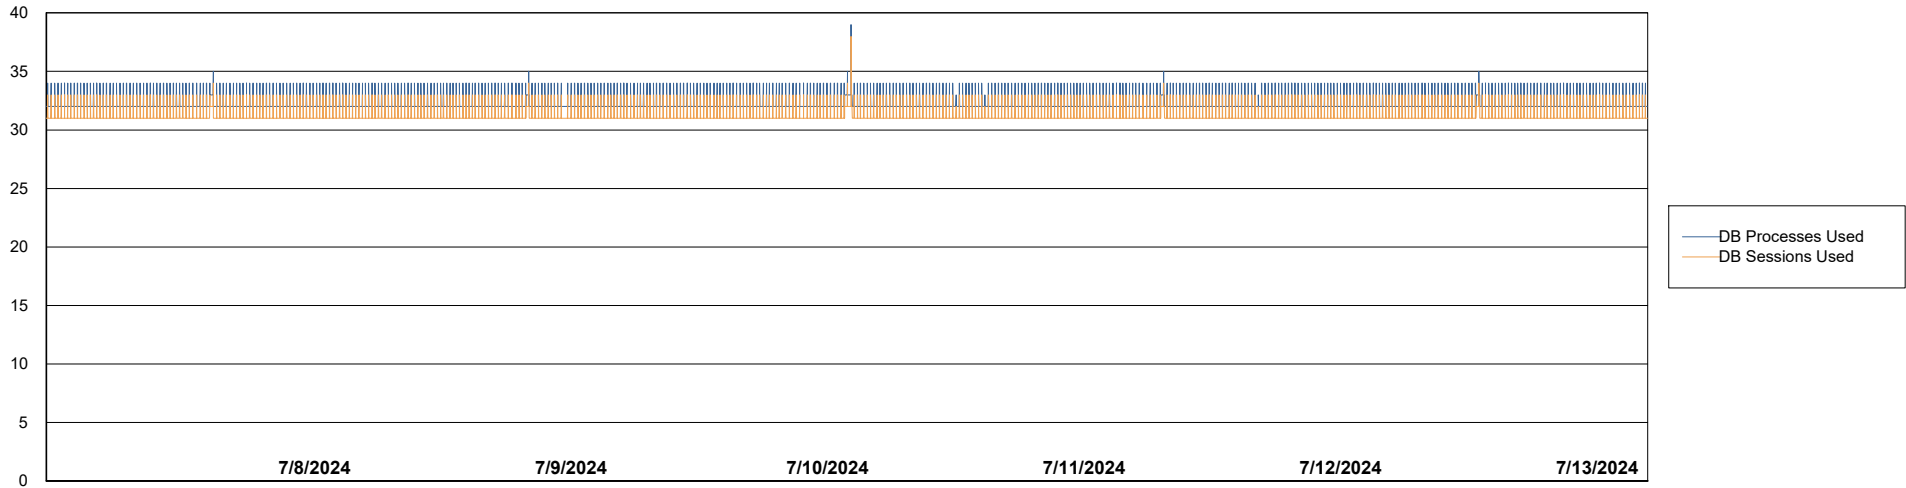

Database Performance SPI_PRD_SRV2016-SW2_HSBABS1

DB Processes Max 500