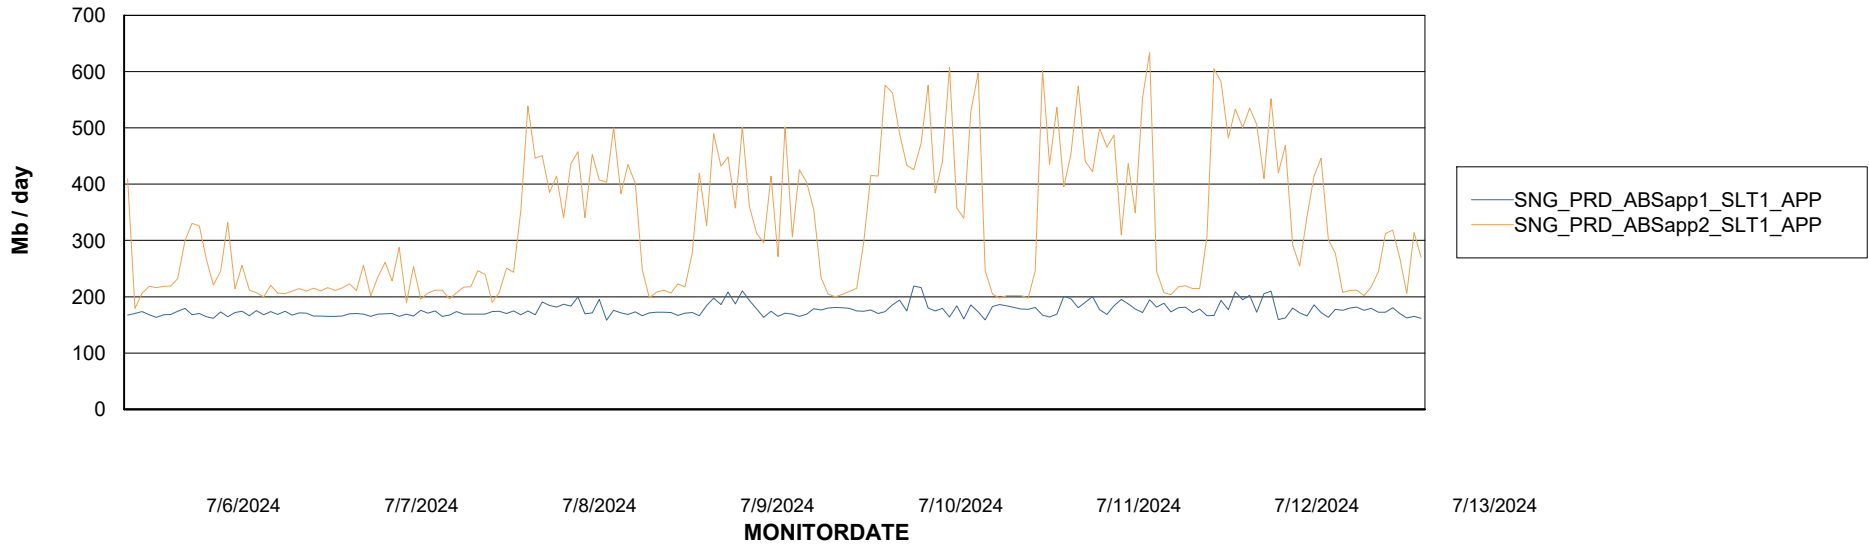

ABSSolute Application Server Services

Avg memory used per ABS Server Service