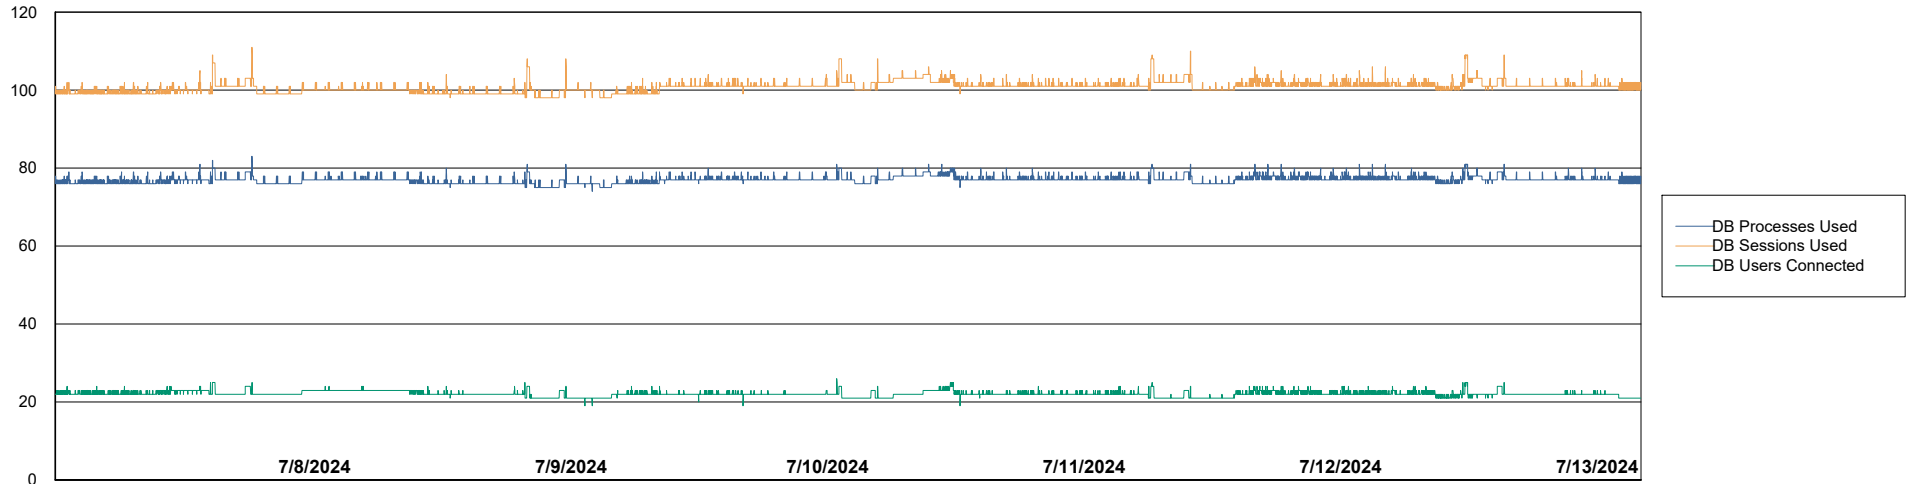

Database Performance RSS_PRD_SV1364_PRD_ABS1