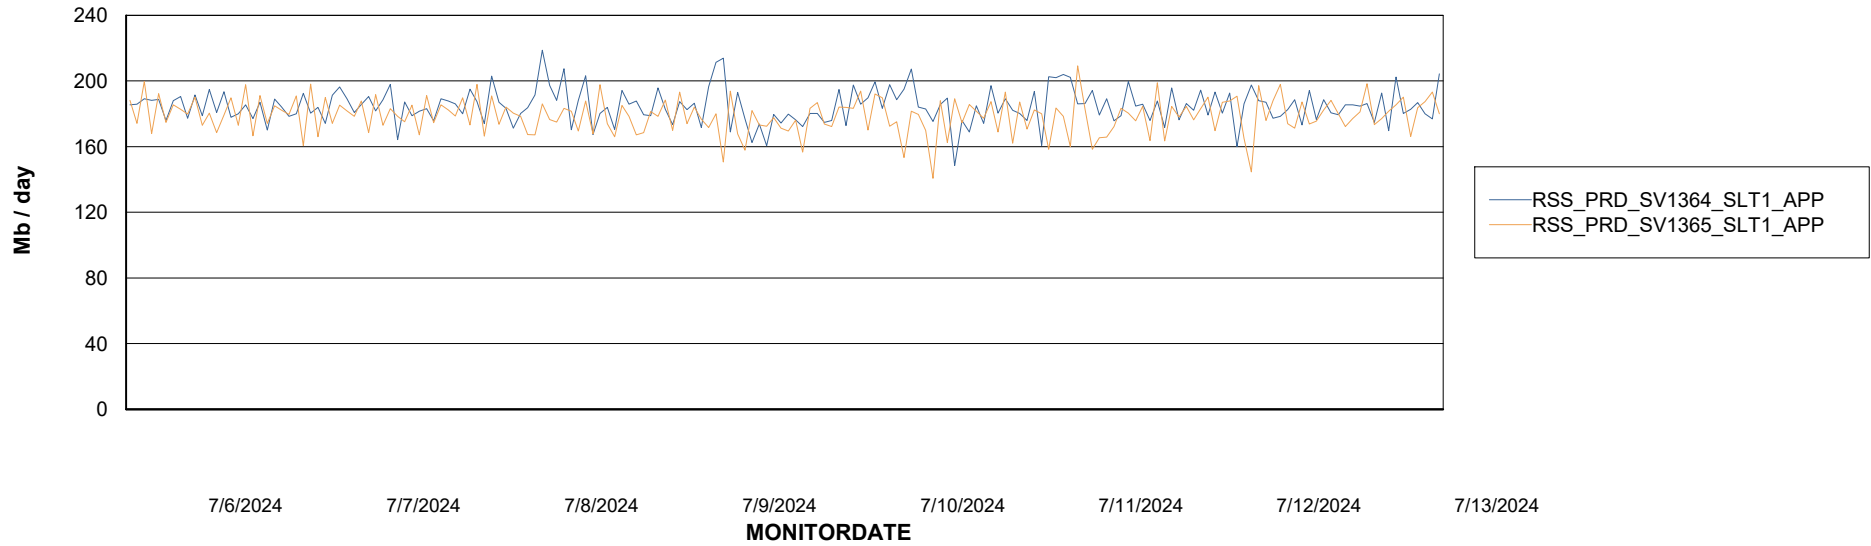

ABSSolute Application Server Services

Avg memory used per ABS Server Service