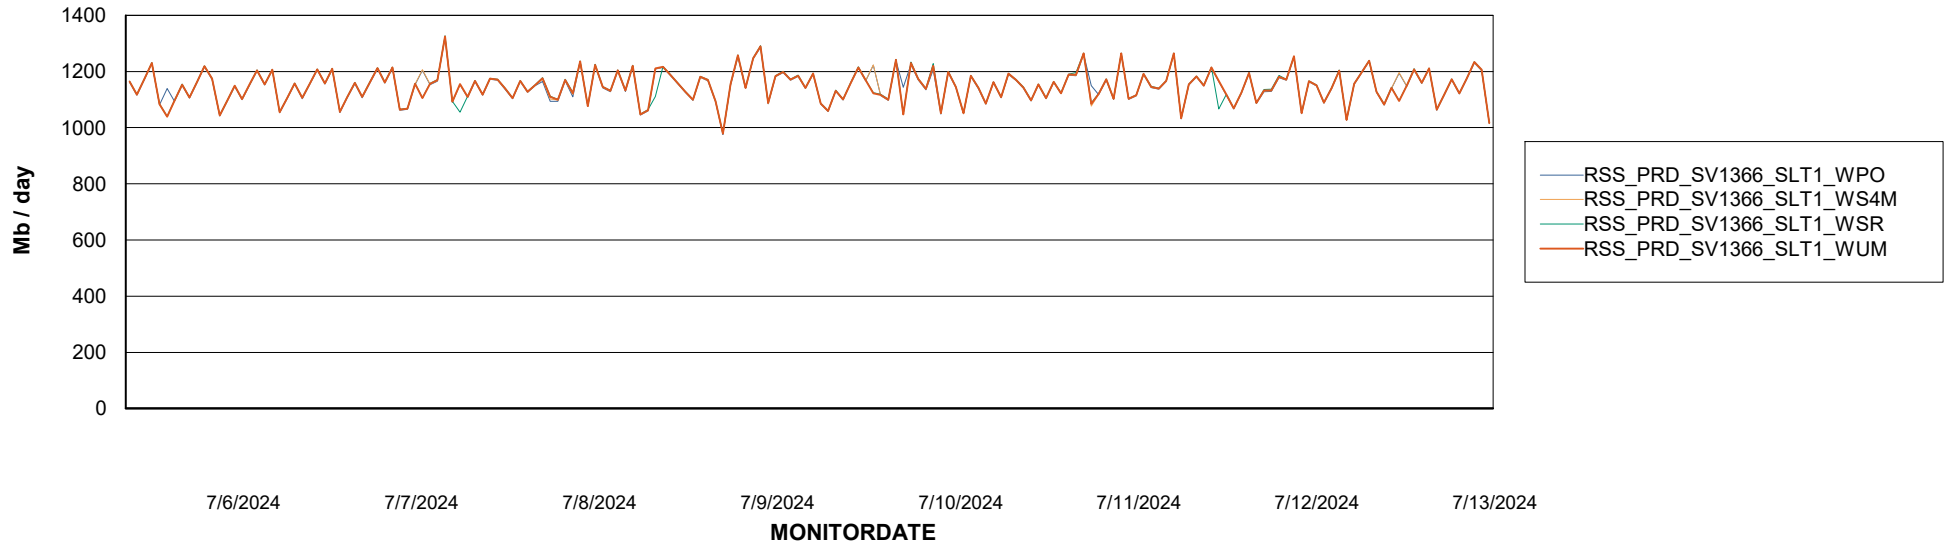

ABSSolute Web Component Services

Avg memory used per ABS Web component