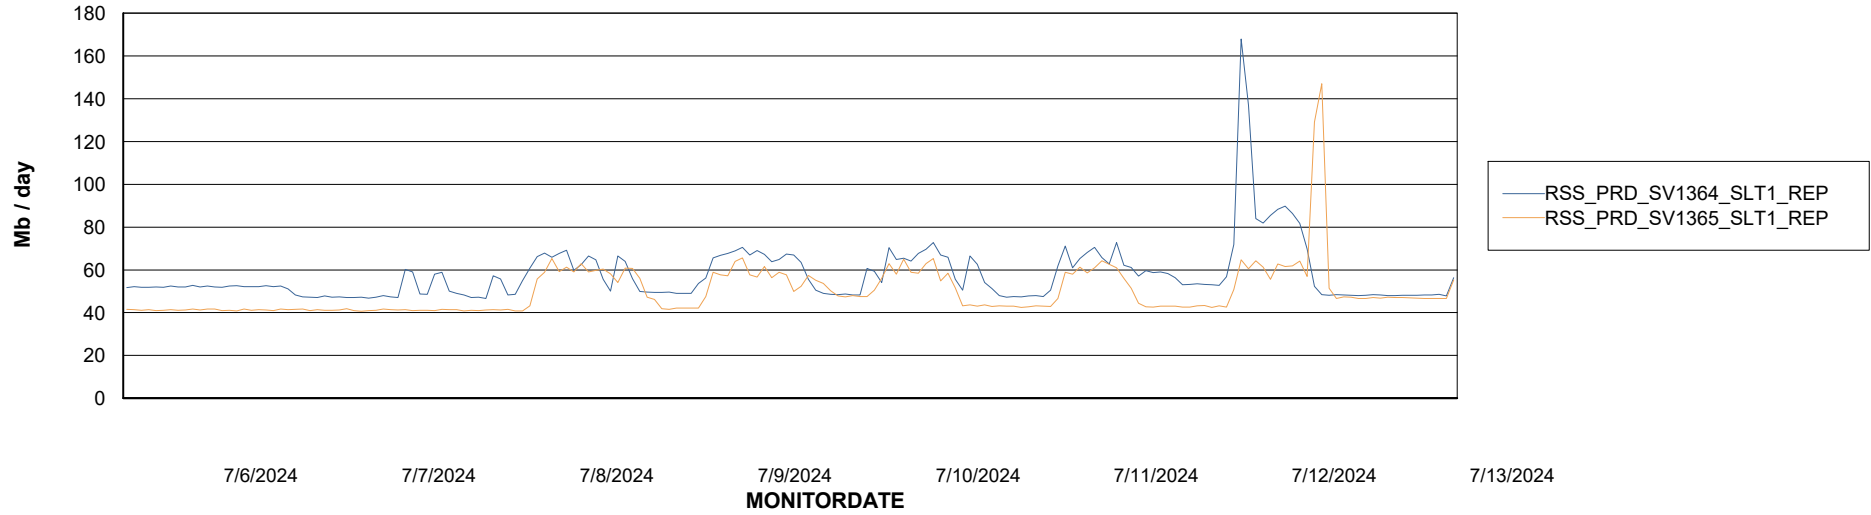

Avg memory used per ABS Server Service

Avg users per day per ABS server

Weekly SLA Customer Report

Customer RSS Production
Database ID 52

ABSSolute Application ReportServer Services

Avg memory used per ReportServer Service