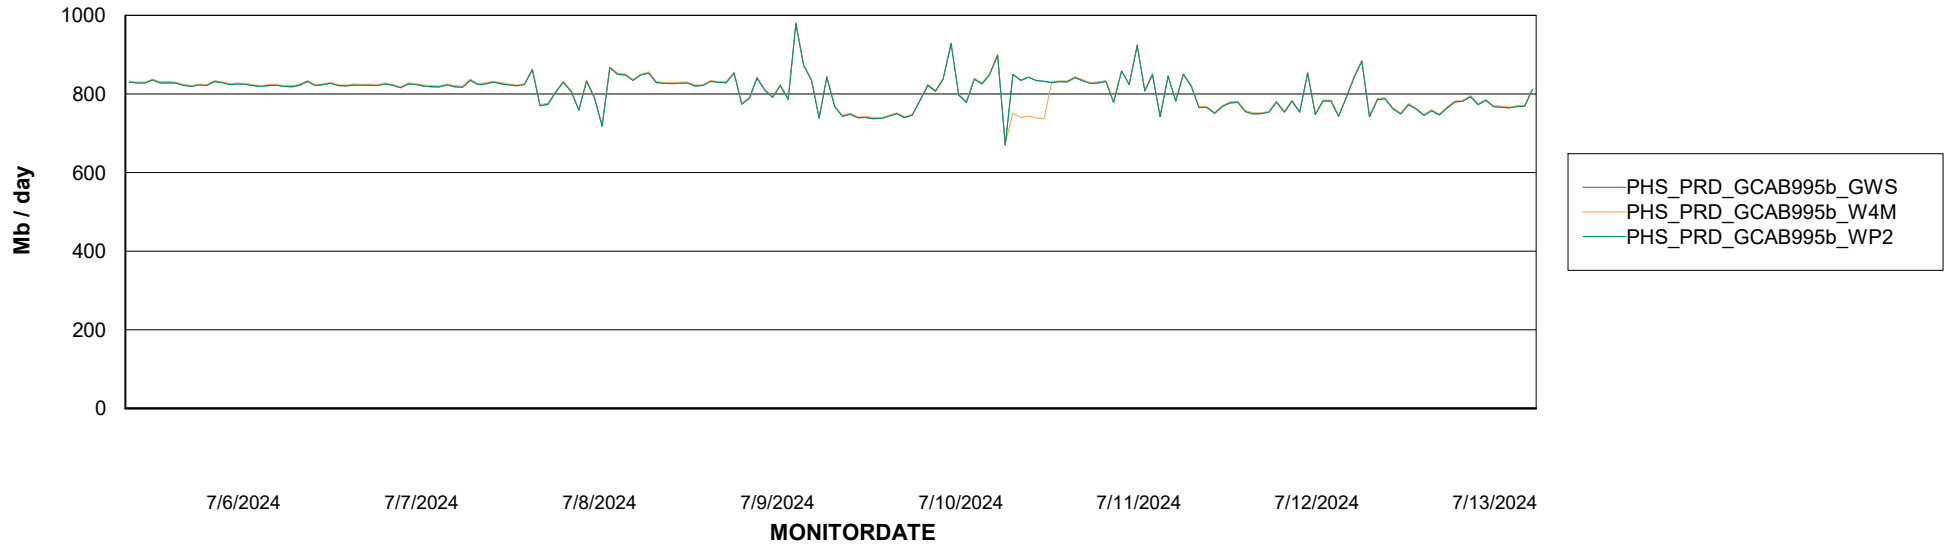

ABSolute Web Component Services

Avg memory used per ABS Web component