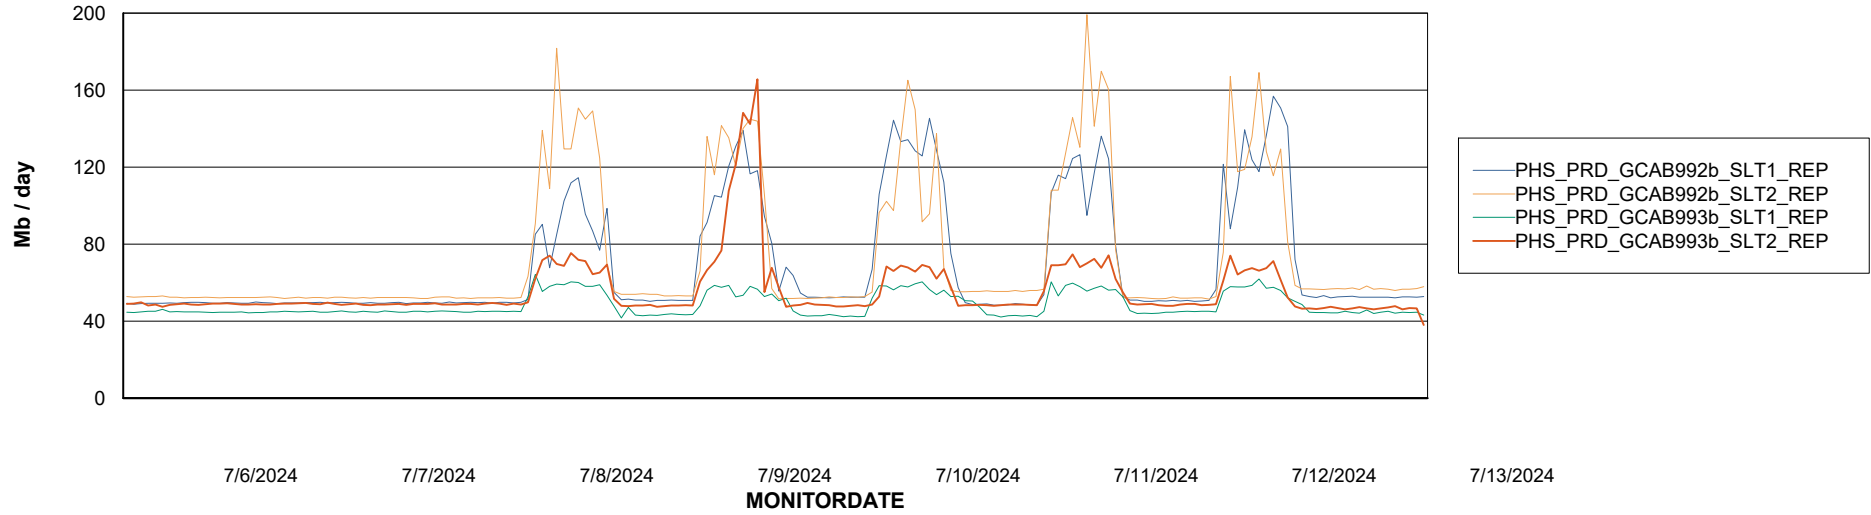

Avg memory used per ABS Server Service

Avg users per day per ABS server

Weekly SLA Customer Report

Customer PHS_Production
Database ID 47

ABSSolute Application ReportServer Services

Avg memory used per ReportServer Service