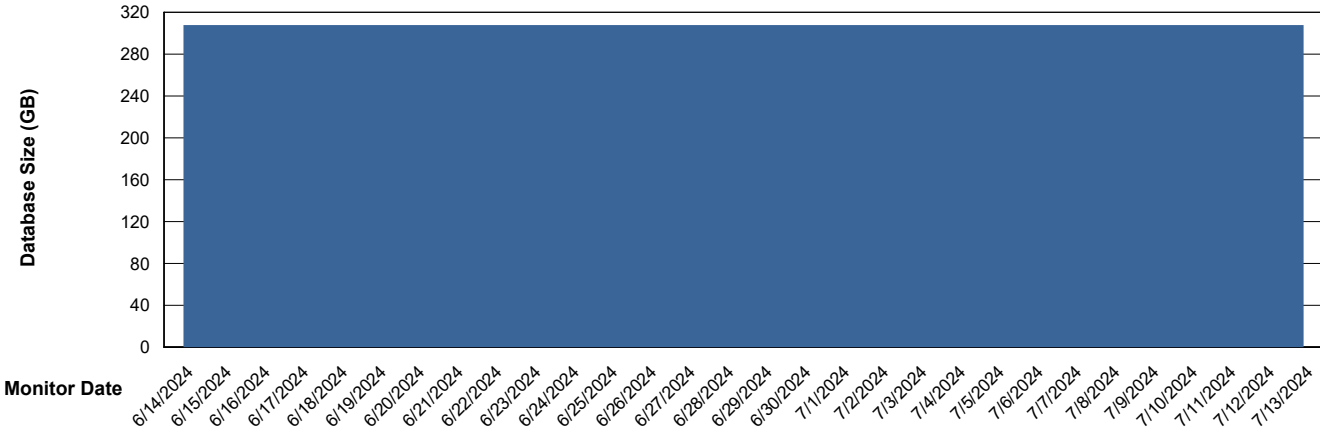

DB Processes Max 1,000

Weekly SLA Customer Report

Customer PHS_Production
 Database ID 47

DATABASE SIZE PHS_PRD_GCAB992B_ABS1

Database growth over last month

Database Tablespace PHS_PRD_GCAB992B_ABS1

Date	Tablespace Name	Filesize (Gb)	Usedsize (Gb)	Percentage free
7/13/2024	ABSDATA	144	117	19
	INDX	220	180	18
7/12/2024	ABSDATA	144	117	19
	INDX	220	180	18
7/11/2024	ABSDATA	144	117	19
	INDX	220	180	18
7/10/2024	ABSDATA	144	117	19
	INDX	220	180	18
7/9/2024	ABSDATA	144	117	19
	INDX	220	180	18
7/8/2024	ABSDATA	144	117	19
	INDX	220	180	18
7/7/2024	ABSDATA	144	117	19
	INDX	220	180	18

Weekly SLA Customer Report

Customer PHS_Production
Database ID 47

Standby Database Health PHS_Production

Recovery lag for last 7 days

Weekly SLA Customer Report

Customer PHS_Production
Database ID 47

ABSSolute Application Server Services