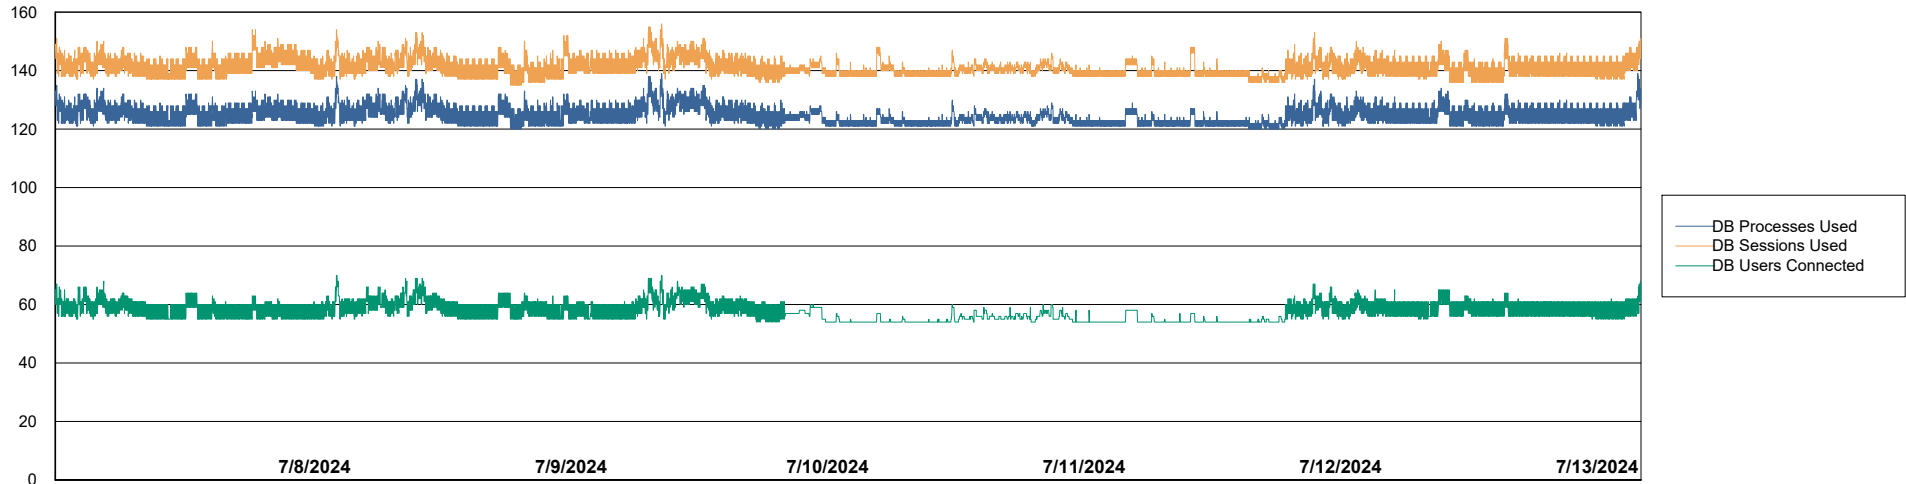

Database Performance PHS_PRD_GCAB992B_ABS1