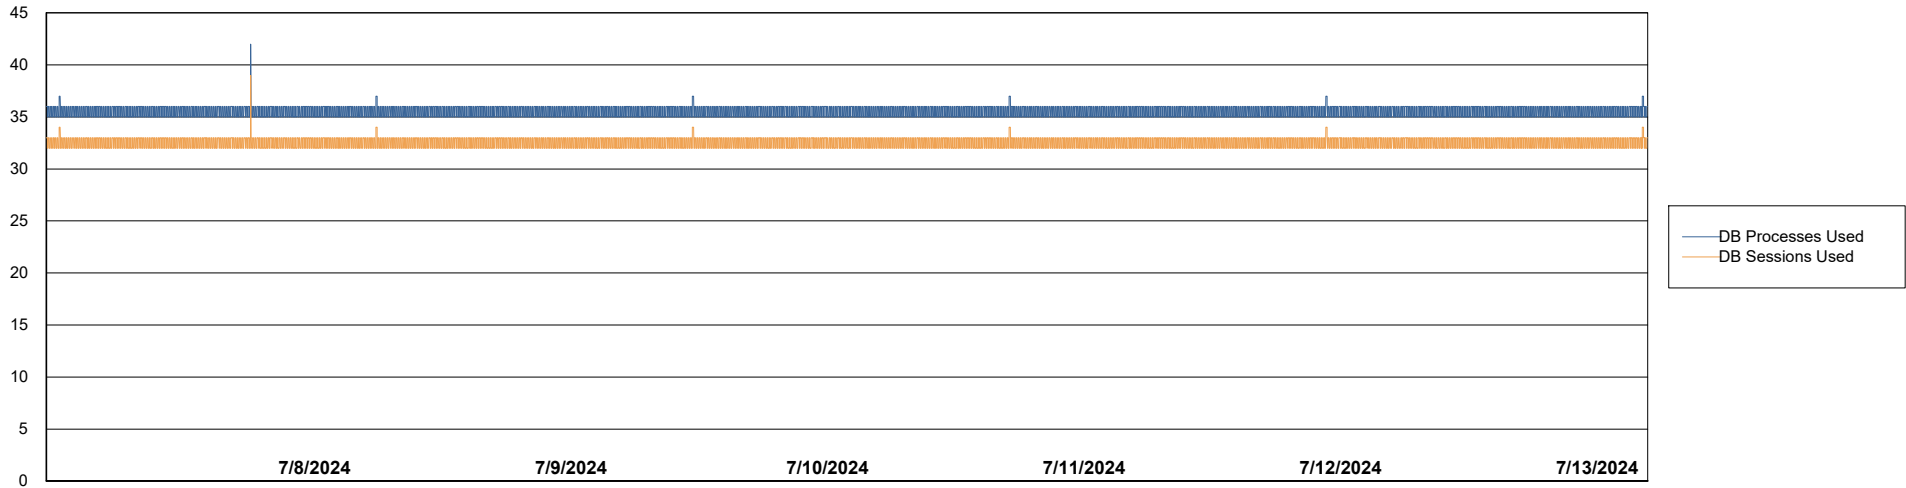

Weekly SLA Customer Report

Customer PHS_Production
Database ID 47

Database Performance PHS_PRD_GCAB992B_ABS1

Weekly SLA Customer Report

Customer PHS_Production
Database ID 47

Database Performance PHS_PRD_GCAB993B_HSBABS1

DB Processes Max 1,000

Weekly SLA Customer Report

Customer PHS_Production
 Database ID 47

DATABASE SIZE PHS_PRD_GCAB992B_ABS1

Database growth over last month

Database Tablespace PHS_PRD_GCAB992B_ABS1

Date	Tablespace Name	Filesize (Gb)	Usedsize (Gb)	Percentage free
7/13/2024	ABSDATA	144	117	19
	INDX	220	180	18
7/12/2024	ABSDATA	144	117	19
	INDX	220	180	18
7/11/2024	ABSDATA	144	117	19
	INDX	220	180	18
7/10/2024	ABSDATA	144	117	19
	INDX	220	180	18
7/9/2024	ABSDATA	144	117	19
	INDX	220	180	18
7/8/2024	ABSDATA	144	117	19
	INDX	220	180	18
7/7/2024	ABSDATA	144	117	19
	INDX	220	180	18