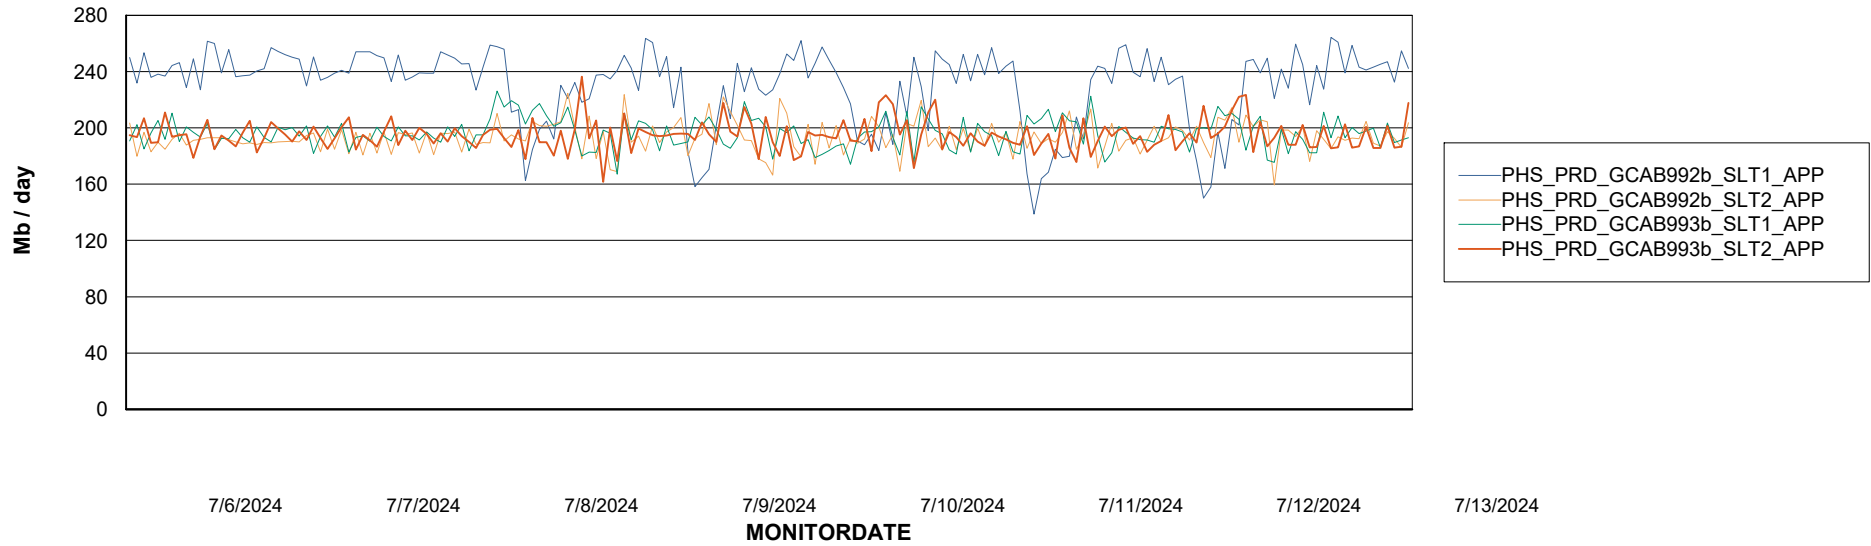

ABSSolute Application Server Services

Avg memory used per ABS Server Service