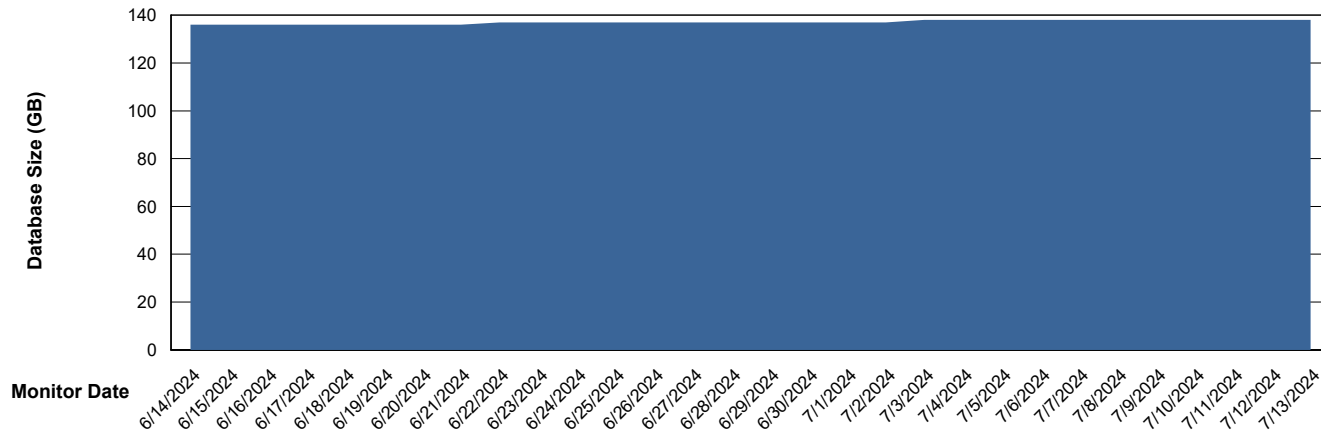

DATABASE SIZE NOA_PRD_NOVOBI_ABS1

Database growth over last month