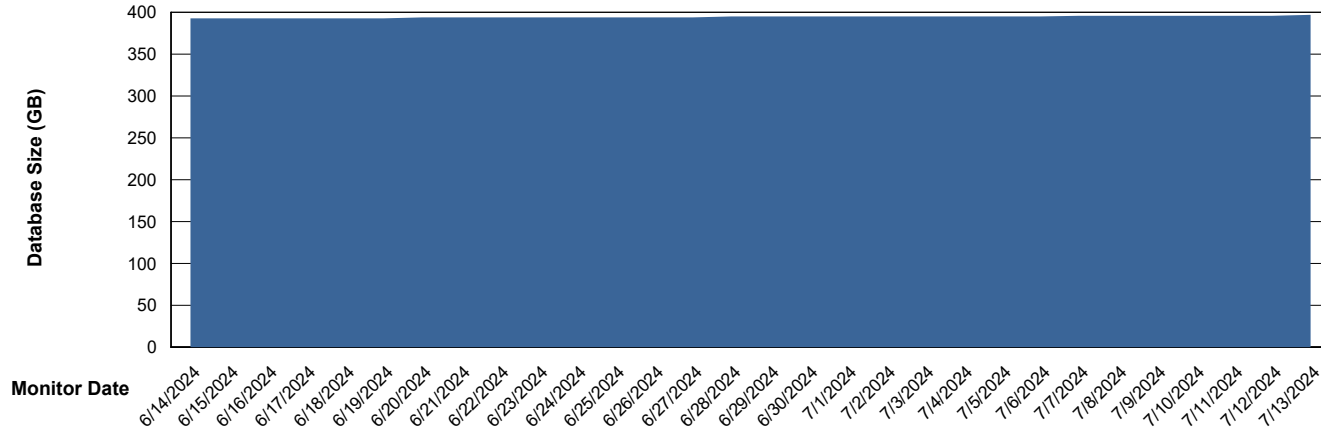

DATABASE SIZE NOA_PRD_NovoABS01_ABS1

Database growth over last month