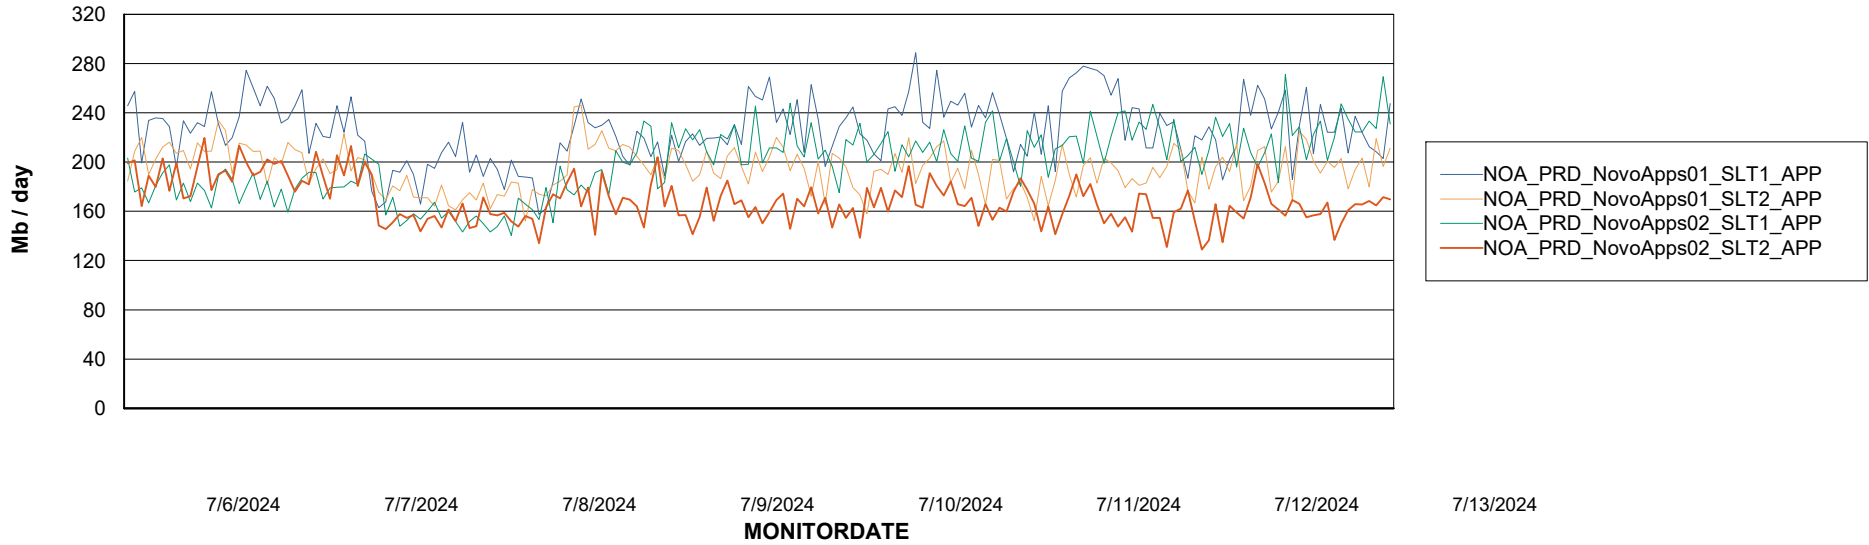

ABSSolute Application Server Services

Avg memory used per ABS Server Service