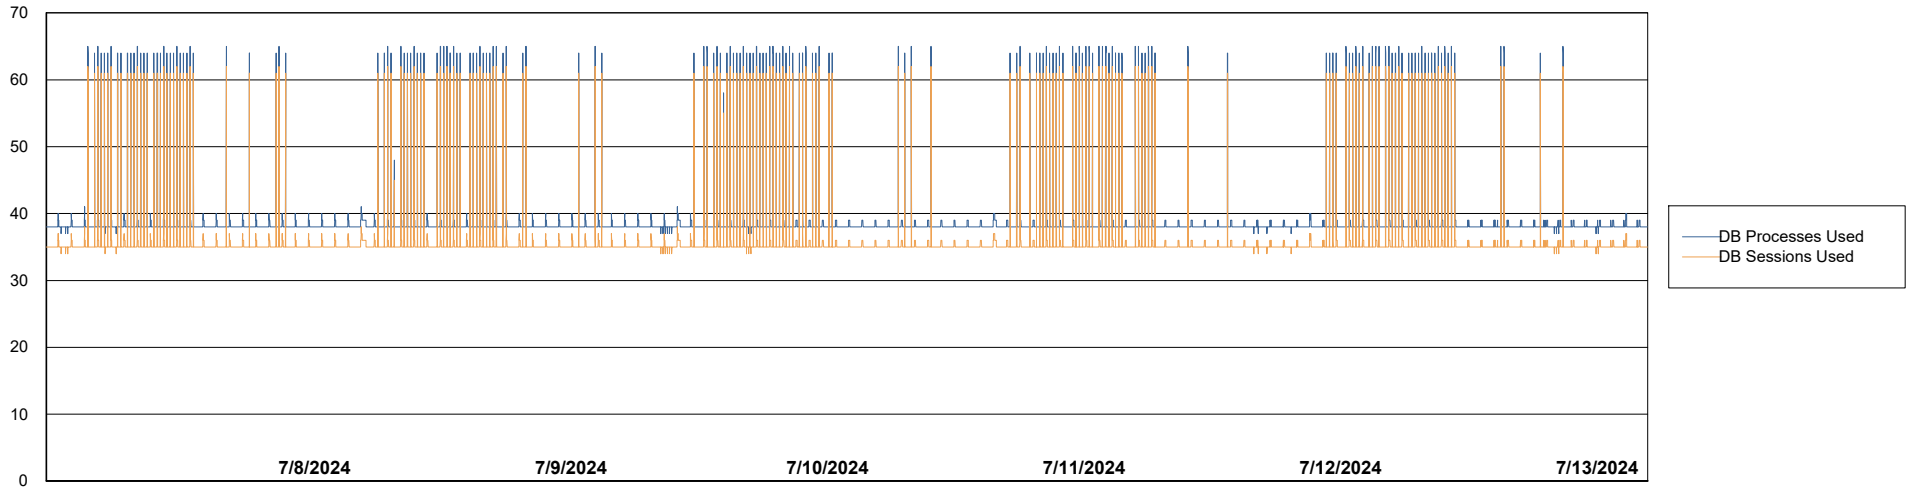

# Weekly SLA Customer Report

Customer NOA\_Production (24/7)  
Database ID 116

Database Performance NOA\_PRD\_NovoABS03\_HSBABS1

DB Processes Max 300