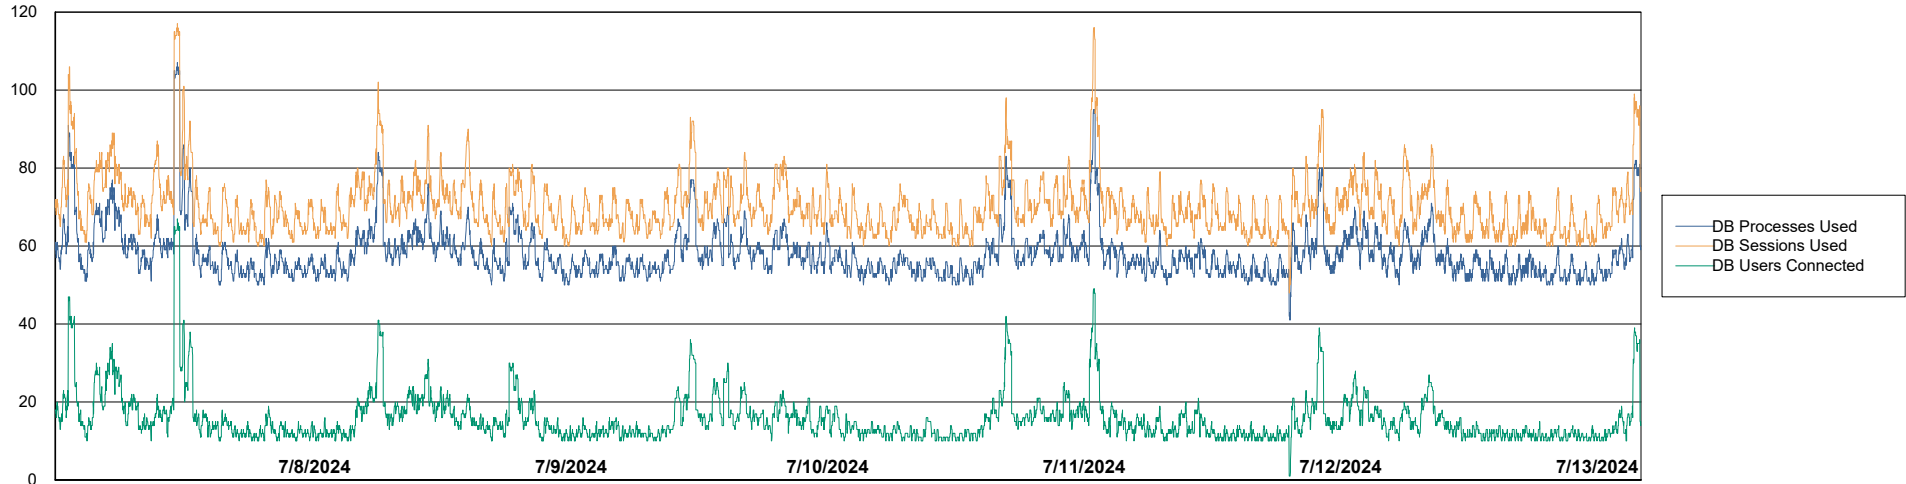

Database Performance NOA_PRD_NOVOBI_ABS1