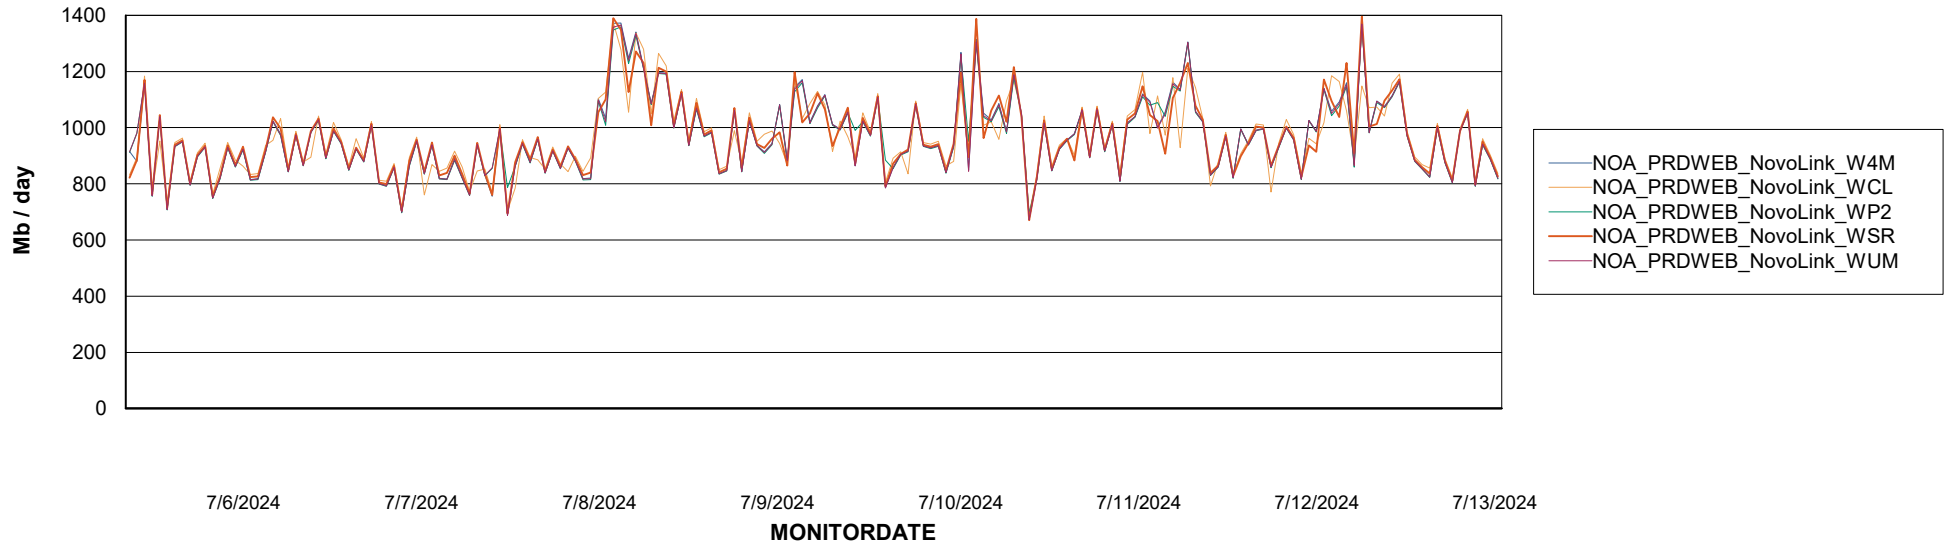

ABSolute Web Component Services

Avg memory used per ABS Web component