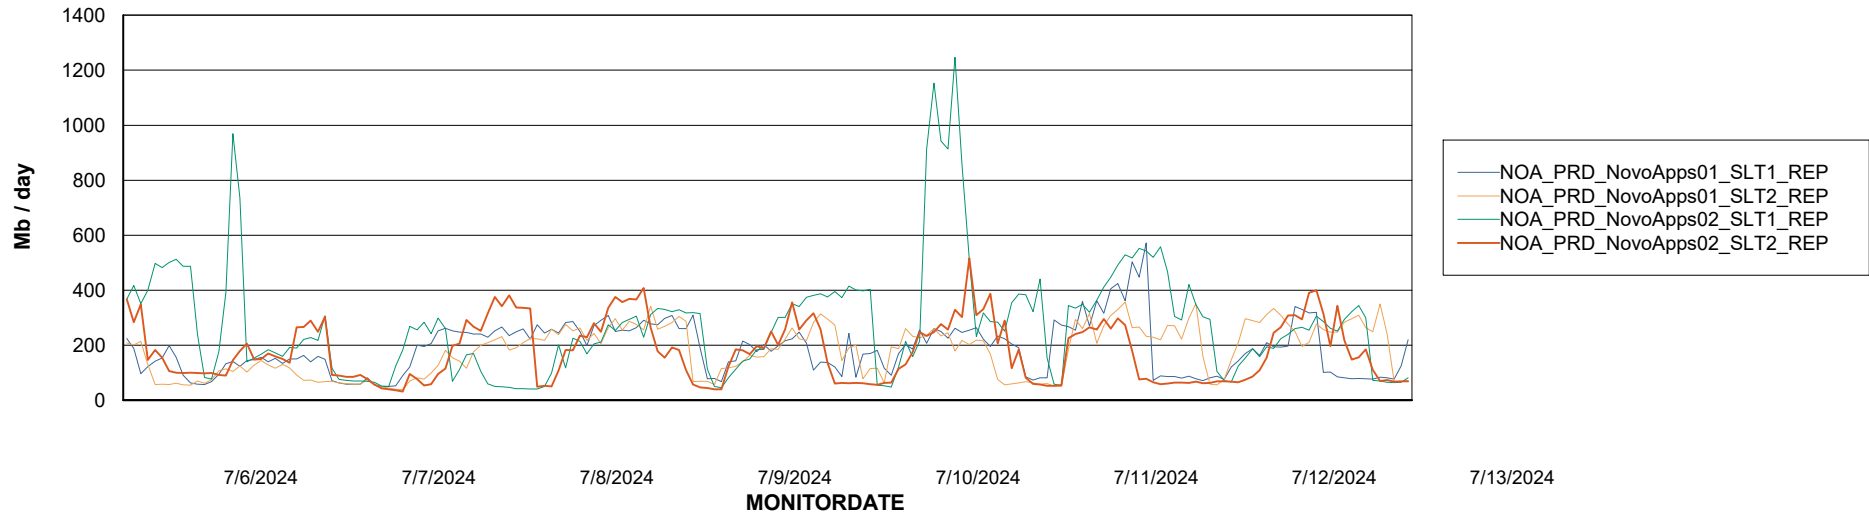

ABSSolute Application ReportServer Services

Avg memory used per ReportServer Service