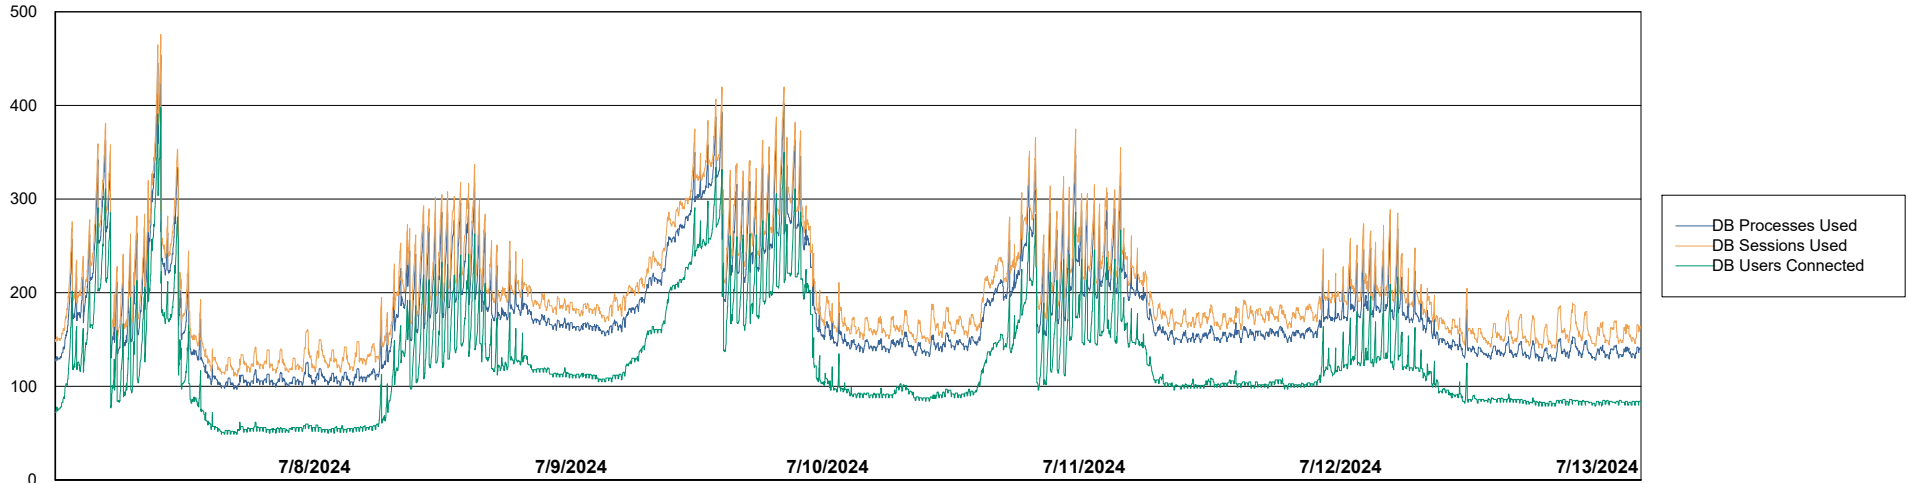

Weekly SLA Customer Report

Customer NIX_Production
Database ID 51

Database Performance NIX_PRD_ABSBI_ABS1

Weekly SLA Customer Report

Customer NIX_Production
Database ID 51

Database Performance NIX_PRD_ABSD01_ABS1