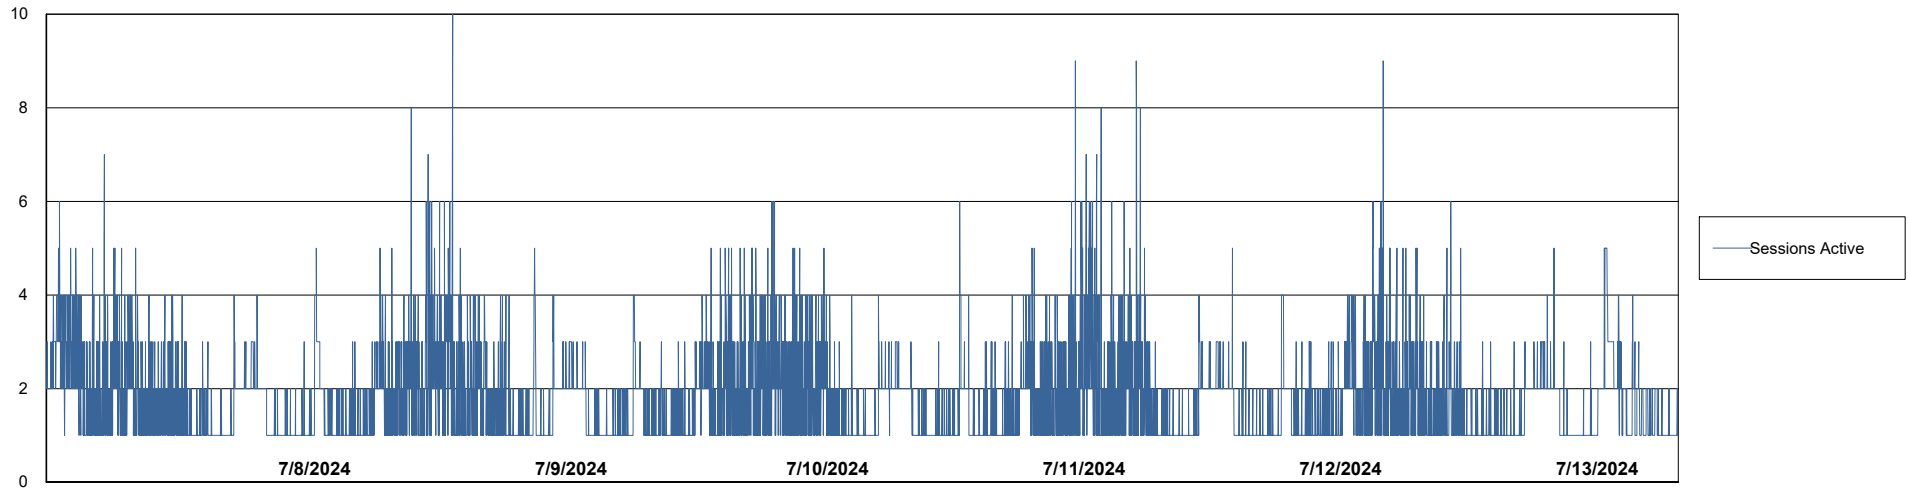

Weekly SLA Customer Report

Customer NIX_Production
Database ID 51

Database Performance NIX_PRD_ABSBI_ABS1

Weekly SLA Customer Report

Customer NIX_Production
Database ID 51

Database Performance NIX_PRD_ABSD01_ABS1