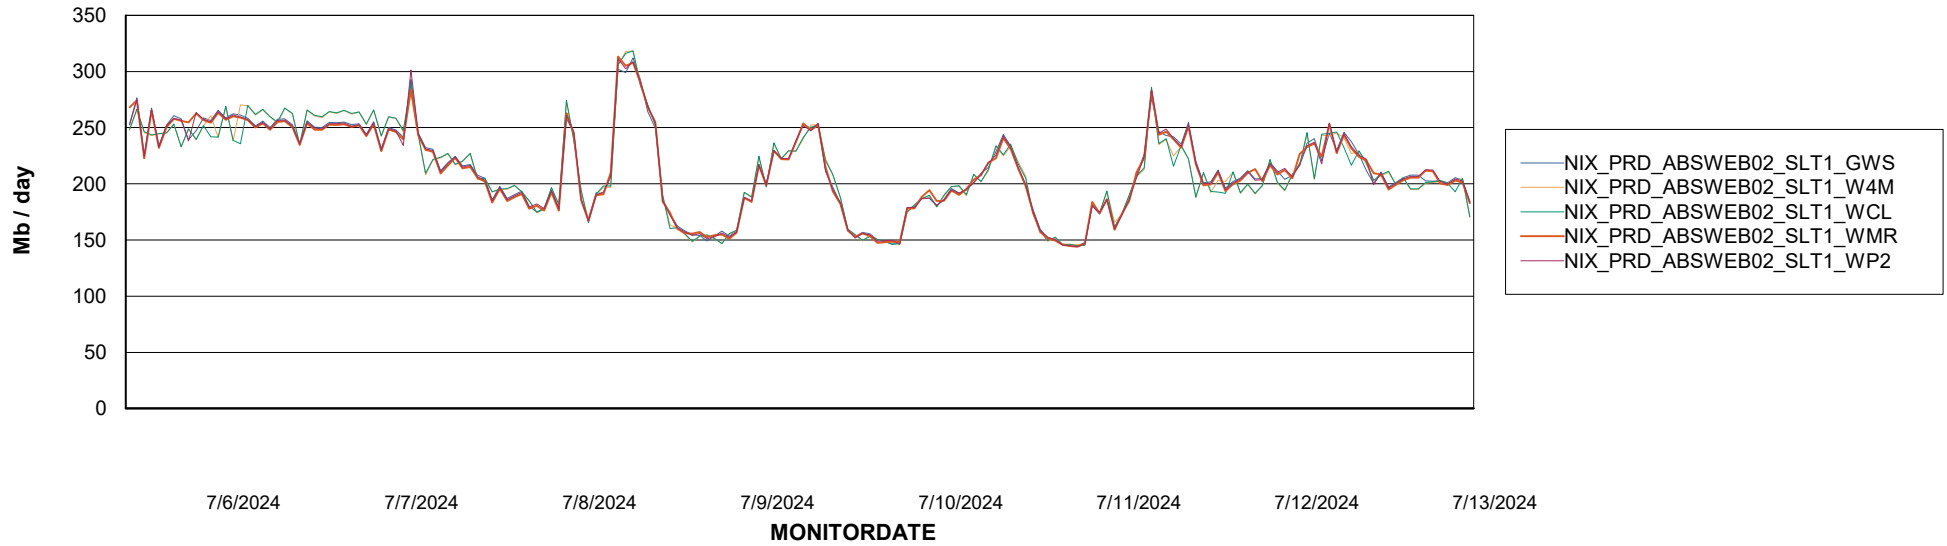

ABSSolute Web Component Services

Avg memory used per ABS Web component