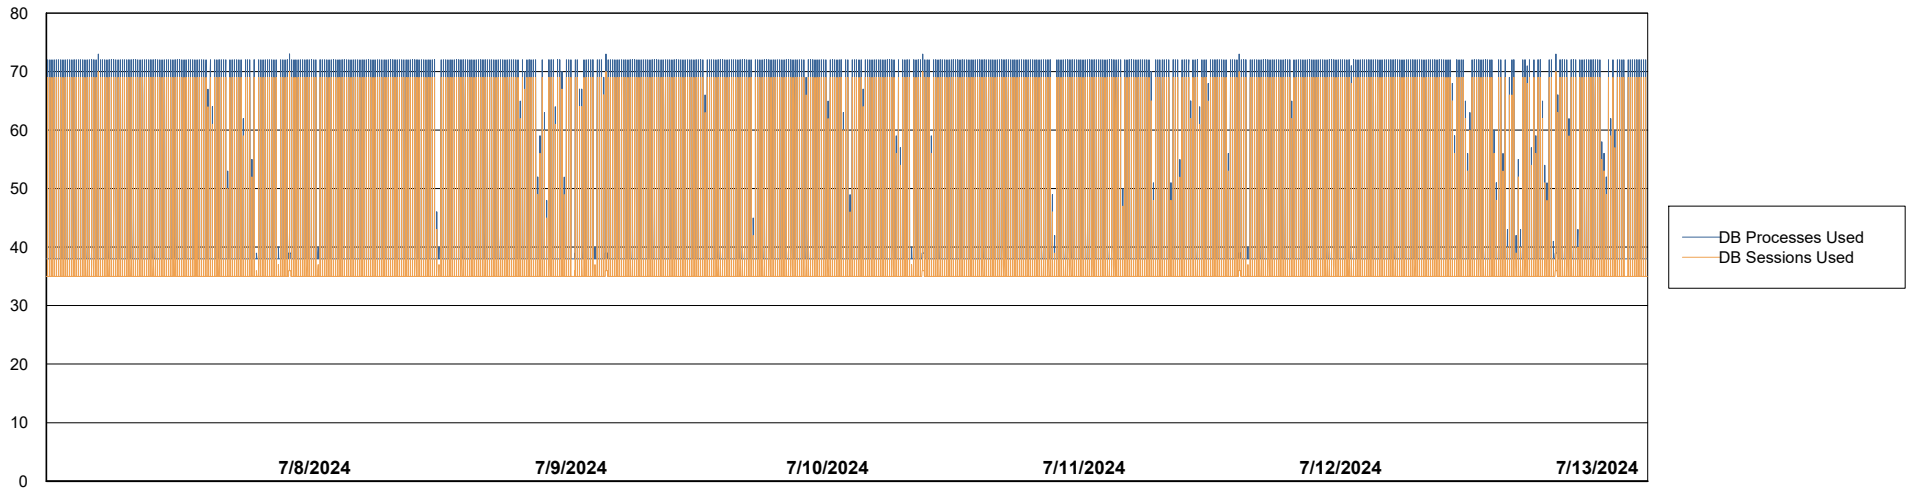

Database Performance NIX_PRD_ABSD02_HSBABS1

DB Processes Max 300