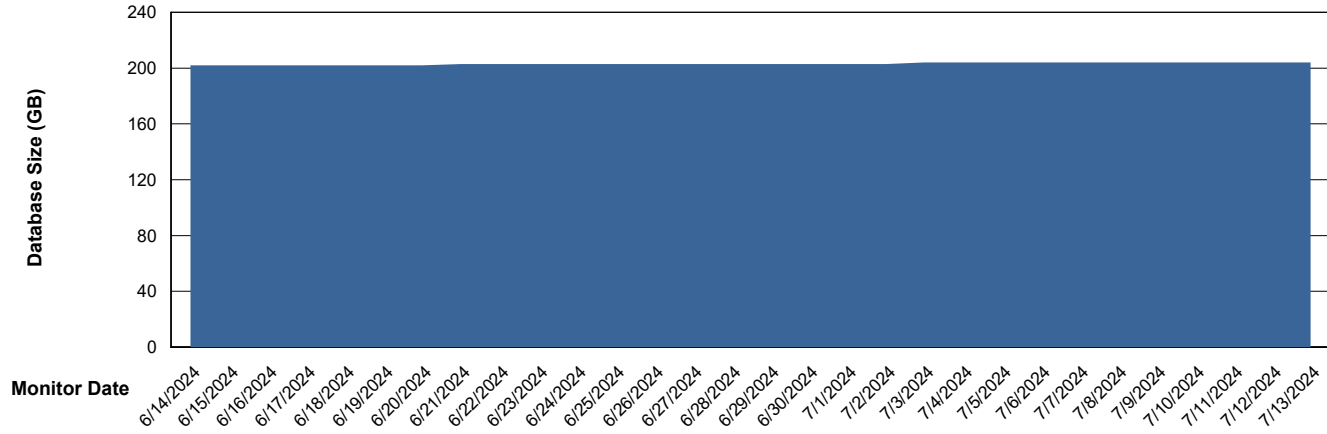

DATABASE SIZE NIX_PRD_ABSBI_ABS1

Database growth over last month