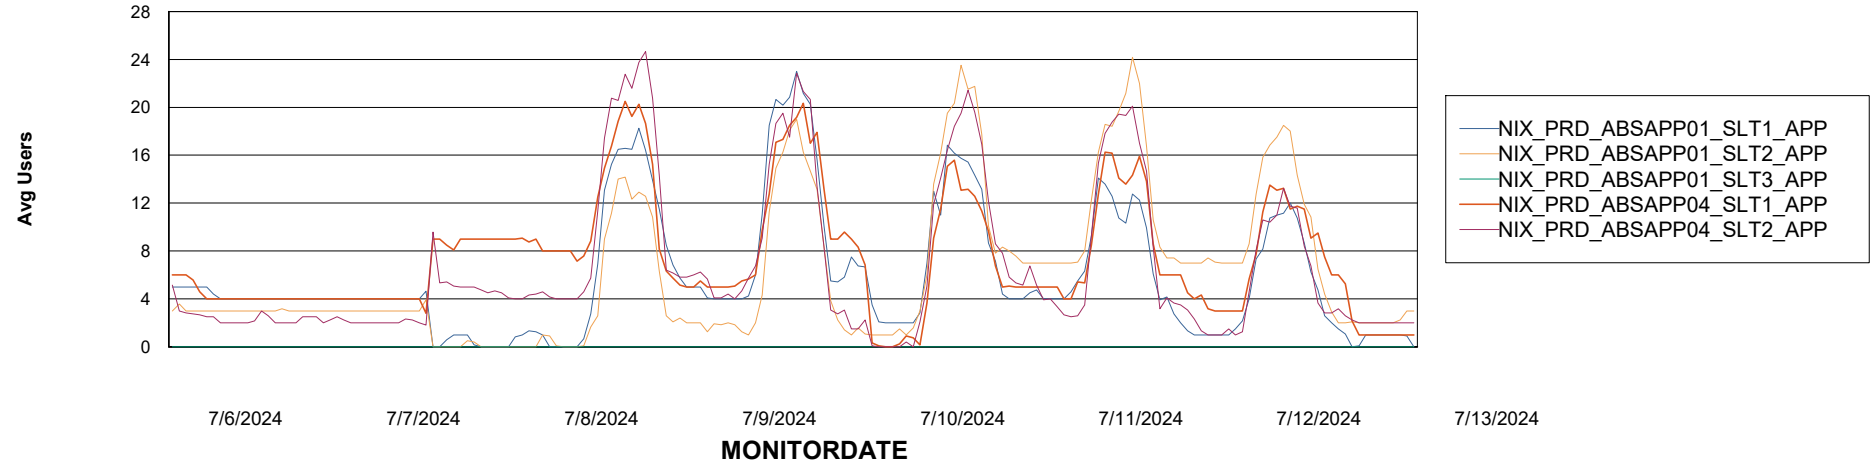

Avg users per day per ABS server