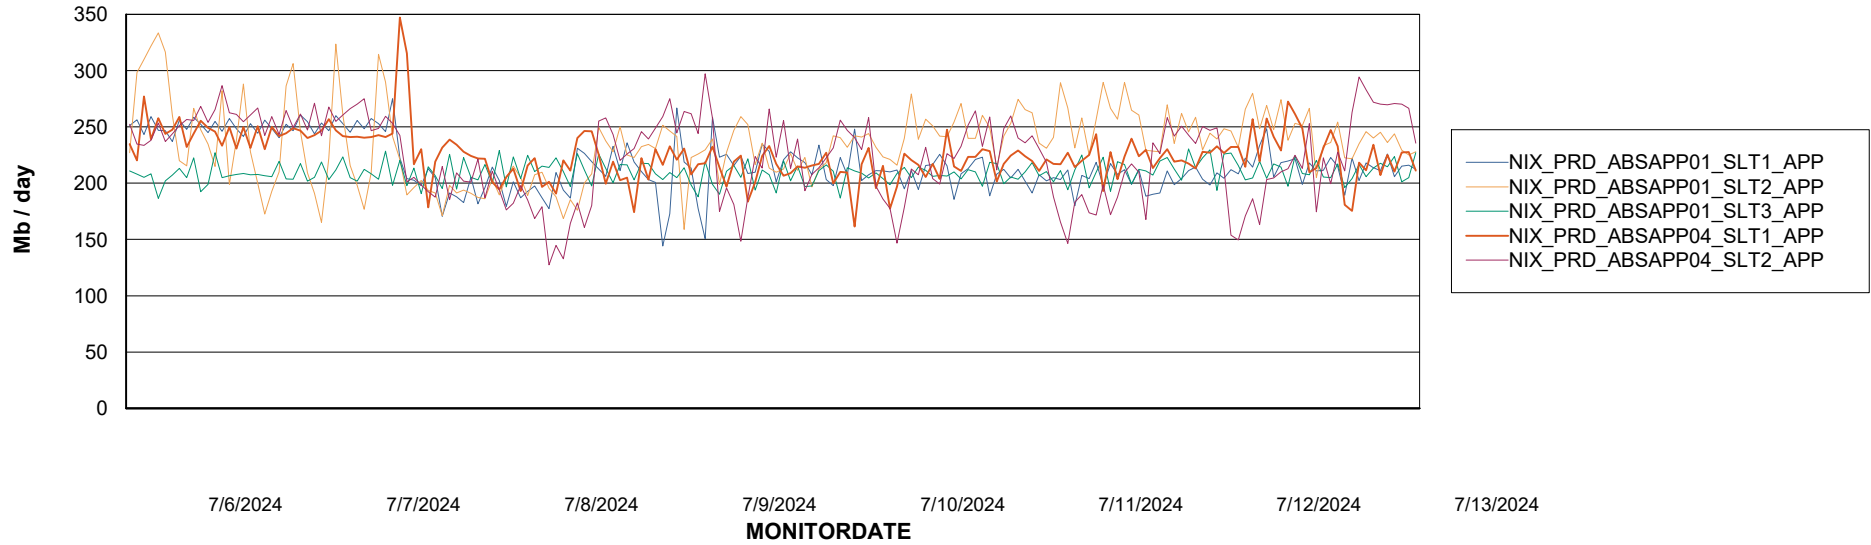

ABSSolute Application Server Services

Avg memory used per ABS Server Service