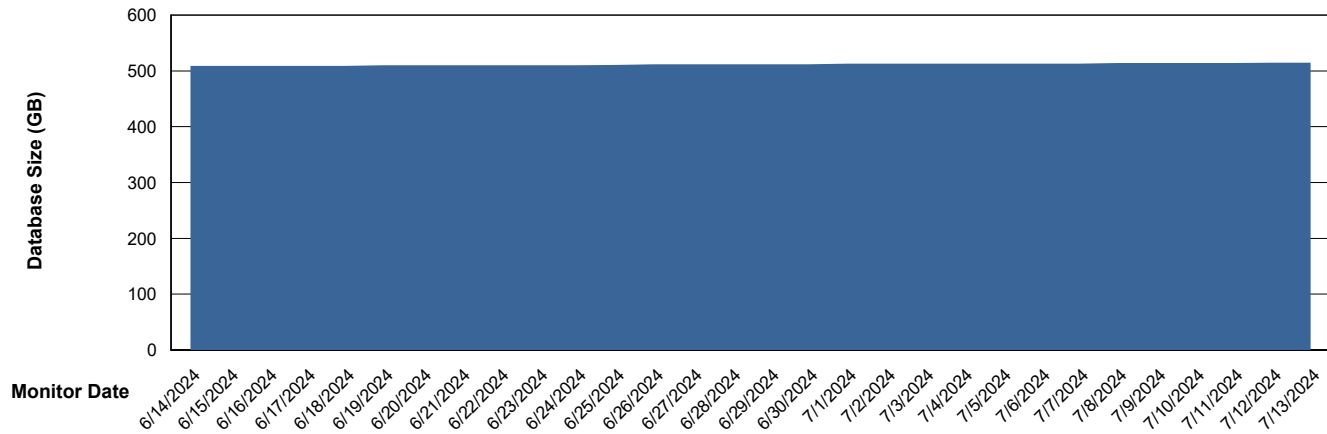

DATABASE SIZE NIX_PRD_ABSDB01_ABS1

Database growth over last month