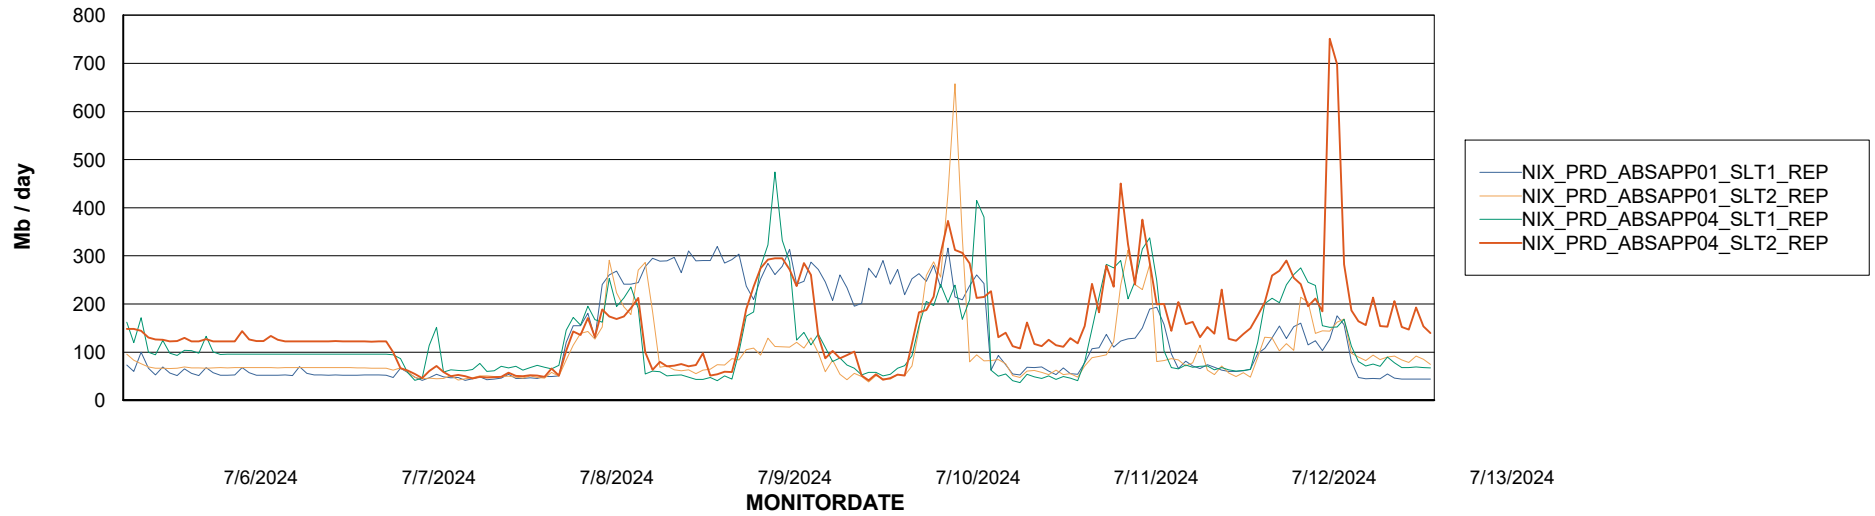

Avg memory used per ABS Server Service

Avg users per day per ABS server

Weekly SLA Customer Report

Customer NIX_Production
Database ID 51

ABSSolute Application ReportServer Services

Avg memory used per ReportServer Service