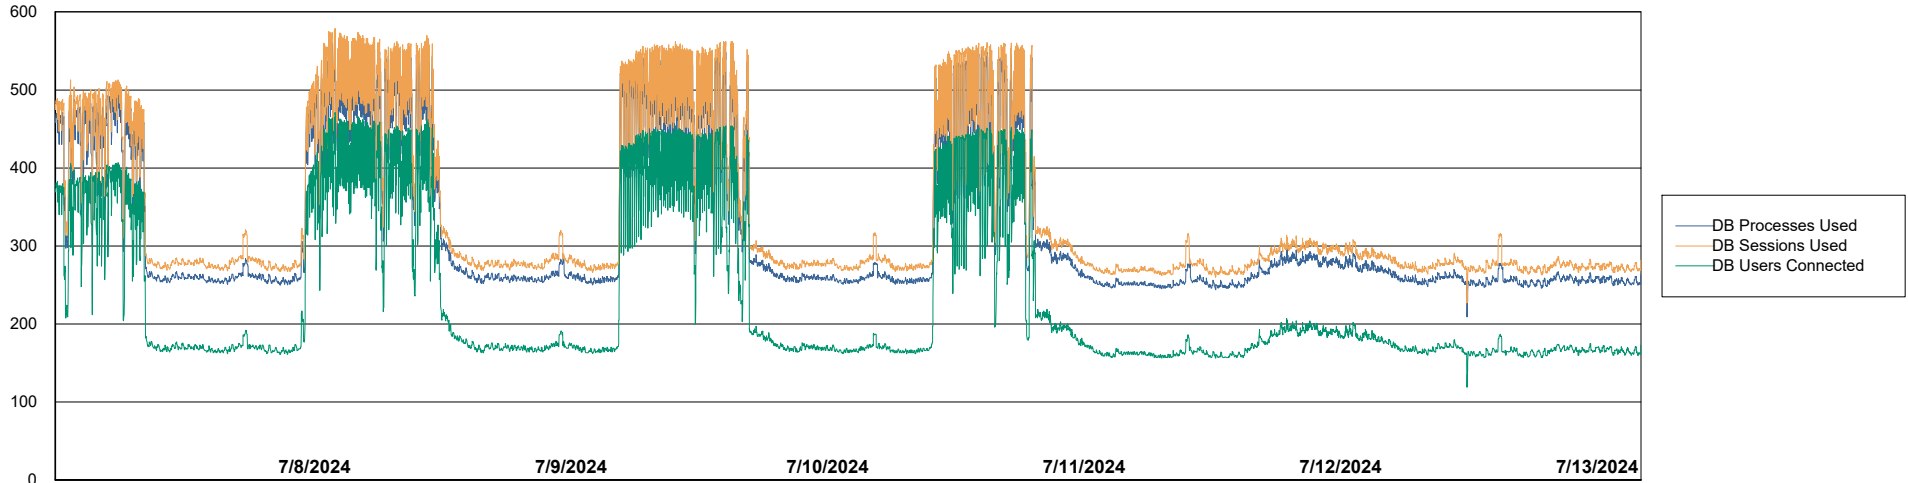

Weekly SLA Customer Report

Customer LTS(CleanLease)_Production
Database ID 126

Database Performance LTS_PRD_CLSABSBI01_ABS1

Weekly SLA Customer Report

Customer LTS(CleanLease)_Production
Database ID 126

Database Performance LTS_PRD_CLSABSD01_ABS1