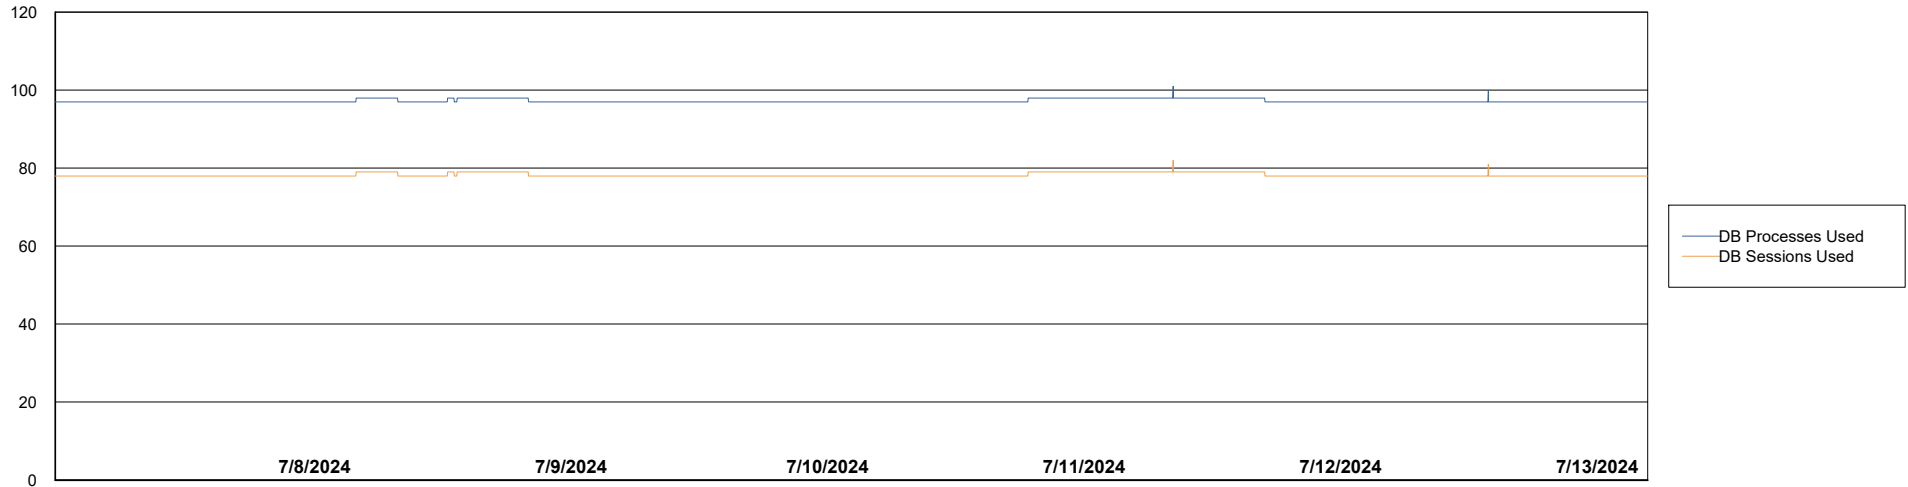

Database Performance LTS_PRD_CLSABSDB02_HSBABS1

DB Processes Max 1,000
DB Processes Max 4
DB Processes Max 0