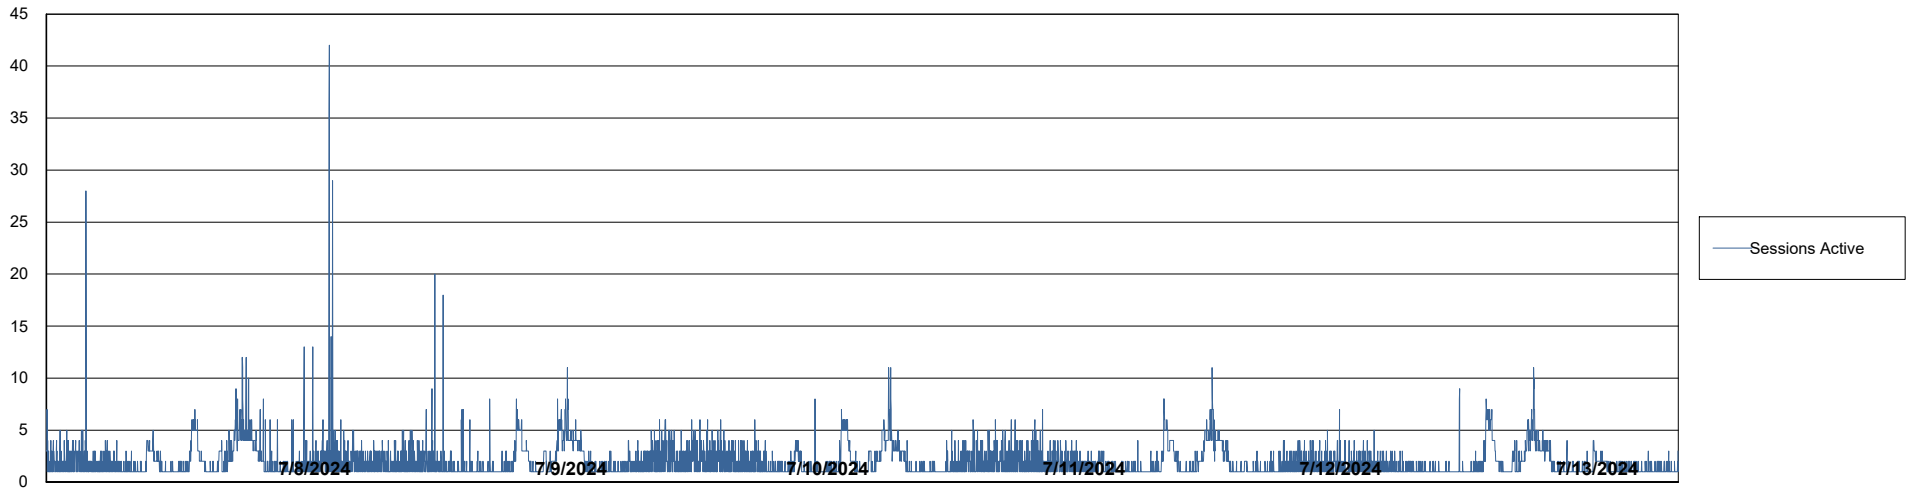

Weekly SLA Customer Report

Customer LTS(CleanLease)_Production
Database ID 126

Database Performance LTS_PRD_CLSABSBI01_ABS1

Weekly SLA Customer Report

Customer LTS(CleanLease)_Production
Database ID 126

Database Performance LTS_PRD_CLSABSD01_ABS1