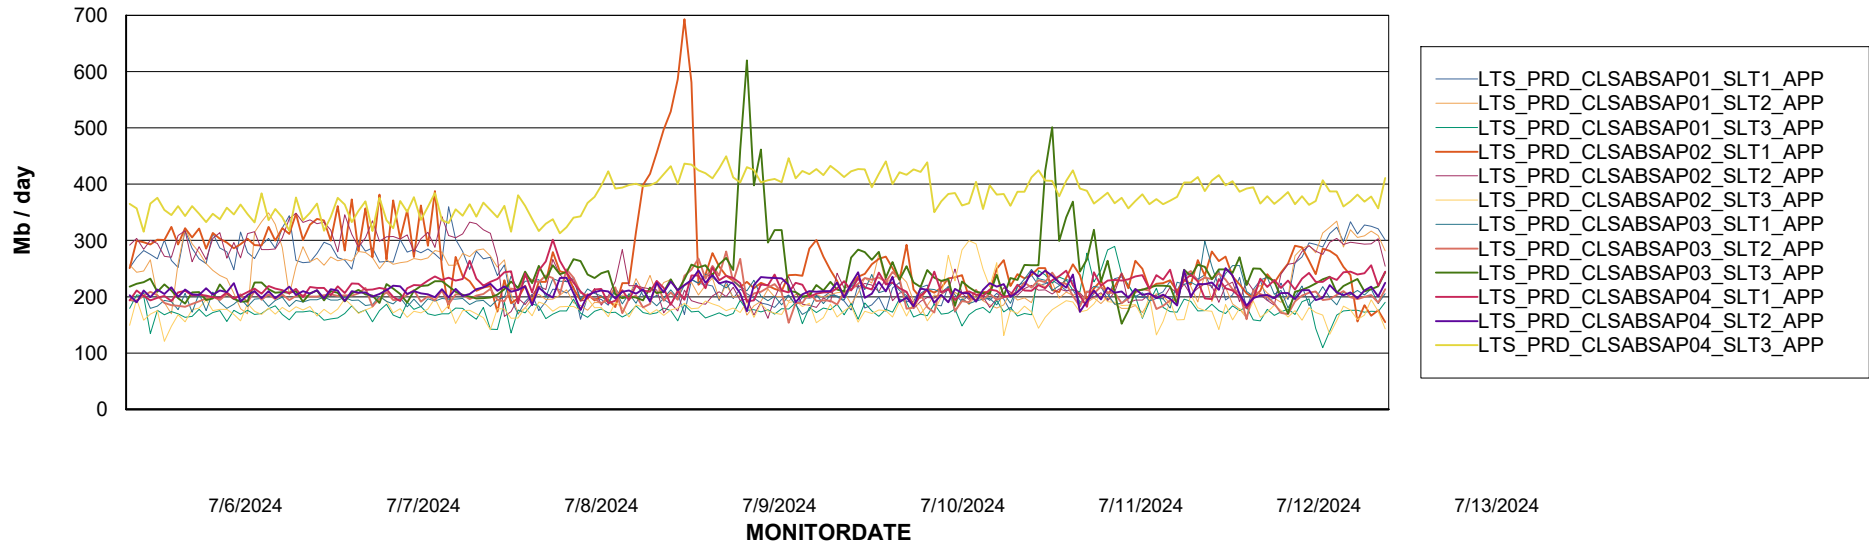

ABSSolute Application Server Services

Avg memory used per ABS Server Service