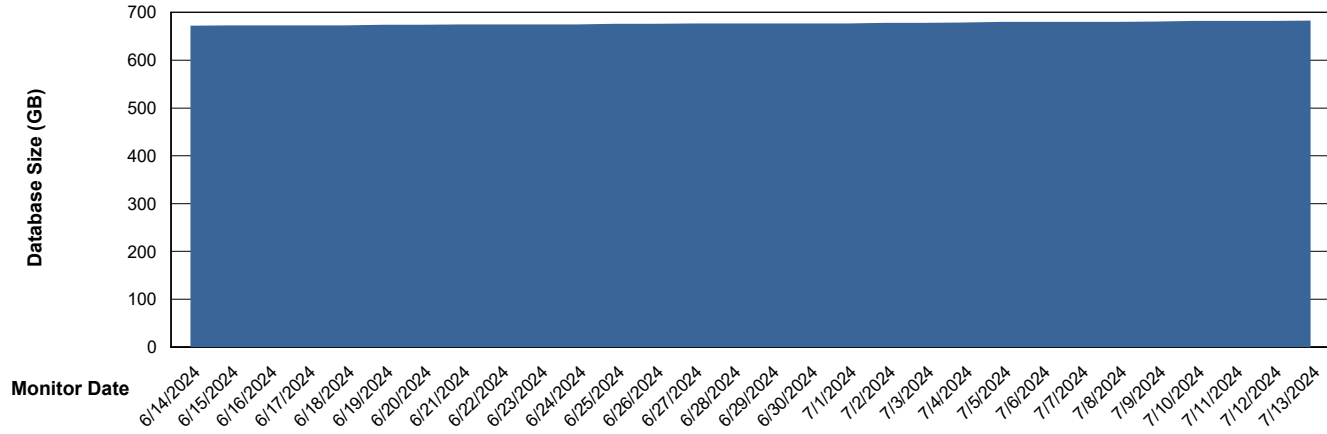

DATABASE SIZE LTS_PRD_CLSABSBI01_ABS1

Database growth over last month