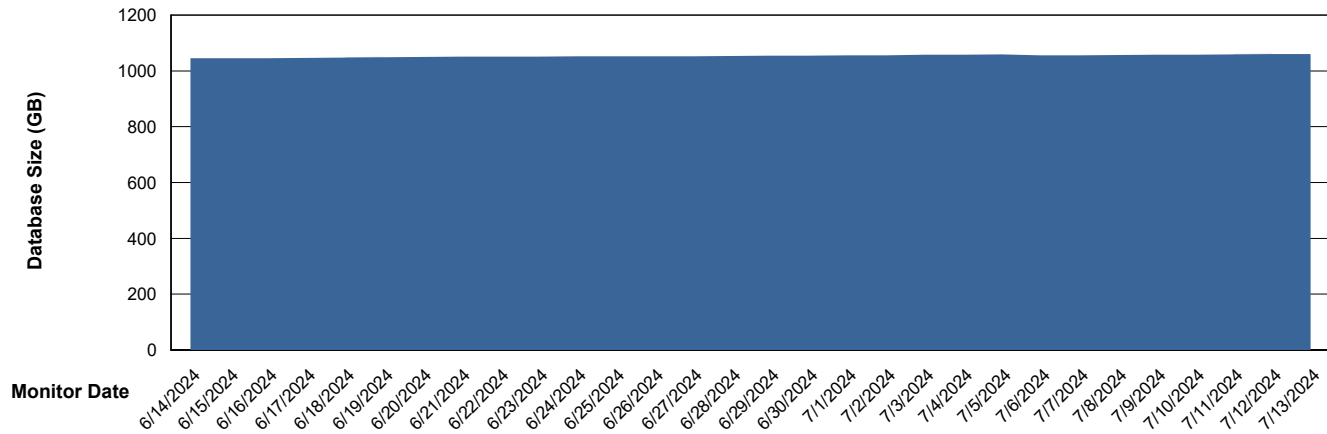

Customer LTS(CleanLease)_Production
Database ID 126

DATABASE SIZE LTS_PRD_CLSABSBI01_ABS1

Database growth over last month

DATABASE SIZE LTS_PRD_CLSABSDB01_ABS1

Database growth over last month

Weekly SLA Customer Report