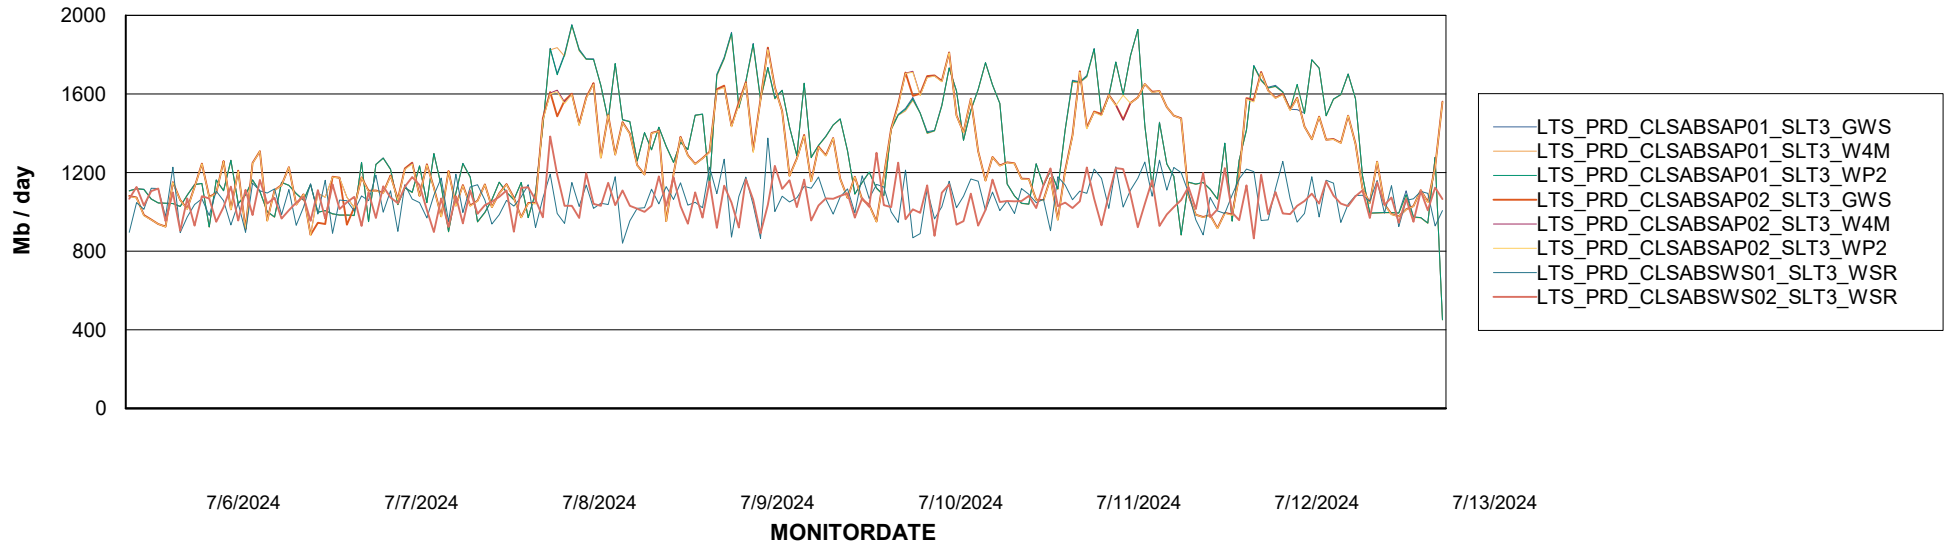

Avg memory used per ReportServer Service

Weekly SLA Customer Report

Customer LTS(CleanLease)_Production
Database ID 126

ABSSolute Web Component Services

Avg memory used per ABS Web component

Weekly SLA Customer Report