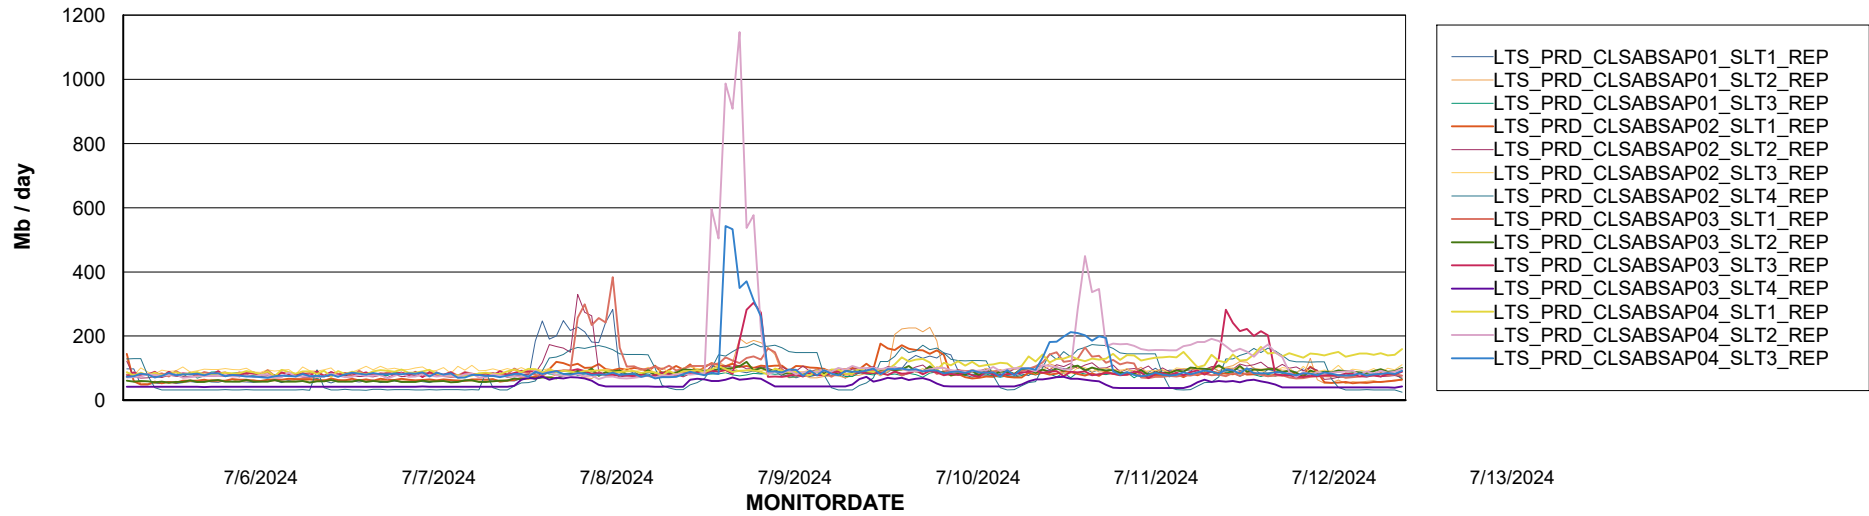

ABSSolute Application ReportServer Services

Avg memory used per ReportServer Service