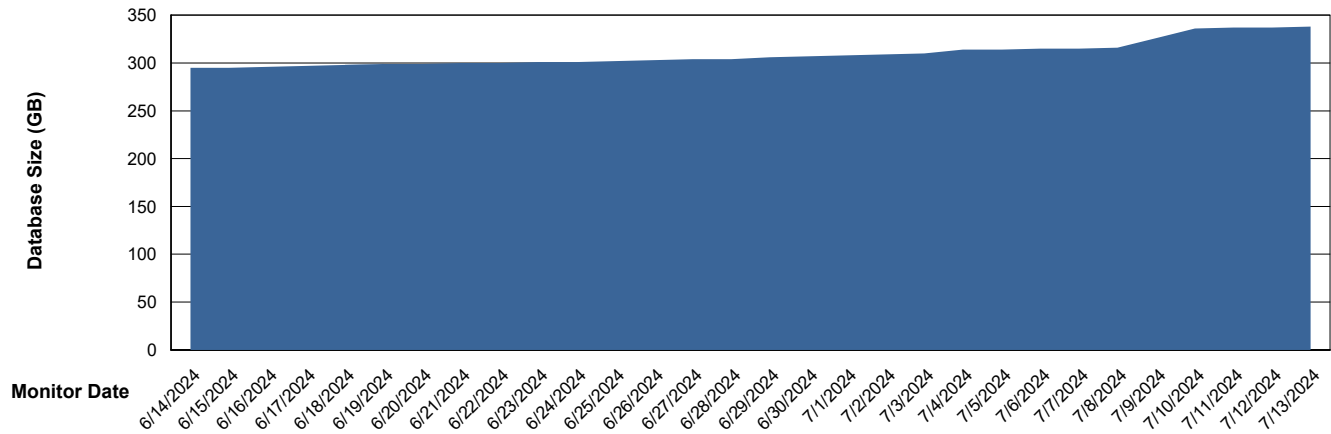

Customer KLH_Production (24/7)
Database ID 139

DATABASE SIZE KLH_PRD_SRSBIDB01_ABS1

Database growth over last month

DATABASE SIZE KLH_PRD_SRSDB01_ABS1

Database growth over last month

Weekly SLA Customer Report