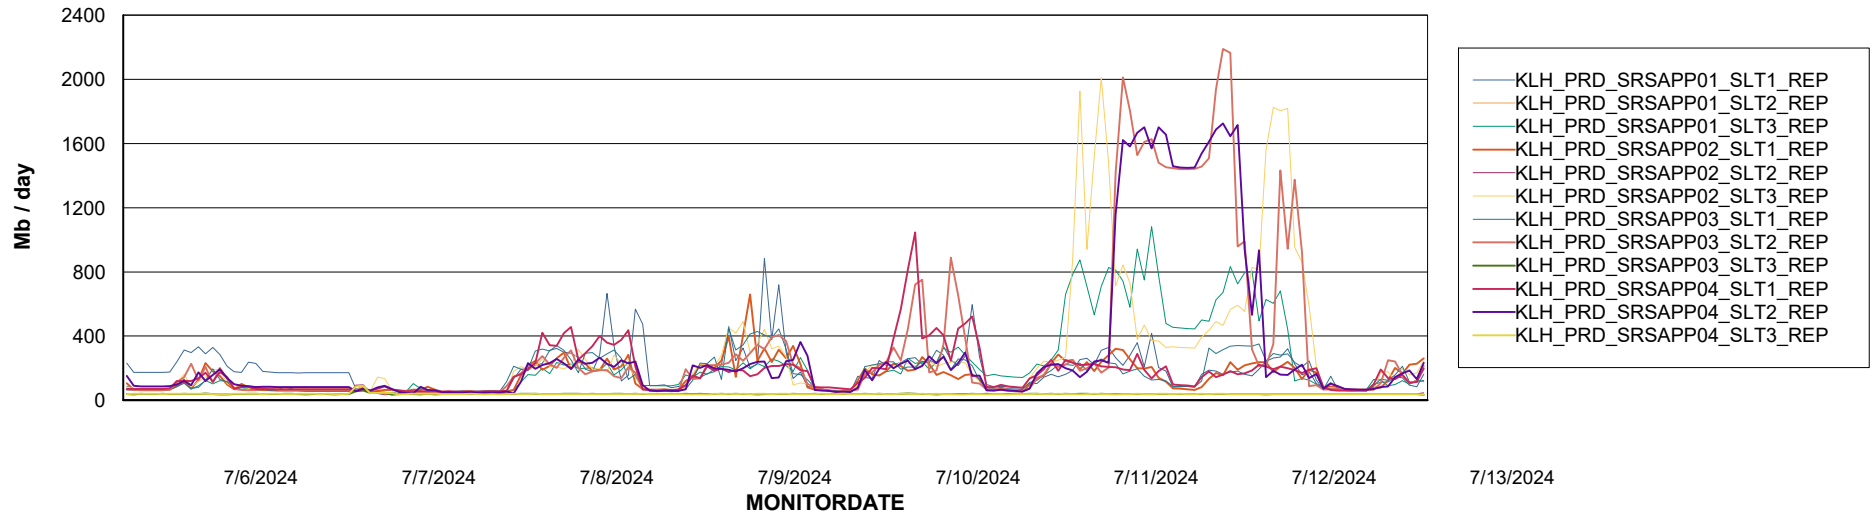

ABSSolute Application ReportServer Services

Avg memory used per ReportServer Service