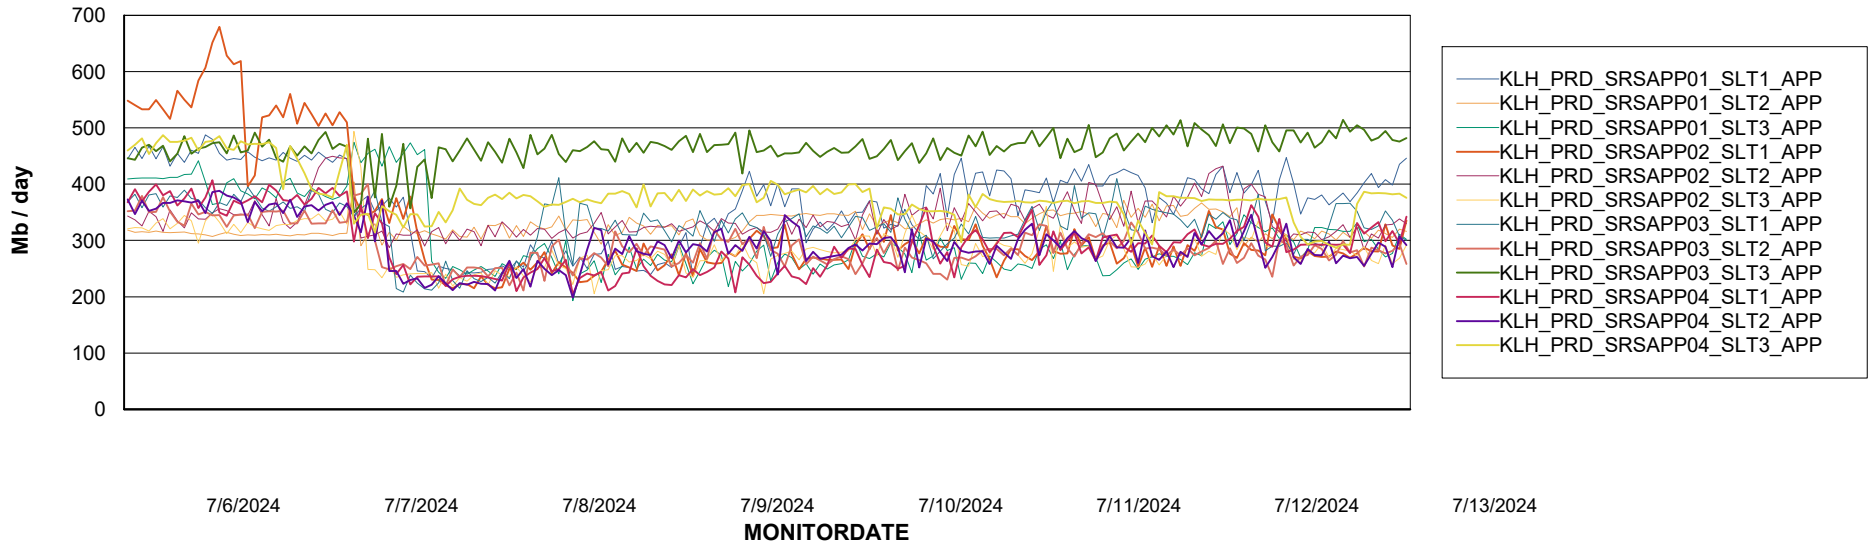

ABSSolute Application Server Services

Avg memory used per ABS Server Service