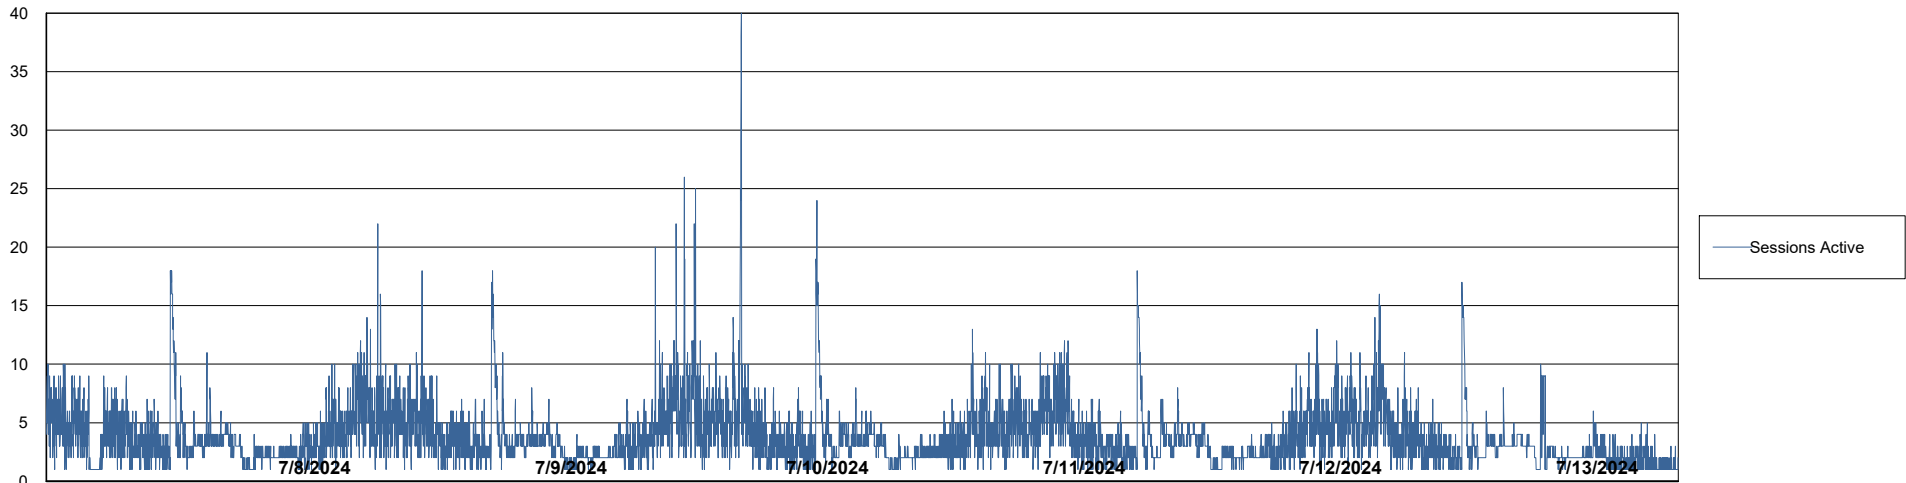

Weekly SLA Customer Report

Customer KLH_Production (24/7)
Database ID 139

Database Performance KLH_PRD_SRSBIDB01_ABS1

Weekly SLA Customer Report

Customer KLH_Production (24/7)
Database ID 139

Database Performance KLH_PRD_SRSDDB01_ABS1