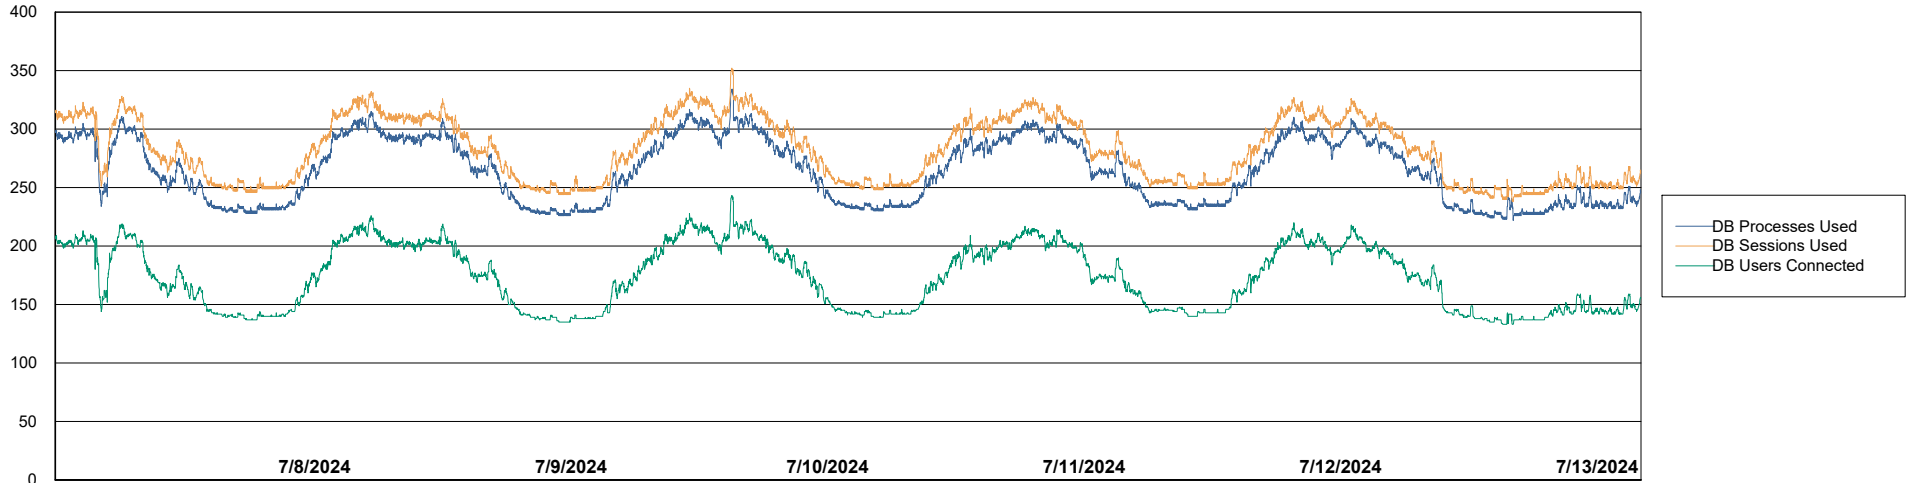

Weekly SLA Customer Report

Customer KLH_Production (24/7)
Database ID 139

Database Performance KLH_PRD_SRSBIDB01_ABS1

Weekly SLA Customer Report

Customer KLH_Production (24/7)
Database ID 139

Database Performance KLH_PRD_SRSDDB01_ABS1