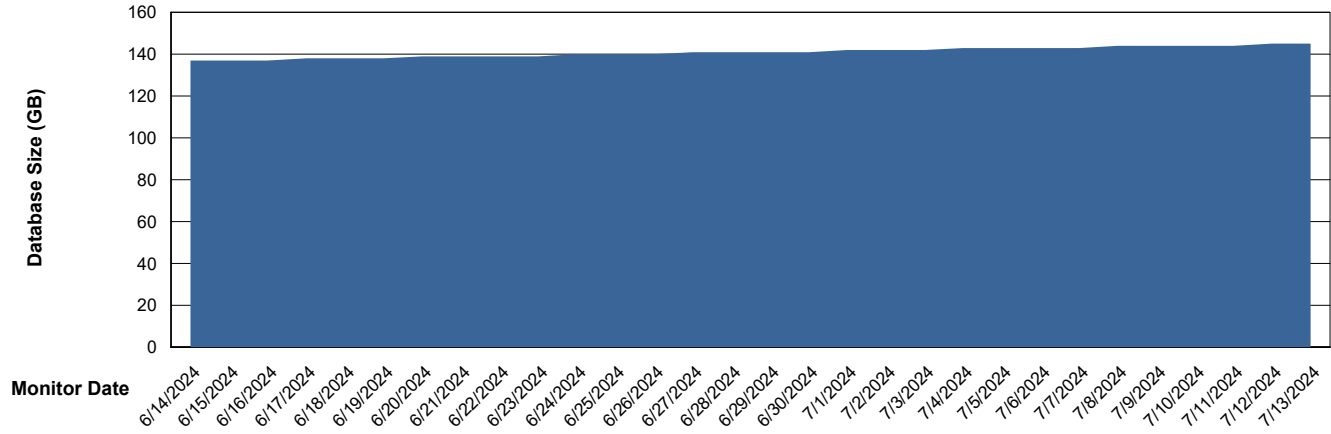

Weekly SLA Customer Report

Customer KLH_Production (24/7)
Database ID 139

Database Performance KLH_PRD_SRSD02_HSBABS1

DB Processes Max 0
DB Processes Max 4
DB Processes Max 1,000

Weekly SLA Customer Report

Customer KLH_Production (24/7)
Database ID 139

DATABASE SIZE KLH_PRD_SRSBIDB01_ABS1

Database growth over last month

DATABASE SIZE KLH_PRD_SRSDB01_ABS1

Database growth over last month

Weekly SLA Customer Report