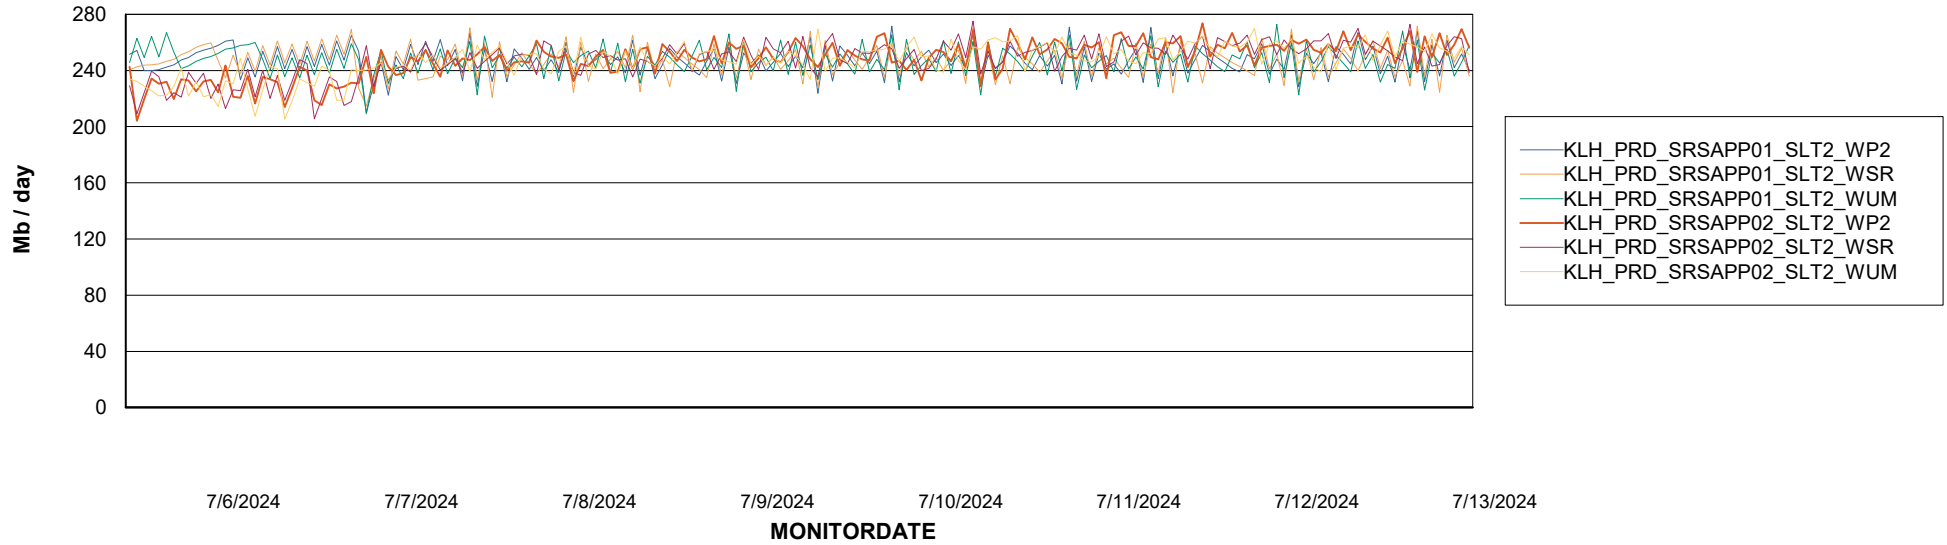

ABSolute Web Component Services

Avg memory used per ABS Web component