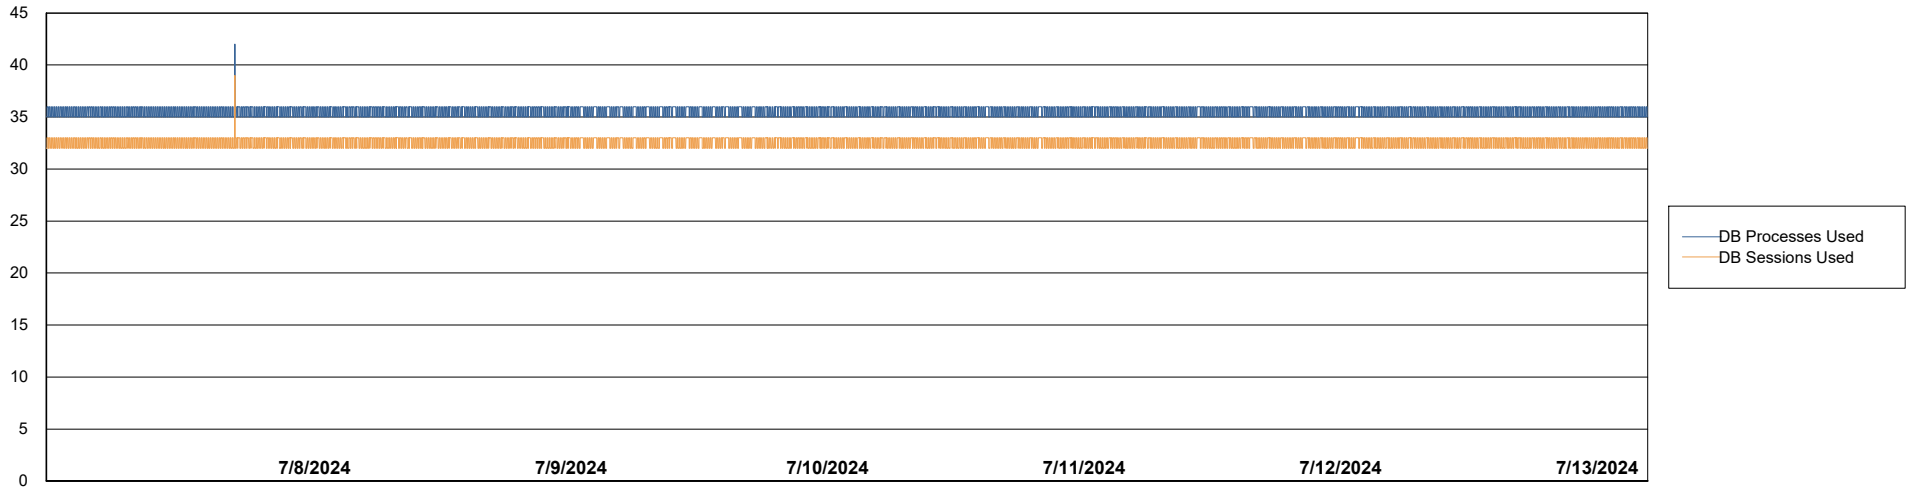

Database Performance KLA_STB_KLAHQORA06_DB_HSBABS1

DB Processes Max 1,000