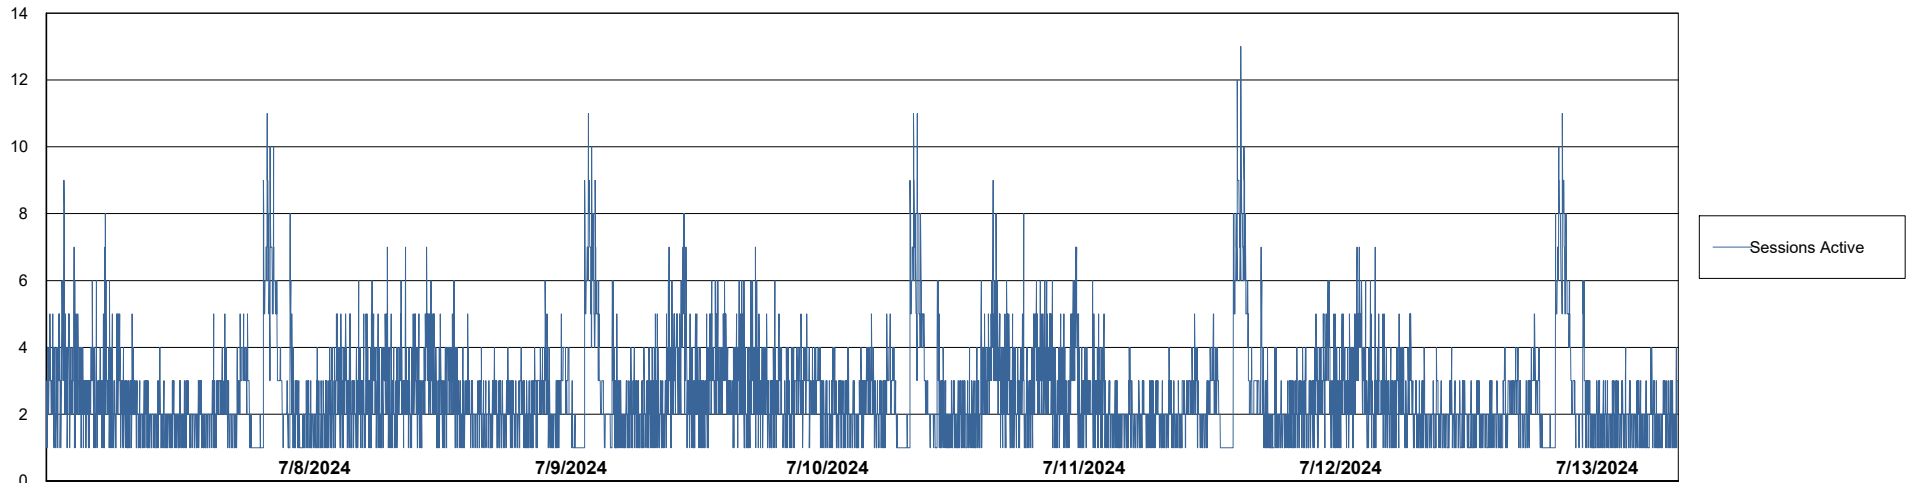

Weekly SLA Customer Report

Customer JSG_Production (24/7)
Database ID 102

Database Performance JSG_PRD_BASHIR_DB_ABS1

Weekly SLA Customer Report

Customer JSG_Production (24/7)
Database ID 102

Database Performance JSG_PRD_PICARD_DB_ABS1

DB Processes Max 1,000
DB Processes Max 0
DB Processes Max 4

Weekly SLA Customer Report

Customer JSG_Production (24/7)
Database ID 102

Database Performance JSG_PRD_RIKER_DB_HSBABS1

Weekly SLA Customer Report

Customer JSG_Production (24/7)
Database ID 102

DATABASE SIZE JSG_PRD_BASHIR_DB_ABS1

Database growth over last month

DATABASE SIZE JSG_PRD_RIKER_DB_HSBABS1

Database growth over last month

Weekly SLA Customer Report