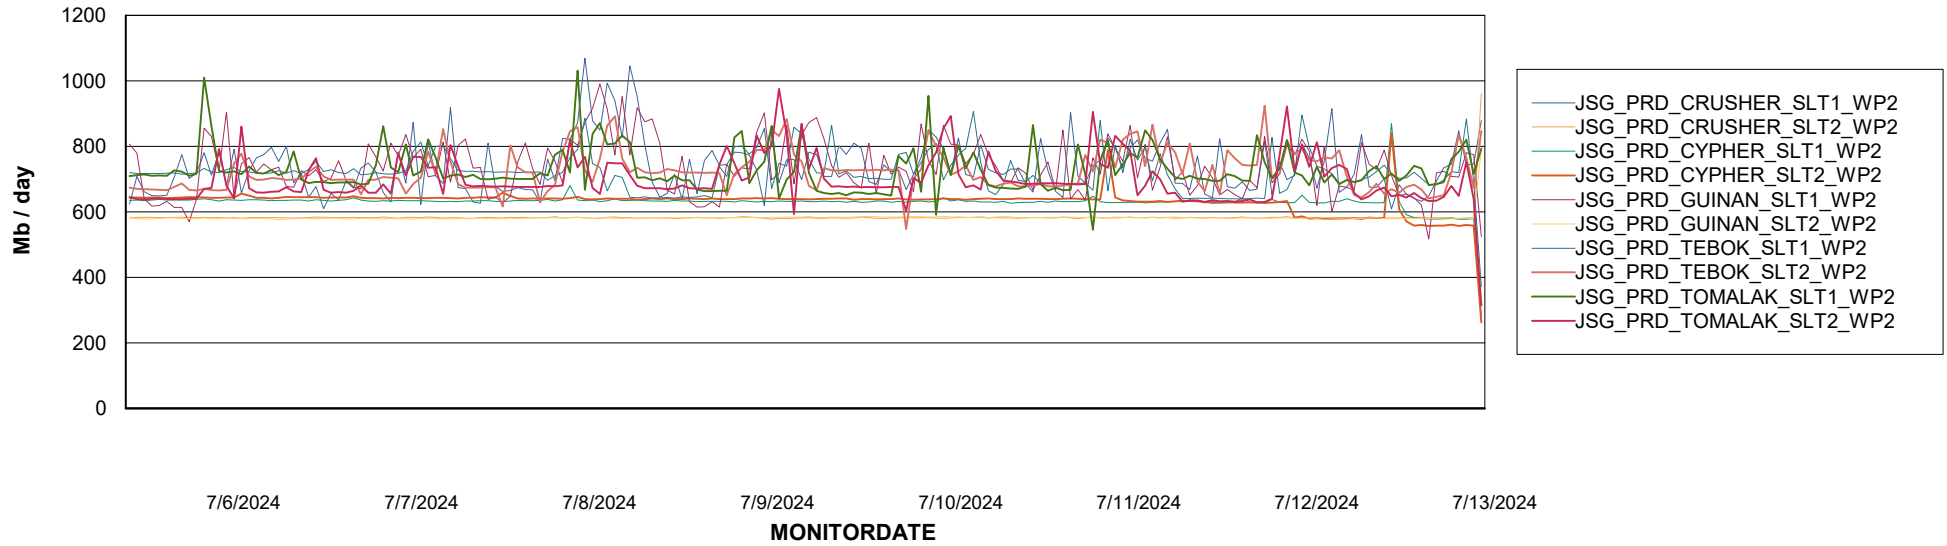

ABSSolute Web Component Services

Avg memory used per ABS Web component