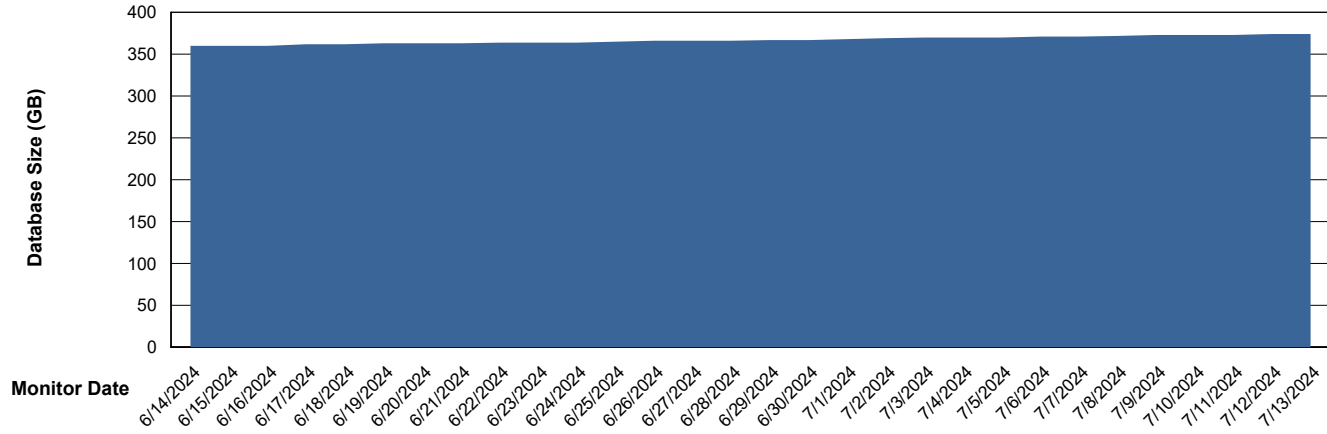

DB Processes Max 1,000
DB Processes Max 0
DB Processes Max 4

Weekly SLA Customer Report

Customer JSG_Production (24/7)
Database ID 102

Database Performance JSG_PRD_RIKER_DB_HSBABS1

Weekly SLA Customer Report

Customer JSG_Production (24/7)
Database ID 102

DATABASE SIZE JSG_PRD_BASHIR_DB_ABS1

Database growth over last month

DATABASE SIZE JSG_PRD_RIKER_DB_HSBABS1

Database growth over last month

Weekly SLA Customer Report