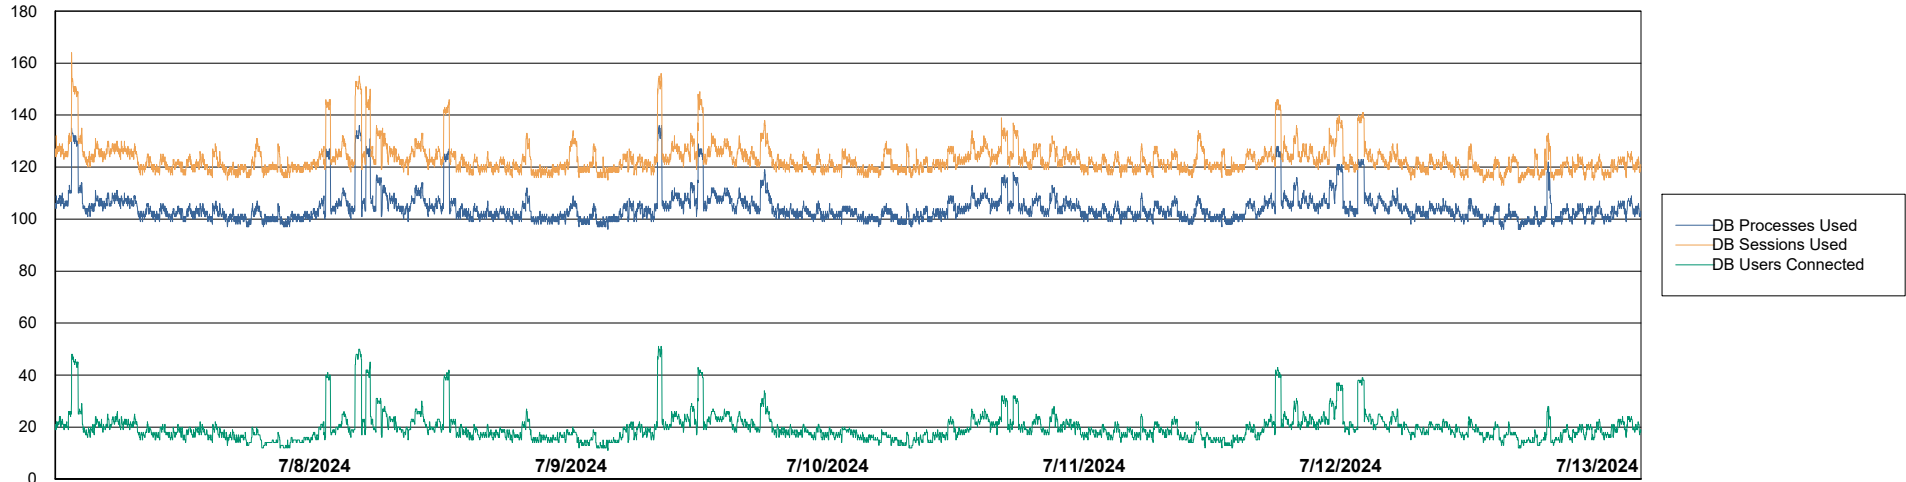

Database Performance JSG_PRD_BASHIR_DB_ABS1