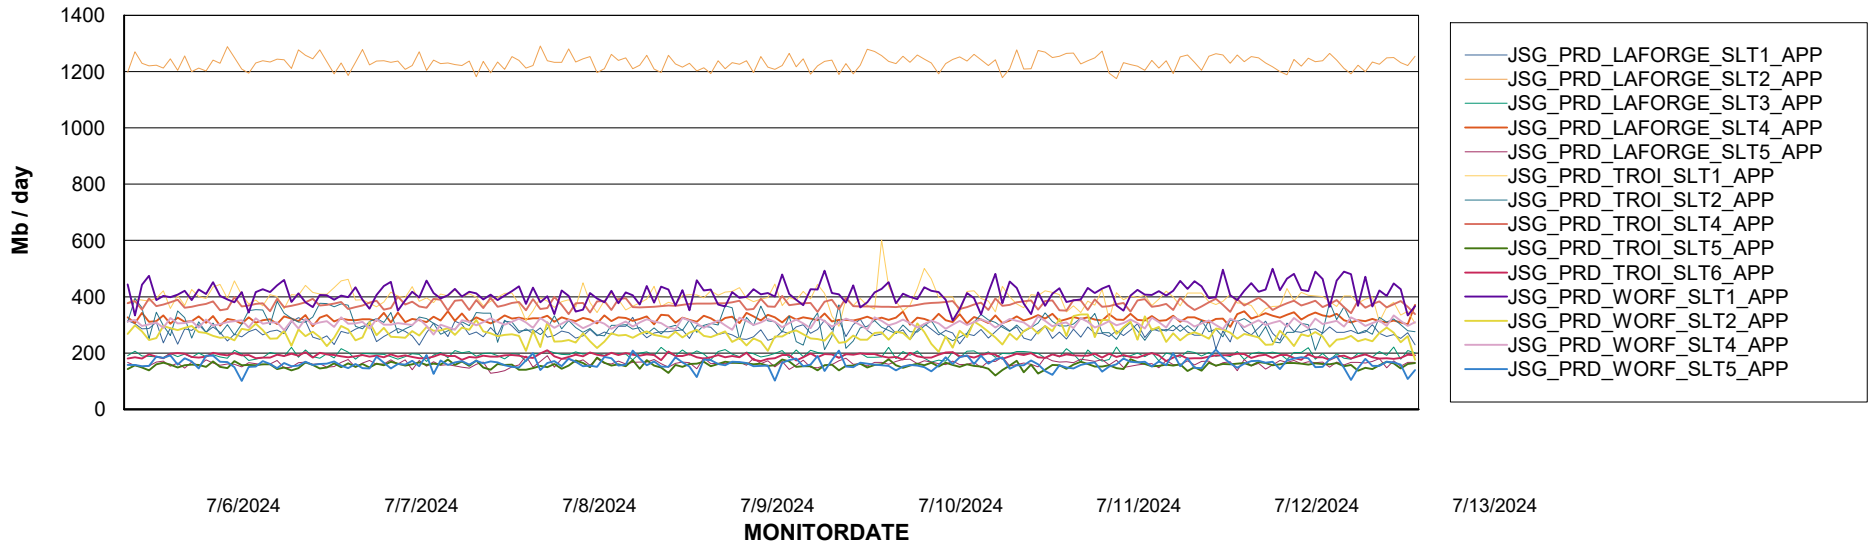

ABSSolute Application Server Services

Avg memory used per ABS Server Service