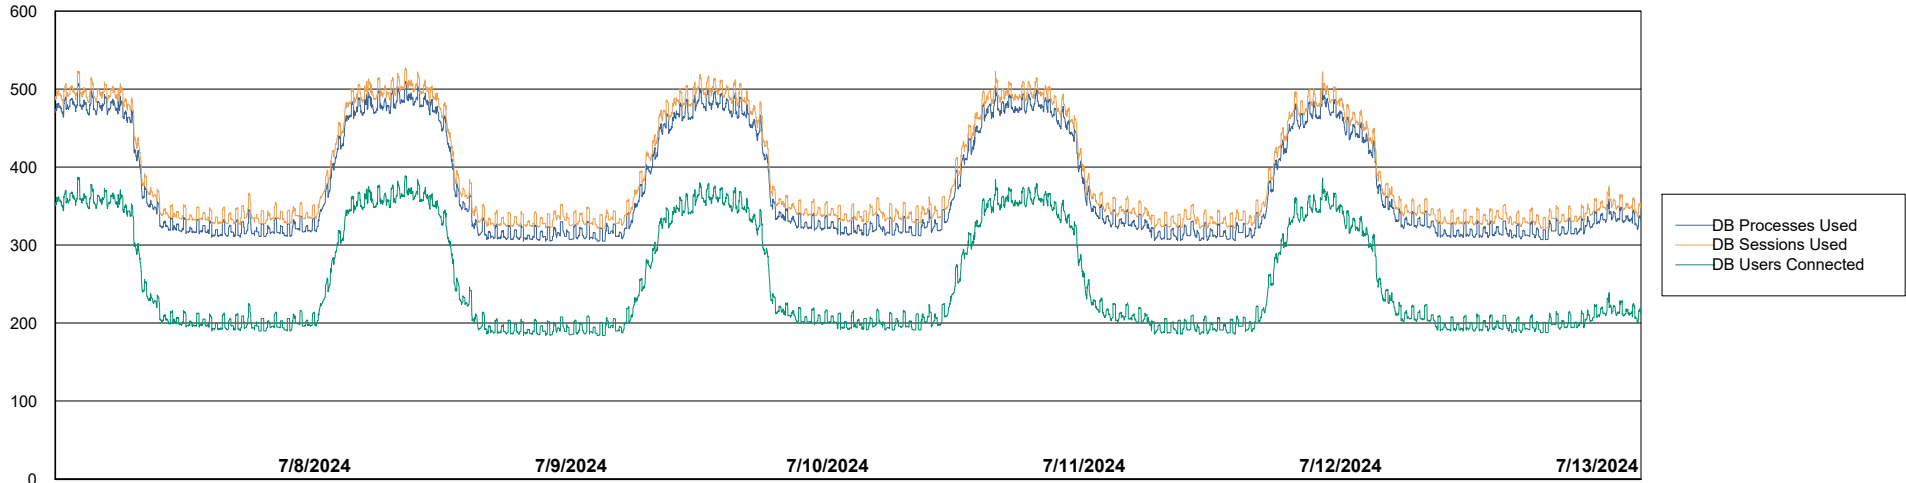

DB Processes Max 1,000
DB Processes Max 0
DB Processes Max 4

Weekly SLA Customer Report

Customer JSG_Production (24/7)
Database ID 102

Database Performance JSG_PRD_RIKER_DB_HSBABS1

Weekly SLA Customer Report