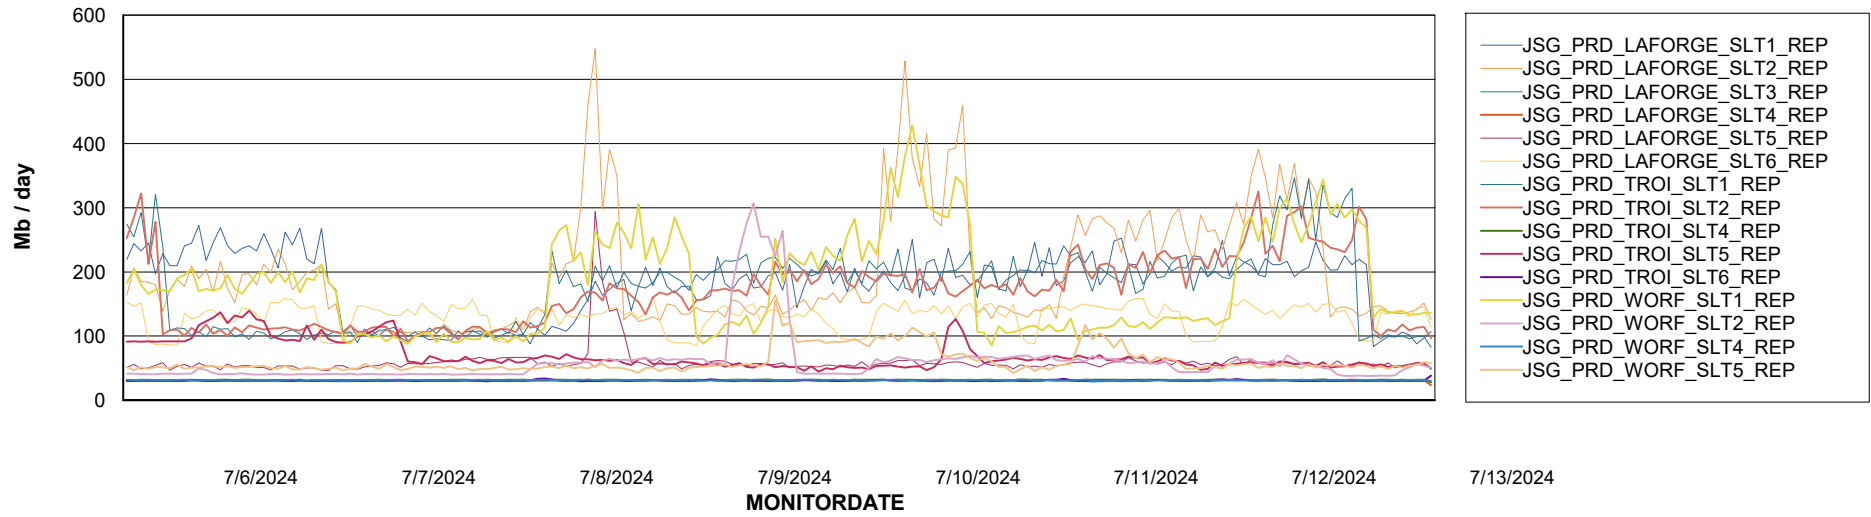

ABSSolute Application ReportServer Services

Avg memory used per ReportServer Service