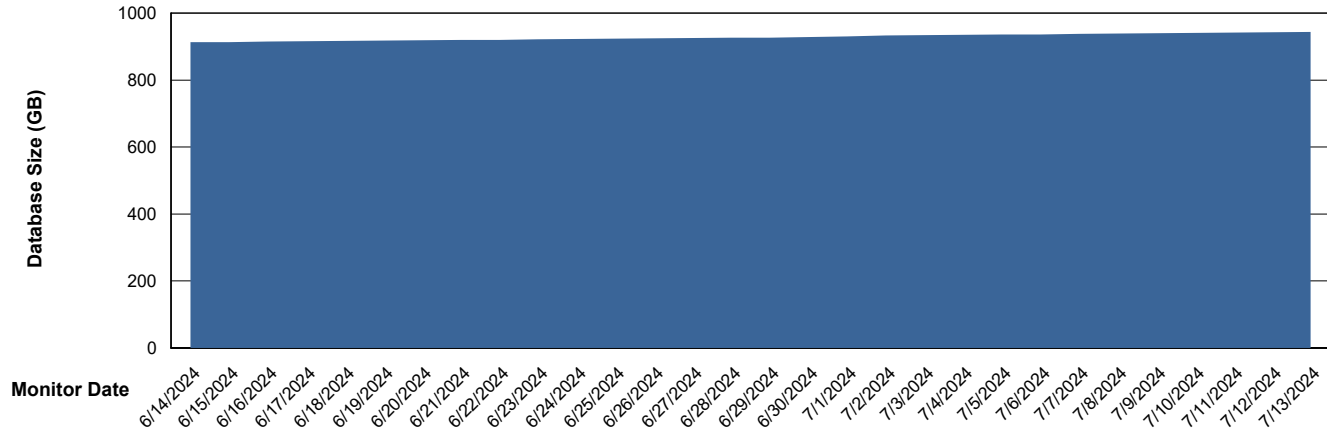

Customer JSG_Production (24/7)
Database ID 102

DATABASE SIZE JSG_PRD_BASHIR_DB_ABS1

Database growth over last month

DATABASE SIZE JSG_PRD_RIKER_DB_HSBABS1

Database growth over last month

Weekly SLA Customer Report