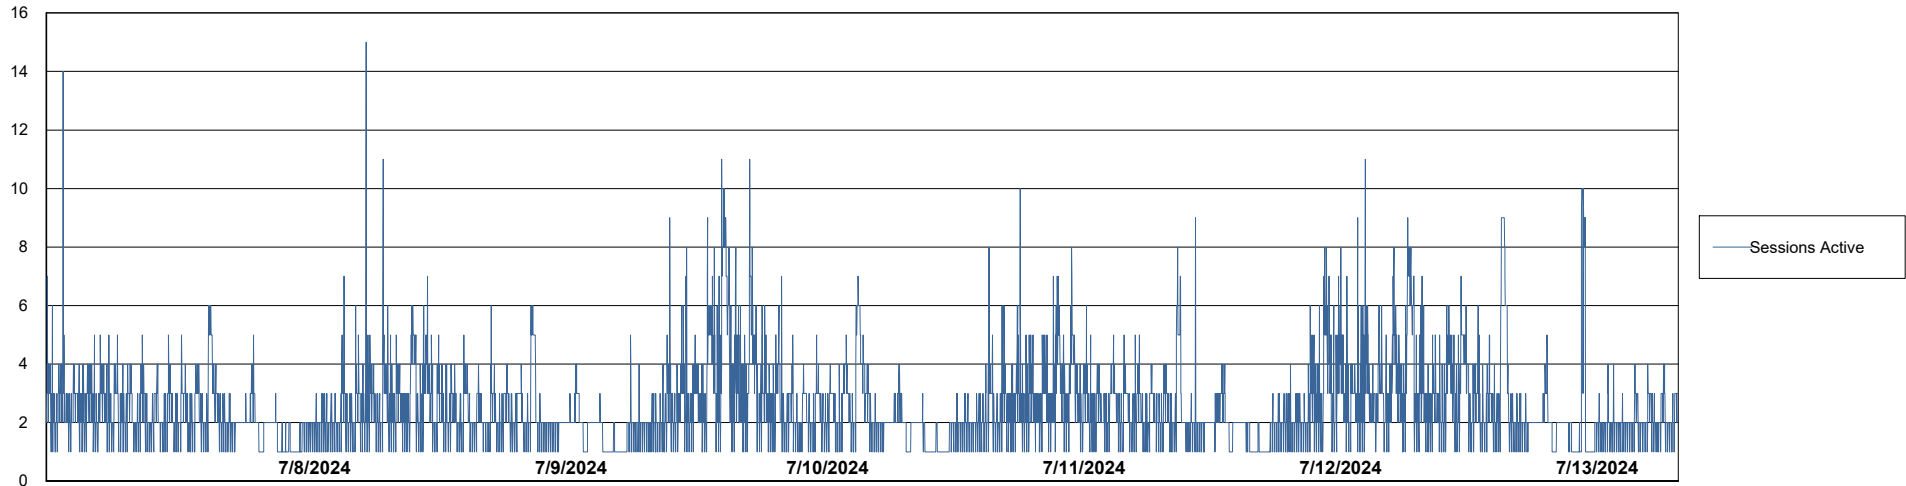

Weekly SLA Customer Report

Customer JSG_Production (24/7)
Database ID 102

Harddisk Usage JSG_PRD_WORF

	Free disk space on C: (%)	Total disk space on C: (Gb)	Used disk space on C: (Gb)
7/13/2024	51	149	73
7/12/2024	51	149	73
7/11/2024	51	149	73
7/10/2024	51	149	73
7/9/2024	51	149	73
7/8/2024	51	149	73
7/7/2024	51	149	73

Weekly SLA Customer Report

Customer JSG_Production (24/7)
Database ID 102

Database Performance JSG_PRD_BASHIR_DB_ABS1

Weekly SLA Customer Report

Customer JSG_Production (24/7)
Database ID 102

Database Performance JSG_PRD_PICARD_DB_ABS1