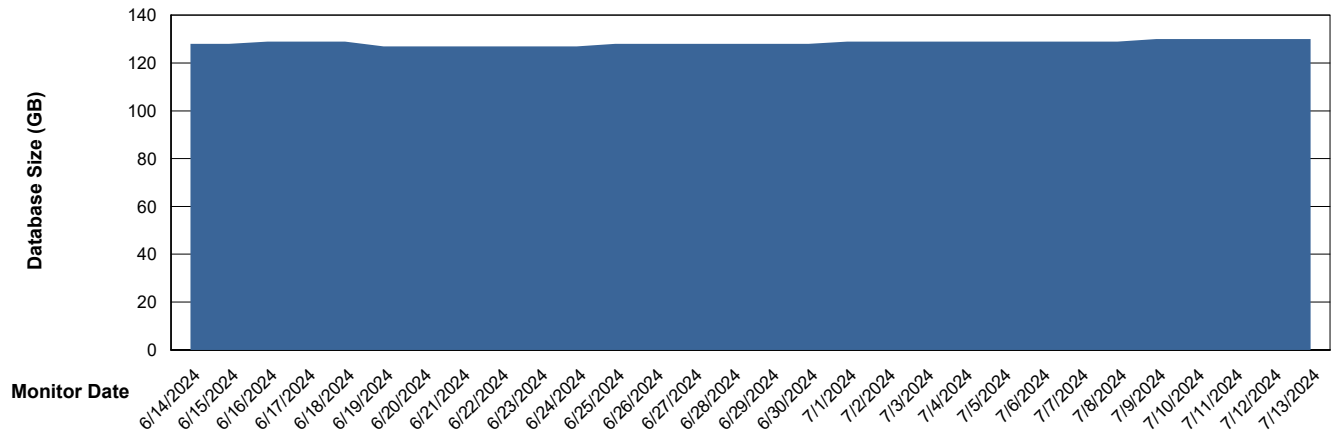

DATABASE SIZE HUE_PRD_S-ORAPROD2_ABS1

Database growth over last month