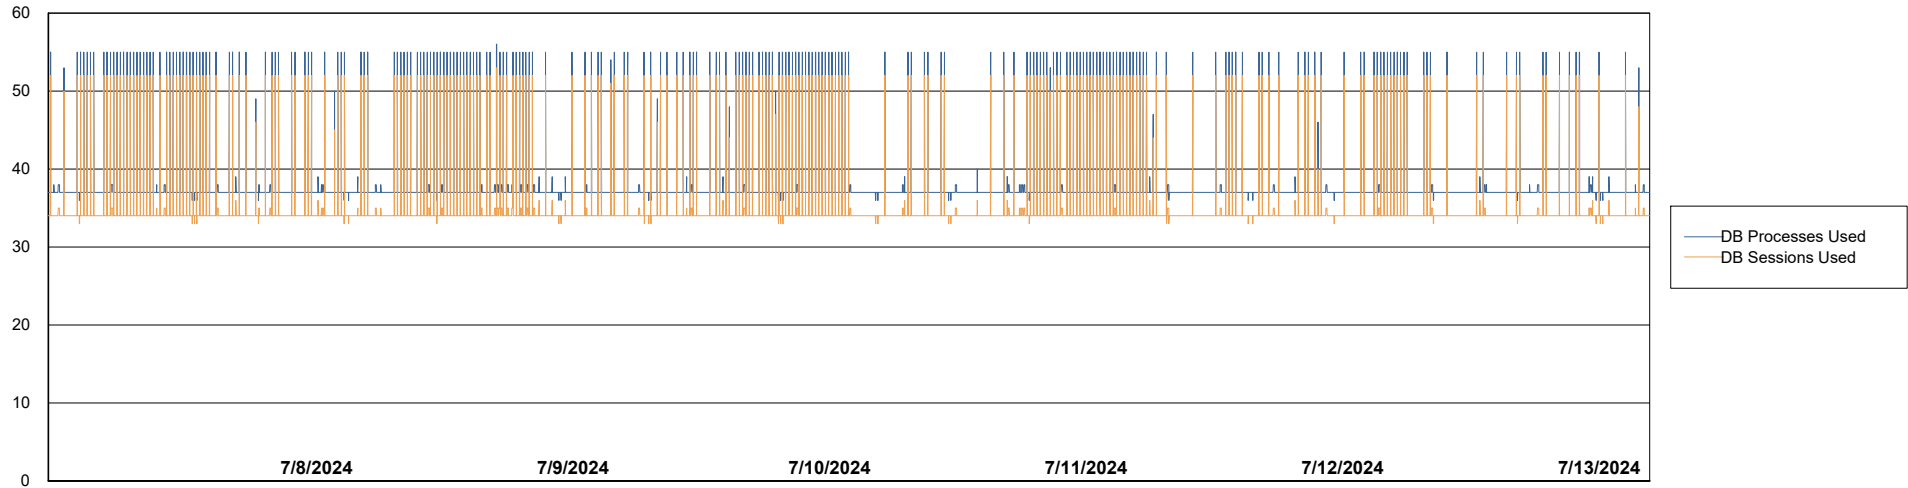

Database Performance HUE_PRD_S-ORATEST2_HSBABS1

DB Processes Max 1,000