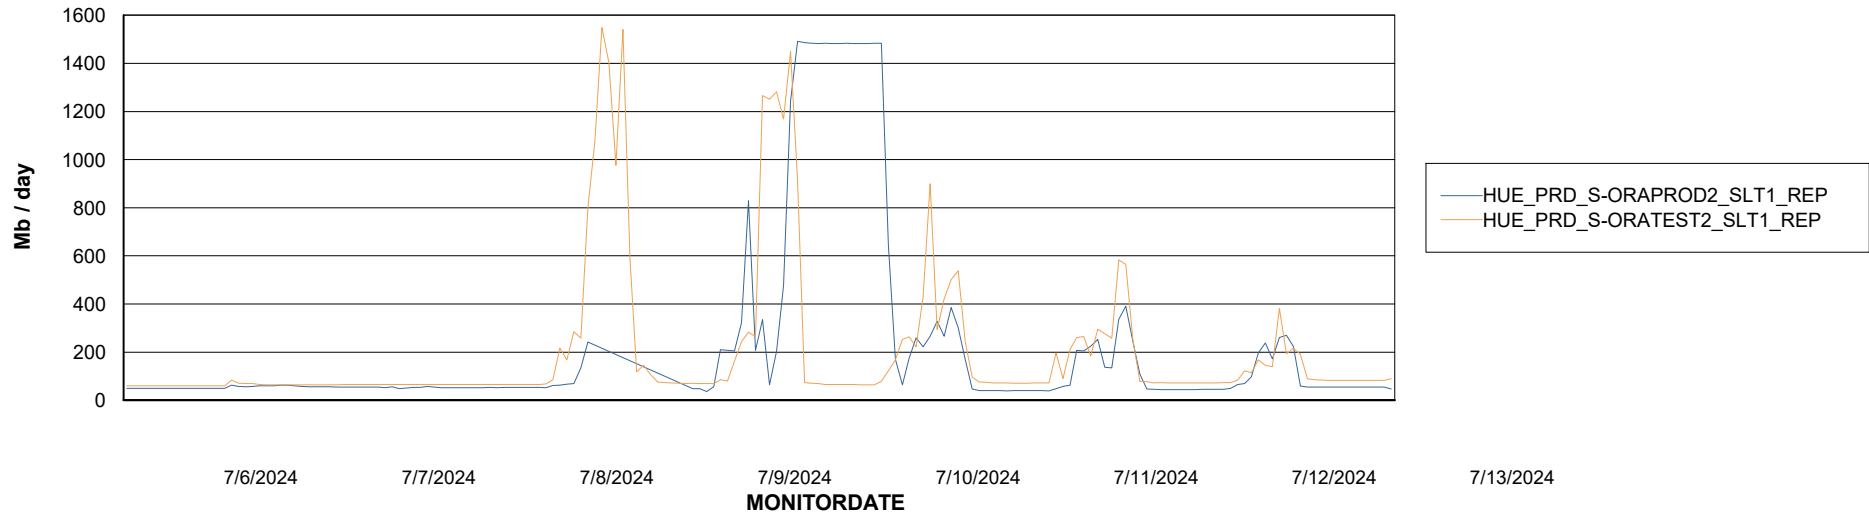

Avg memory used per ABS Server Service

Avg users per day per ABS server

Weekly SLA Customer Report

Customer HUE_Production
Database ID 154

ABSSolute Application ReportServer Services

Avg memory used per ReportServer Service