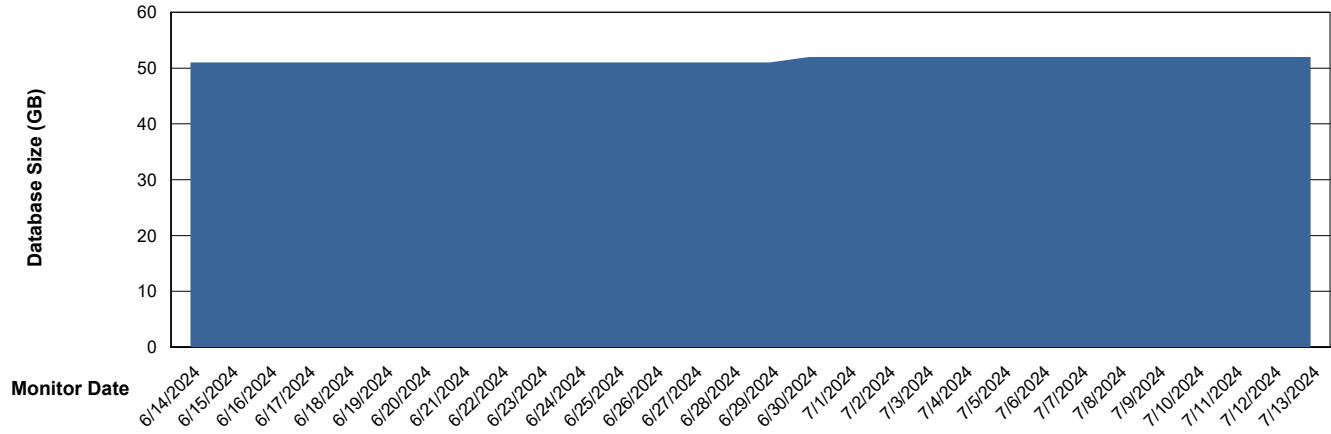

DATABASE SIZE HUE_PRD_S-ORABI2_ABS1

Database growth over last month