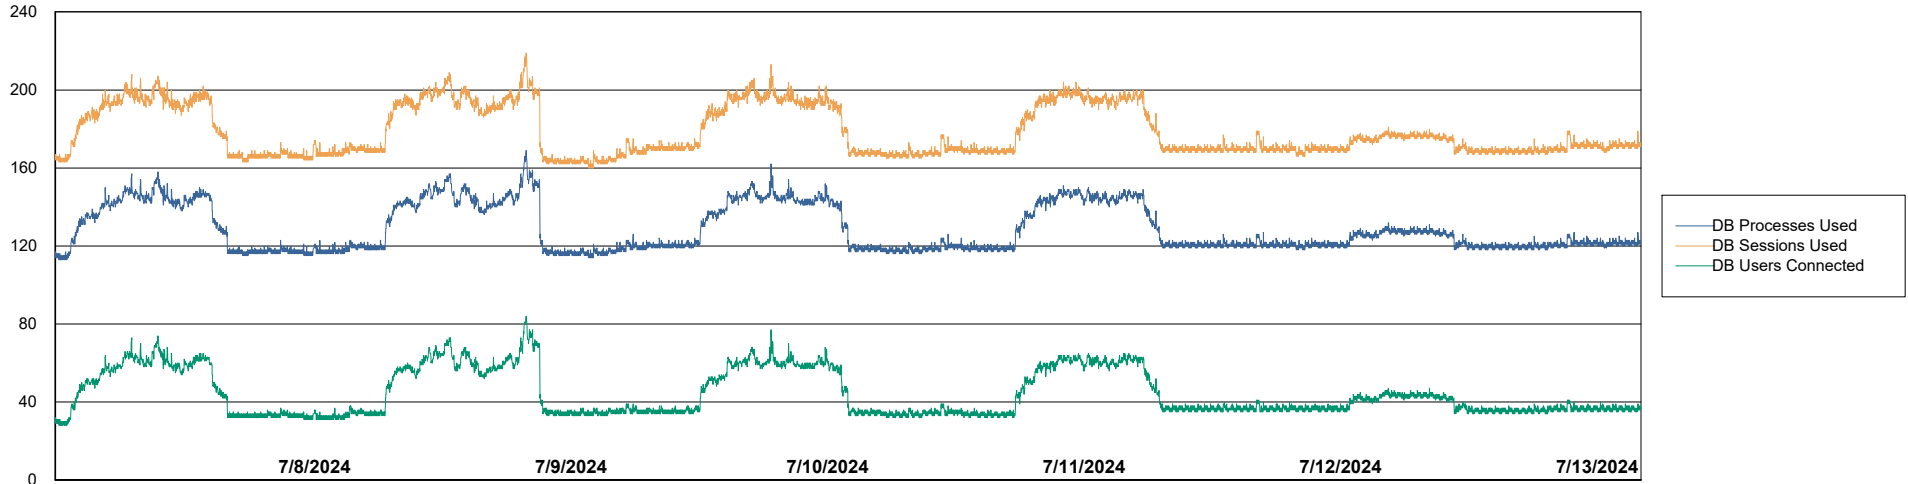

Weekly SLA Customer Report

Customer HUE_Production
Database ID 154

Database Performance HUE_PRD_S-ORABI2_ABS1

Weekly SLA Customer Report

Customer HUE_Production
Database ID 154

Database Performance HUE_PRD_S-ORAPROD2_ABS1