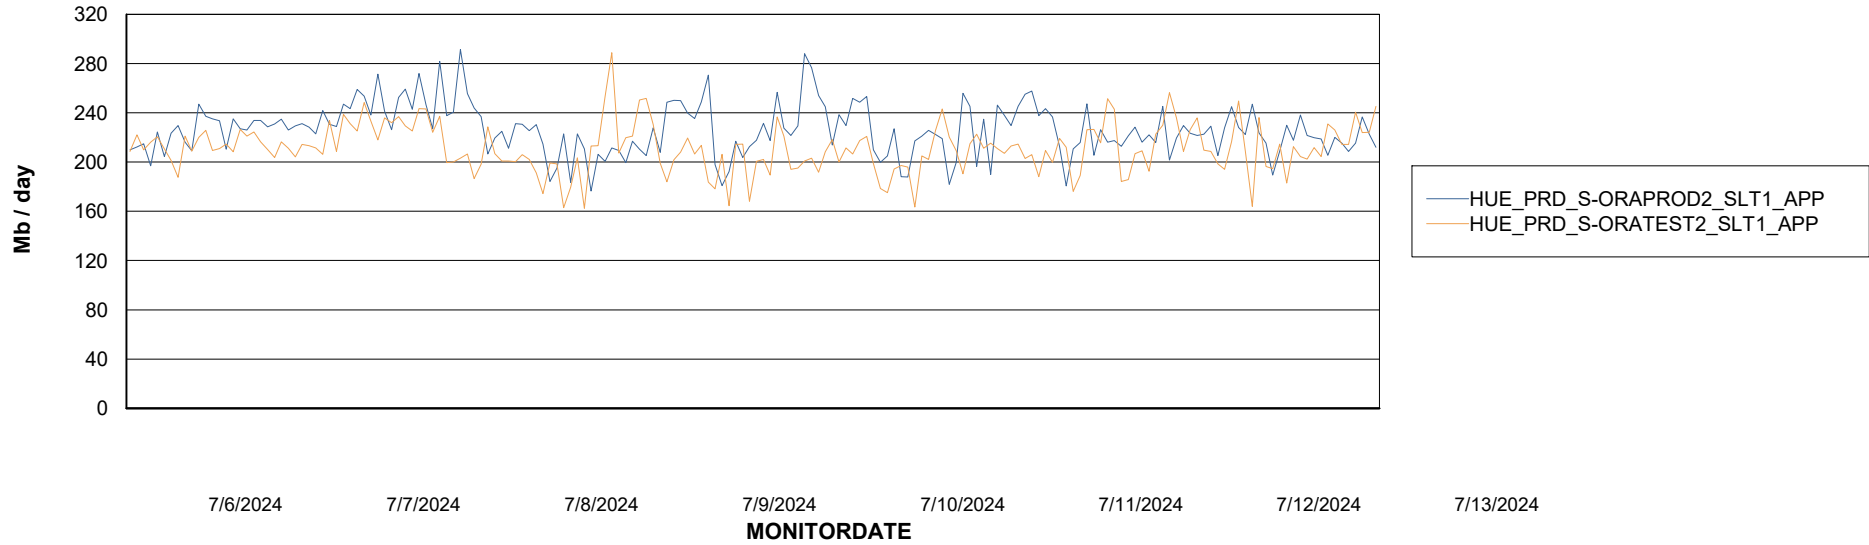

ABSSolute Application Server Services

Avg memory used per ABS Server Service