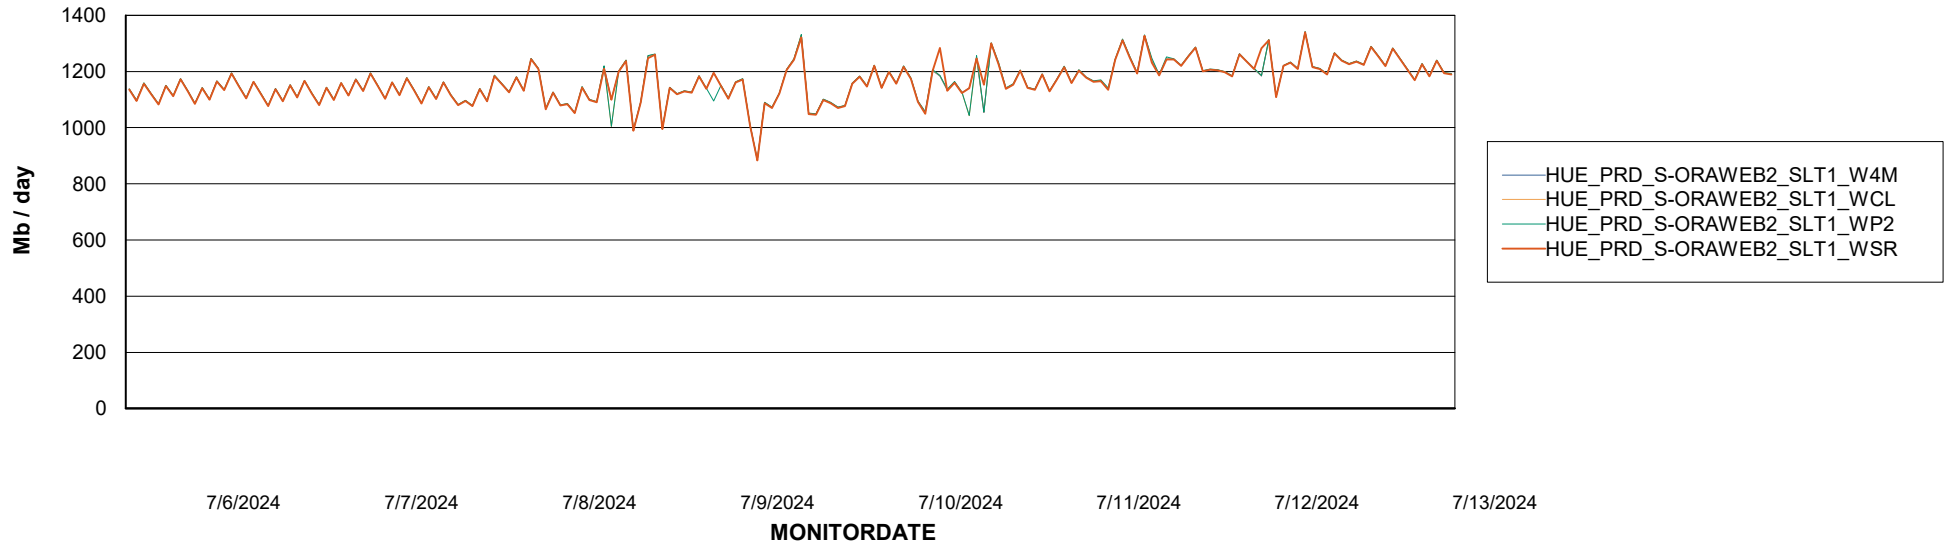

ABSolute Web Component Services

Avg memory used per ABS Web component