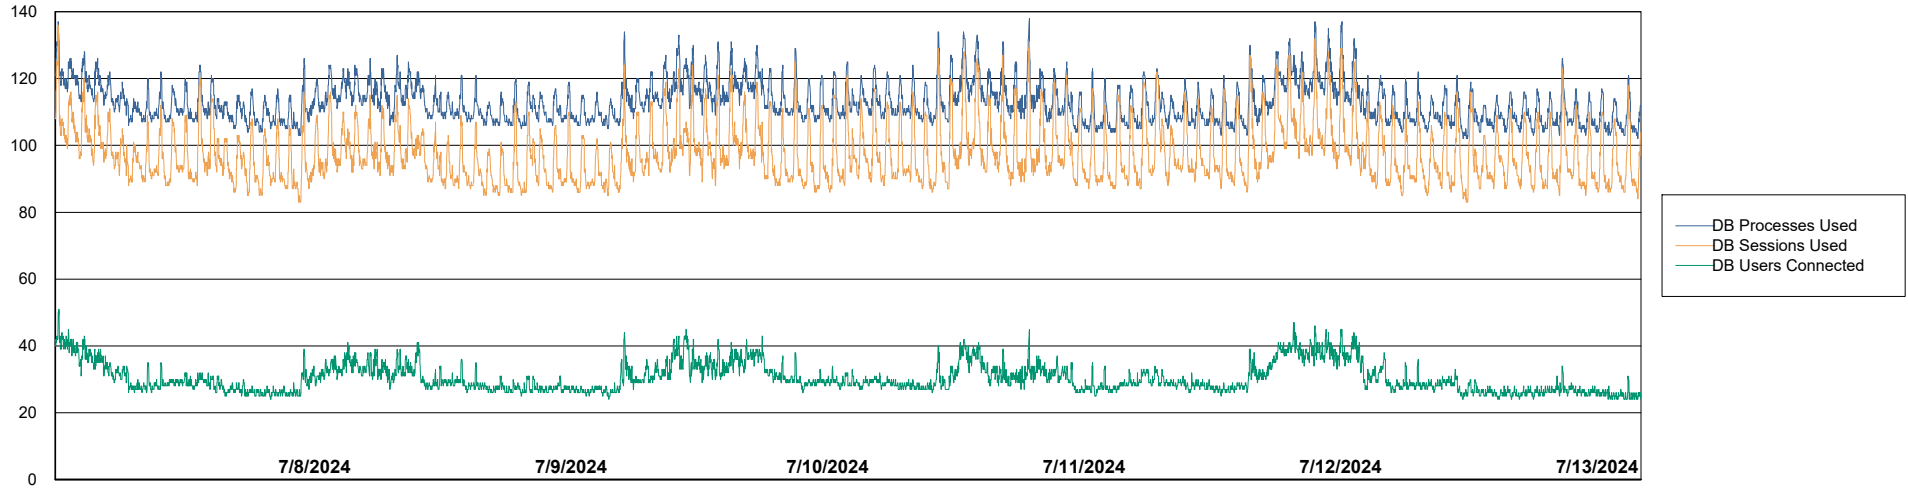

Weekly SLA Customer Report

Customer EUT_Production
Database ID 114

Database Performance EUT_EUP_PRD_URVINA22T_DB_ABS1

Weekly SLA Customer Report

Customer EUT_Production
Database ID 114

Database Performance EUT_URM_PRD_URVINA26_DB_ABS1