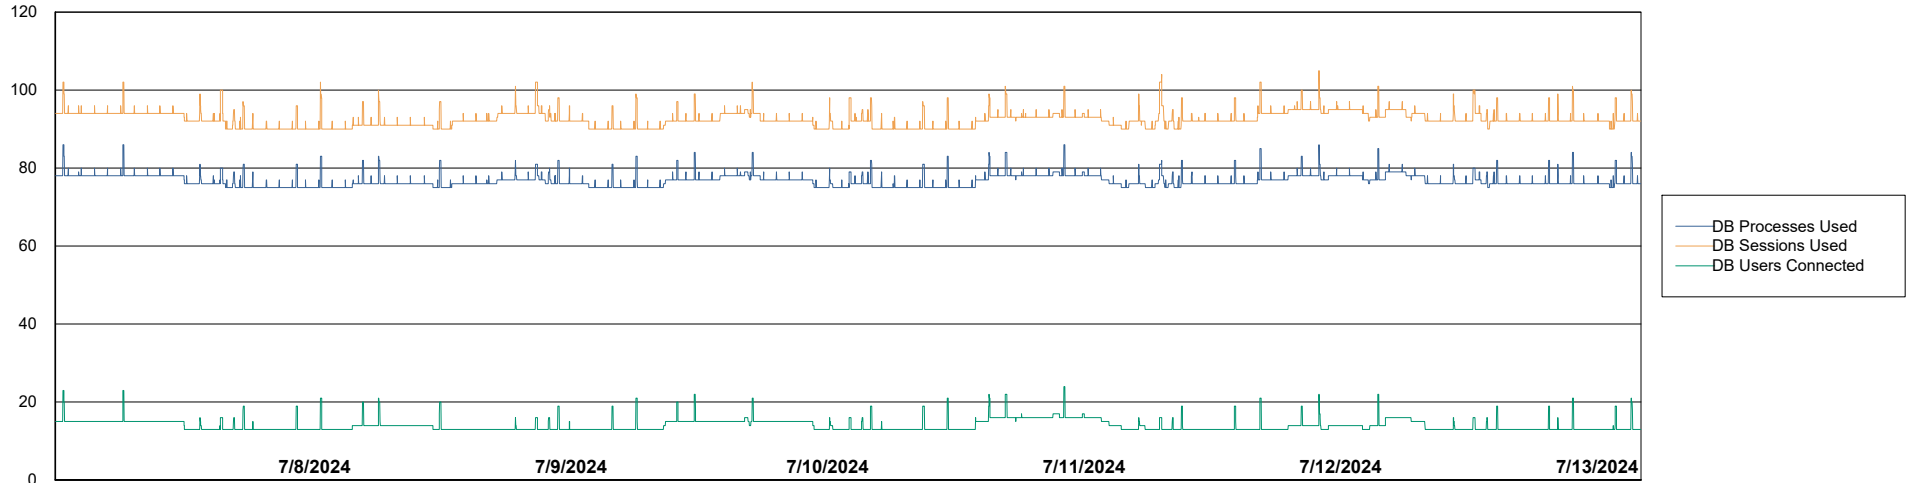

Weekly SLA Customer Report

Customer EUT_Production
Database ID 114

Database Performance EUT_EUP_PRD_URVINA22T_DB_ABS1

Weekly SLA Customer Report

Customer EUT_Production
Database ID 114

Database Performance EUT_URM_PRD_URVINA26_DB_ABS1