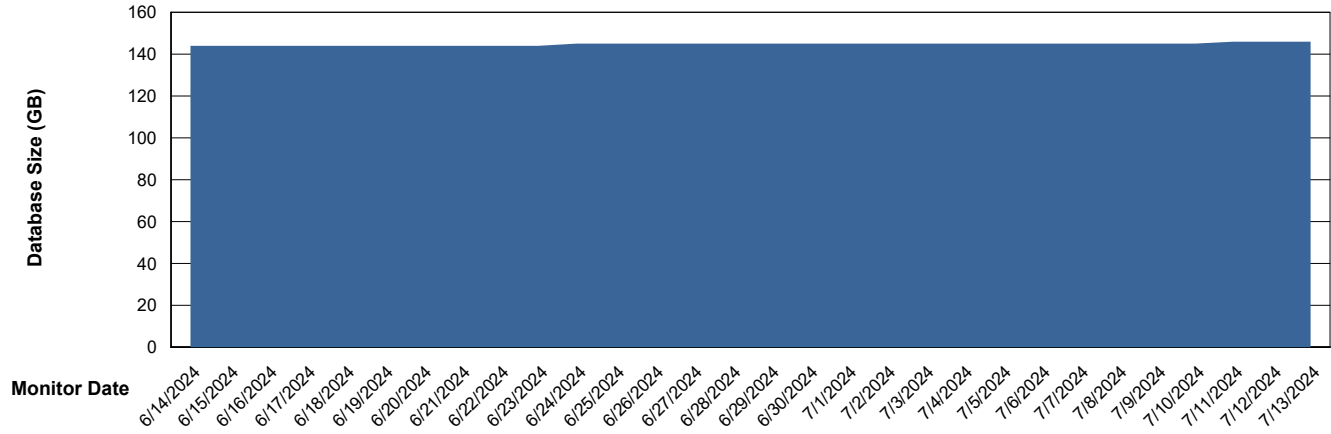

Weekly SLA Customer Report

Customer EUT_Production
Database ID 114

Database Performance EUT_EUP_PRD_URVINA22T_DB_ABS1

Weekly SLA Customer Report

Customer EUT_Production
Database ID 114

Database Performance EUT_URM_PRD_URVINA26_DB_ABS1

Weekly SLA Customer Report

Customer EUT_Production
Database ID 114

DATABASE SIZE EUT_EUP_PRD_URVINA22T_DB_ABS1

Database growth over last month

DATABASE SIZE EUT_URM_PRD_URVINA26_DB_ABS1

Database growth over last month