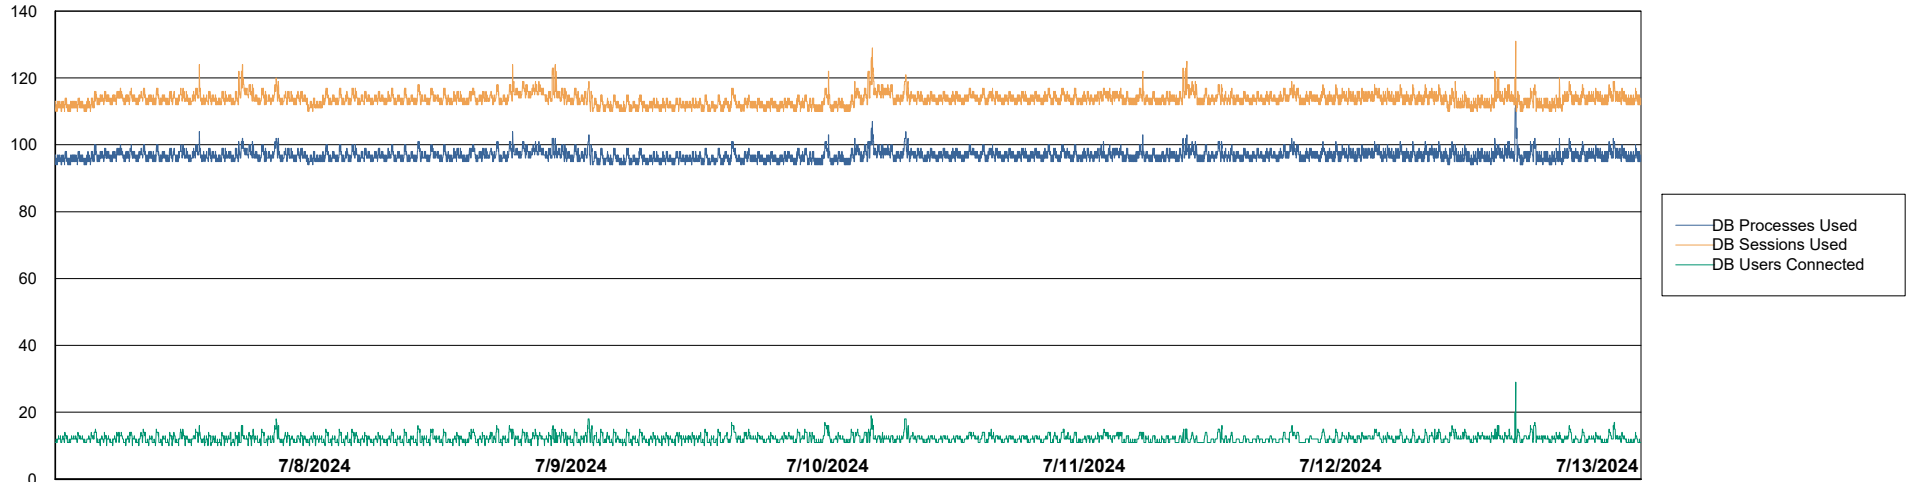

DB Processes Max 0
DB Processes Max 1,000

Weekly SLA Customer Report

Customer ELJ Production
Database ID 72

Database Performance ELJ_PRD_FRASEQXPRDDB03_ABS1

Weekly SLA Customer Report

Customer ELJ Production
Database ID 72