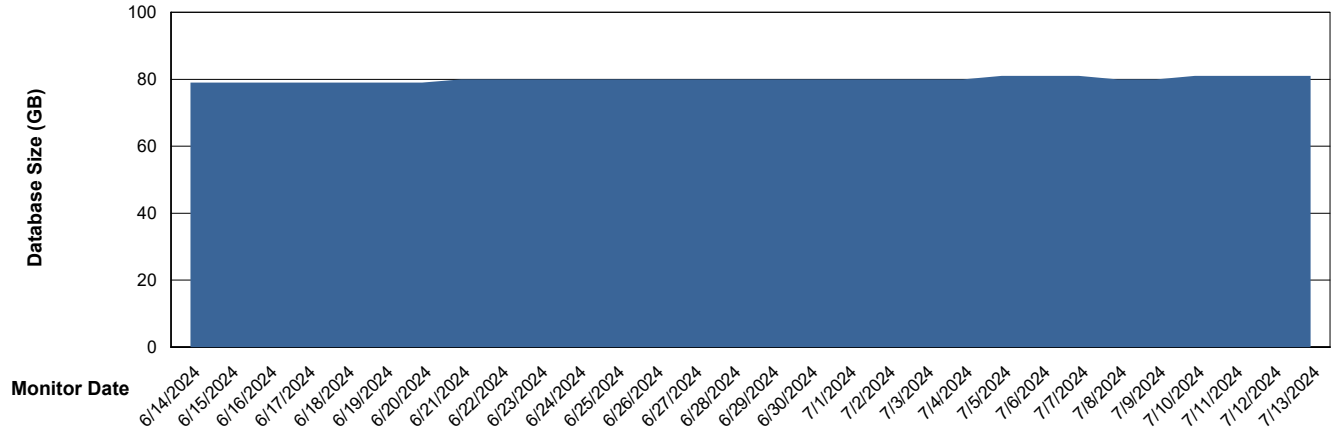

DB Processes Max 0
DB Processes Max 1,000

Weekly SLA Customer Report

Customer ELJ Production
Database ID 72

Database Performance ELJ_PRD_FRASEQXPRDDB03_ABS1

Weekly SLA Customer Report

Customer ELJ Production
Database ID 72

DATABASE SIZE ELJ_PRD_FRASEQXPRDDB01_ABS1

Database growth over last month

DATABASE SIZE ELJ_PRD_FRASEQXPRDDB03_ABS1

Database growth over last month

Weekly SLA Customer Report

Customer ELJ Production
 Database ID 72