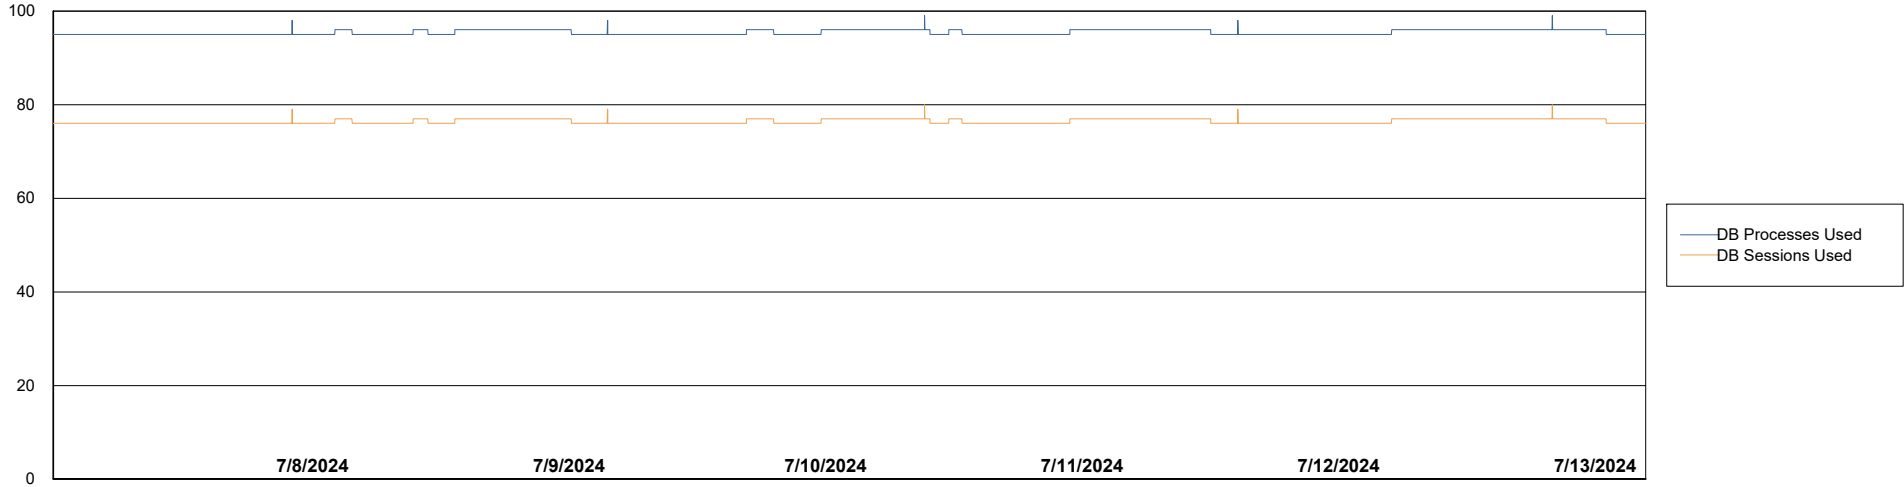

Database Performance ELJ_PRD_FRASEQXPRDDB02_HSBABS1

DB Processes Max 0
DB Processes Max 1,000