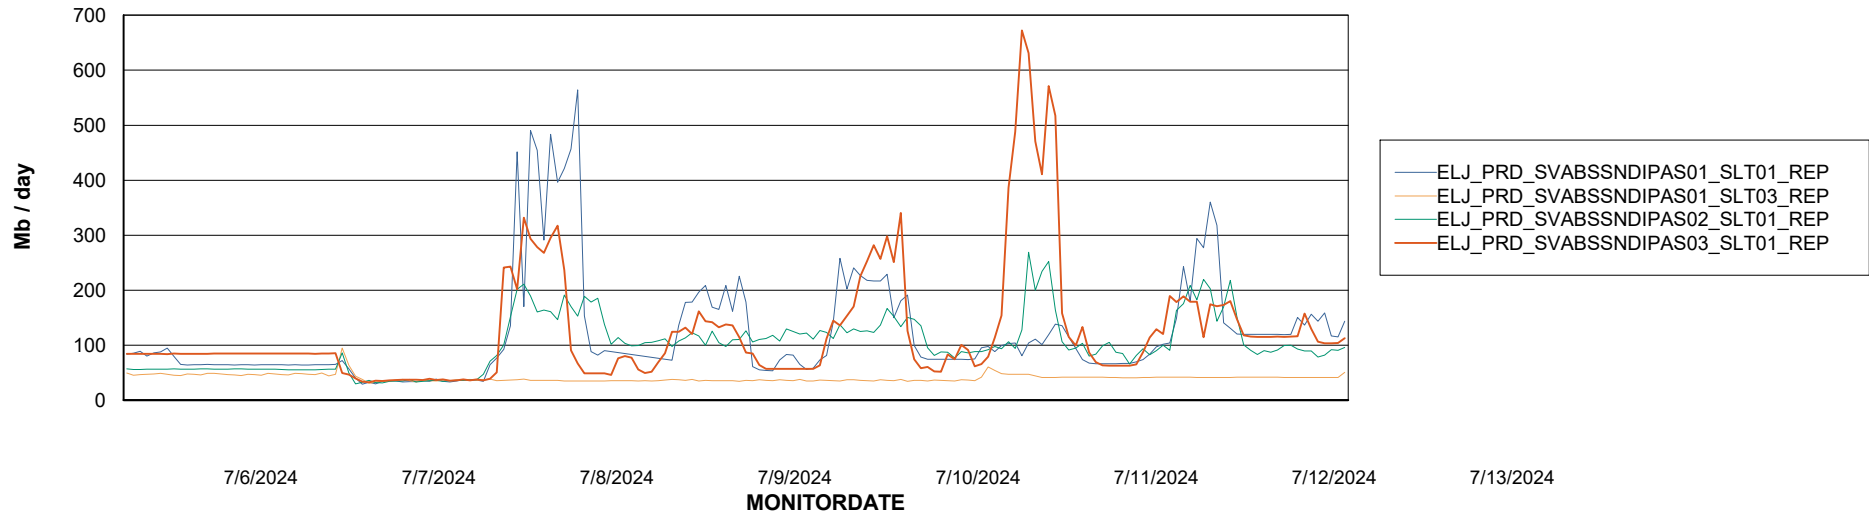

Avg memory used per ABS Server Service

Avg users per day per ABS server

Weekly SLA Customer Report

Customer ELJ Production
Database ID 72

ABSSolute Application ReportServer Services

Avg memory used per ReportServer Service