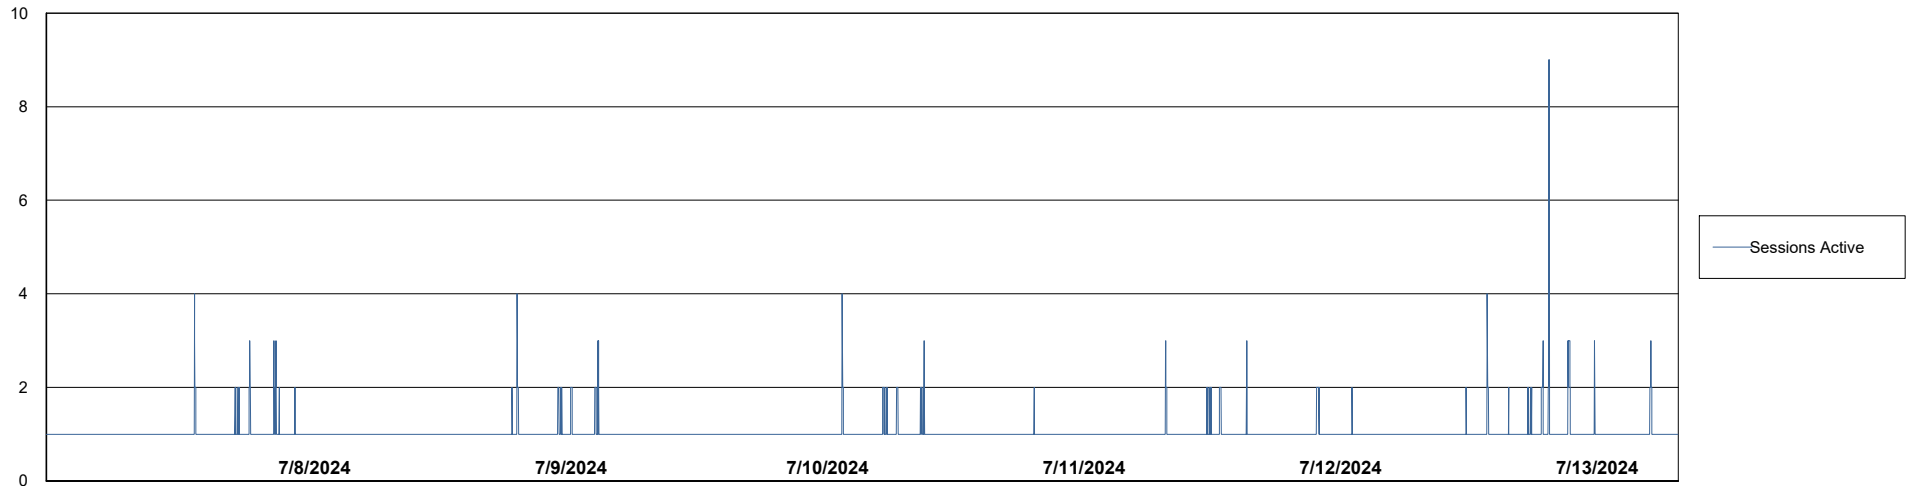

DB Processes Max 0
DB Processes Max 1,000

Weekly SLA Customer Report

Customer ELJ Production
Database ID 72

Database Performance ELJ_PRD_FRASEQXPRDDB03_ABS1

Weekly SLA Customer Report

Customer ELJ Production
Database ID 72