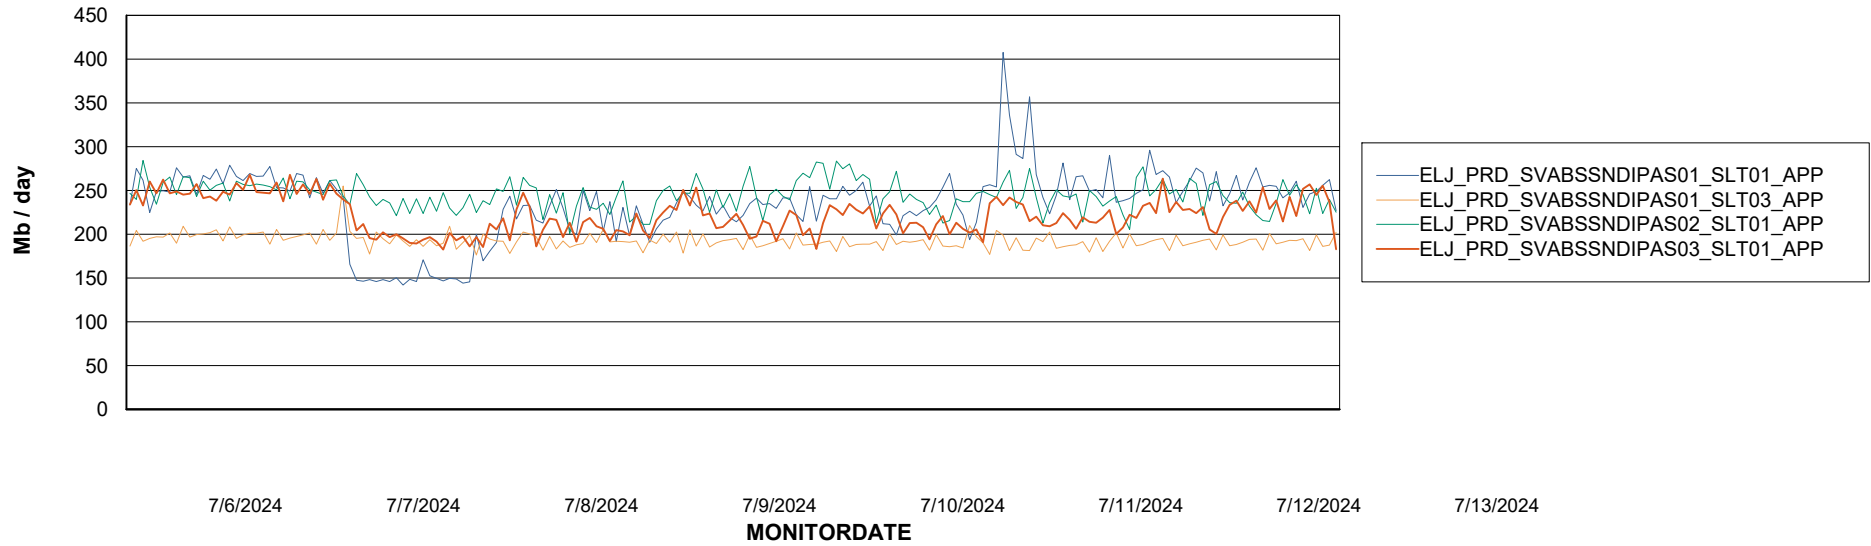

ABSSolute Application Server Services

Avg memory used per ABS Server Service