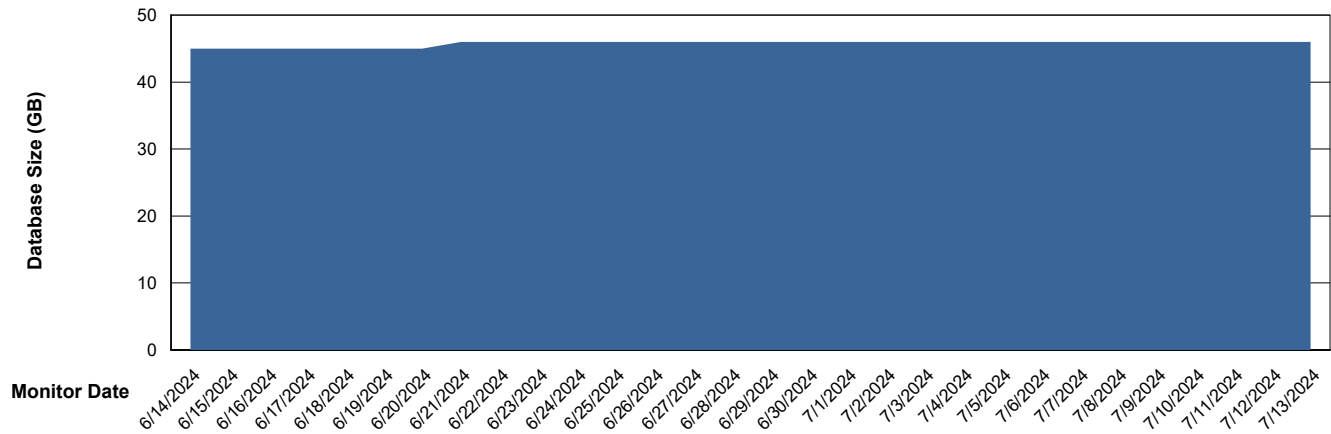

DB Processes Max 0
DB Processes Max 1,000

Weekly SLA Customer Report

Customer ELJ Production
Database ID 72

Database Performance ELJ_PRD_FRASEQXPRDDB03_ABS1

Weekly SLA Customer Report

Customer ELJ Production
Database ID 72

DATABASE SIZE ELJ_PRD_FRASEQXPRDDB01_ABS1

Database growth over last month

DATABASE SIZE ELJ_PRD_FRASEQXPRDDB03_ABS1

Database growth over last month

Weekly SLA Customer Report

Customer ELJ Production
 Database ID 72