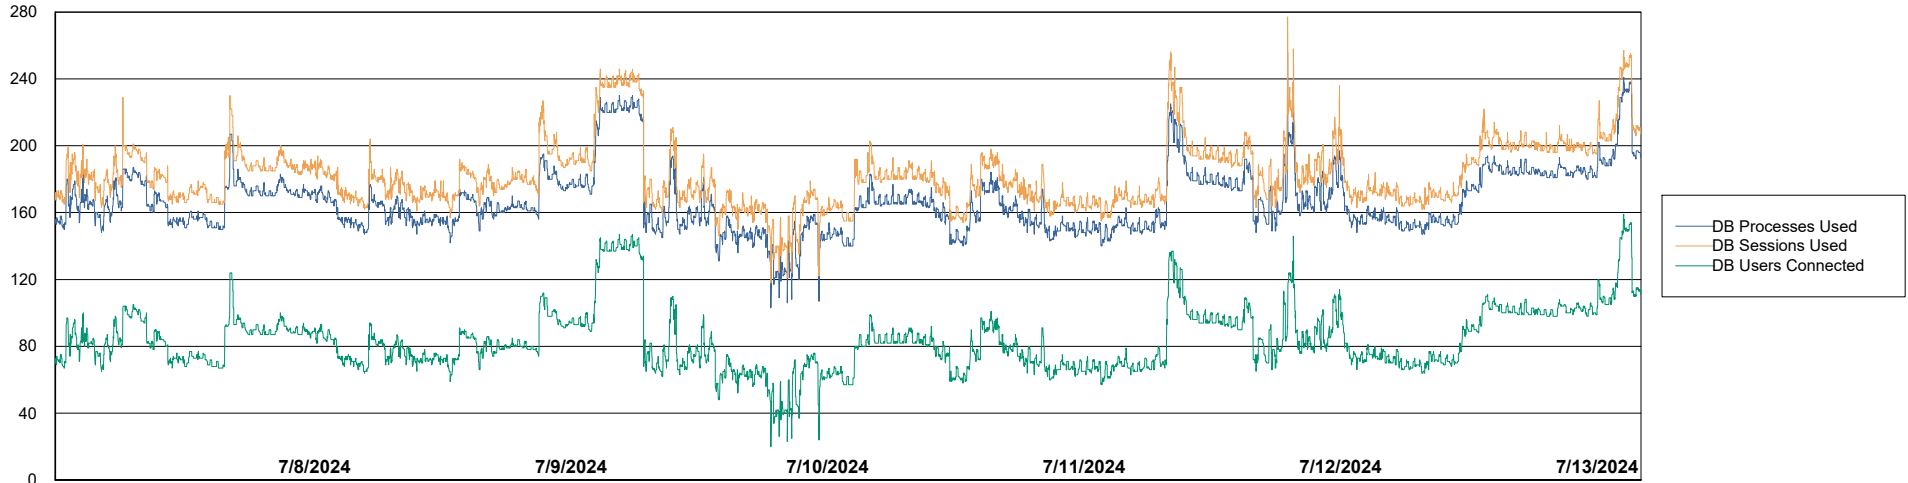

Weekly SLA Customer Report

Customer ELI_Production
Database ID 62

Database Performance ELI_PRD_FRASEQXPRDDB04-BI_ABS1

Weekly SLA Customer Report

Customer ELI_Production
Database ID 62

Database Performance ELI_PRD_FRASINTPRDDB01_ABS1