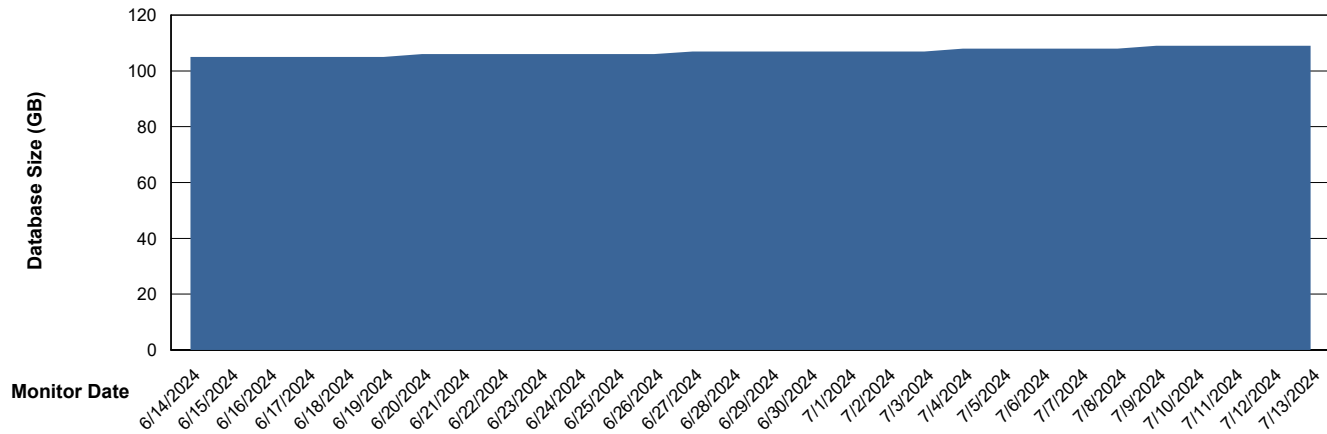

DATABASE SIZE ELI_PRD_FRASINTPRDDB01_ABS1

Database growth over last month