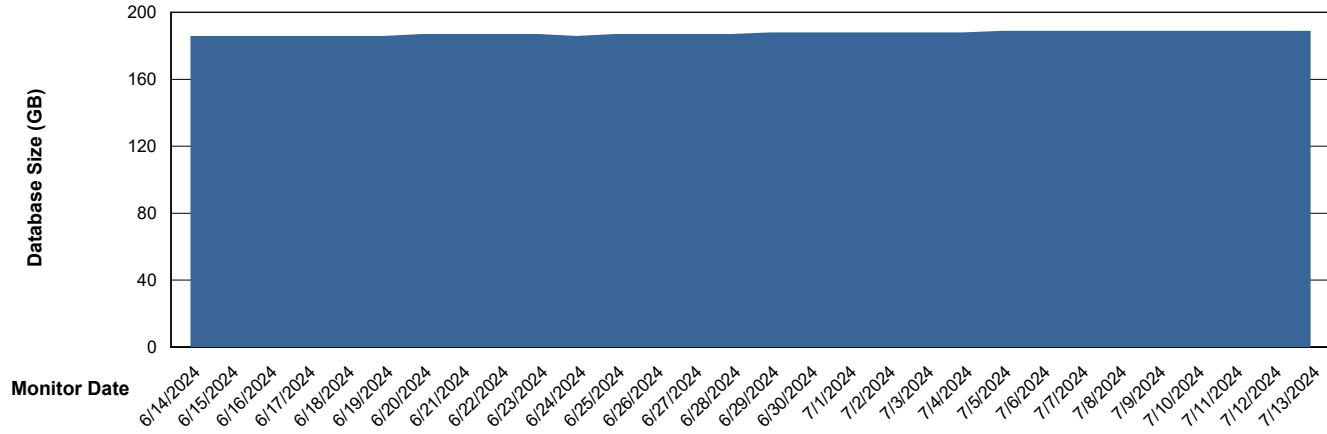

Weekly SLA Customer Report

Customer ELI_Production
Database ID 62

Database Performance ELI_PRD_FRASINTQUADB01_HSBABS1

DB Processes Max 1,000

Weekly SLA Customer Report

Customer ELI_Production
Database ID 62

DATABASE SIZE ELI_PRD_FRASEQXPRDDB04-BI_ABS1

Database growth over last month

DATABASE SIZE ELI_PRD_FRASINTPRDDB01_ABS1

Database growth over last month

Weekly SLA Customer Report

Customer ELI_Production
 Database ID 62