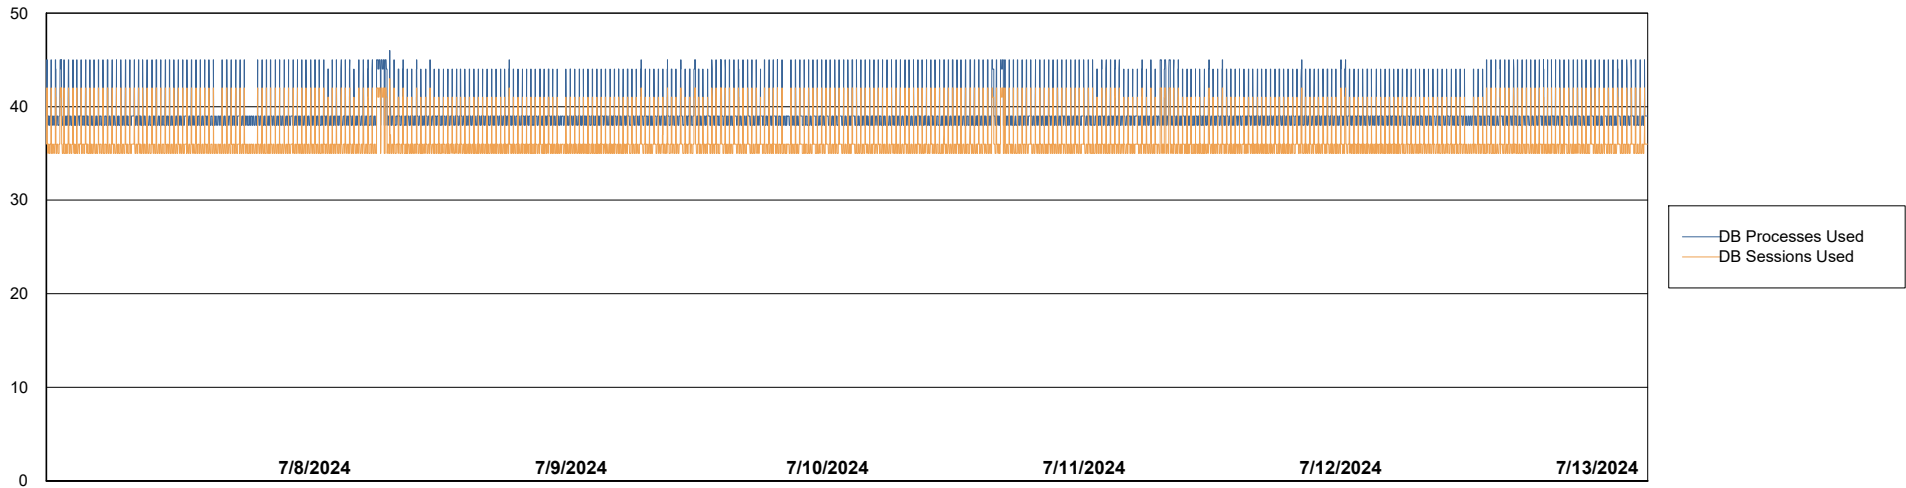

Database Performance ELI_PRD_FRASINTQUADB01_HSBABS1

DB Processes Max 1,000