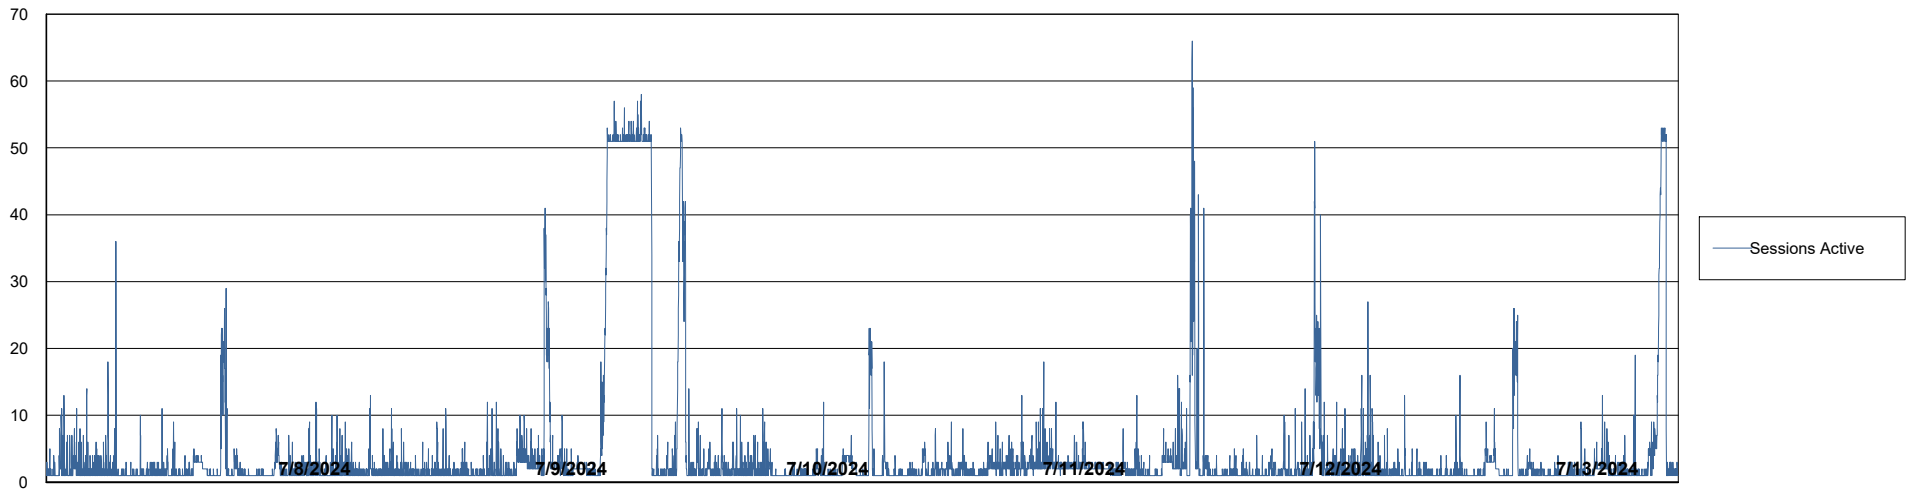

Weekly SLA Customer Report

Customer ELI_Production
Database ID 62

Database Performance ELI_PRD_FRASEQXPRDDB04-BI_ABS1

Weekly SLA Customer Report

Customer ELI_Production
Database ID 62

Database Performance ELI_PRD_FRASINTPRDDB01_ABS1