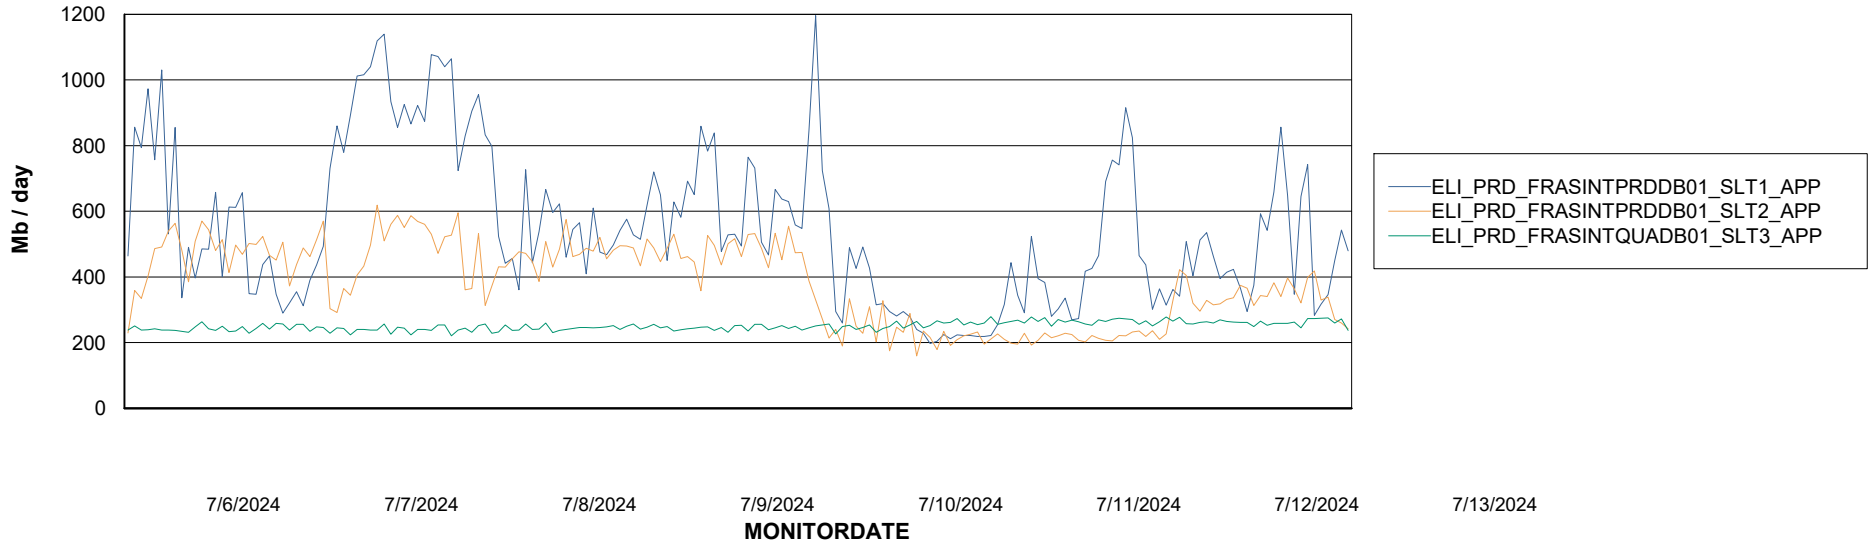

ABSSolute Application Server Services

Avg memory used per ABS Server Service