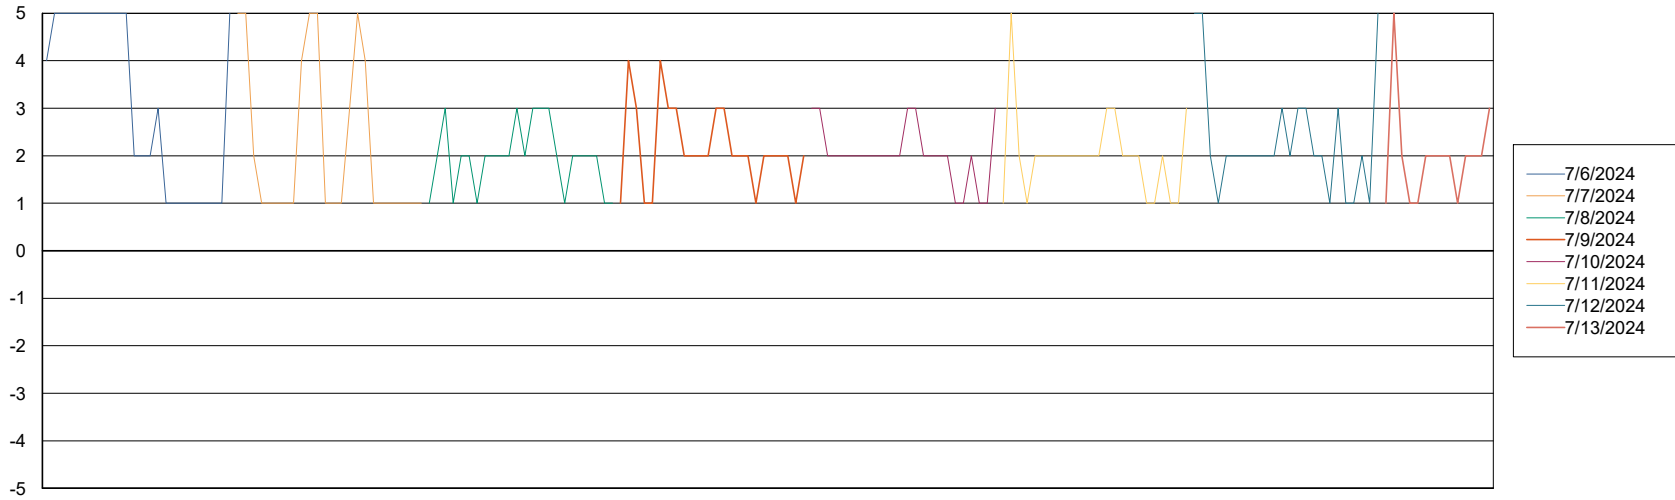

Standby Database Health ELI_Production

Recovery lag for last 7 days