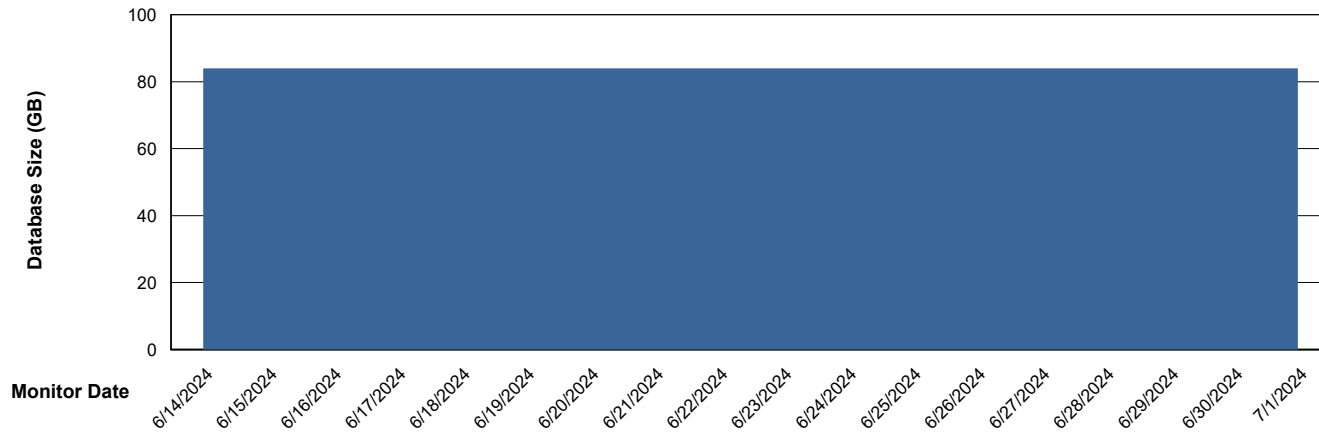

Weekly SLA Customer Report

Customer ECL_Production
Database ID 156

DATABASE SIZE ECL_PRD_ECLABS_ABS1

Database growth over last month

Weekly SLA Customer Report

Customer ECL_Production
Database ID 156

Standby Database Health ECL_Production

Recovery lag for last 7 days