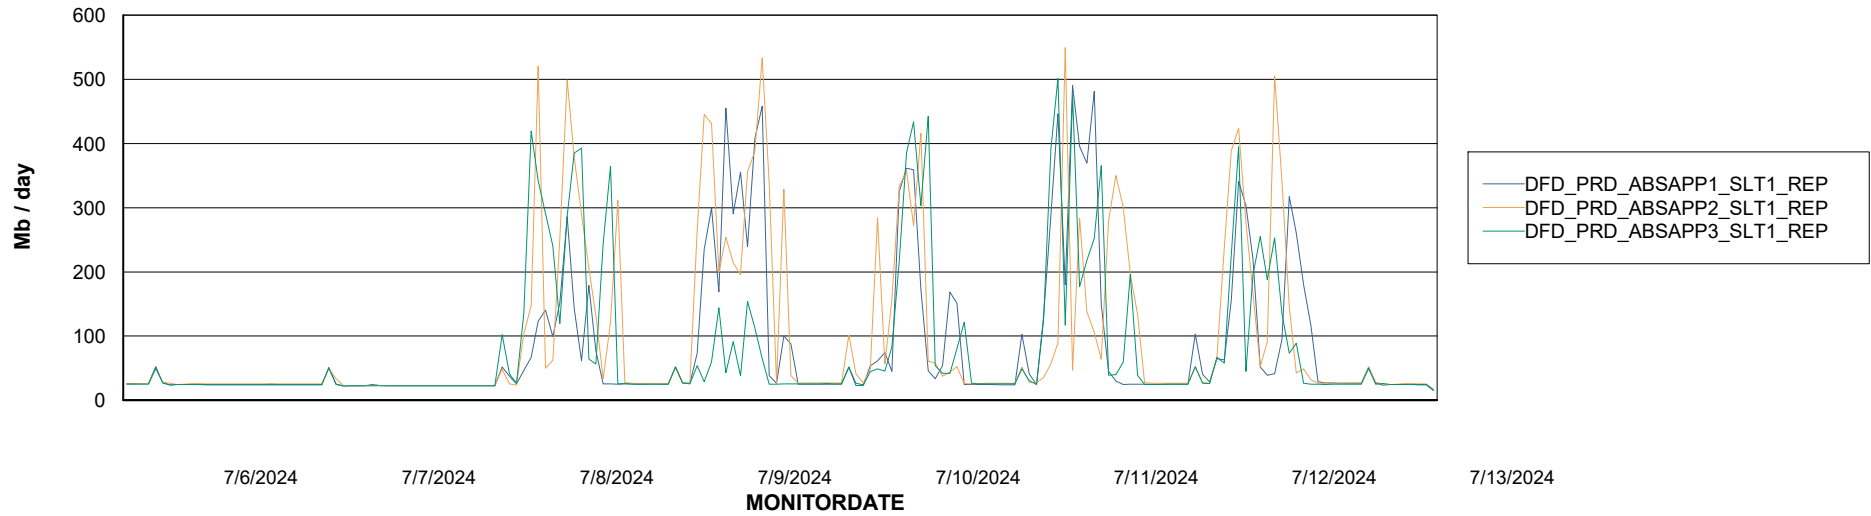

ABSSolute Application ReportServer Services

Avg memory used per ReportServer Service