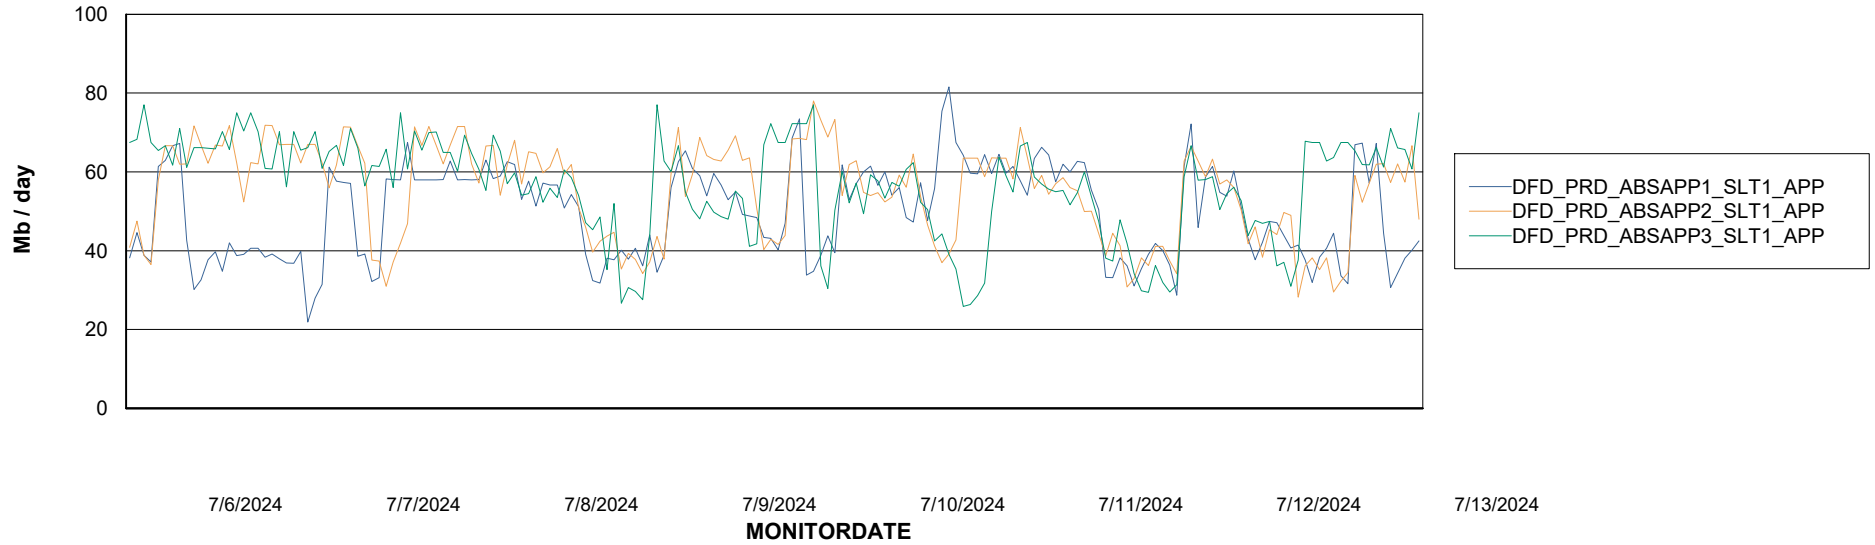

ABSSolute Application Server Services

Avg memory used per ABS Server Service