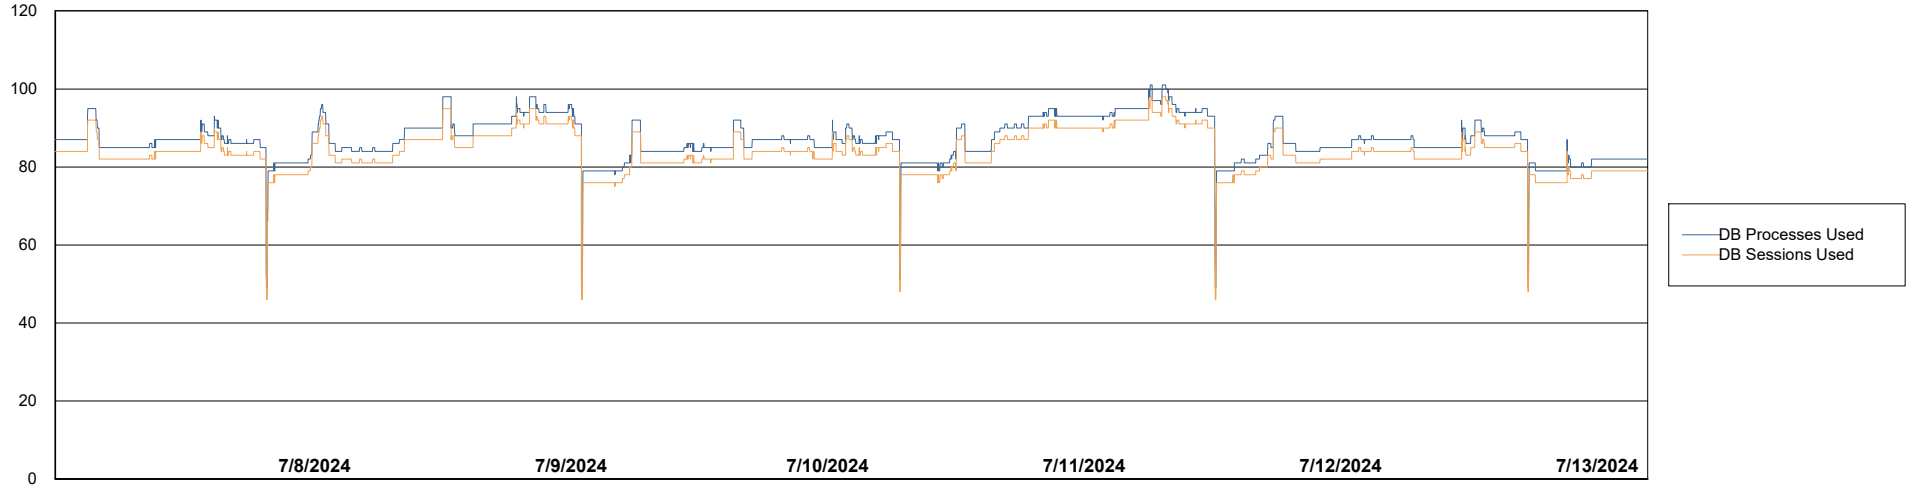

Database Performance DFD_PRD_S-S-ORACLE01-F_ABS1

DB Processes Max 4
DB Sessions Max 600