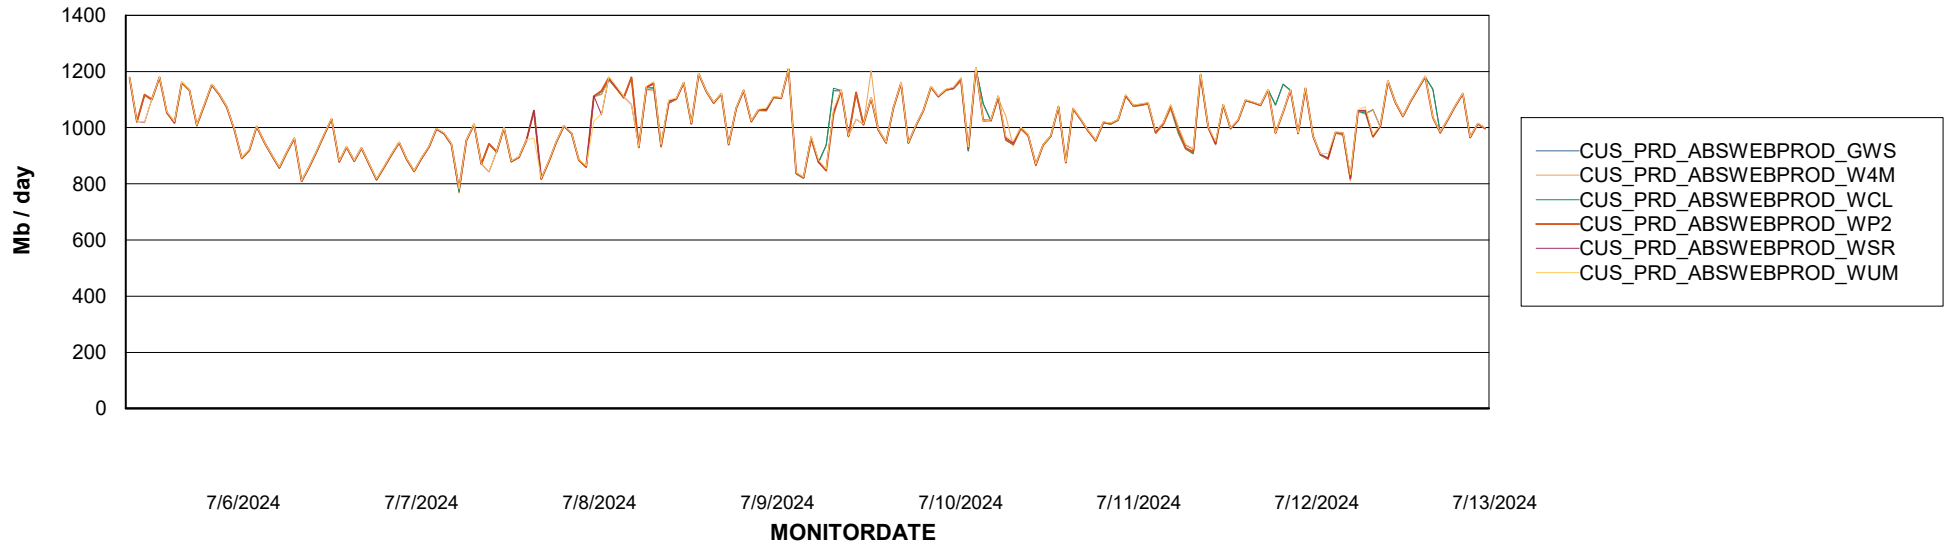

ABSSolute Web Component Services

Avg memory used per ABS Web component