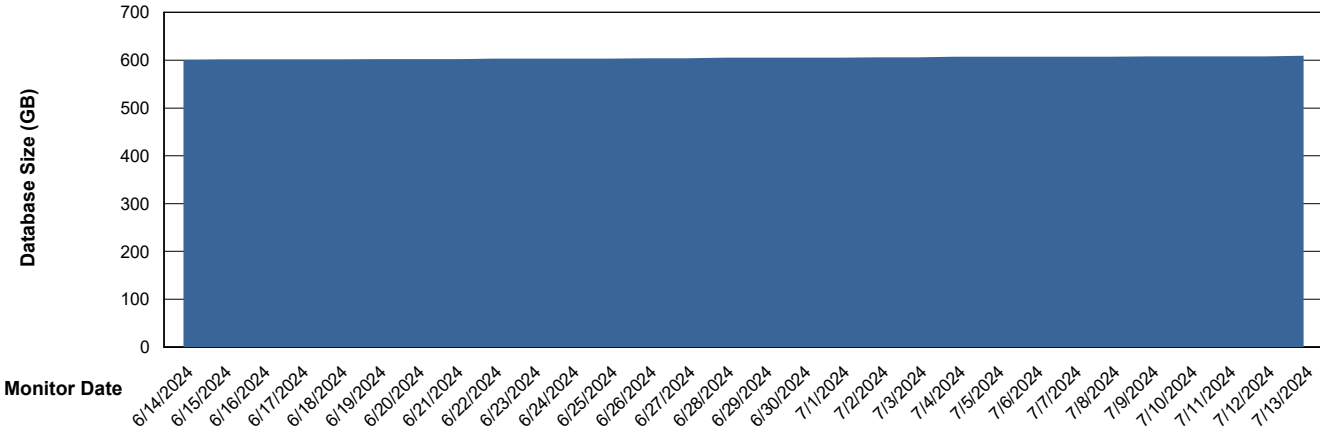

Database growth over last month

Database Tablespace CUS_PRD_ABSDB1_ABS1

Date	Tablespace Name	Filesize (Gb)	Usedsize (Gb)	Percentage free
7/13/2024	ABSDATA	273	228	16
	INDX	444	365	18
7/12/2024	ABSDATA	273	228	16
	INDX	444	365	18
7/11/2024	ABSDATA	273	228	16
	INDX	444	364	18
7/10/2024	ABSDATA	273	228	17
	INDX	444	364	18
7/9/2024	ABSDATA	273	228	17
	INDX	444	364	18
7/8/2024	ABSDATA	273	228	17
	INDX	444	364	18
7/7/2024	ABSDATA	273	228	17
	INDX	444	364	18