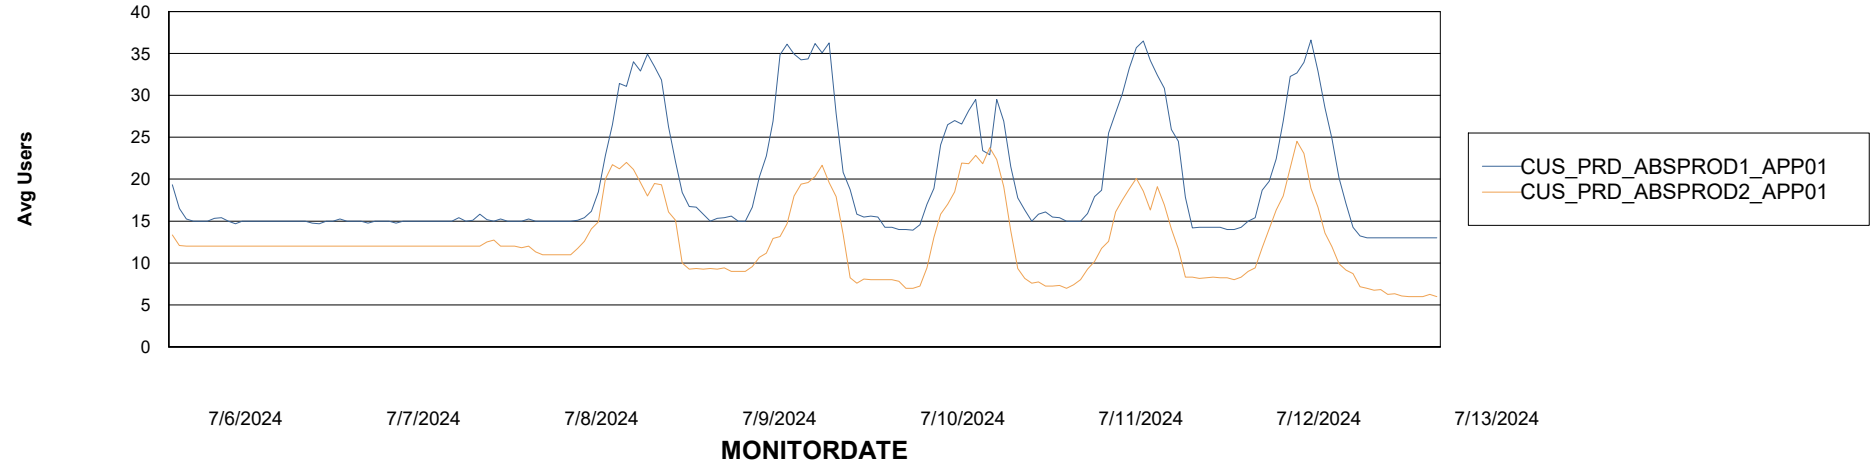

Avg users per day per ABS server