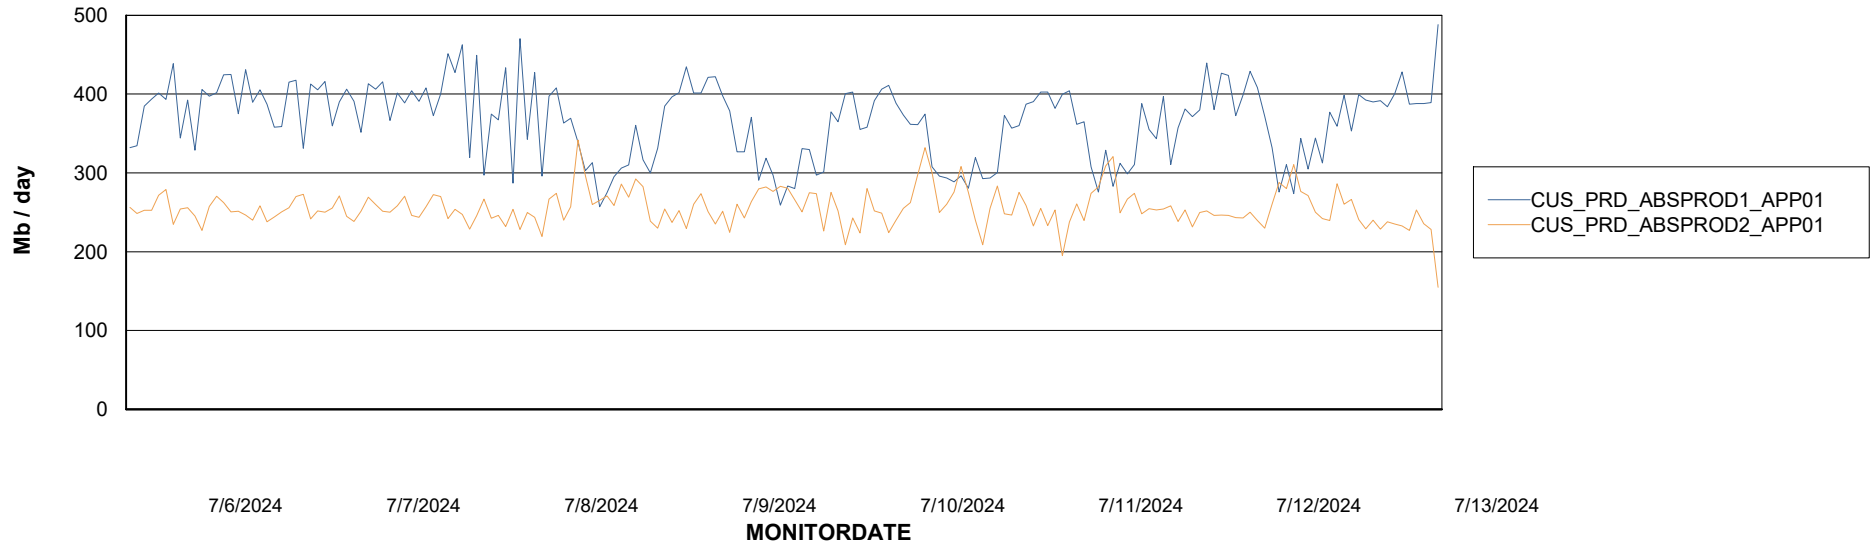

ABSSolute Application Server Services

Avg memory used per ABS Server Service