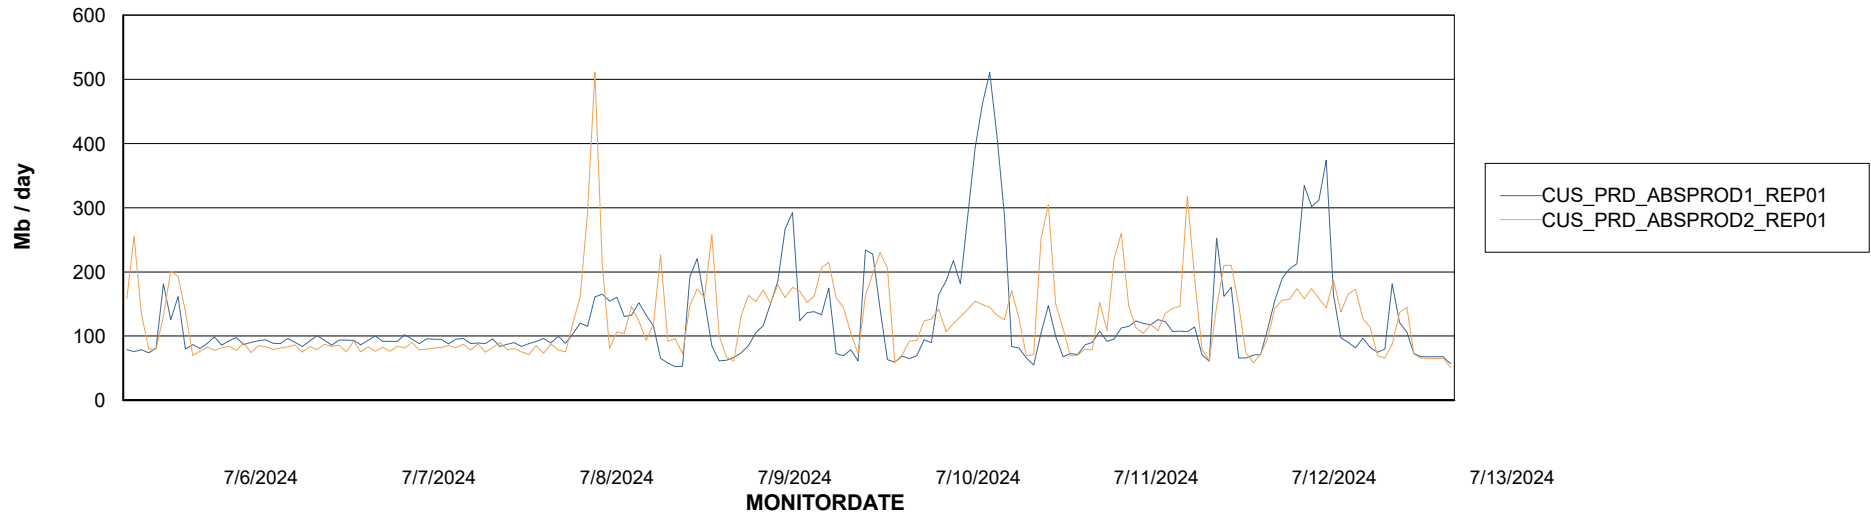

ABSSolute Application ReportServer Services

Avg memory used per ReportServer Service