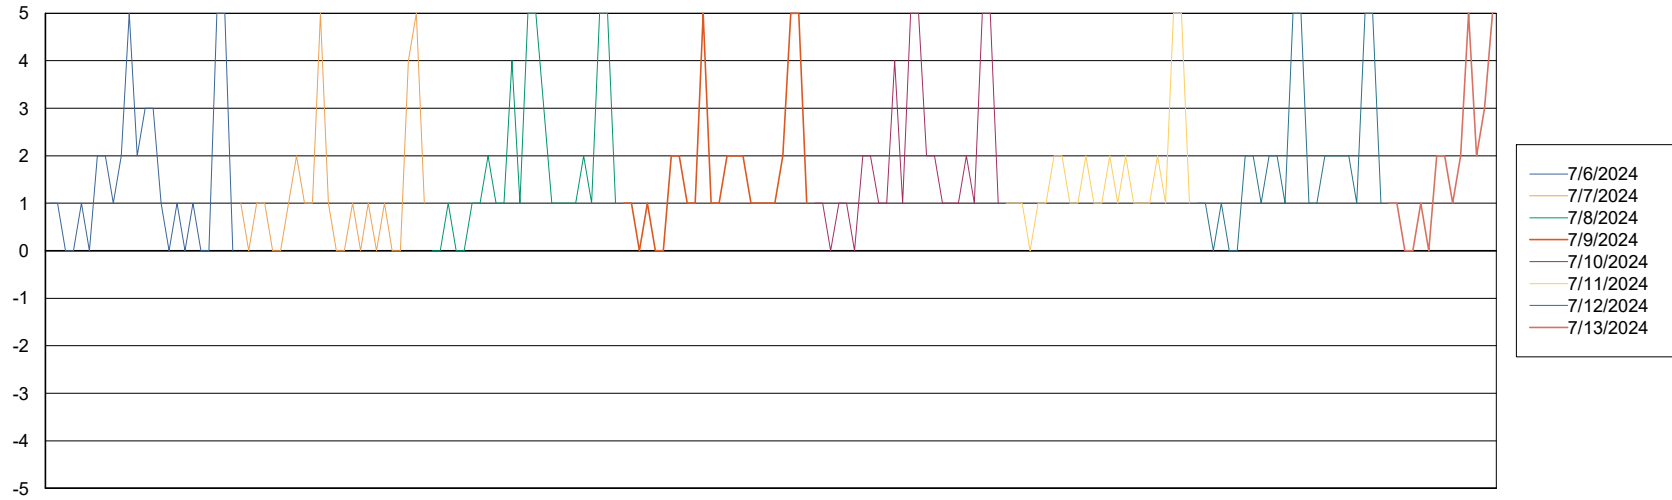

Standby Database Health CUS_Production (24/7)

Recovery lag for last 7 days