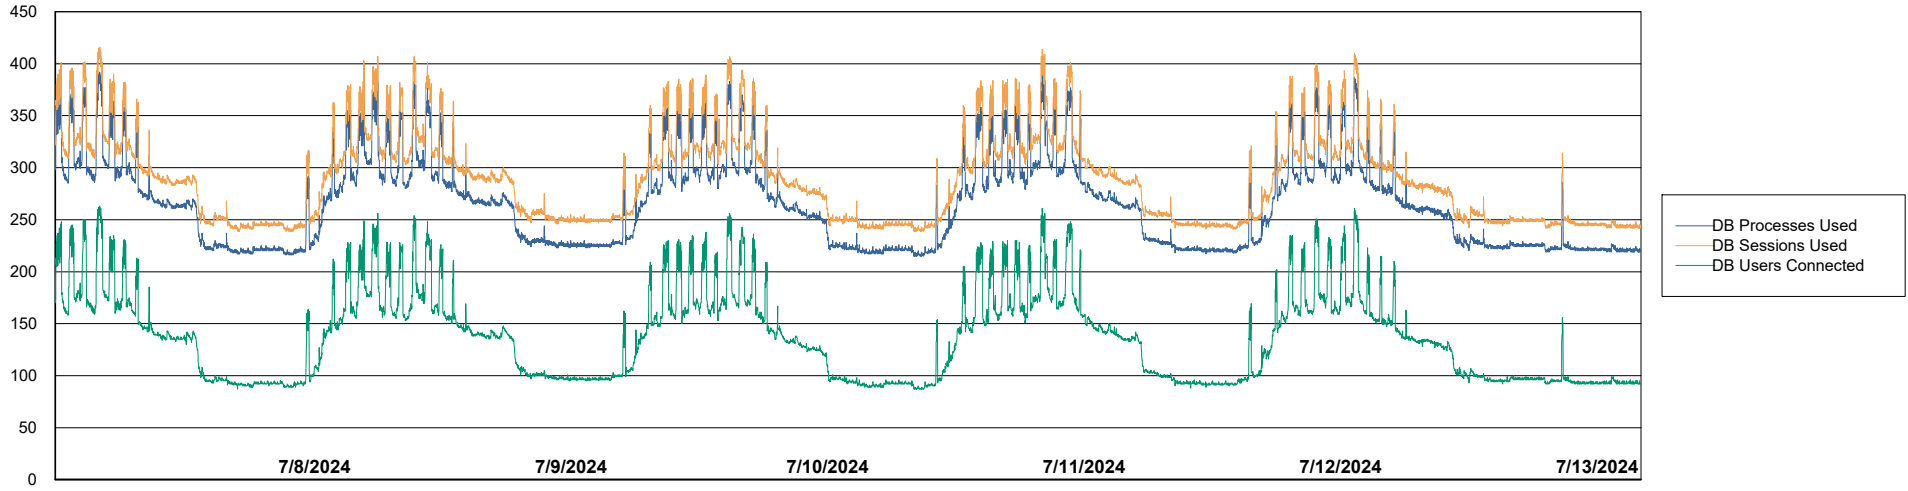

Harddisk Usage BNL_PRD_vm-absa03

	Free disk space on C: (%)	Total disk space on C: (Gb)	Used disk space on C: (Gb)	Free disk space on D: (%)	Total disk space on D: (Gb)	Used disk space on D: (Gb)	Free disk space on E: (%)	Total disk space on E: (Gb)	Used disk space on E: (Gb)
7/13/2024	67	127	41	27	127	93	92	64	5
7/12/2024	68	127	41	27	127	93	92	64	5
7/11/2024	68	127	41	27	127	93	92	64	5
7/10/2024	67	127	41	27	127	93	92	64	5
7/9/2024	67	127	41	27	127	93	92	64	5
7/8/2024	68	127	41	27	127	92	92	64	5
7/7/2024	68	127	41	27	127	92	92	64	5

Weekly SLA Customer Report

Customer BNL_Production
Database ID 83

Database Performance BNLDB_Production

Weekly SLA Customer Report

Customer BNL_Production
Database ID 83

Database Performance BNLDB_Standby

DB Processes Max 0
DB Processes Max 1,000
DB Processes Max 4