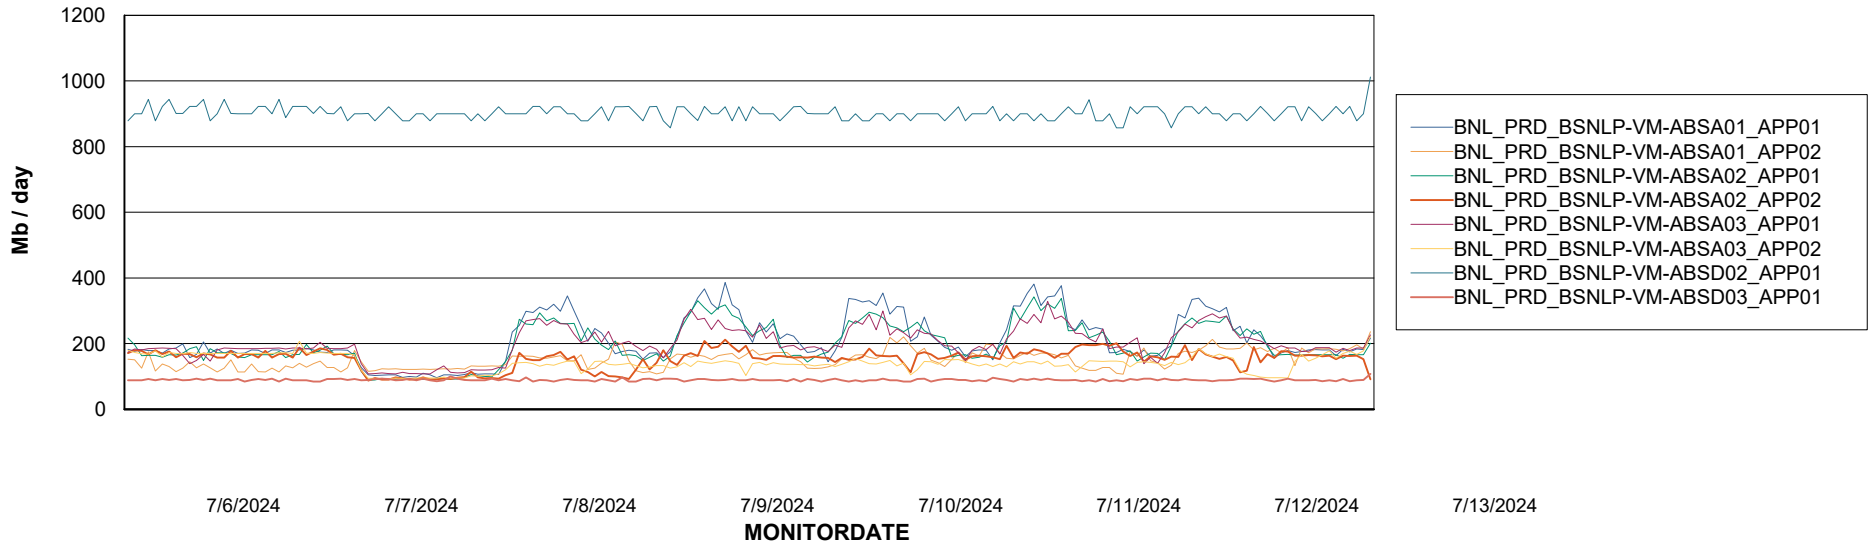

ABSSolute Application Server Services

Avg memory used per ABS Server Service