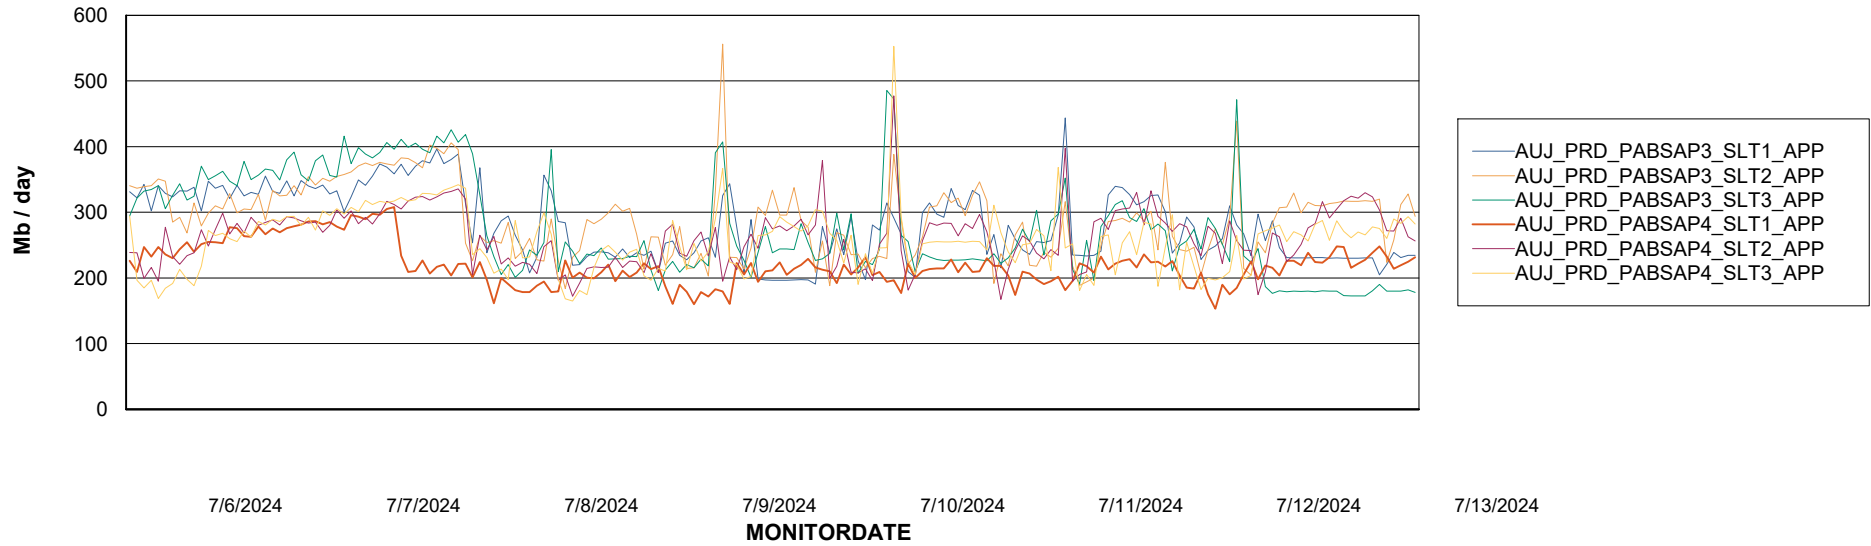

ABSSolute Application Server Services

Avg memory used per ABS Server Service