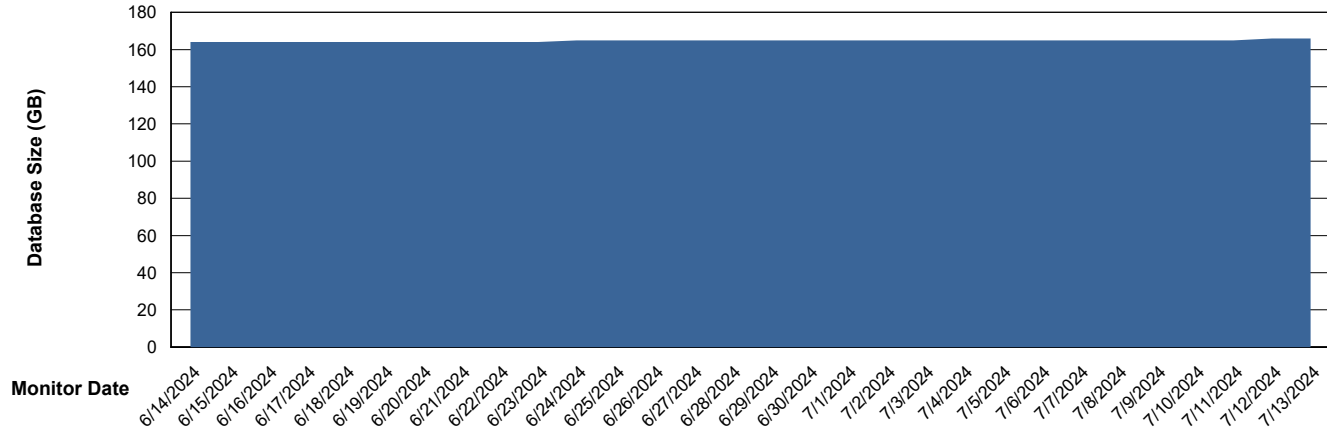

Weekly SLA Customer Report

Customer AUJ_Production
Database ID 185

Database Performance AUJ_BI2_DB

Weekly SLA Customer Report

Customer AUJ_Production
Database ID 185

Database Performance AUJ_DB2_Primary

Weekly SLA Customer Report

Customer AUJ_Production
Database ID 185

DATABASE SIZE AUJ_BI2_DB

Database growth over last month

DATABASE SIZE AUJ_DB2_Primary

Database growth over last month

Weekly SLA Customer Report

Customer AUJ_Production
 Database ID 185