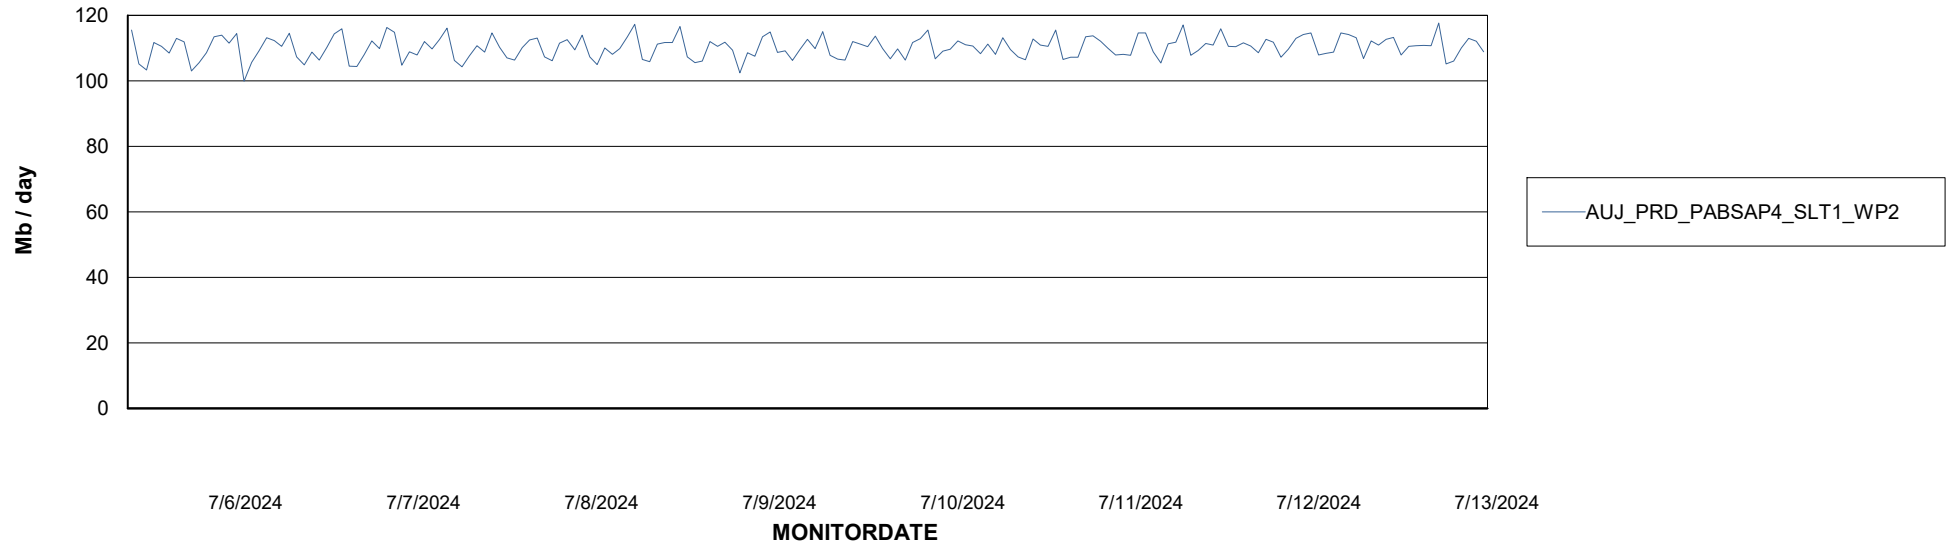

ABSSolute Application ReportServer Services

Avg memory used per ReportServer Service

Weekly SLA Customer Report

Customer AUJ_Production
Database ID 185

ABSSolute Web Component Services

Avg memory used per ABS Web component