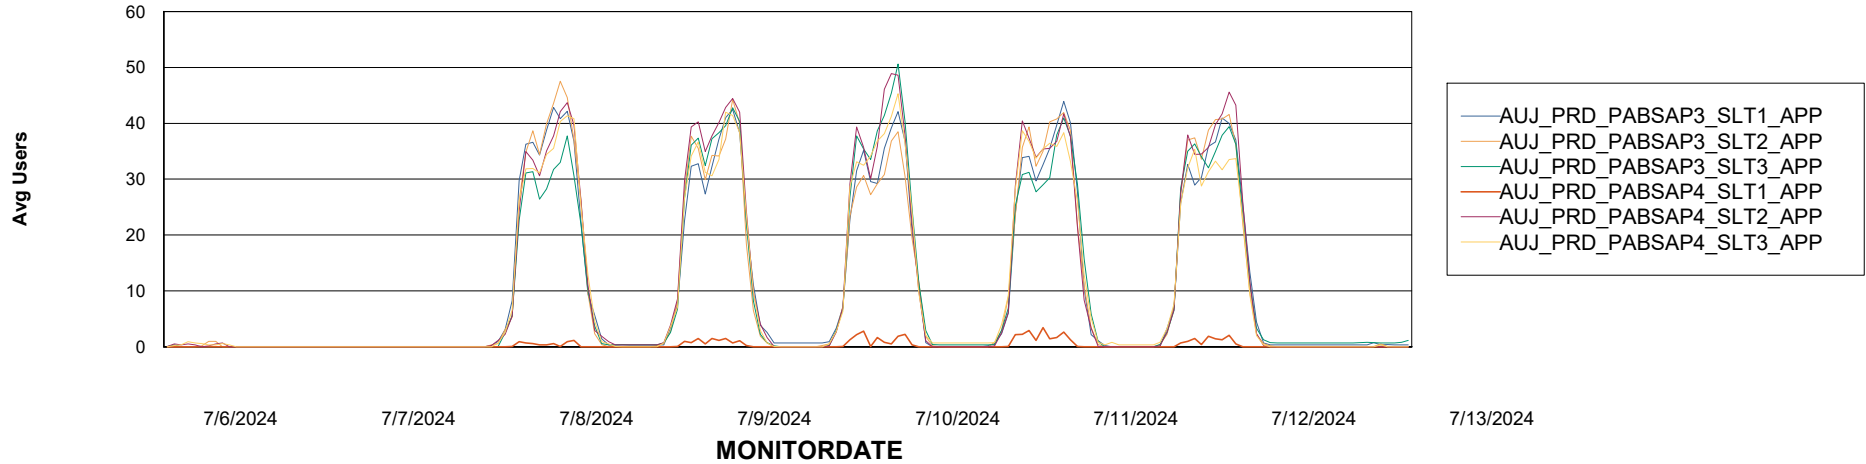

Weekly SLA Customer Report

Customer AUJ_Production
Database ID 185

ABSSolute Application Server Services

Avg memory used per ABS Server Service

Avg users per day per ABS server

Weekly SLA Customer Report

Customer AUJ_Production
Database ID 185