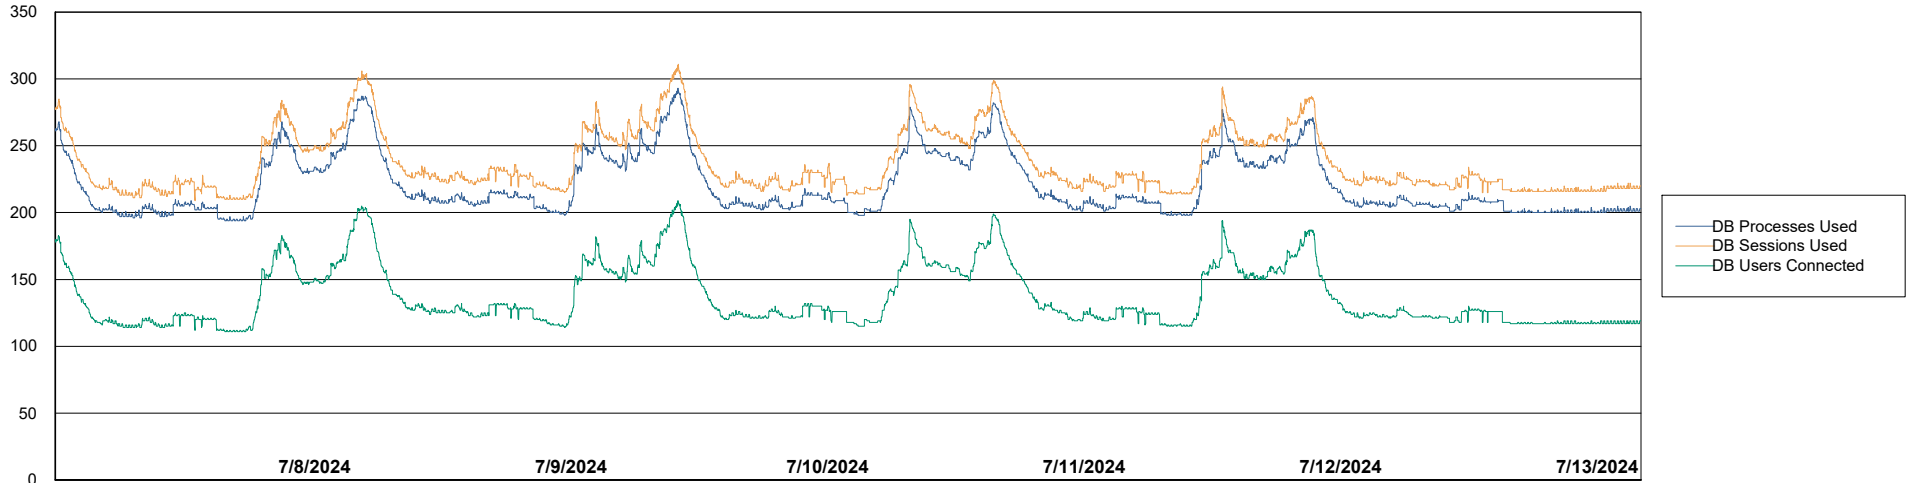

Weekly SLA Customer Report

Customer AUJ_Production
Database ID 185

Database Performance AUJ_BI2_DB

Weekly SLA Customer Report

Customer AUJ_Production
Database ID 185

Database Performance AUJ_DB2_Primary

Weekly SLA Customer Report