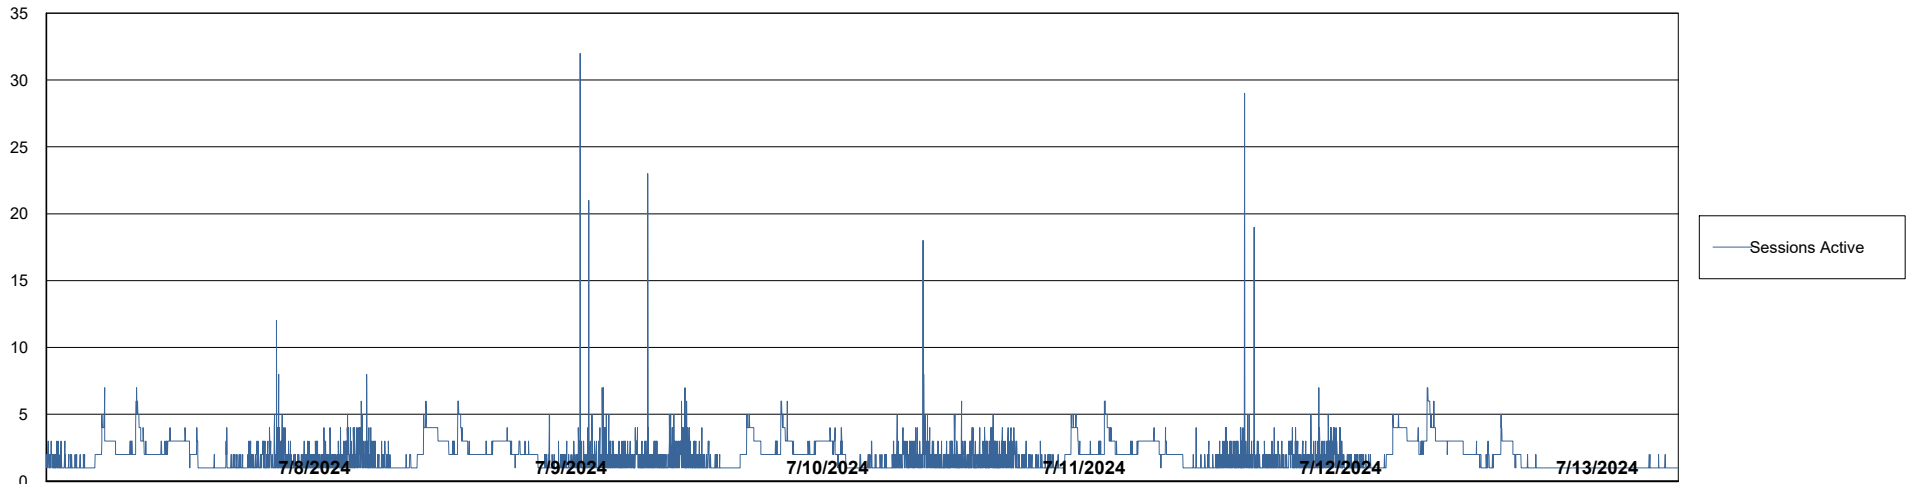

Weekly SLA Customer Report

Customer AUJ_Production
Database ID 185

Database Performance AUJ_BI2_DB

Weekly SLA Customer Report

Customer AUJ_Production
Database ID 185

Database Performance AUJ_DB2_Primary

Weekly SLA Customer Report

Customer AUJ_Production
Database ID 185

DATABASE SIZE AUJ_BI2_DB

Database growth over last month

DATABASE SIZE AUJ_DB2_Primary

Database growth over last month

Weekly SLA Customer Report

Customer AUJ_Production
 Database ID 185