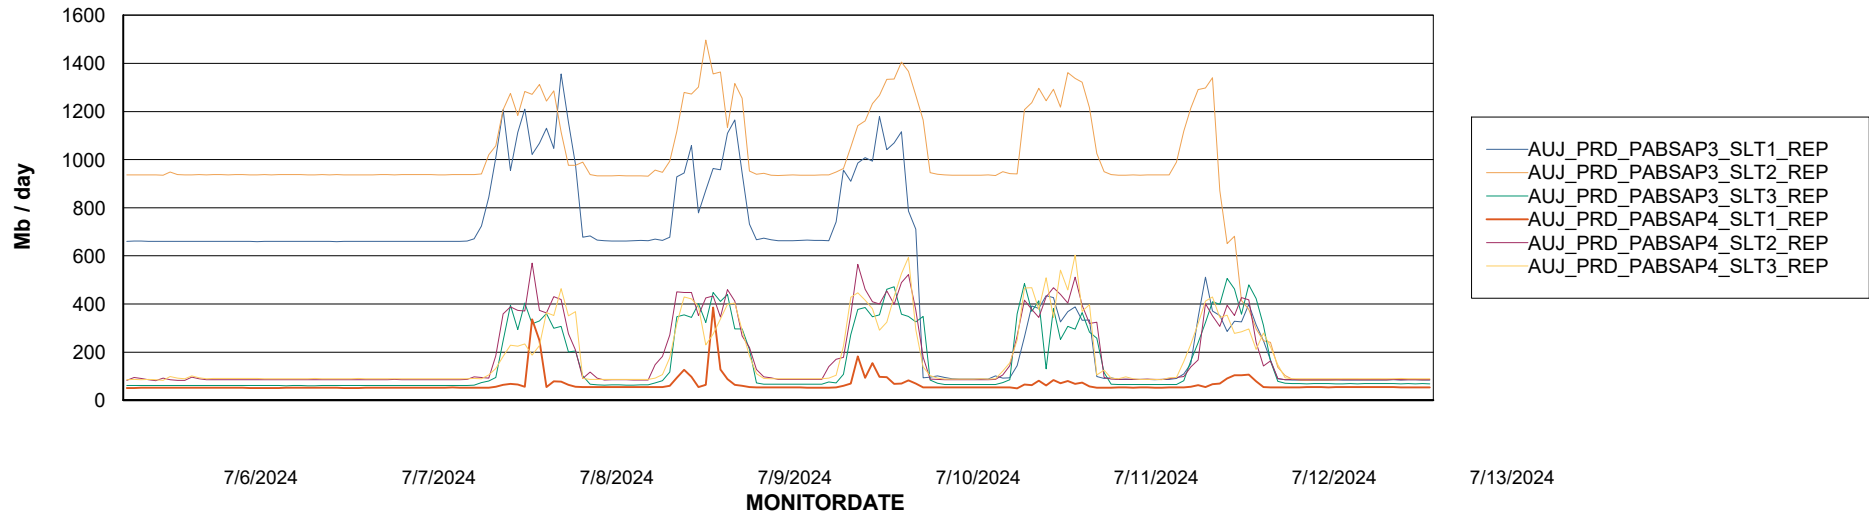

ABSSolute Application ReportServer Services

Avg memory used per ReportServer Service