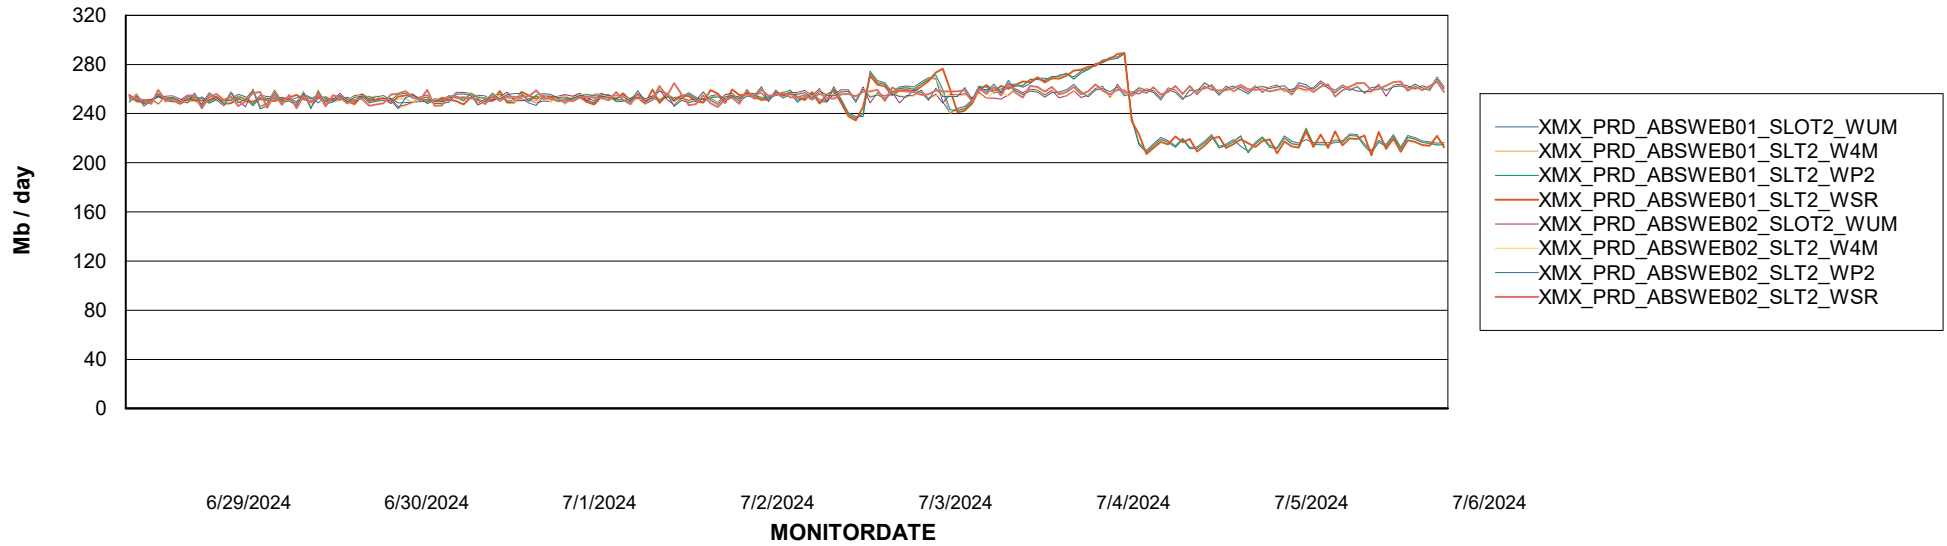

ABSSolute Web Component Services

Avg memory used per ABS Web component