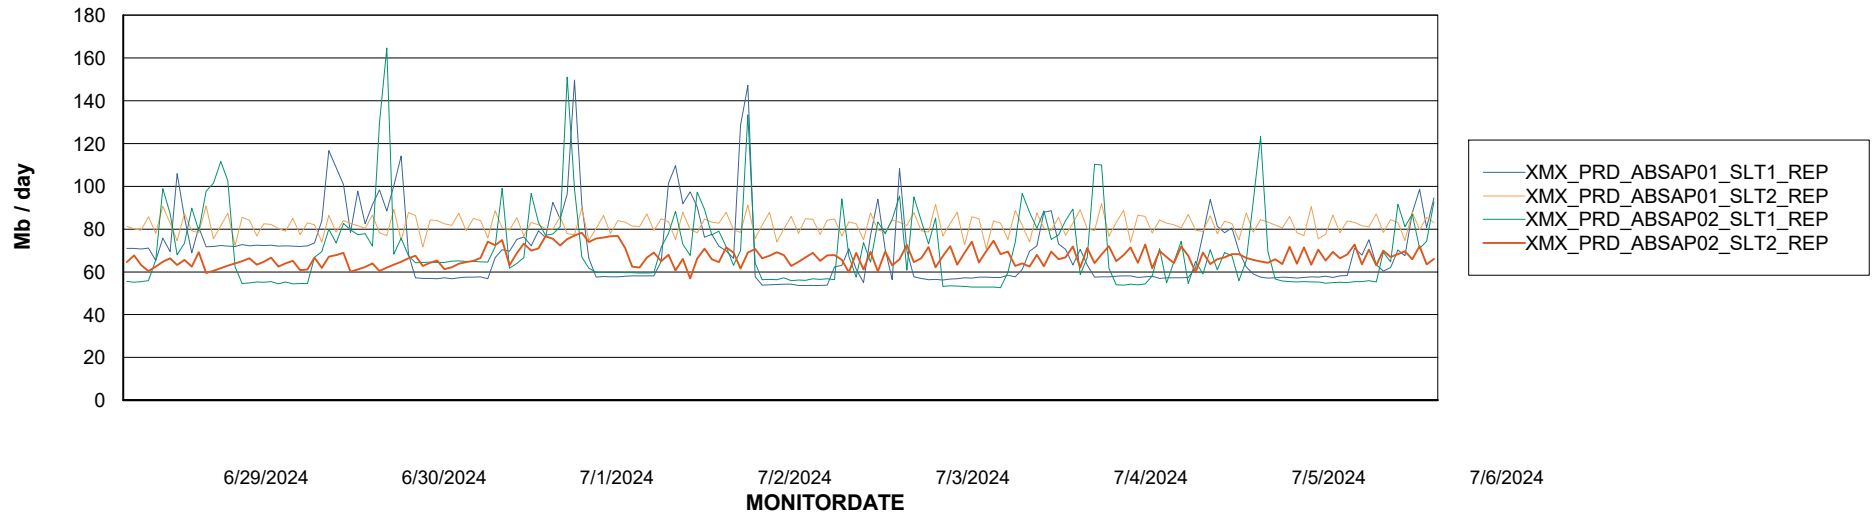

ABSSolute Application ReportServer Services

Avg memory used per ReportServer Service