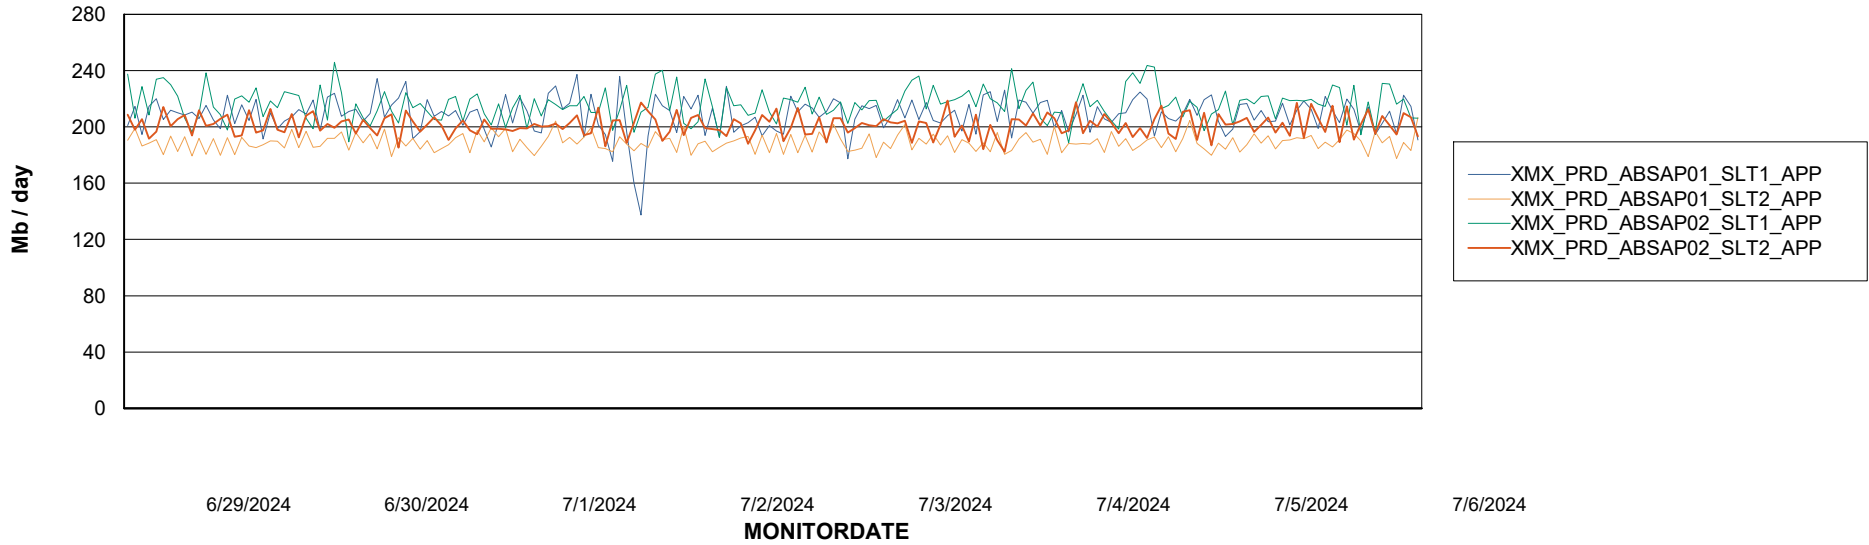

ABSSolute Application Server Services

Avg memory used per ABS Server Service