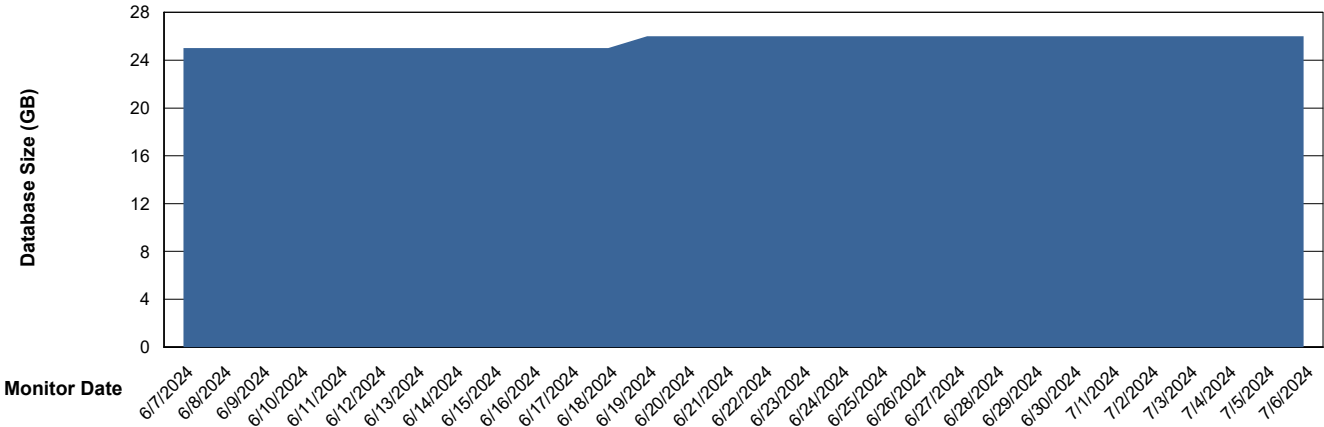

Database growth over last month

Database Tablespace XMX_PROD_ABSDB01_PRDB_ABS1

Date	Tablespace Name	Filesize (Gb)	Usedsize (Gb)	Percentage free
7/6/2024	ABSDATA	13	10	24
	INDX	8	0	100
7/5/2024	ABSDATA	13	10	24
	INDX	8	0	100
7/4/2024	ABSDATA	13	10	24
	INDX	8	0	100
7/3/2024	ABSDATA	13	10	24
	INDX	8	0	100
7/2/2024	ABSDATA	13	10	24
	INDX	8	0	100
7/1/2024	ABSDATA	13	10	25
	INDX	8	0	100
6/30/2024	ABSDATA	13	10	25
	INDX	8	0	100