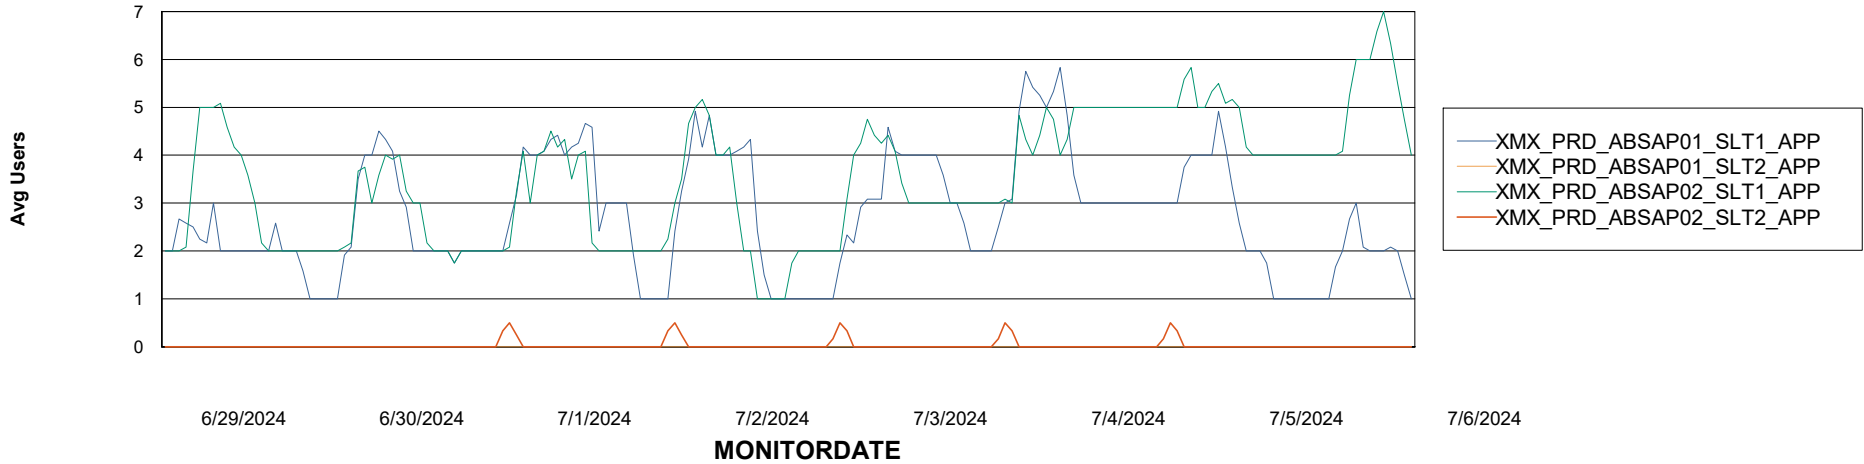

Avg users per day per ABS server