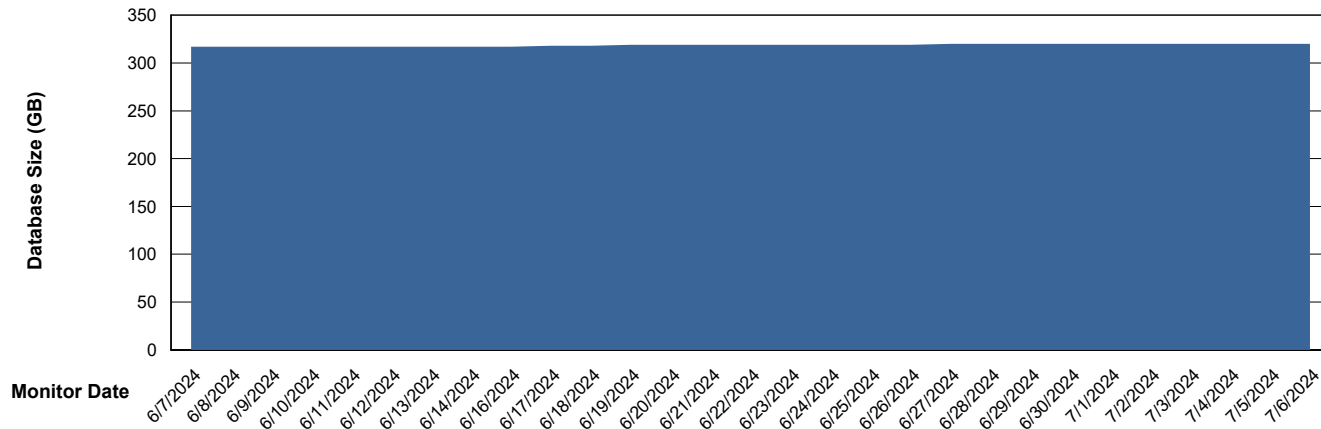

DATABASE SIZE VOS_PRD_ABSORA1-2022_ABS1

Database growth over last month