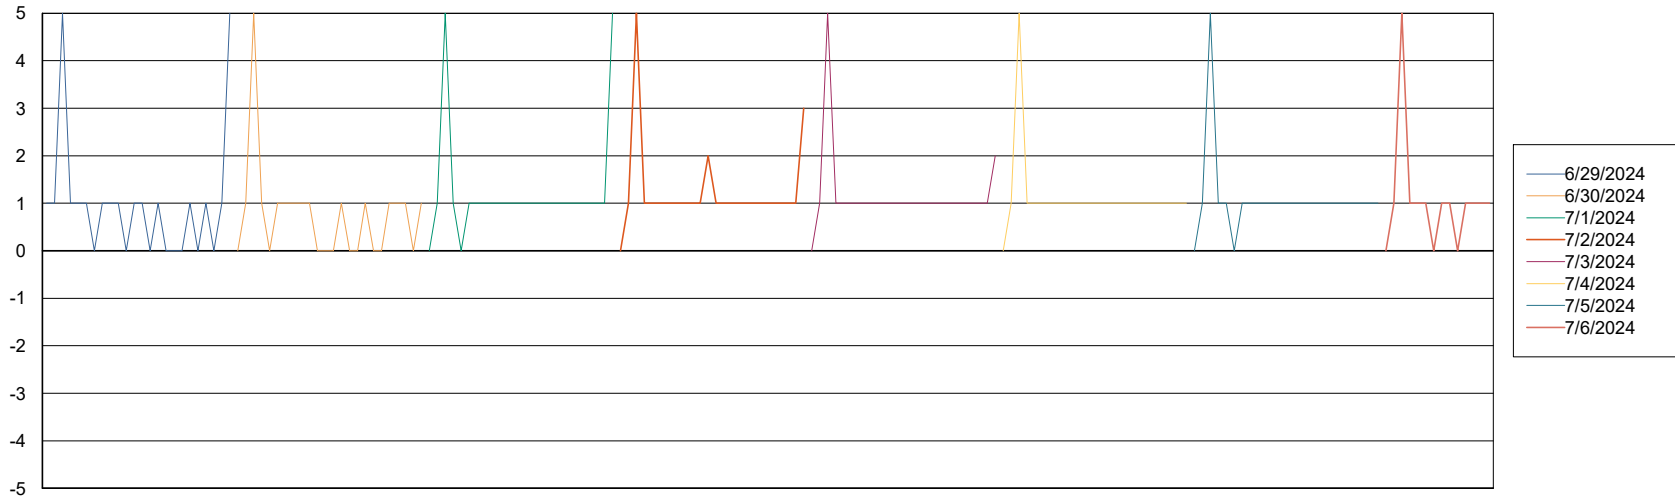

Standby Database Health VOS_Production

Recovery lag for last 7 days