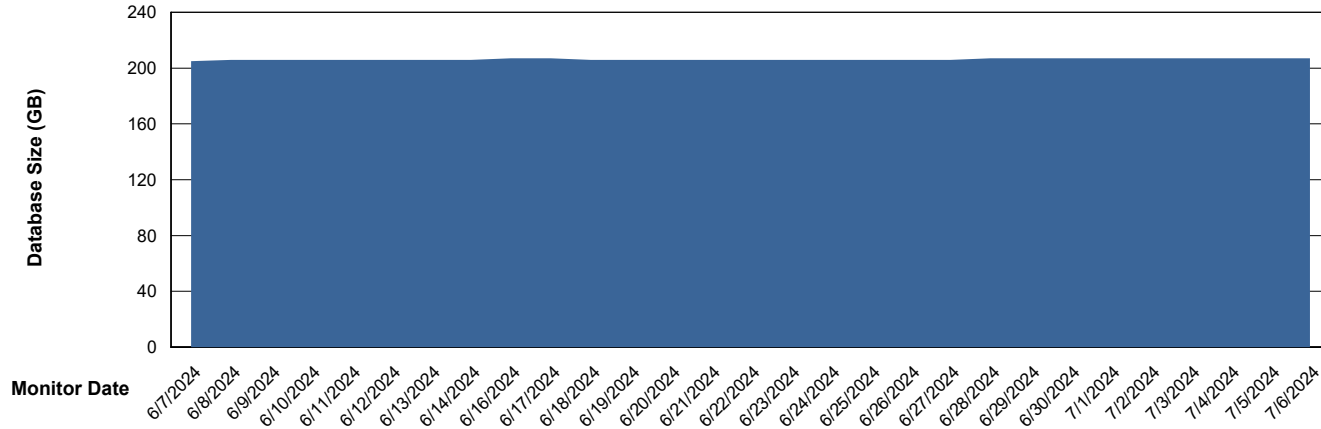

DATABASE SIZE VOS_PRD_ABSBI-2018_ABS1

Database growth over last month