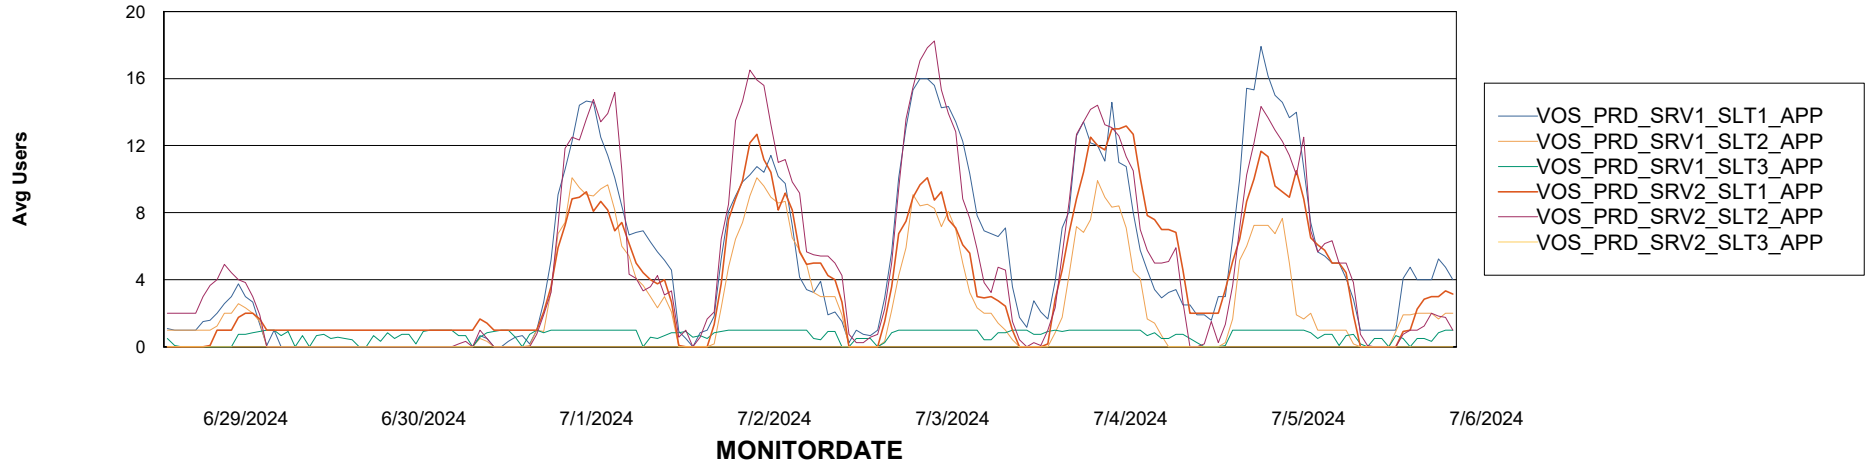

Avg users per day per ABS server