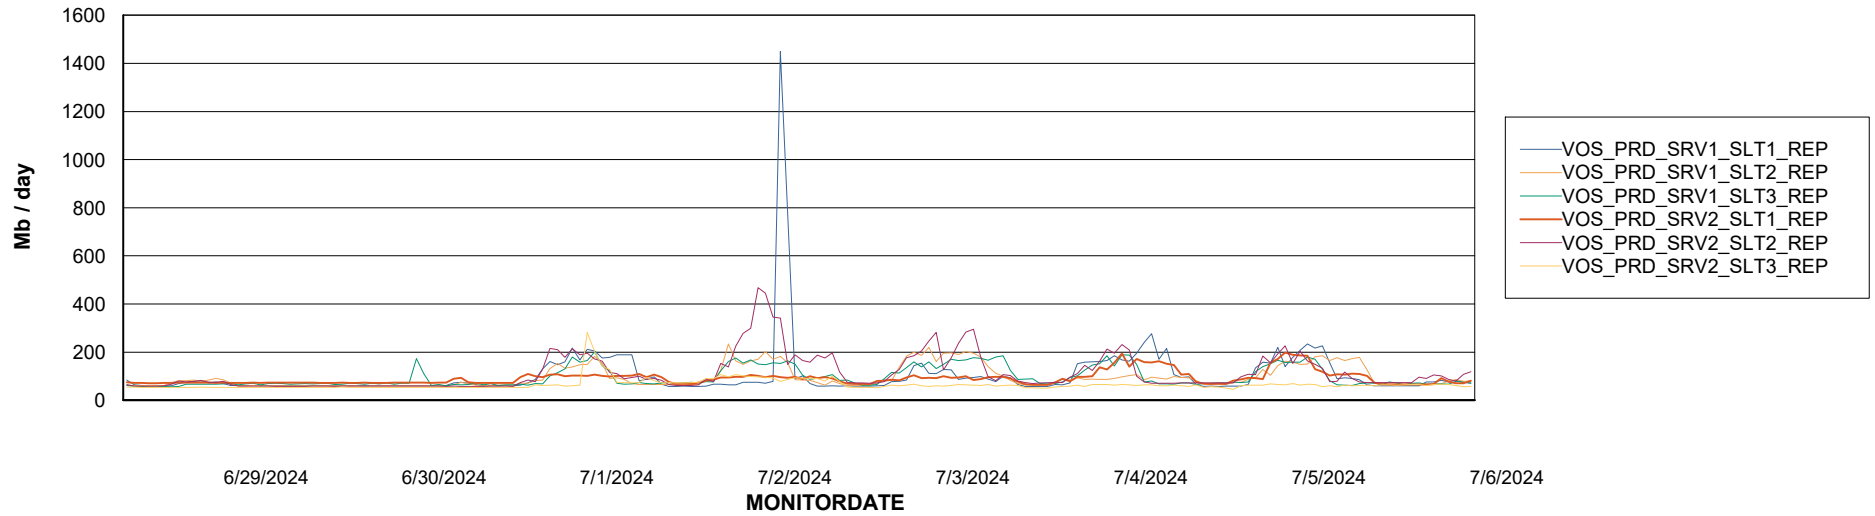

Avg memory used per ABS Server Service

Avg users per day per ABS server

Weekly SLA Customer Report

Customer VOS_Production
Database ID 143

ABSSolute Application ReportServer Services

Avg memory used per ReportServer Service