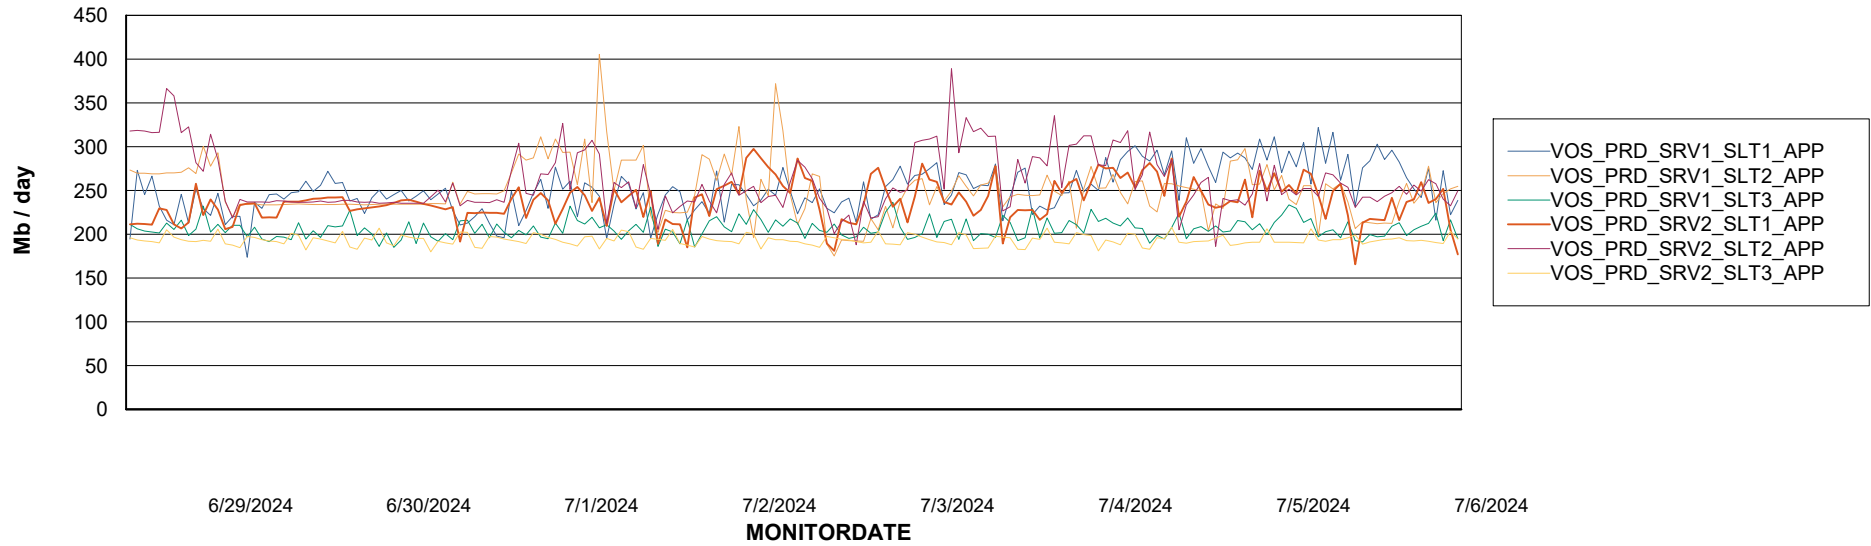

ABSSolute Application Server Services

Avg memory used per ABS Server Service