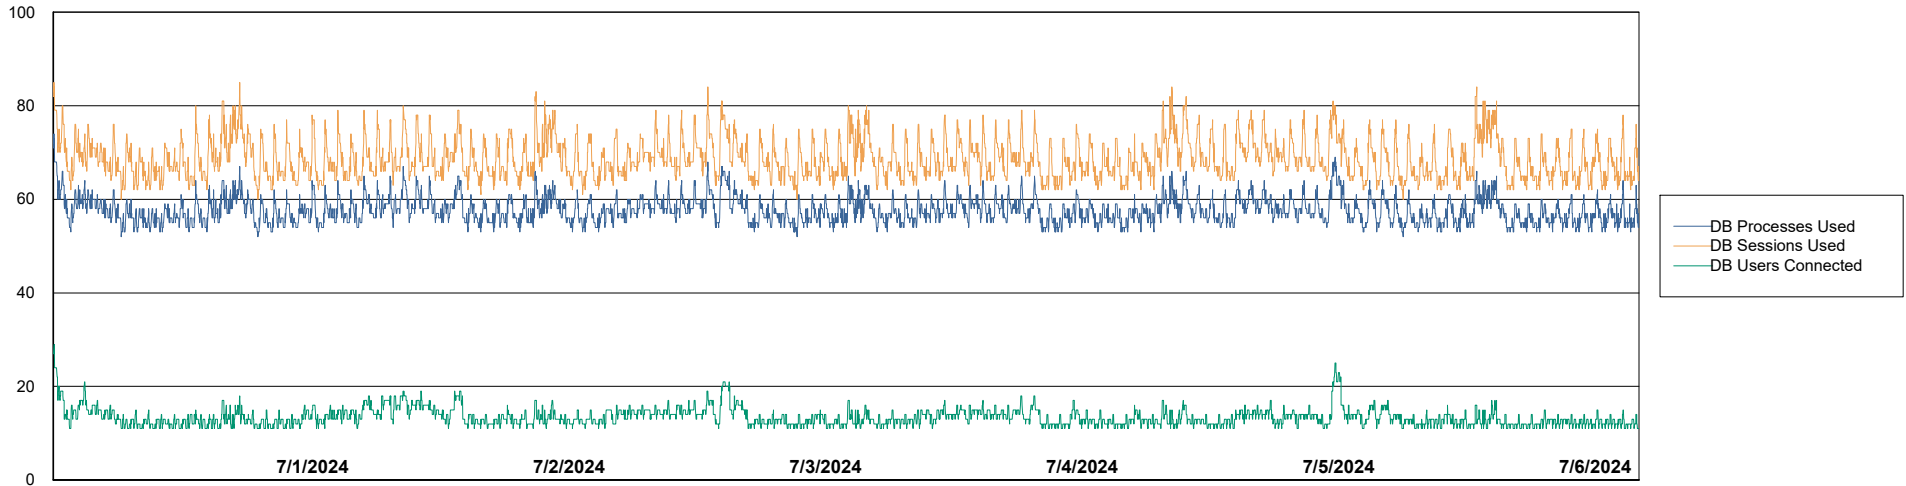

Database Performance VOS_PRD_ABSBI-2018_ABS1