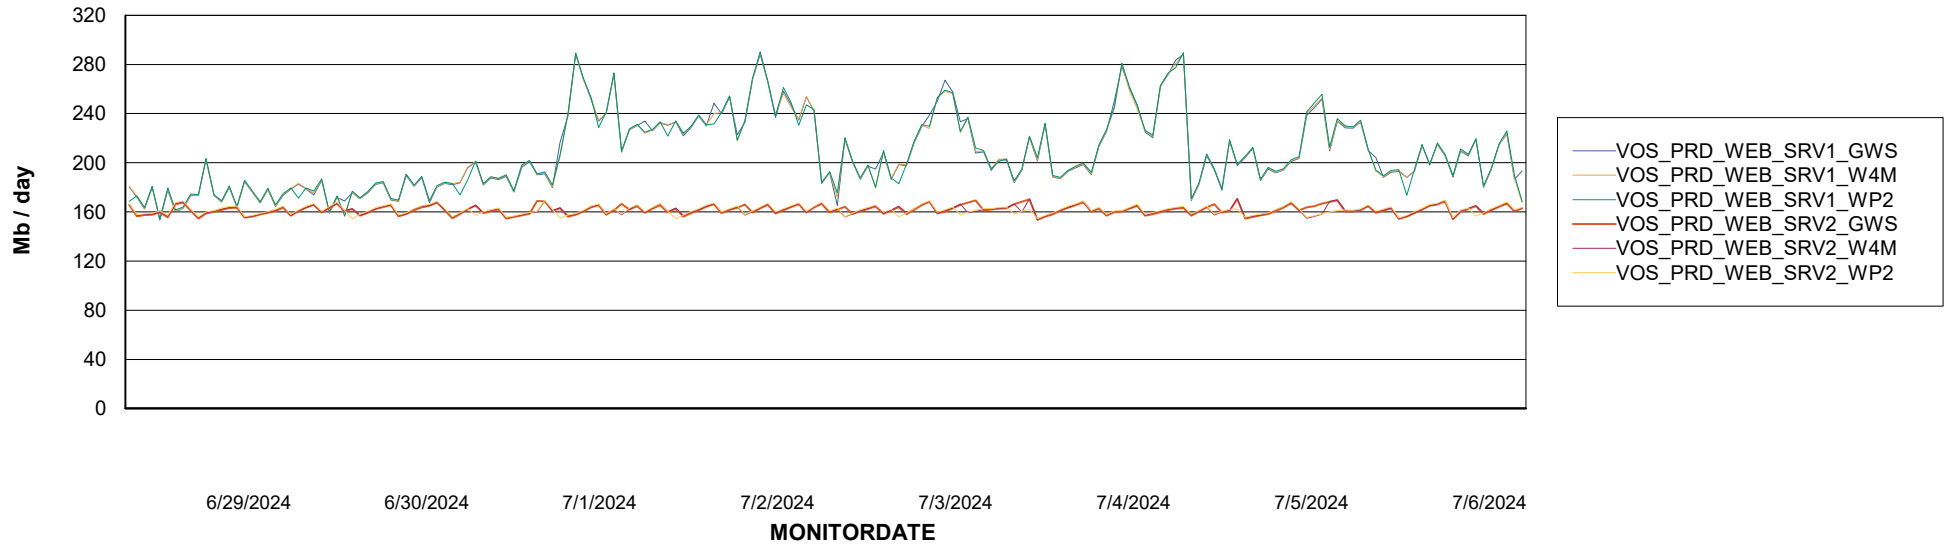

ABSSolute Web Component Services

Avg memory used per ABS Web component