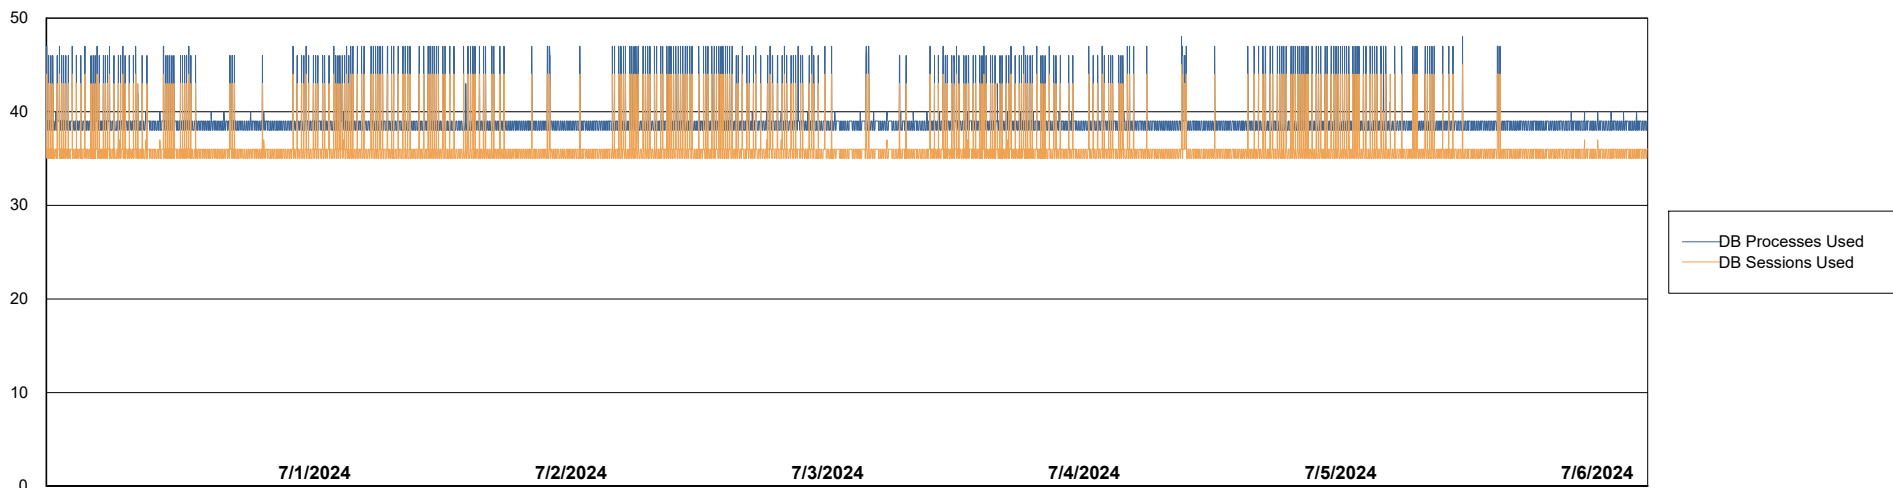

Database Performance VOS_PRD_ABSORA2-2022_HSBABS1

DB Processes Max 1,000