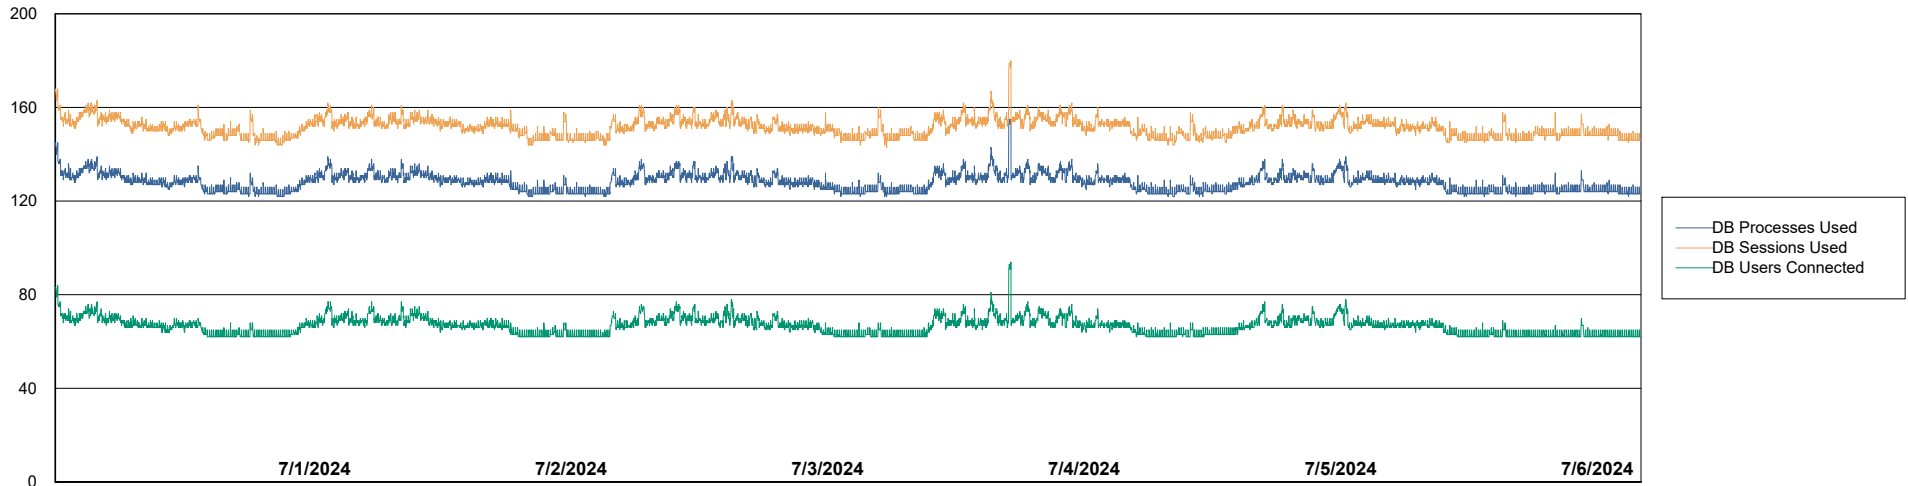

Weekly SLA Customer Report

Customer VOS_Production
Database ID 143

Database Performance VOS_PRD_ABSBI-2018_ABS1

Weekly SLA Customer Report

Customer VOS_Production
Database ID 143

Database Performance VOS_PRD_ABSORA1-2022_ABS1