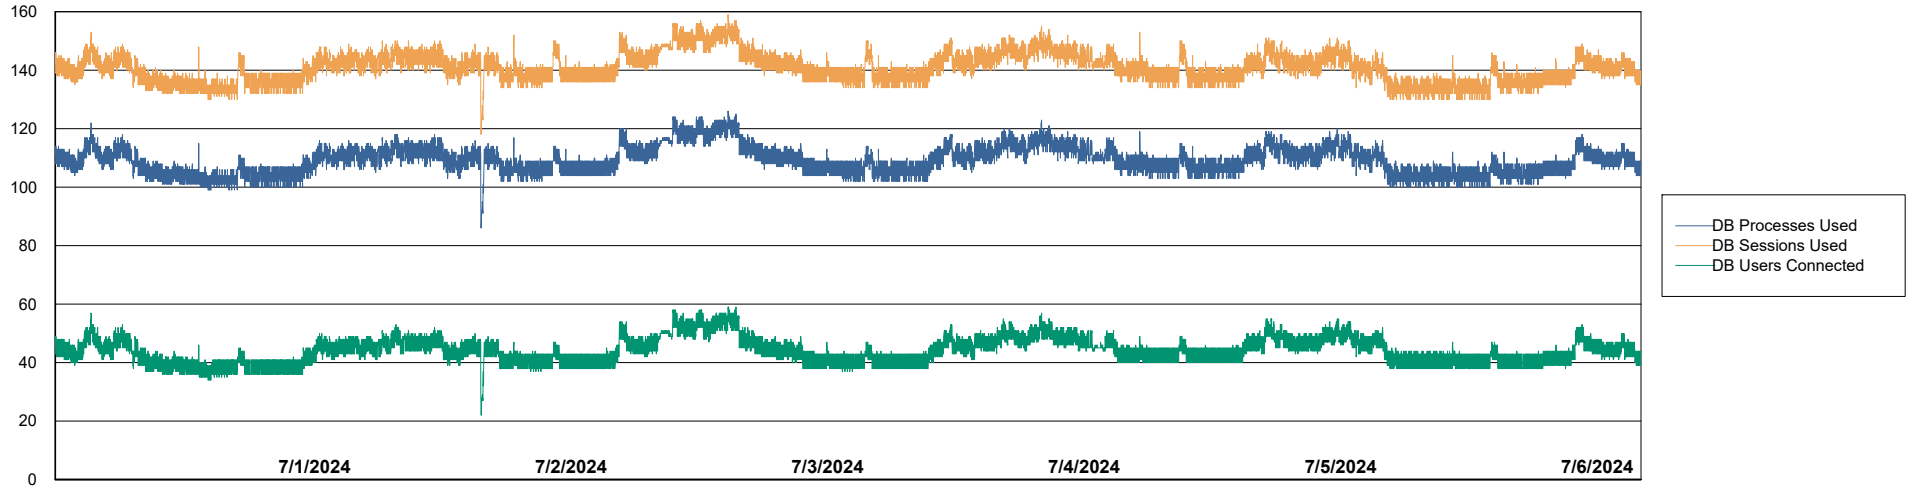

Harddisk Usage VEN_PRD_VENABS07_SB-DB

	Free disk space on C: (%)	Total disk space on C: (Gb)	Used disk space on C: (Gb)	Free disk space on D: (%)	Total disk space on D: (Gb)	Used disk space on D: (Gb)	Free disk space on E: (%)	Total disk space on E: (Gb)	Used disk space on E: (Gb)
7/6/2024	33	102	68	16	1,000	841	89	400	46
7/5/2024	33	102	68	16	1,000	841	88	400	49
7/4/2024	33	102	68	16	1,000	841	87	400	52
7/3/2024	33	102	68	16	1,000	841	88	400	49
7/2/2024	33	102	68	16	1,000	841	88	400	49
7/1/2024	32	102	69	16	1,000	841	88	400	47
6/30/2024	32	102	69	16	1,000	841	89	400	44

Weekly SLA Customer Report

Customer VEN_Production
Database ID 35

Database Performance VENDB_Production_ABS1

Weekly SLA Customer Report

Customer VEN_Production
Database ID 35

Database Performance VENDB_Standby_ABS1_SB