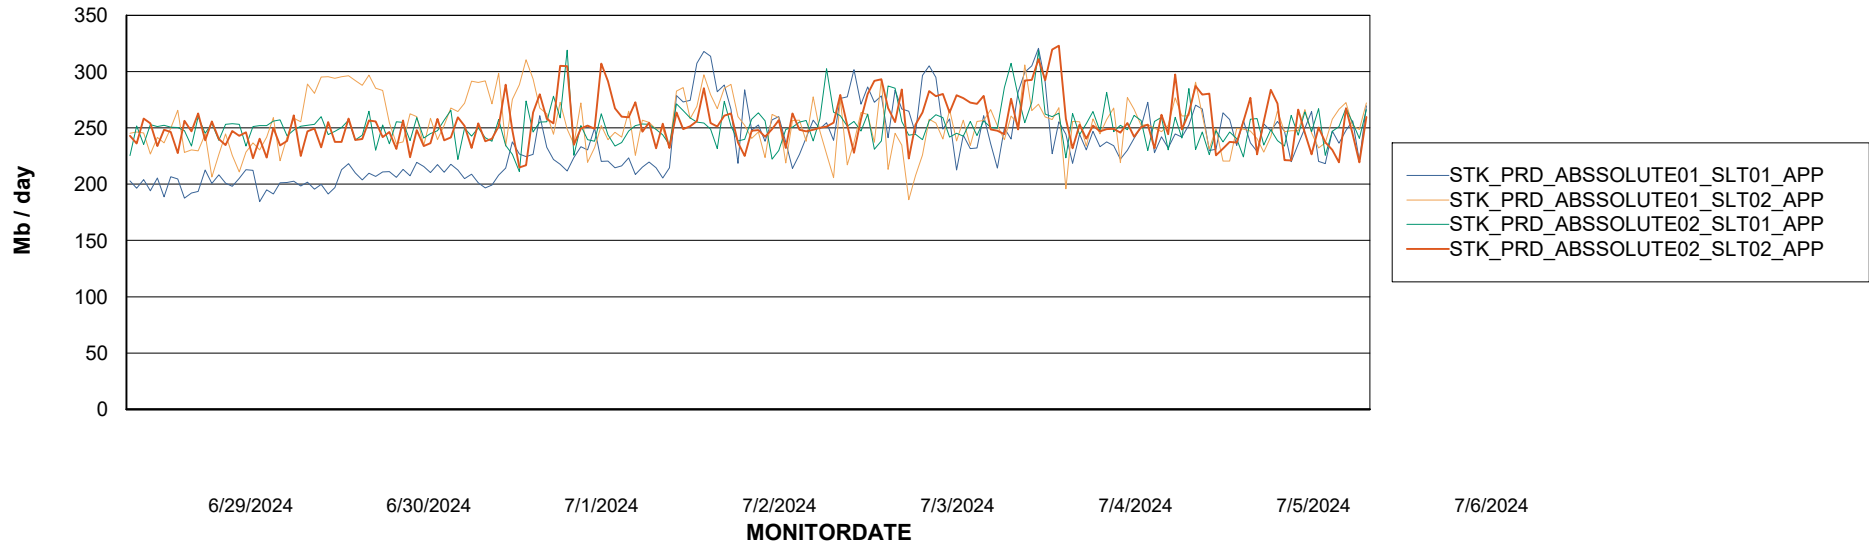

ABSSolute Application Server Services

Avg memory used per ABS Server Service