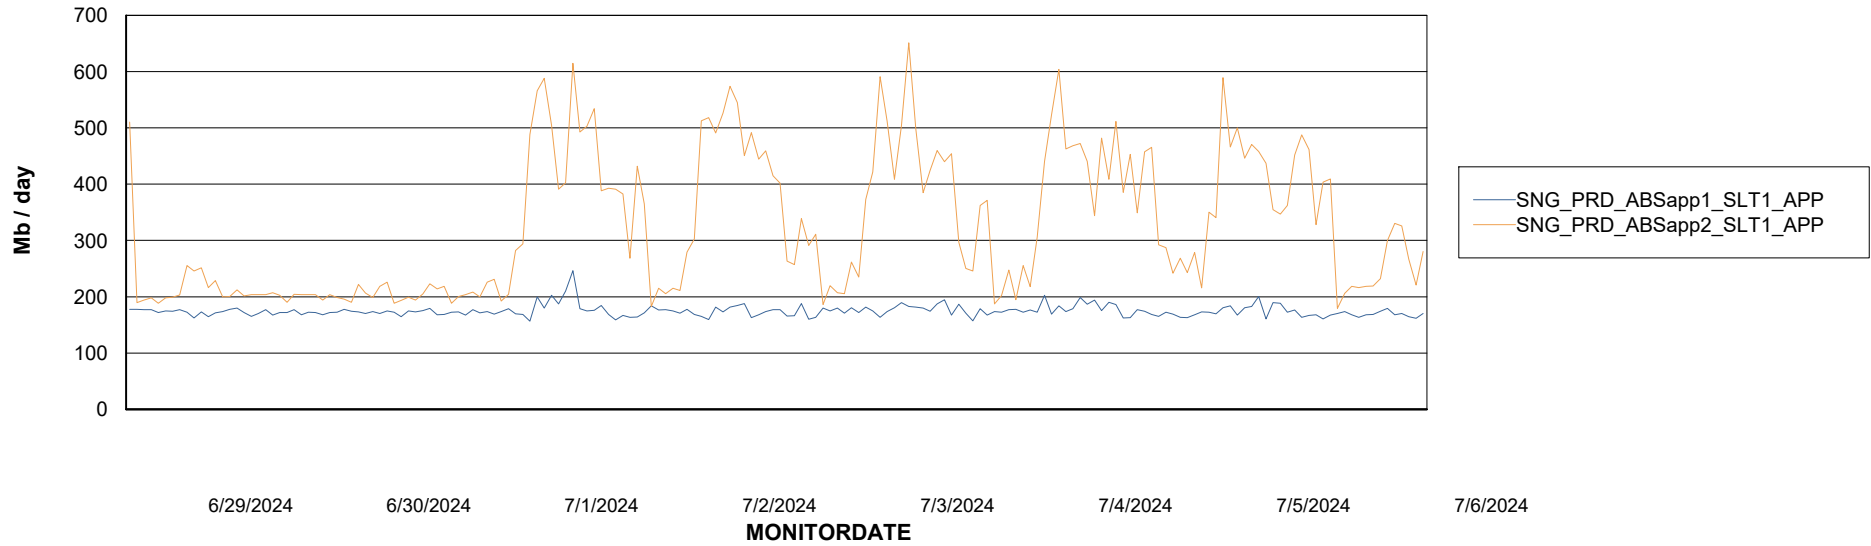

ABSSolute Application Server Services

Avg memory used per ABS Server Service