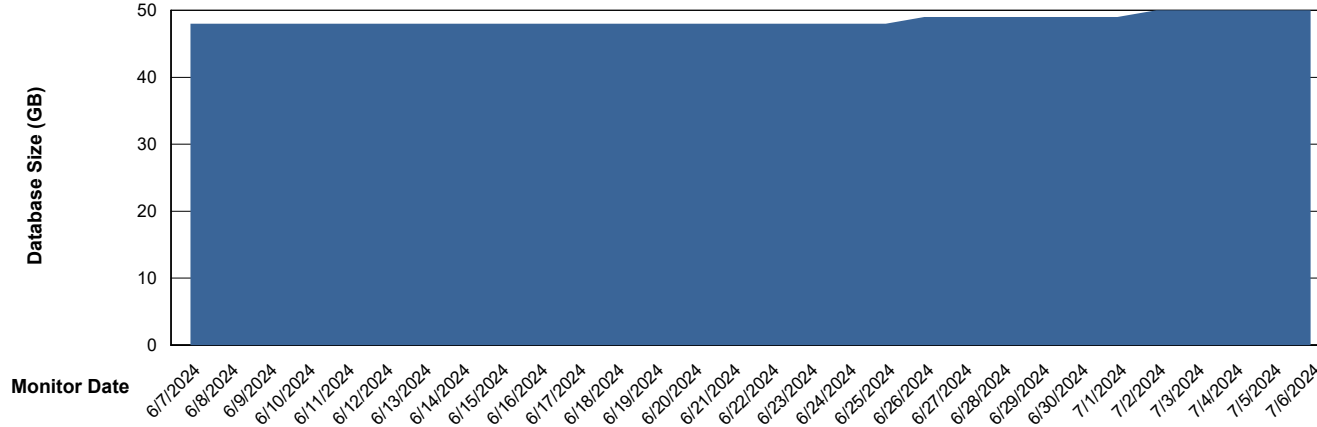

Weekly SLA Customer Report

Customer SHL OCI ASH Production
Database ID 182

Database Performance SHL-BI-ASH_PROD_ABS1

Weekly SLA Customer Report

Customer SHL OCI ASH Production
Database ID 182

Database Performance SHL-DBS1-ASH_PROD_ABS1

Weekly SLA Customer Report

Customer SHL OCI ASH Production
Database ID 182

Database Performance SHL-DBS2-ASH_PROD_HSBABS1

DB Processes Max 4
DB Processes Max 0
DB Processes Max 1,000

Weekly SLA Customer Report

Customer SHL OCI ASH Production
Database ID 182

DATABASE SIZE SHL-BI-ASH_PROD_ABS1

Database growth over last month

DATABASE SIZE SHL-DBS1-ASH_PROD_ABS1

Database growth over last month

Weekly SLA Customer Report