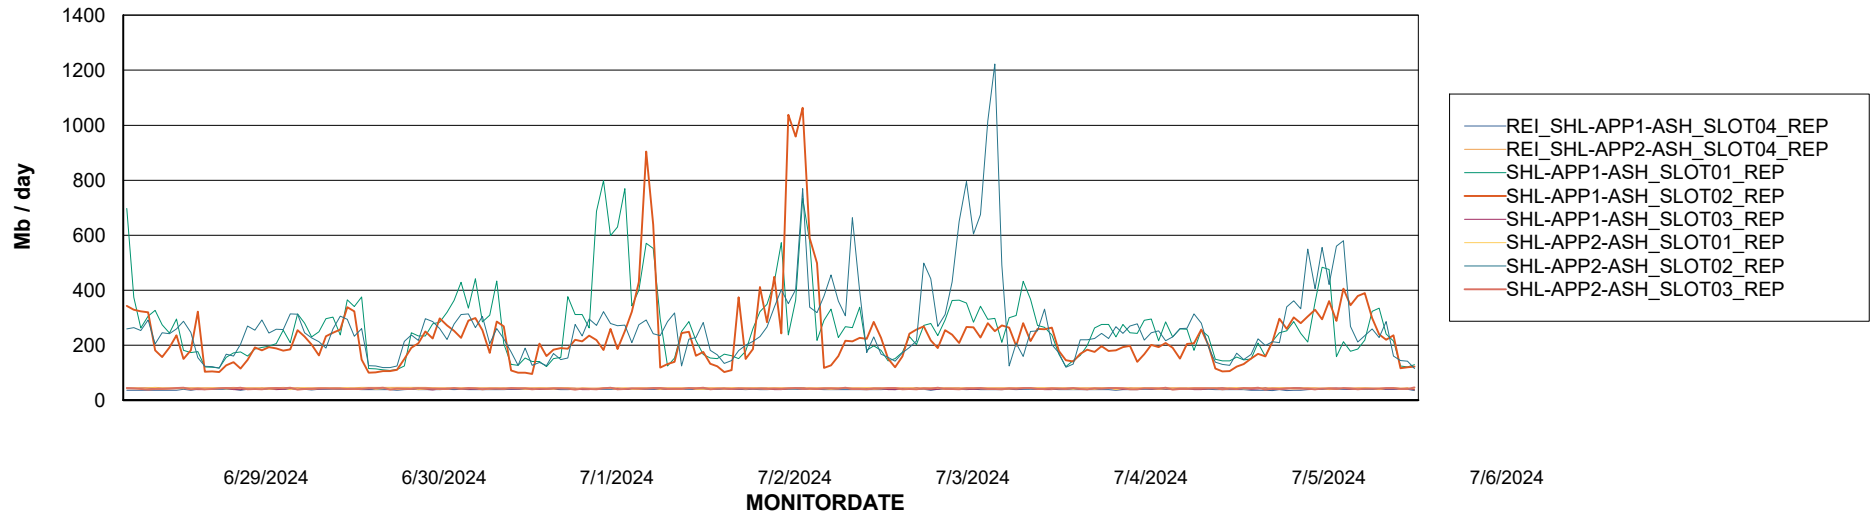

Avg memory used per ABS Server Service

Avg users per day per ABS server

Weekly SLA Customer Report

Customer SHL OCI ASH Production
Database ID 182

ABSSolute Application ReportServer Services

Avg memory used per ReportServer Service