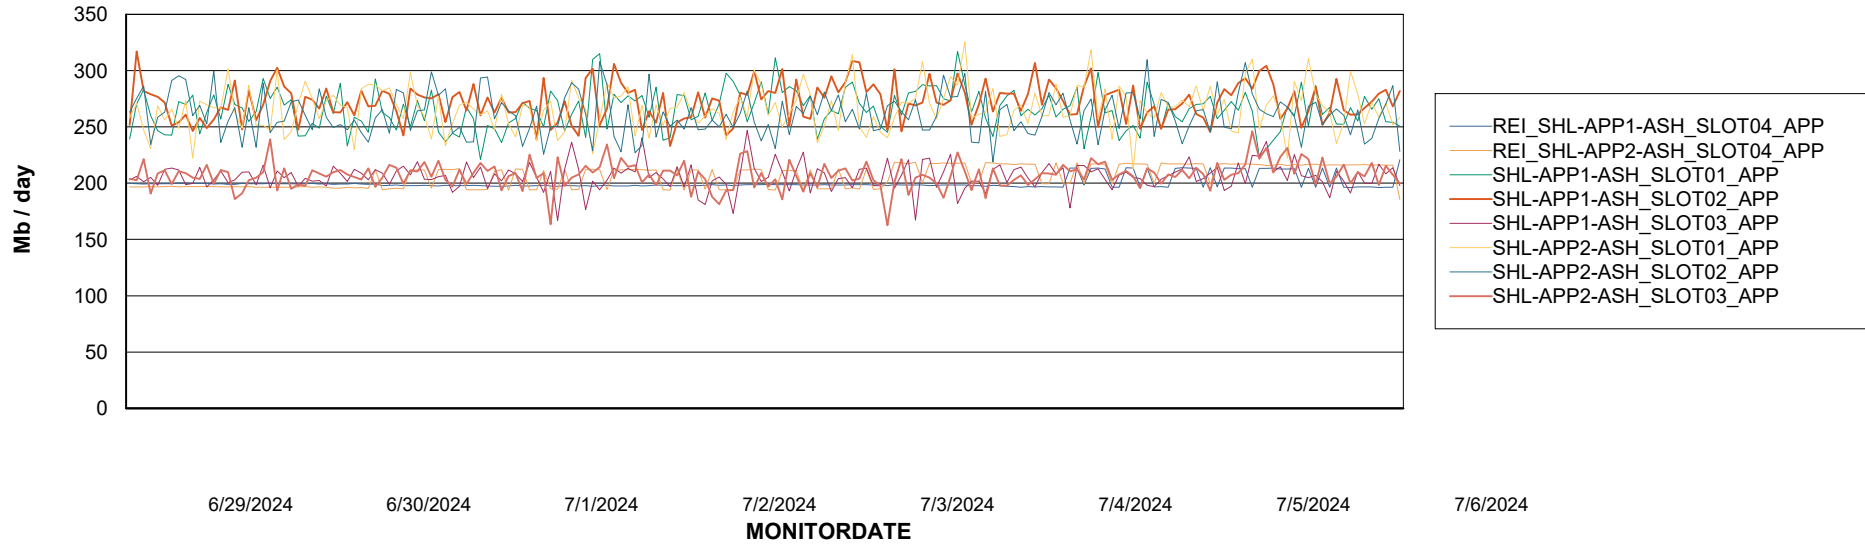

ABSSolute Application Server Services

Avg memory used per ABS Server Service