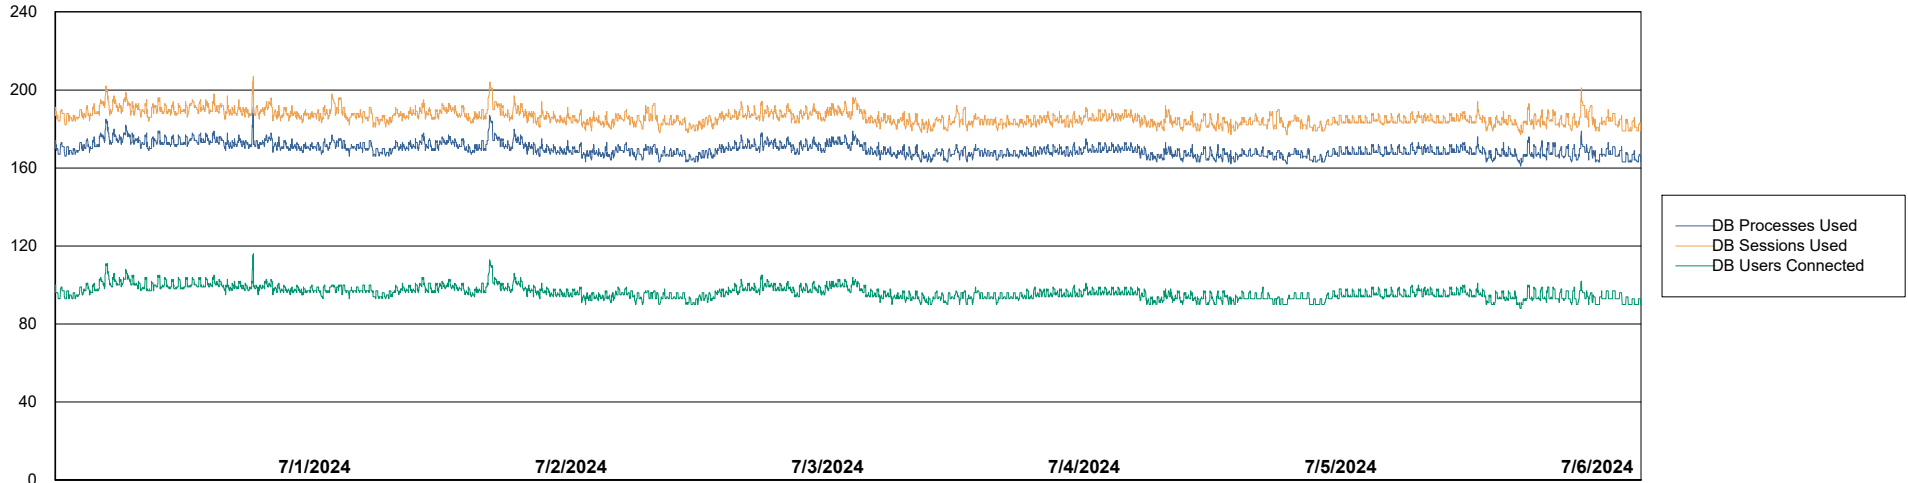

Weekly SLA Customer Report

Customer SHL OCI ASH Production
Database ID 182

Database Performance SHL-BI-ASH_PROD_ABS1

Weekly SLA Customer Report

Customer SHL OCI ASH Production
Database ID 182

Database Performance SHL-DBS1-ASH_PROD_ABS1