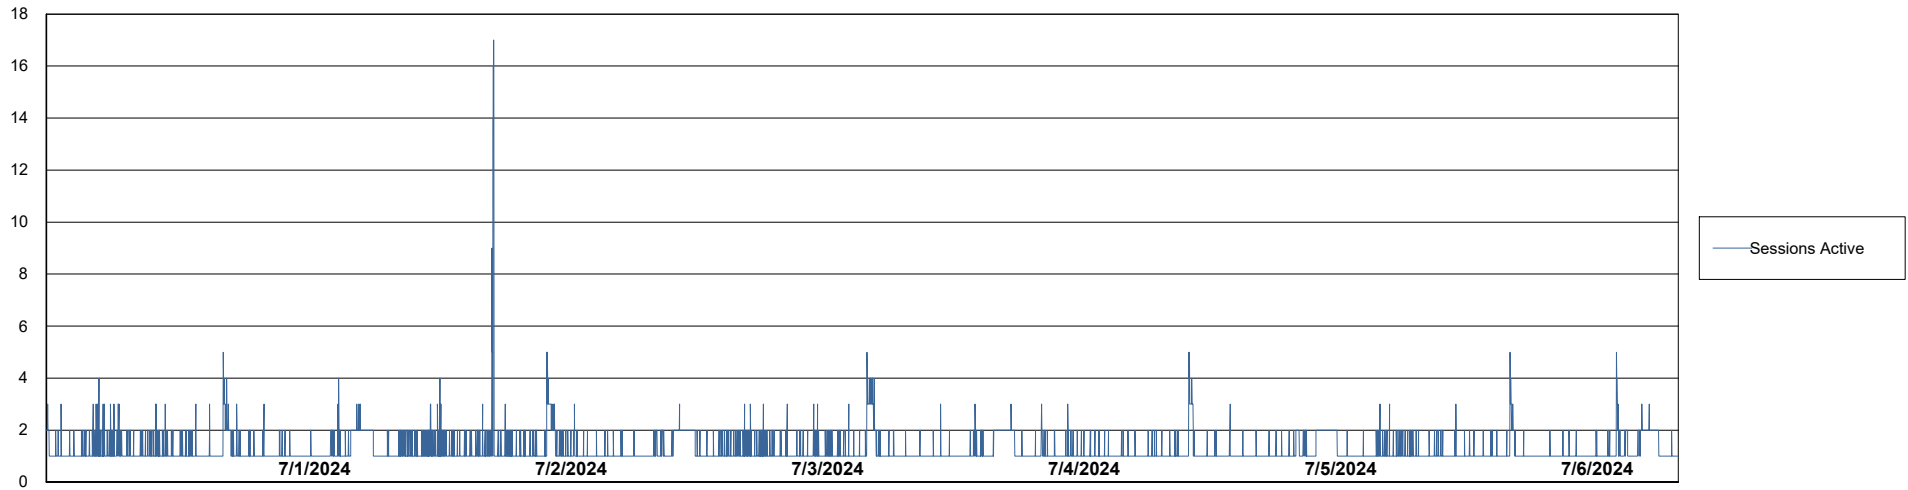

Weekly SLA Customer Report

Customer SHL OCI ASH Production
Database ID 182

Database Performance SHL-BI-ASH_PROD_ABS1

Weekly SLA Customer Report

Customer SHL OCI ASH Production
Database ID 182

Database Performance SHL-DBS1-ASH_PROD_ABS1

Weekly SLA Customer Report

Customer SHL OCI ASH Production
Database ID 182

Database Performance SHL-DBS2-ASH_PROD_HSBABS1

DB Processes Max 4
DB Processes Max 0
DB Processes Max 1,000

Weekly SLA Customer Report