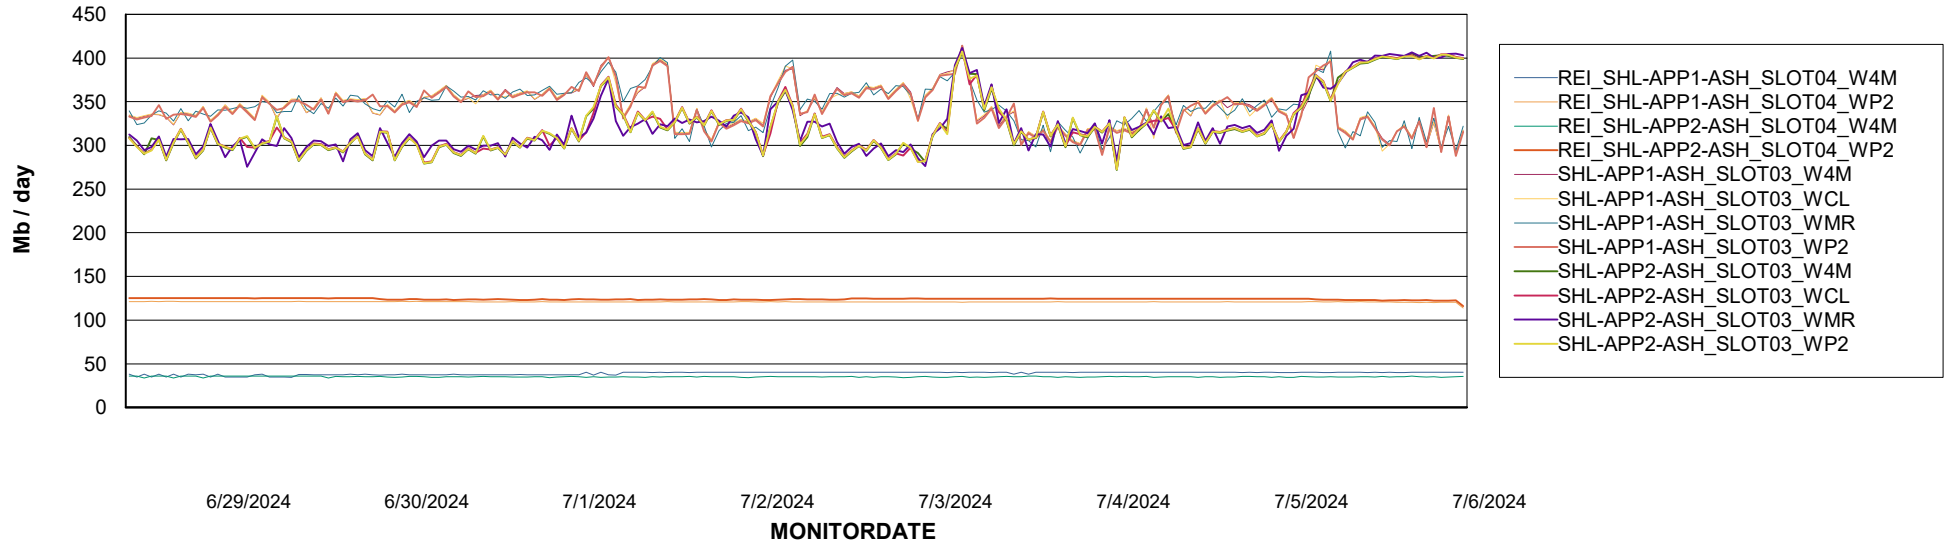

ABSSolute Web Component Services

Avg memory used per ABS Web component