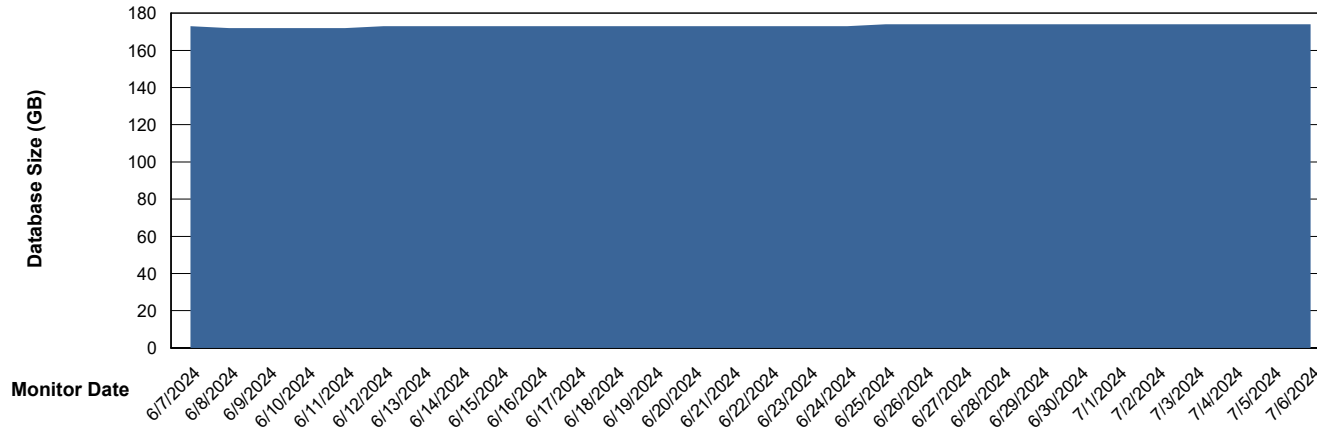

Customer SHL OCI ASH Production
Database ID 182

DATABASE SIZE SHL-BI-ASH_PROD_ABS1

Database growth over last month

DATABASE SIZE SHL-DBS1-ASH_PROD_ABS1

Database growth over last month

Weekly SLA Customer Report

Customer SHL OCI ASH Production
 Database ID 182

Database Tablespace SHL-BI-ASH_PROD_ABS1

Date	Tablespace Name	Filesize (Gb)	Usedsize (Gb)	Percentage free
7/6/2024	ABSDATA	30	23	22
	INDX	29	24	19
7/5/2024	ABSDATA	30	23	22
	INDX	29	24	19
7/4/2024	ABSDATA	30	23	22
	INDX	29	24	19
7/3/2024	ABSDATA	30	23	22
	INDX	29	24	19
7/2/2024	ABSDATA	30	23	23
	INDX	29	23	19
7/1/2024	ABSDATA	30	23	23
	INDX	29	23	19
6/30/2024	ABSDATA	30	23	23
	INDX	29	23	19