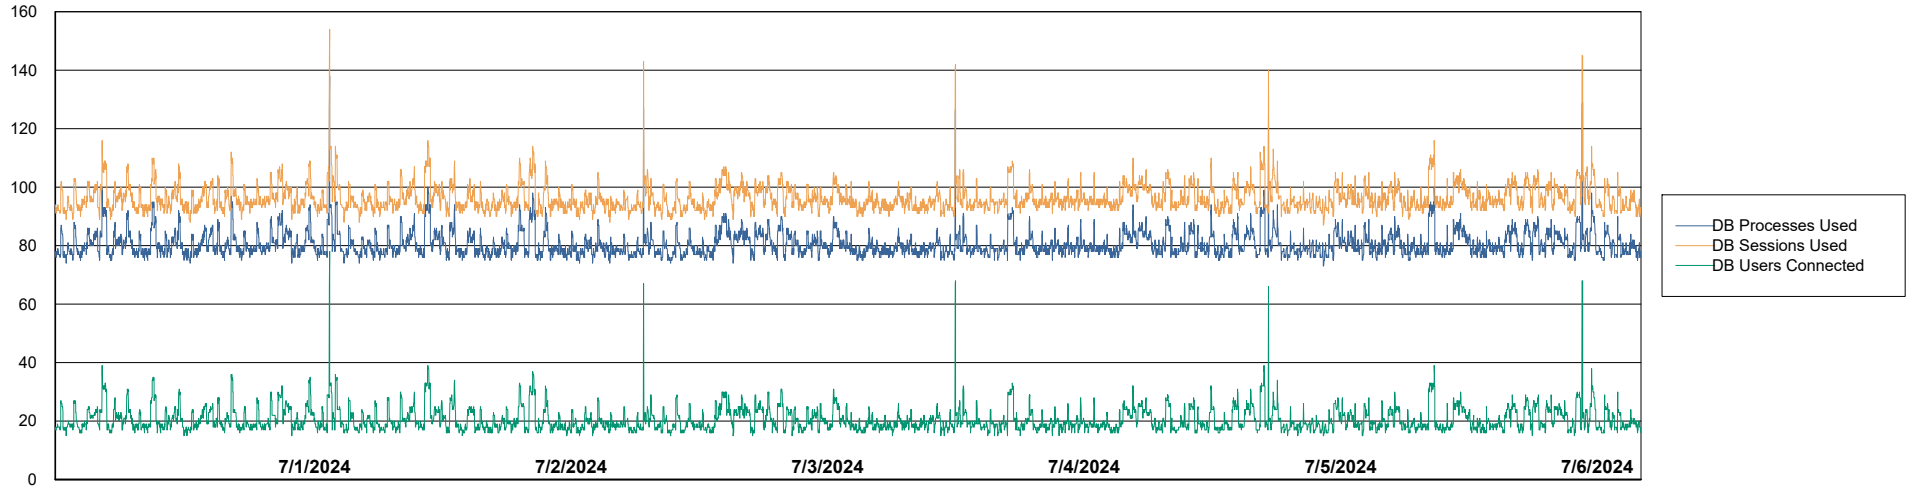

Database Performance SHL-BI-ASH_PROD_ABS1