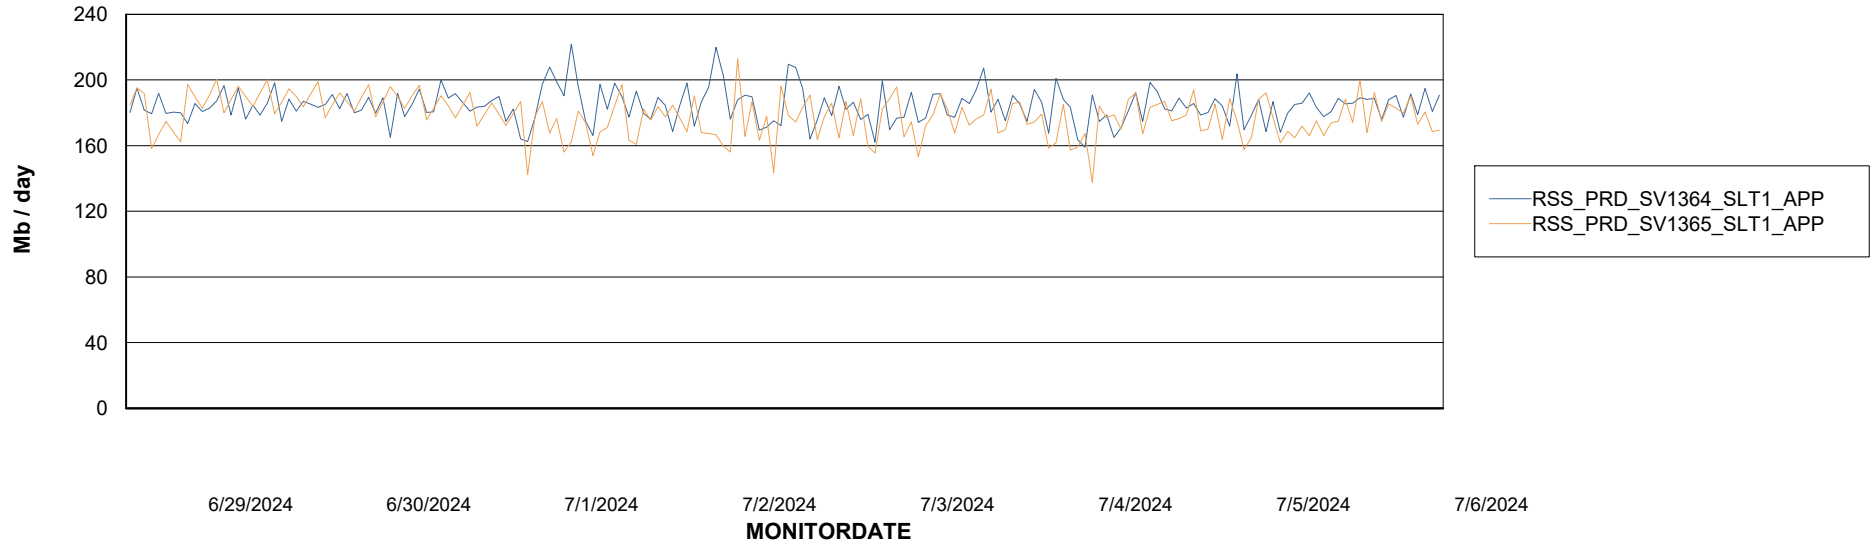

ABSSolute Application Server Services

Avg memory used per ABS Server Service