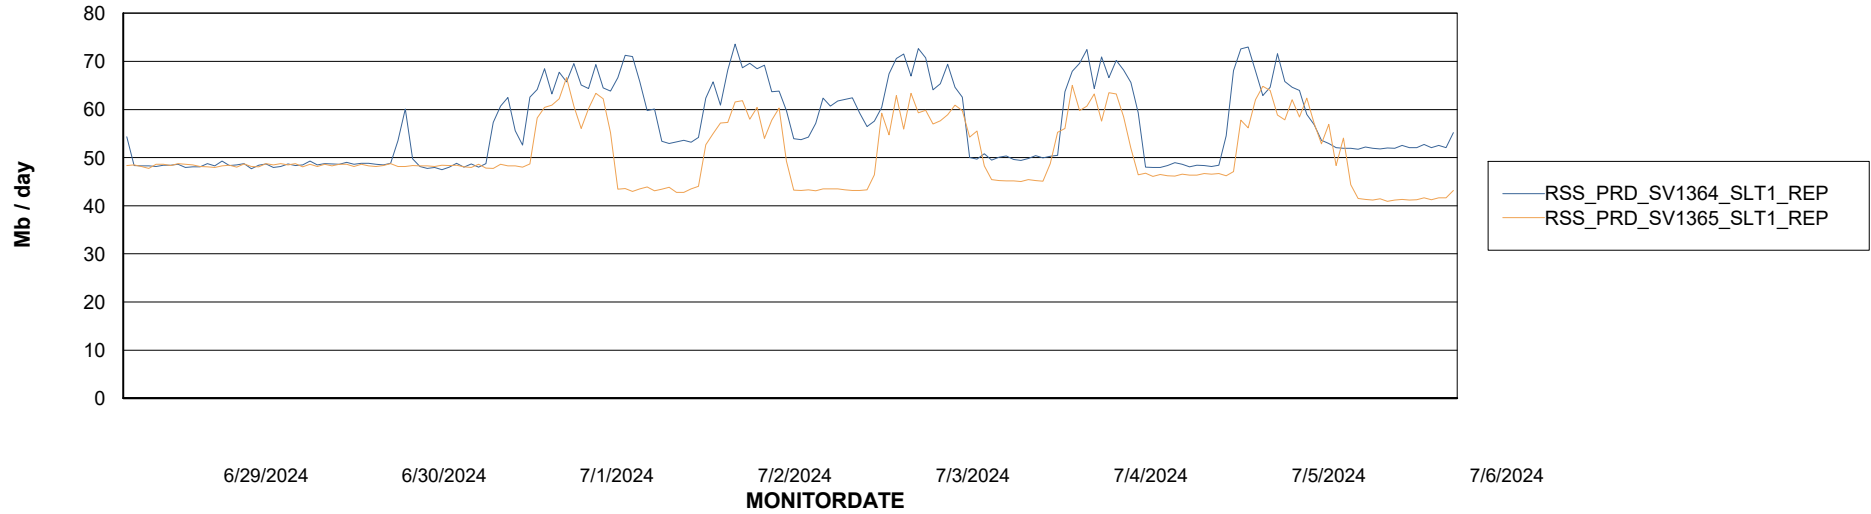

Avg memory used per ABS Server Service

Avg users per day per ABS server

Weekly SLA Customer Report

Customer RSS Production
Database ID 52

ABSSolute Application ReportServer Services

Avg memory used per ReportServer Service