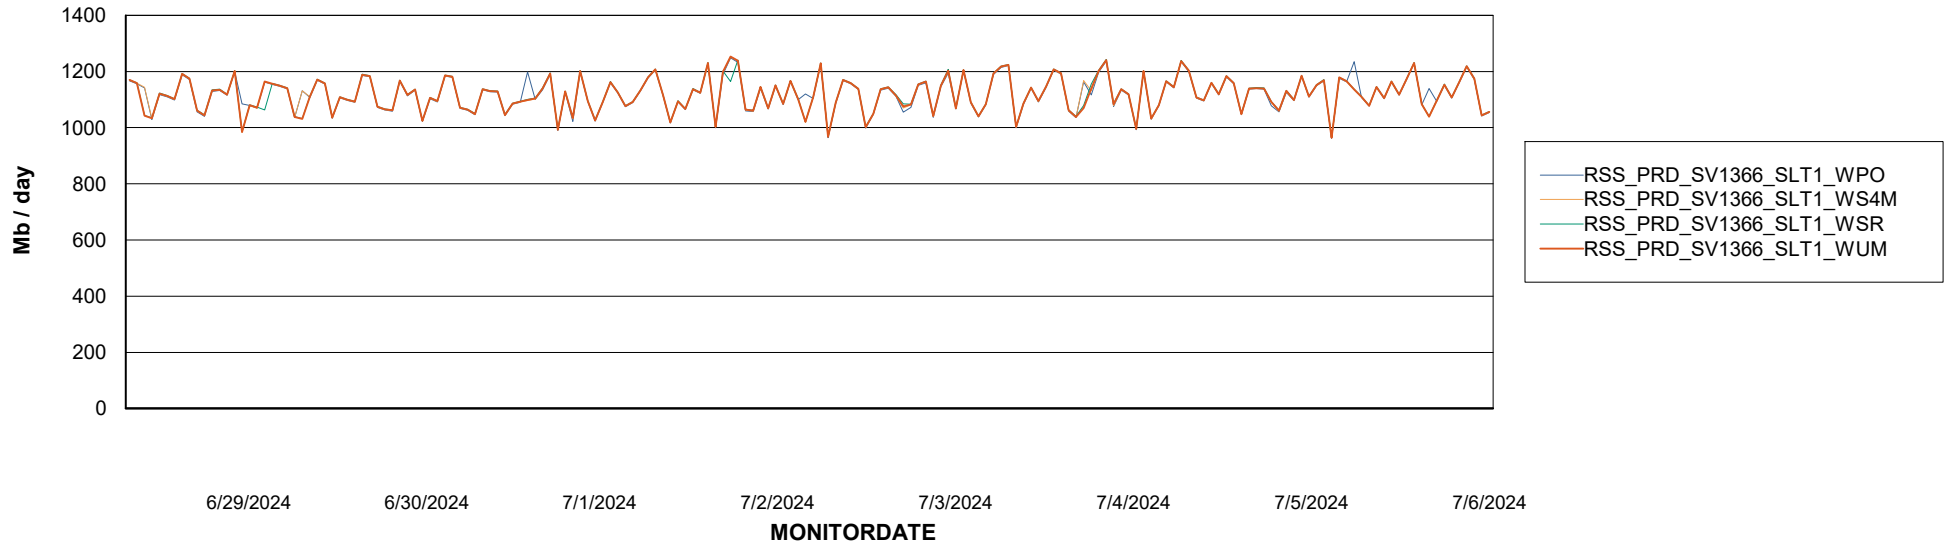

ABSSolute Web Component Services

Avg memory used per ABS Web component