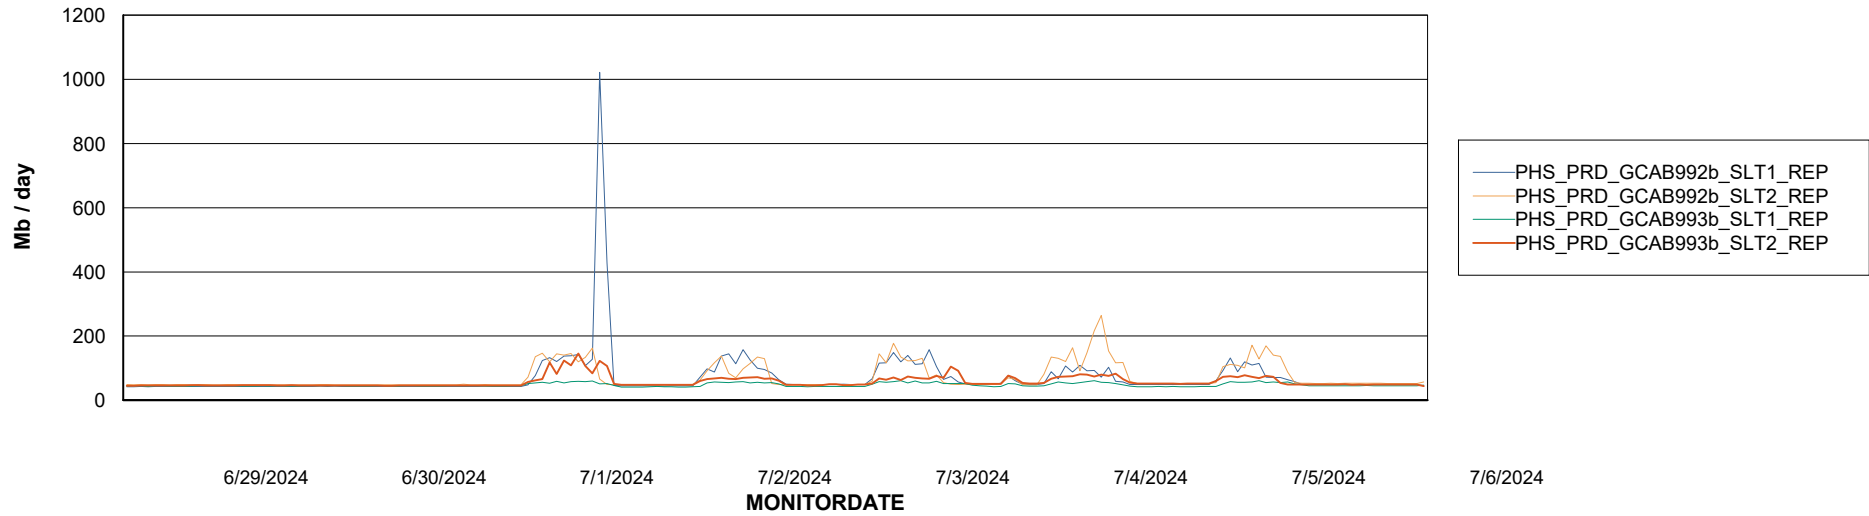

Avg memory used per ABS Server Service

Avg users per day per ABS server

Weekly SLA Customer Report

Customer PHS_Production
Database ID 47

ABSSolute Application ReportServer Services

Avg memory used per ReportServer Service