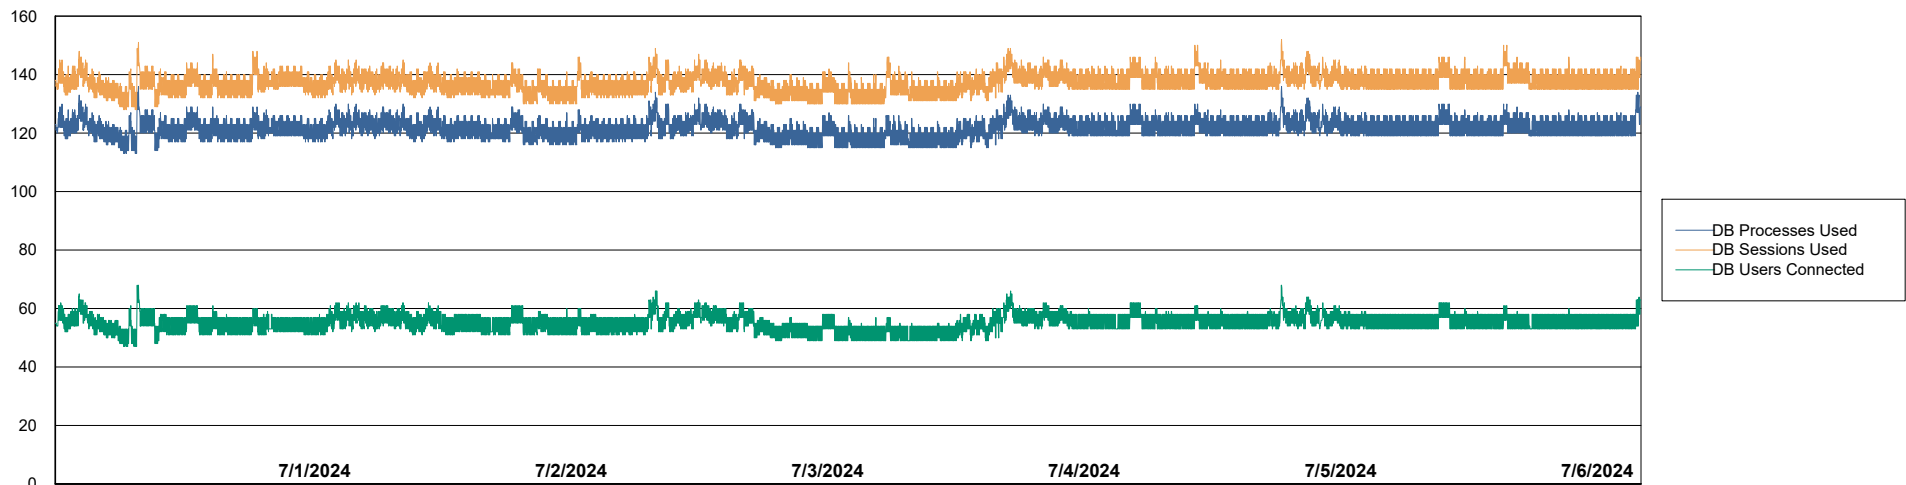

Weekly SLA Customer Report

Customer PHS_Production
Database ID 47

Harddisk Usage PHS_PRD_GCAB995b

	Free disk space on C: (%)	Total disk space on C: (Gb)	Used disk space on C: (Gb)
7/6/2024	40	49	30
7/5/2024	40	49	30
7/4/2024	41	49	29
7/3/2024	41	49	29
7/2/2024	41	49	29
7/1/2024	41	49	29
6/30/2024	41	49	29

Weekly SLA Customer Report

Customer PHS_Production
Database ID 47

Database Performance PHS_PRD_GCAB992B_ABS1

Weekly SLA Customer Report

Customer PHS_Production
Database ID 47

Database Performance PHS_PRD_GCAB993B_HSBABS1