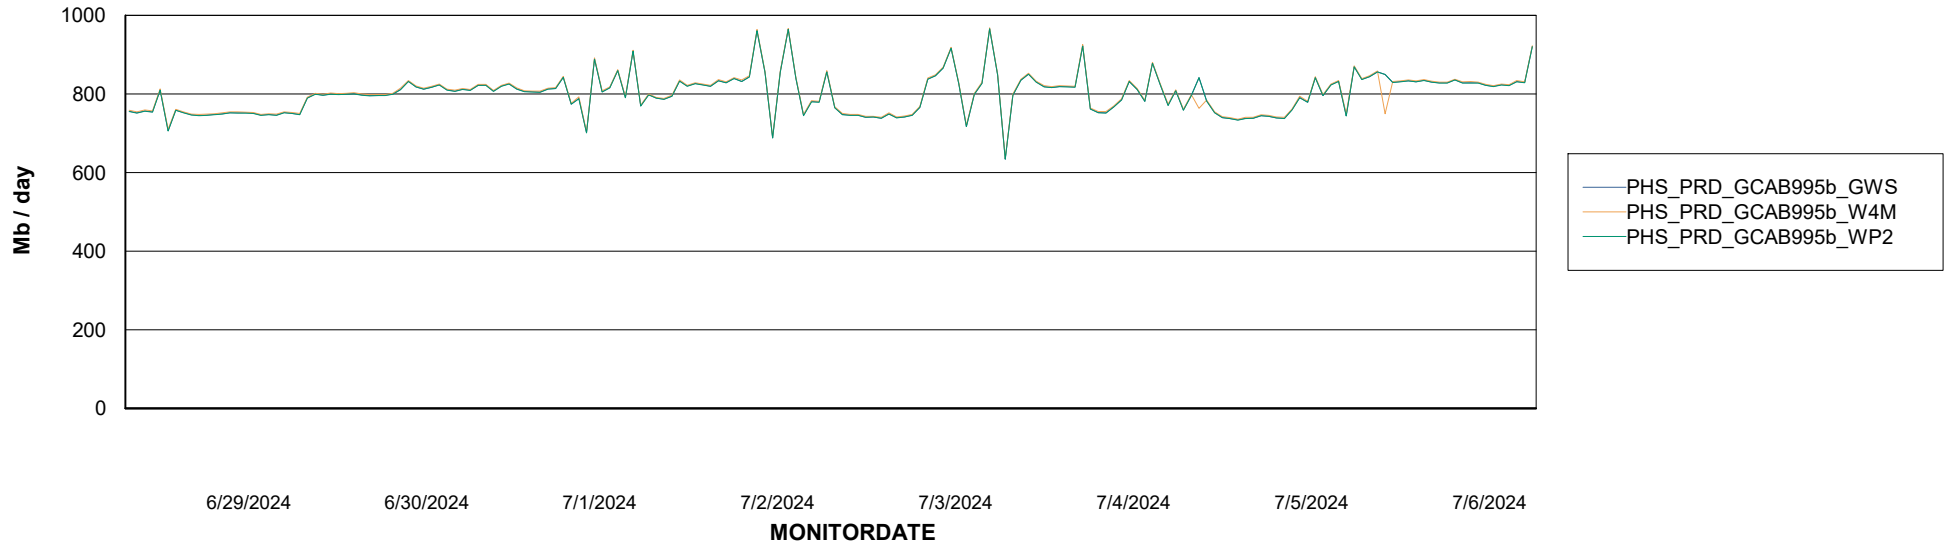

ABSSolute Web Component Services

Avg memory used per ABS Web component