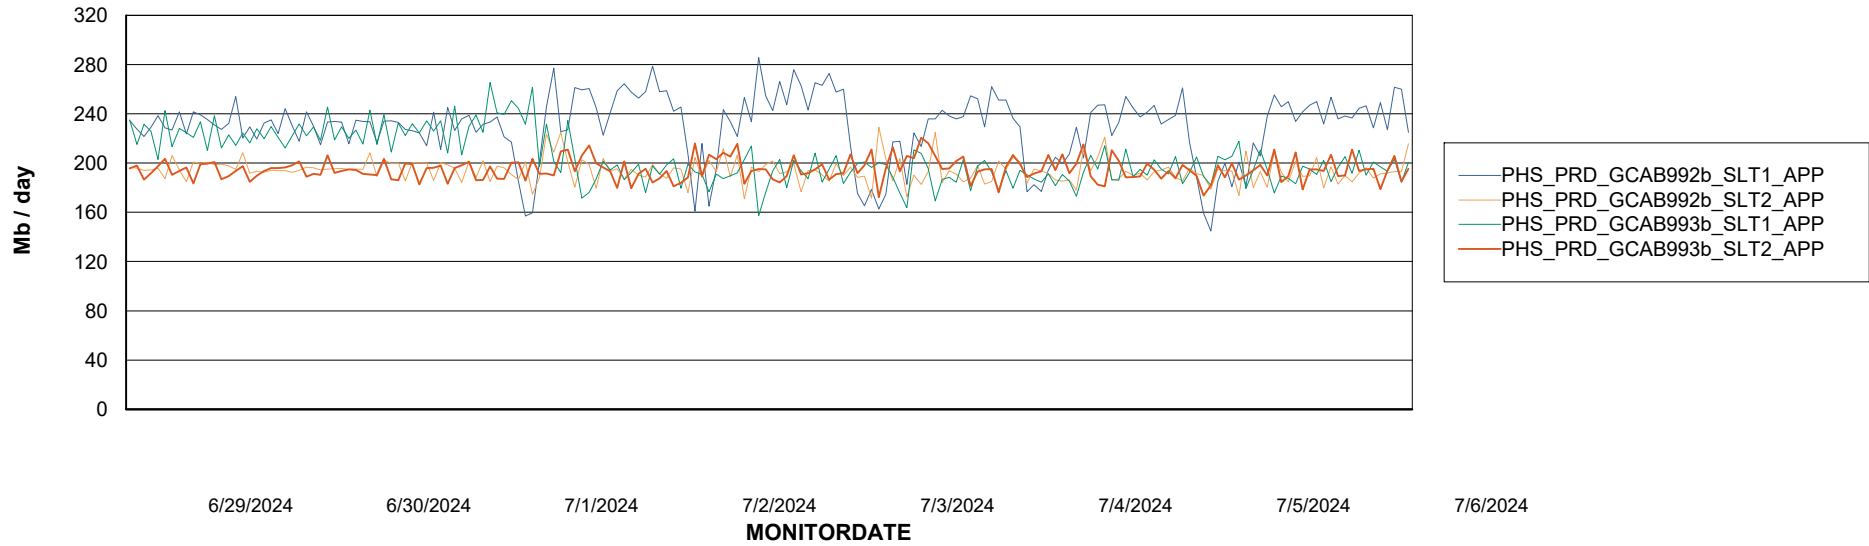

ABSSolute Application Server Services

Avg memory used per ABS Server Service