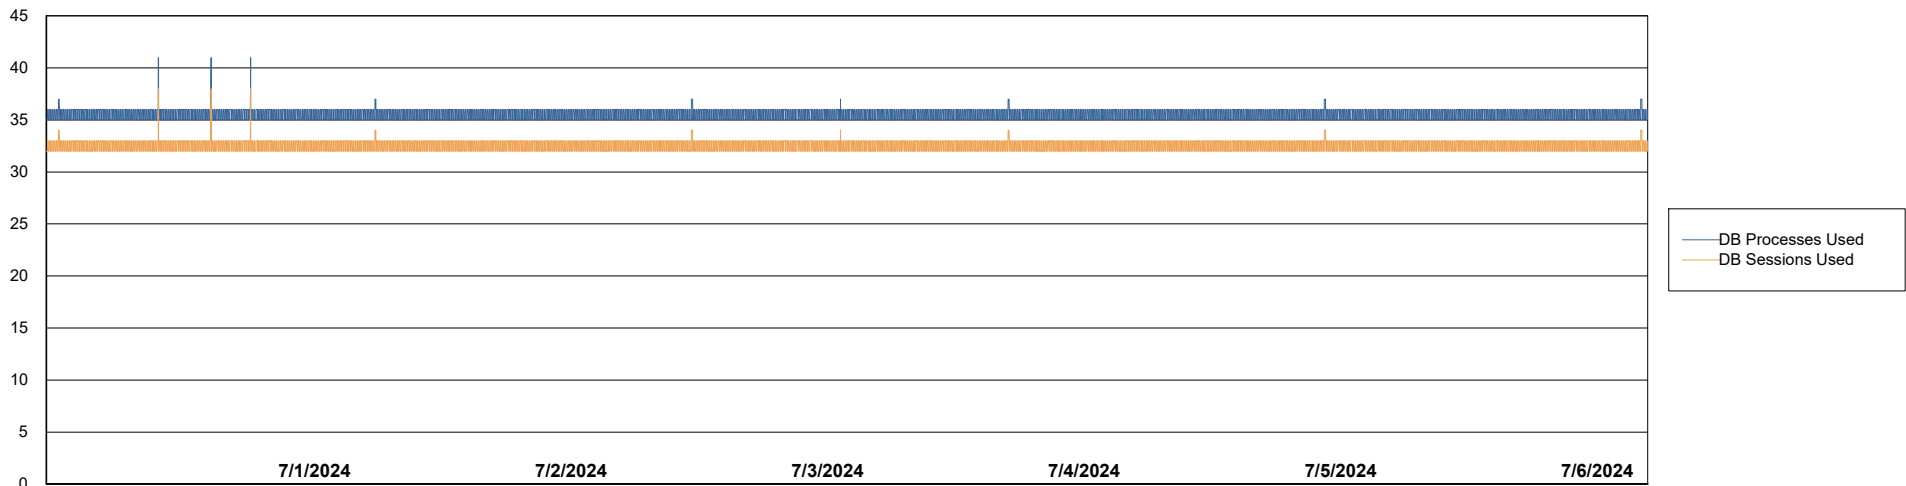

Database Performance PHS_PRD_GCAB993B_HSBABS1

DB Processes Max 1,000